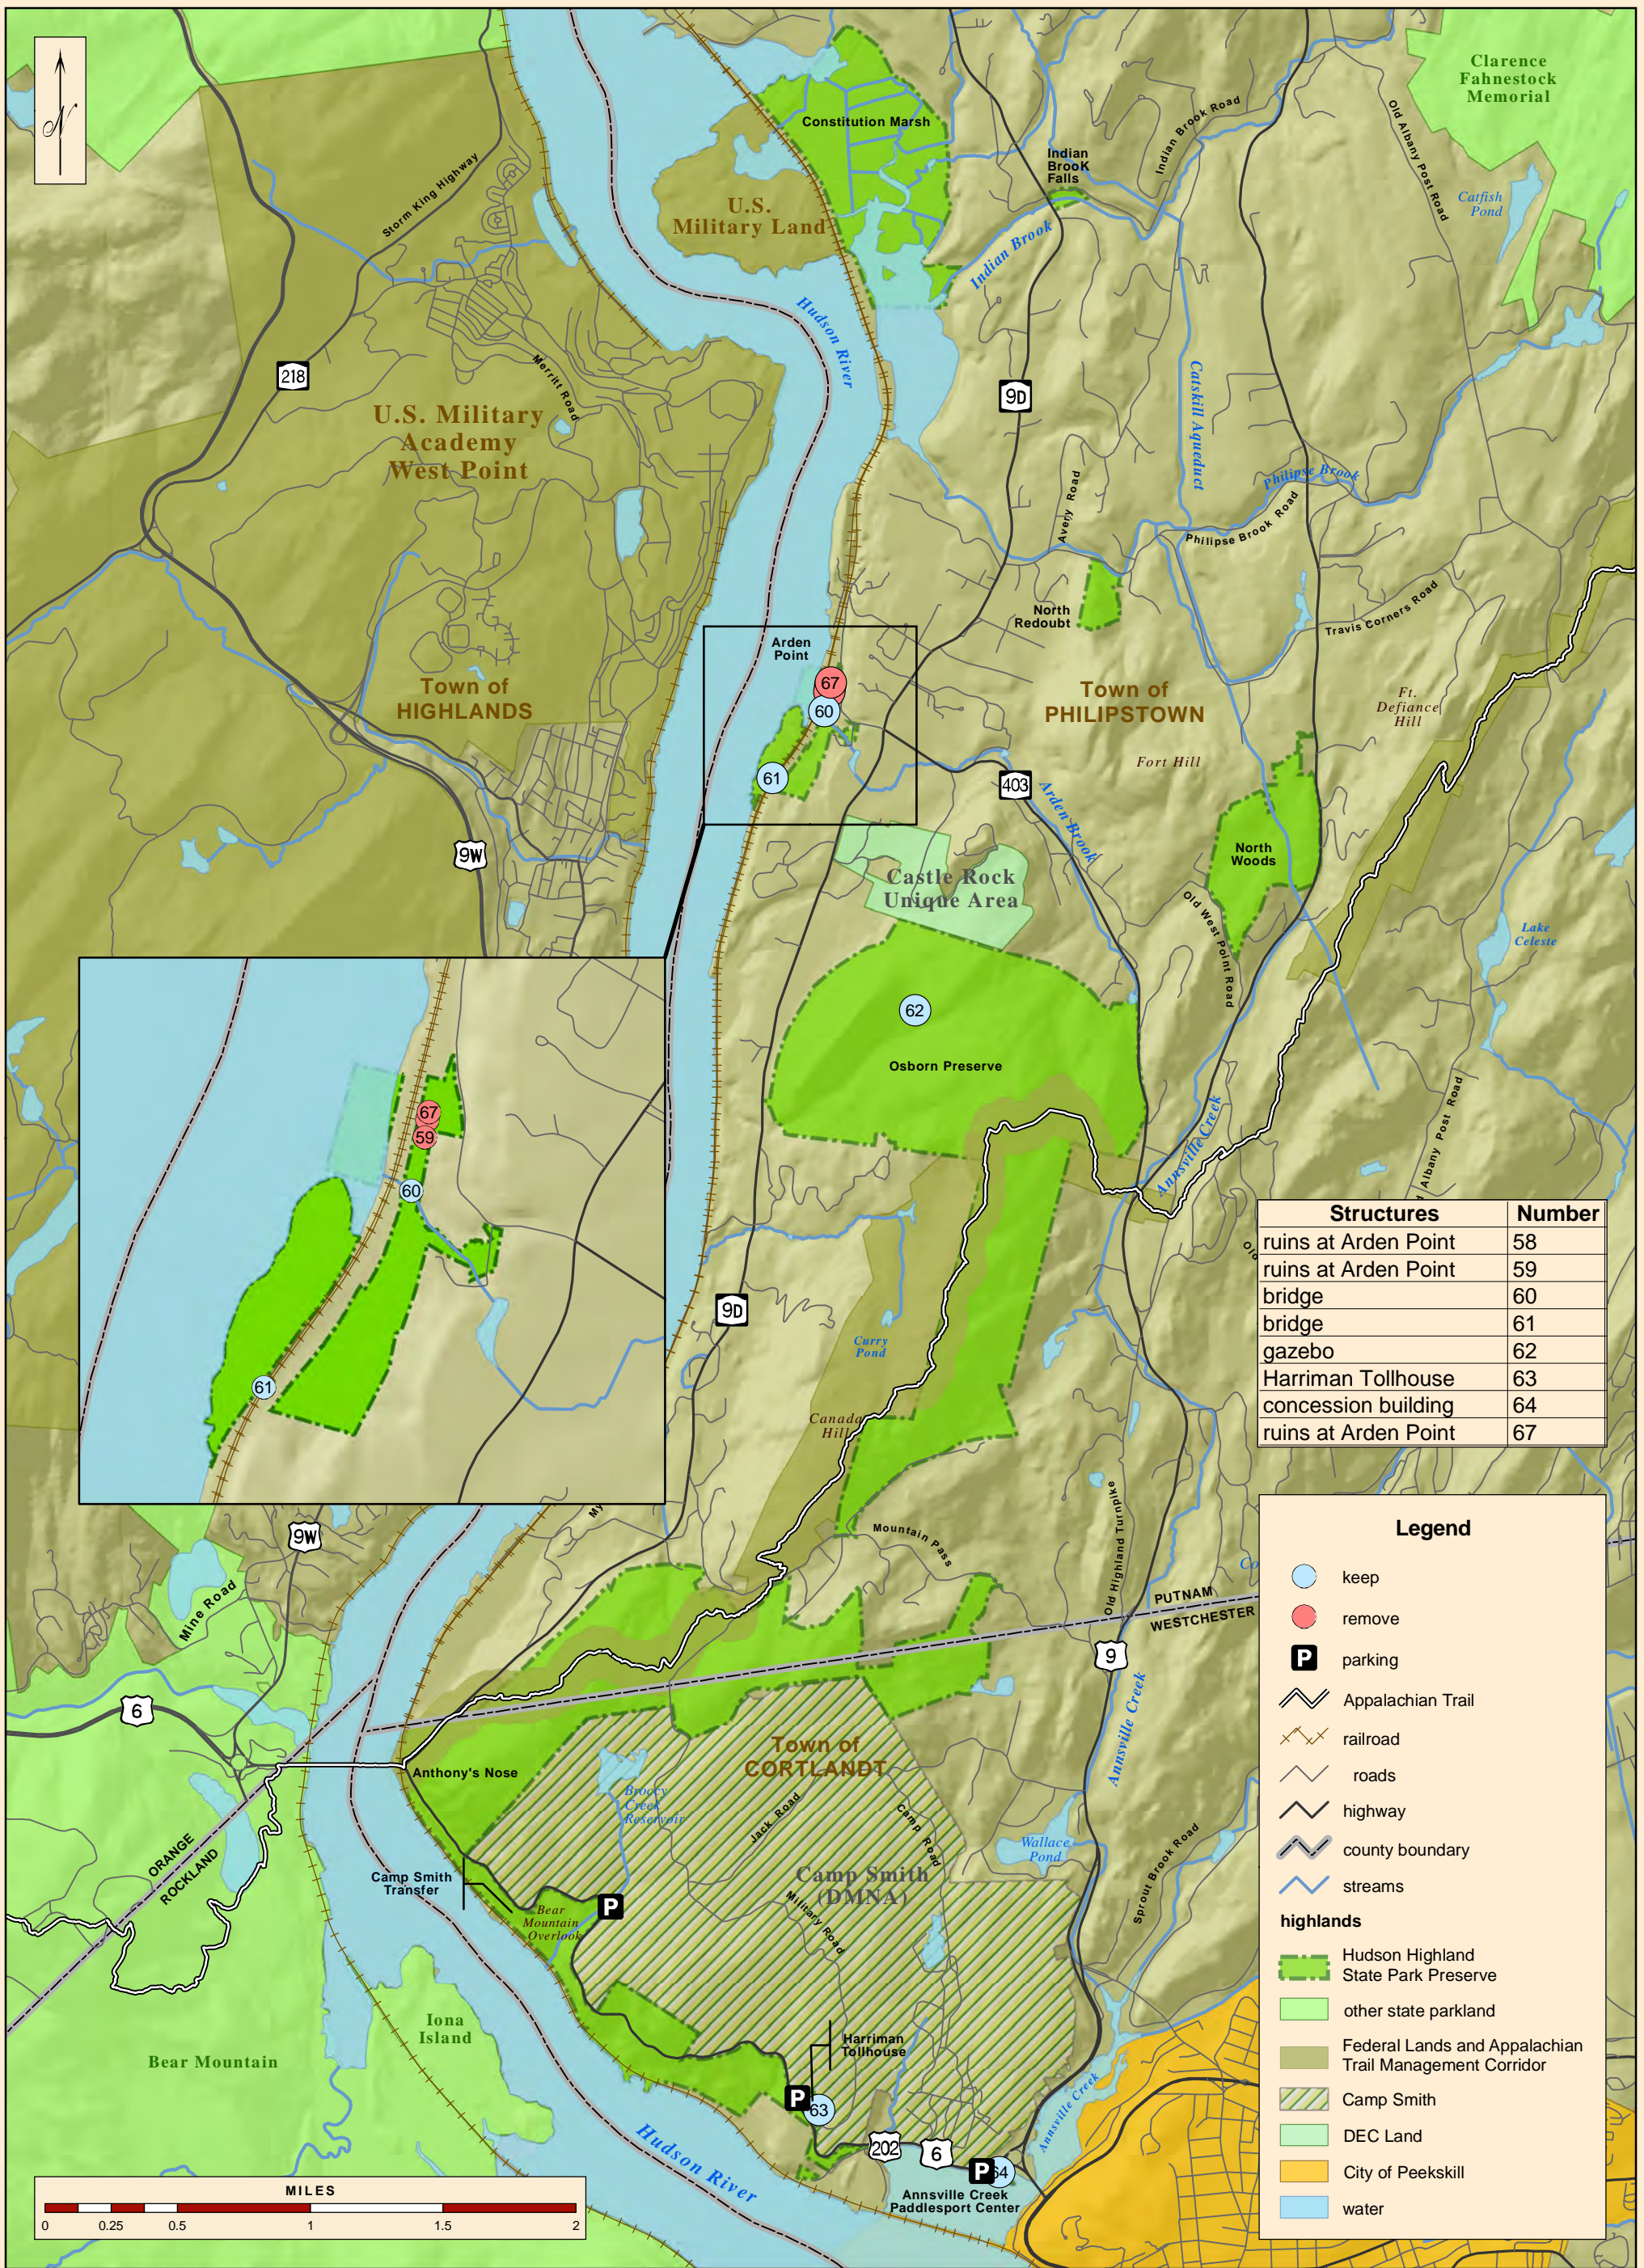

## Clarence Fahnestock Memorial State Park

Map produced by NYSOPRHP-GIS Unit, July 21, 2010.

# Northern Structures

# Southern Structures