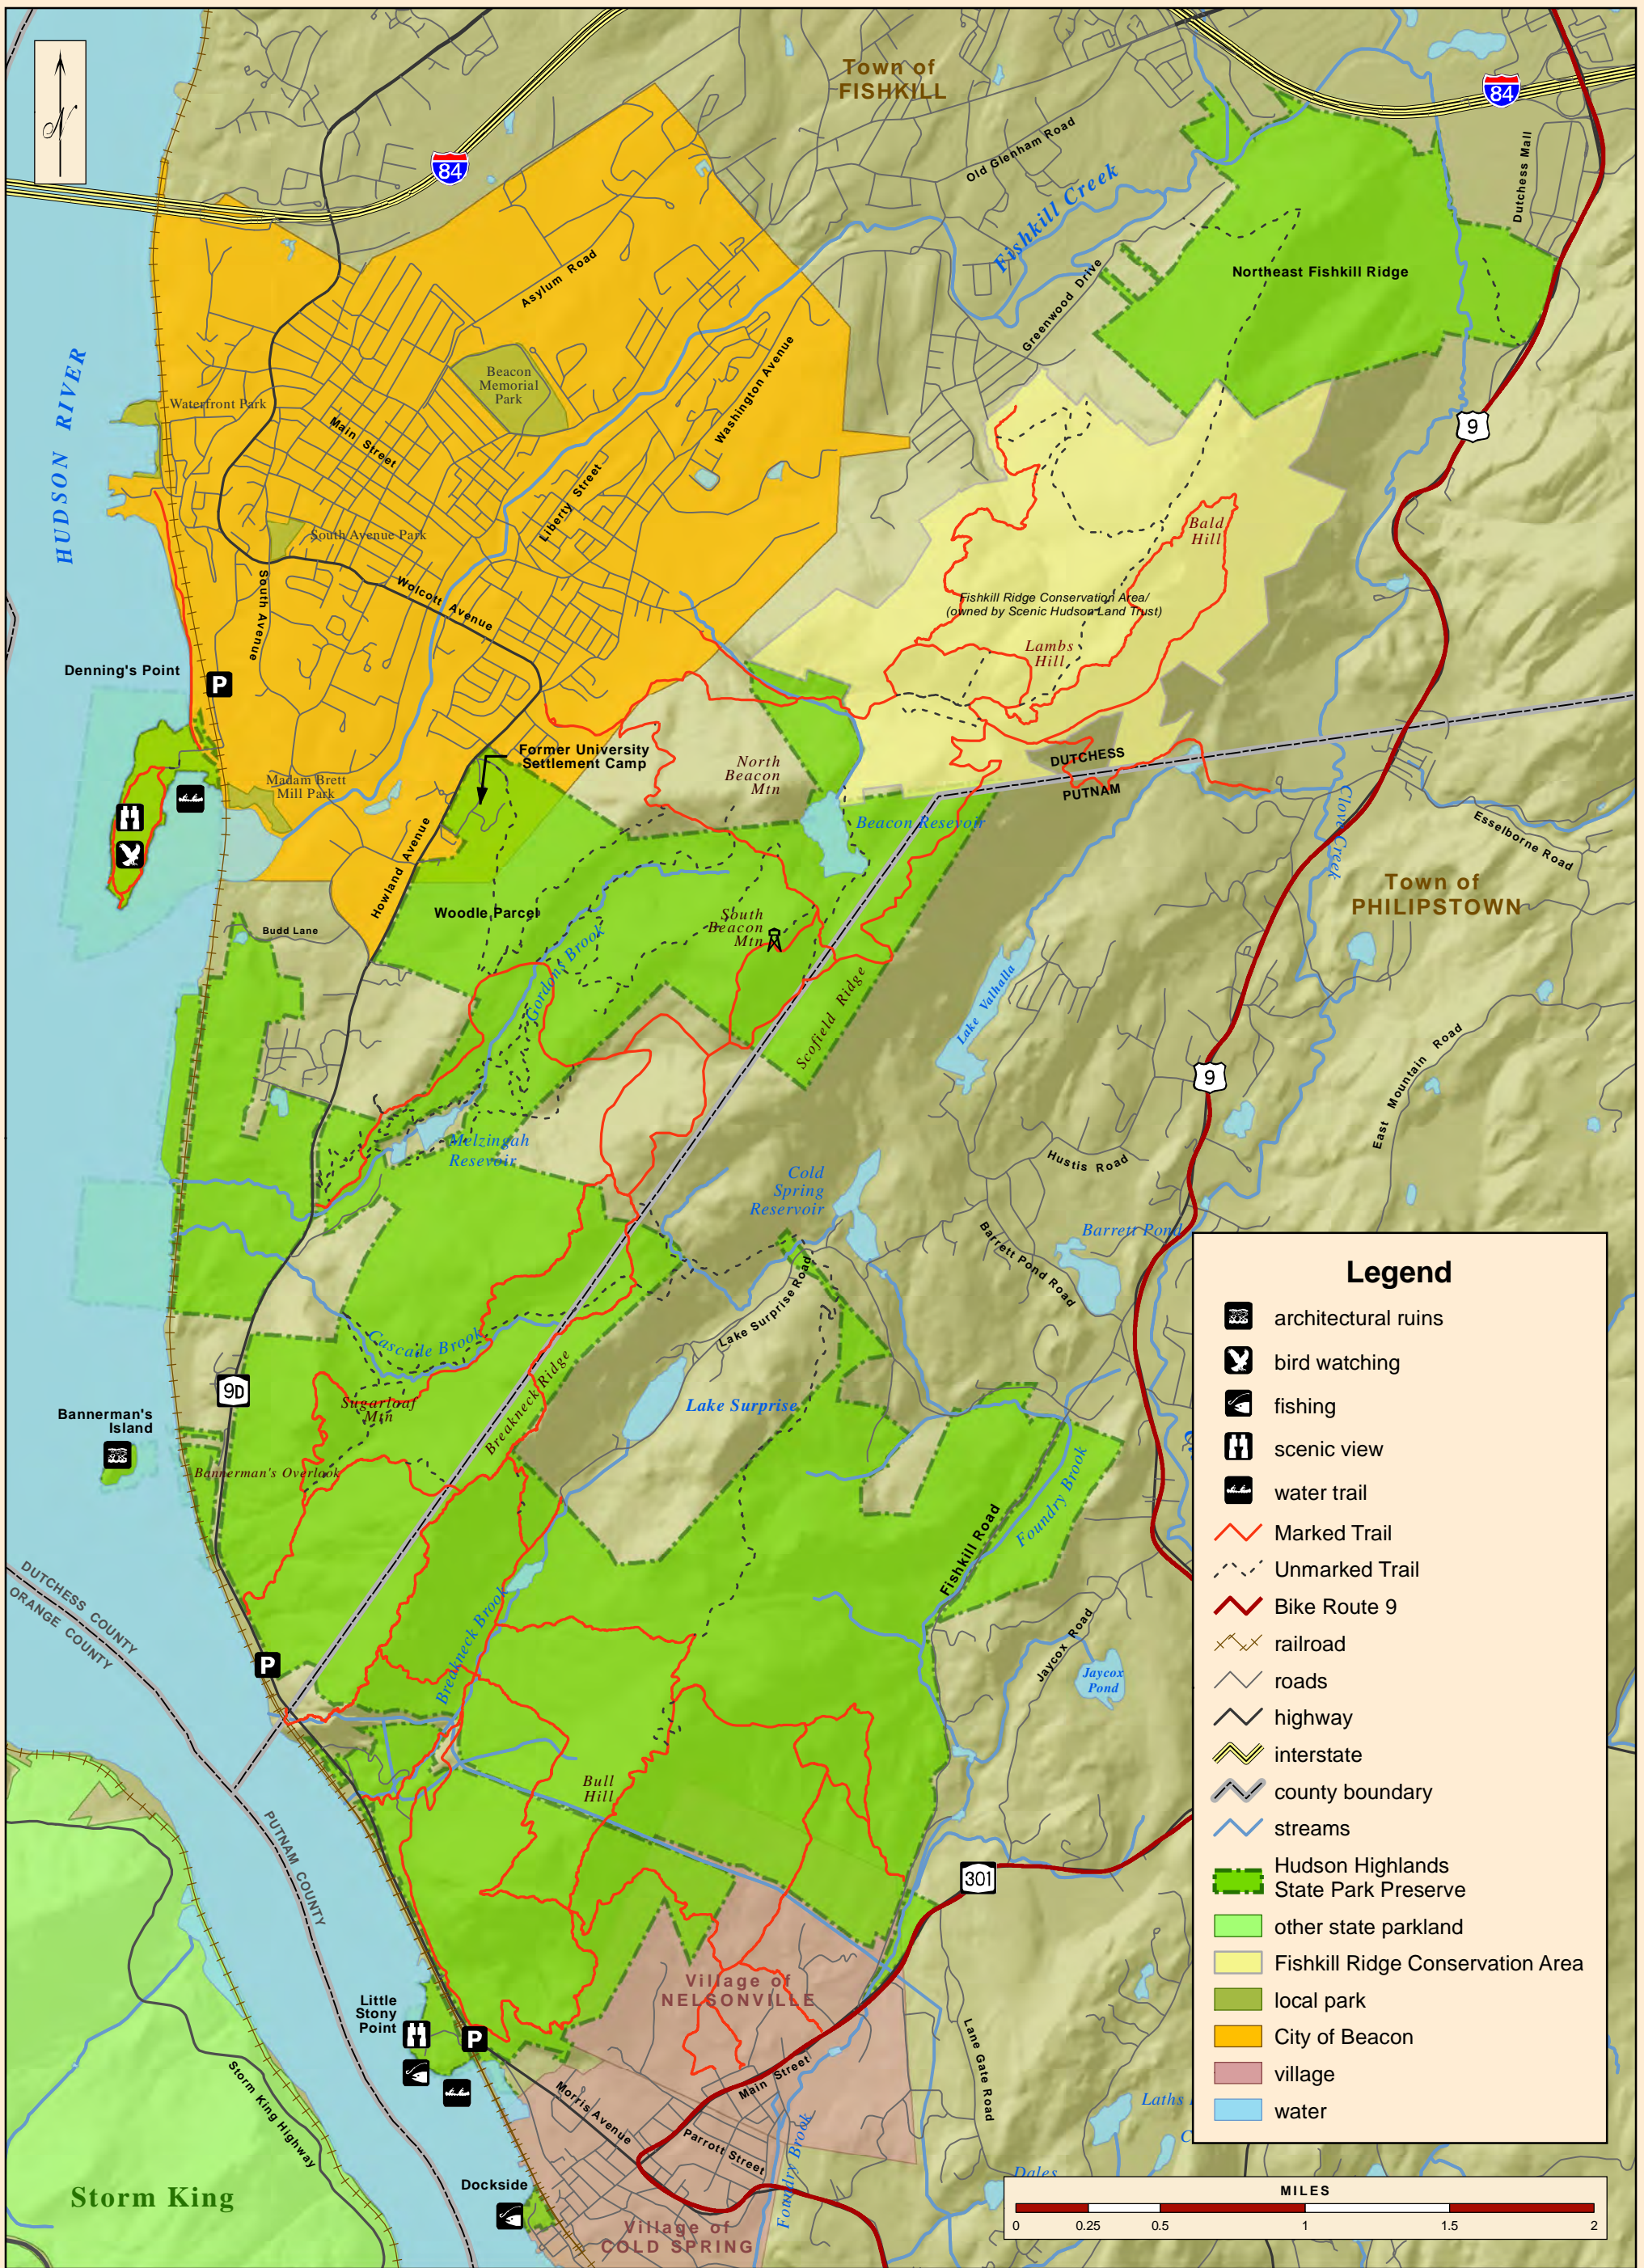

Northern Recreational Resources Hudson Highlands State Park Preserve

Master Plan

Figure 15B