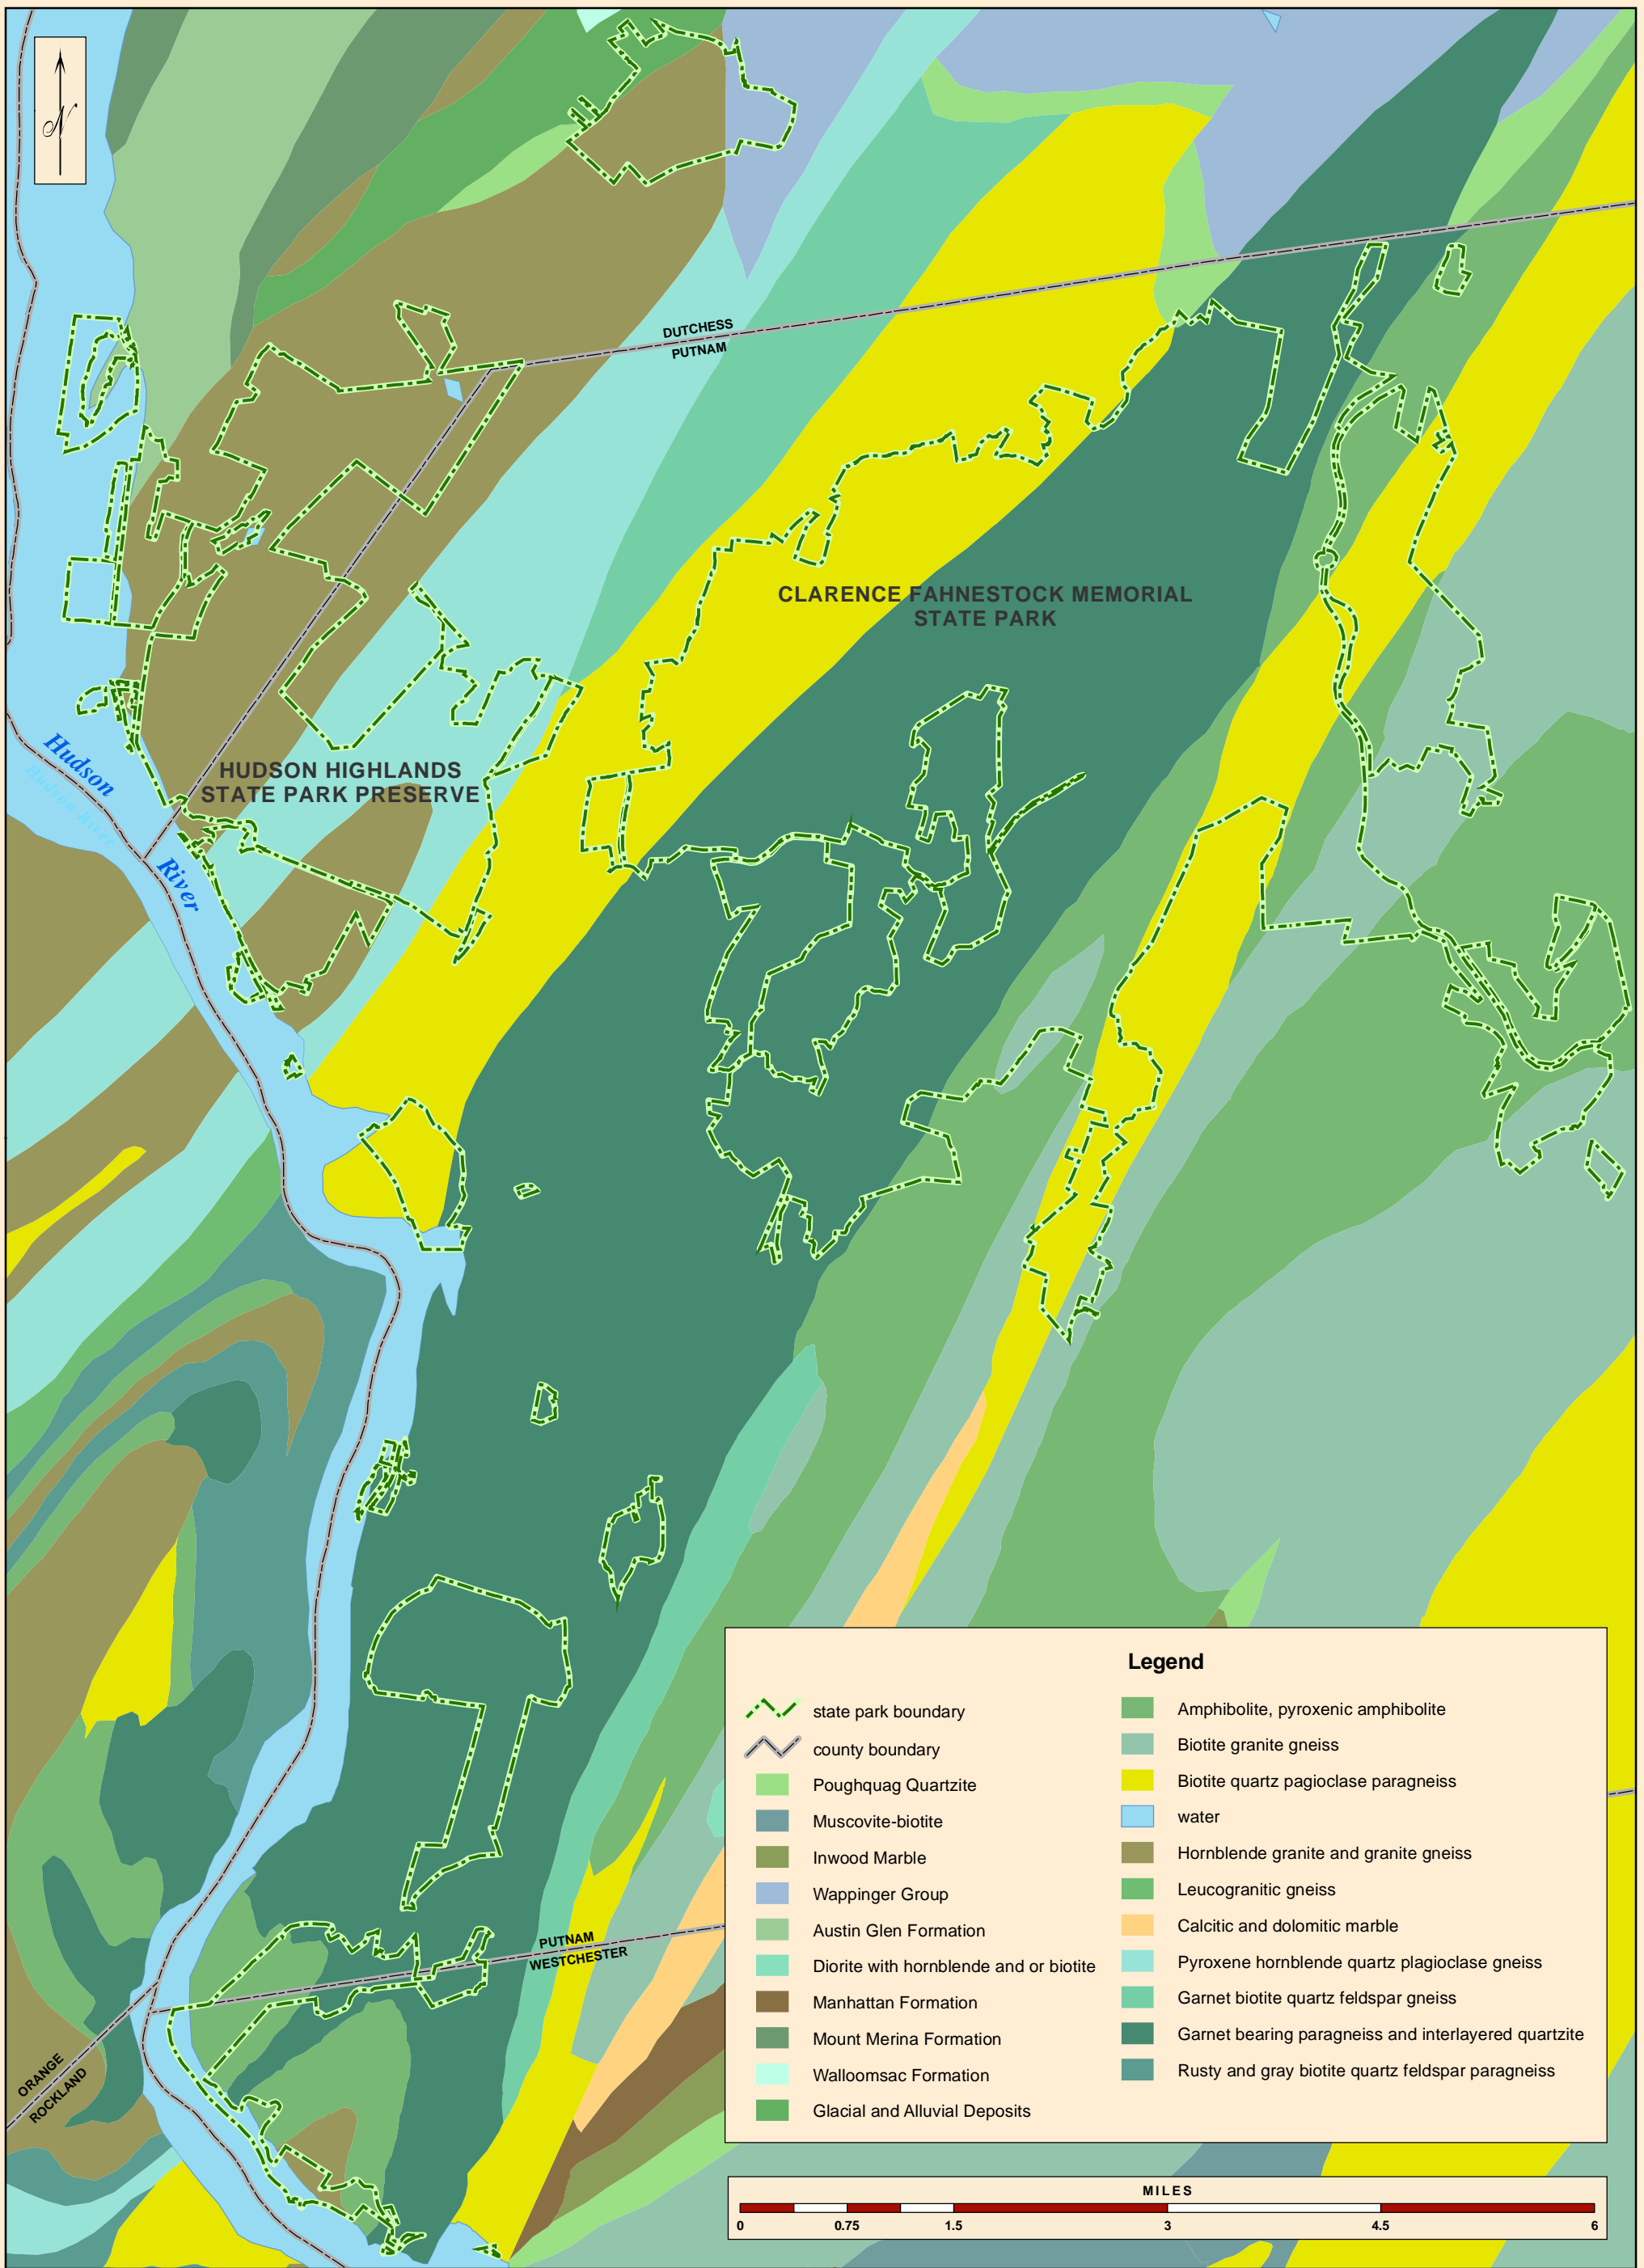

Northern Soils Map

Hudson Highlands State Park Preserve

Map produced by NYSOPRHP-GIS Unit, September 10, 2010.

Master Plan

Figure 5B

Southern Soils Map

Hudson Highlands State Park Preserve

Master Plan

Figure 5C

Bedrock Geology

Hudson Highlands State Park Preserve & Clarence Fahnestock Memorial State Park

Master Plan

Figure 6