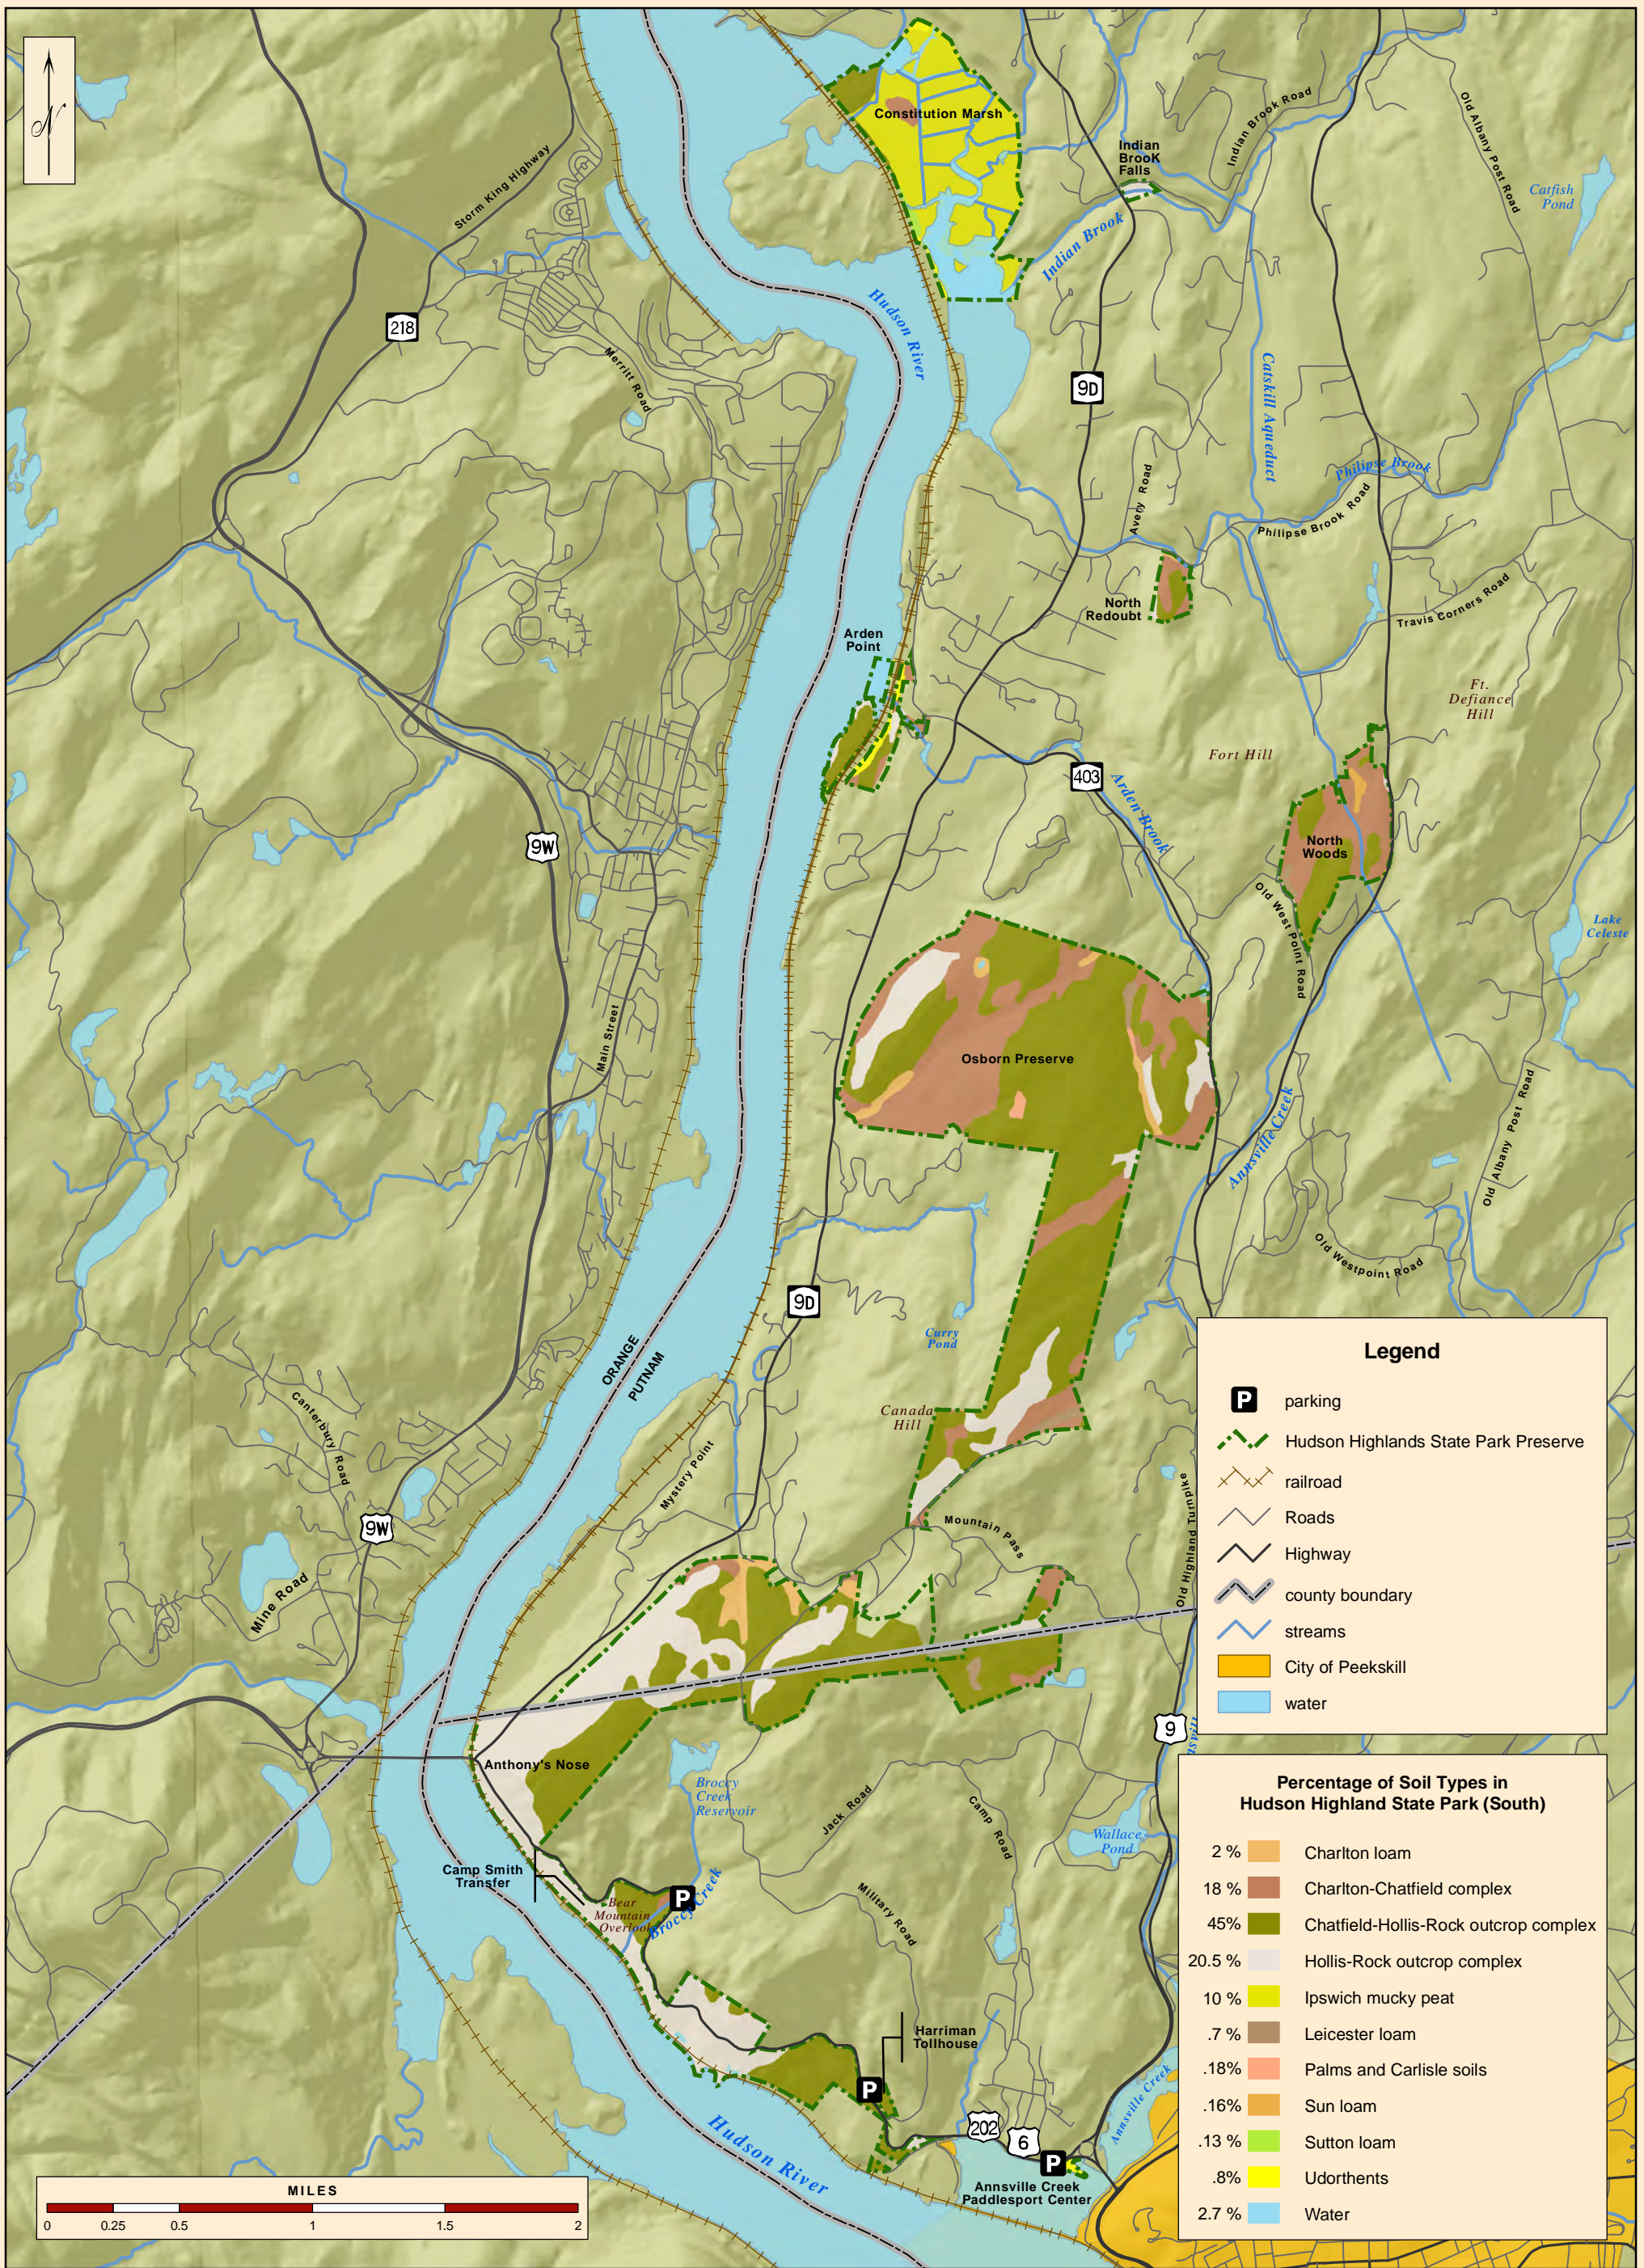

Northern Soils Map

Hudson Highlands State Park Preserve

Map produced by NYSOPRHP-GIS Unit, September 10, 2010.

Master Plan

Figure 5B

Southern Soils Map

Hudson Highlands State Park Preserve

Master Plan

Figure 5C

Bedrock Geology

Hudson Highlands State Park Preserve & Clarence Fahnestock Memorial State Park

Master Plan

Figure 6