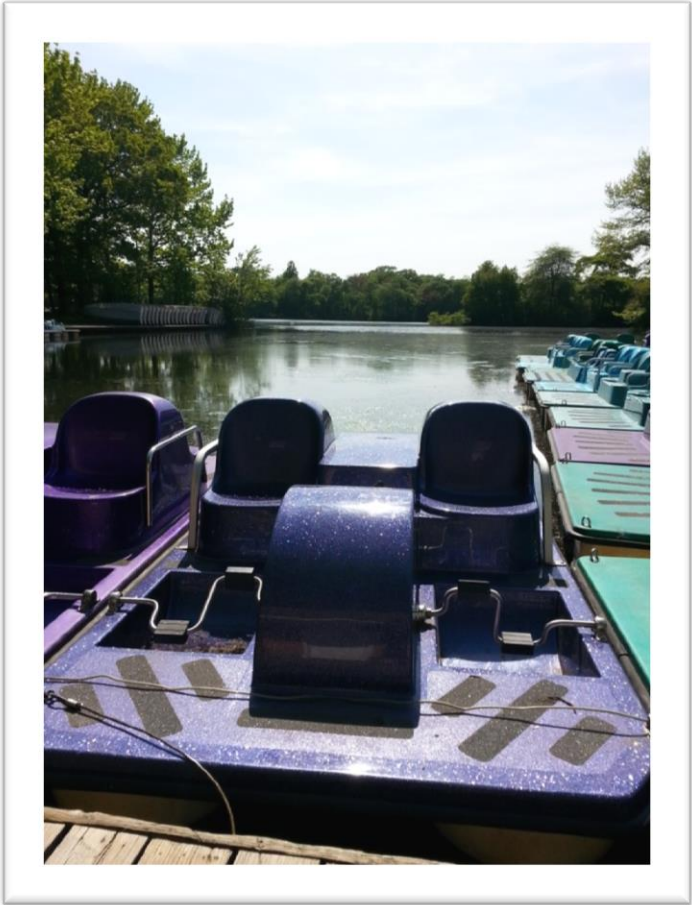

**Parks, Recreation
and Historic Preservation**