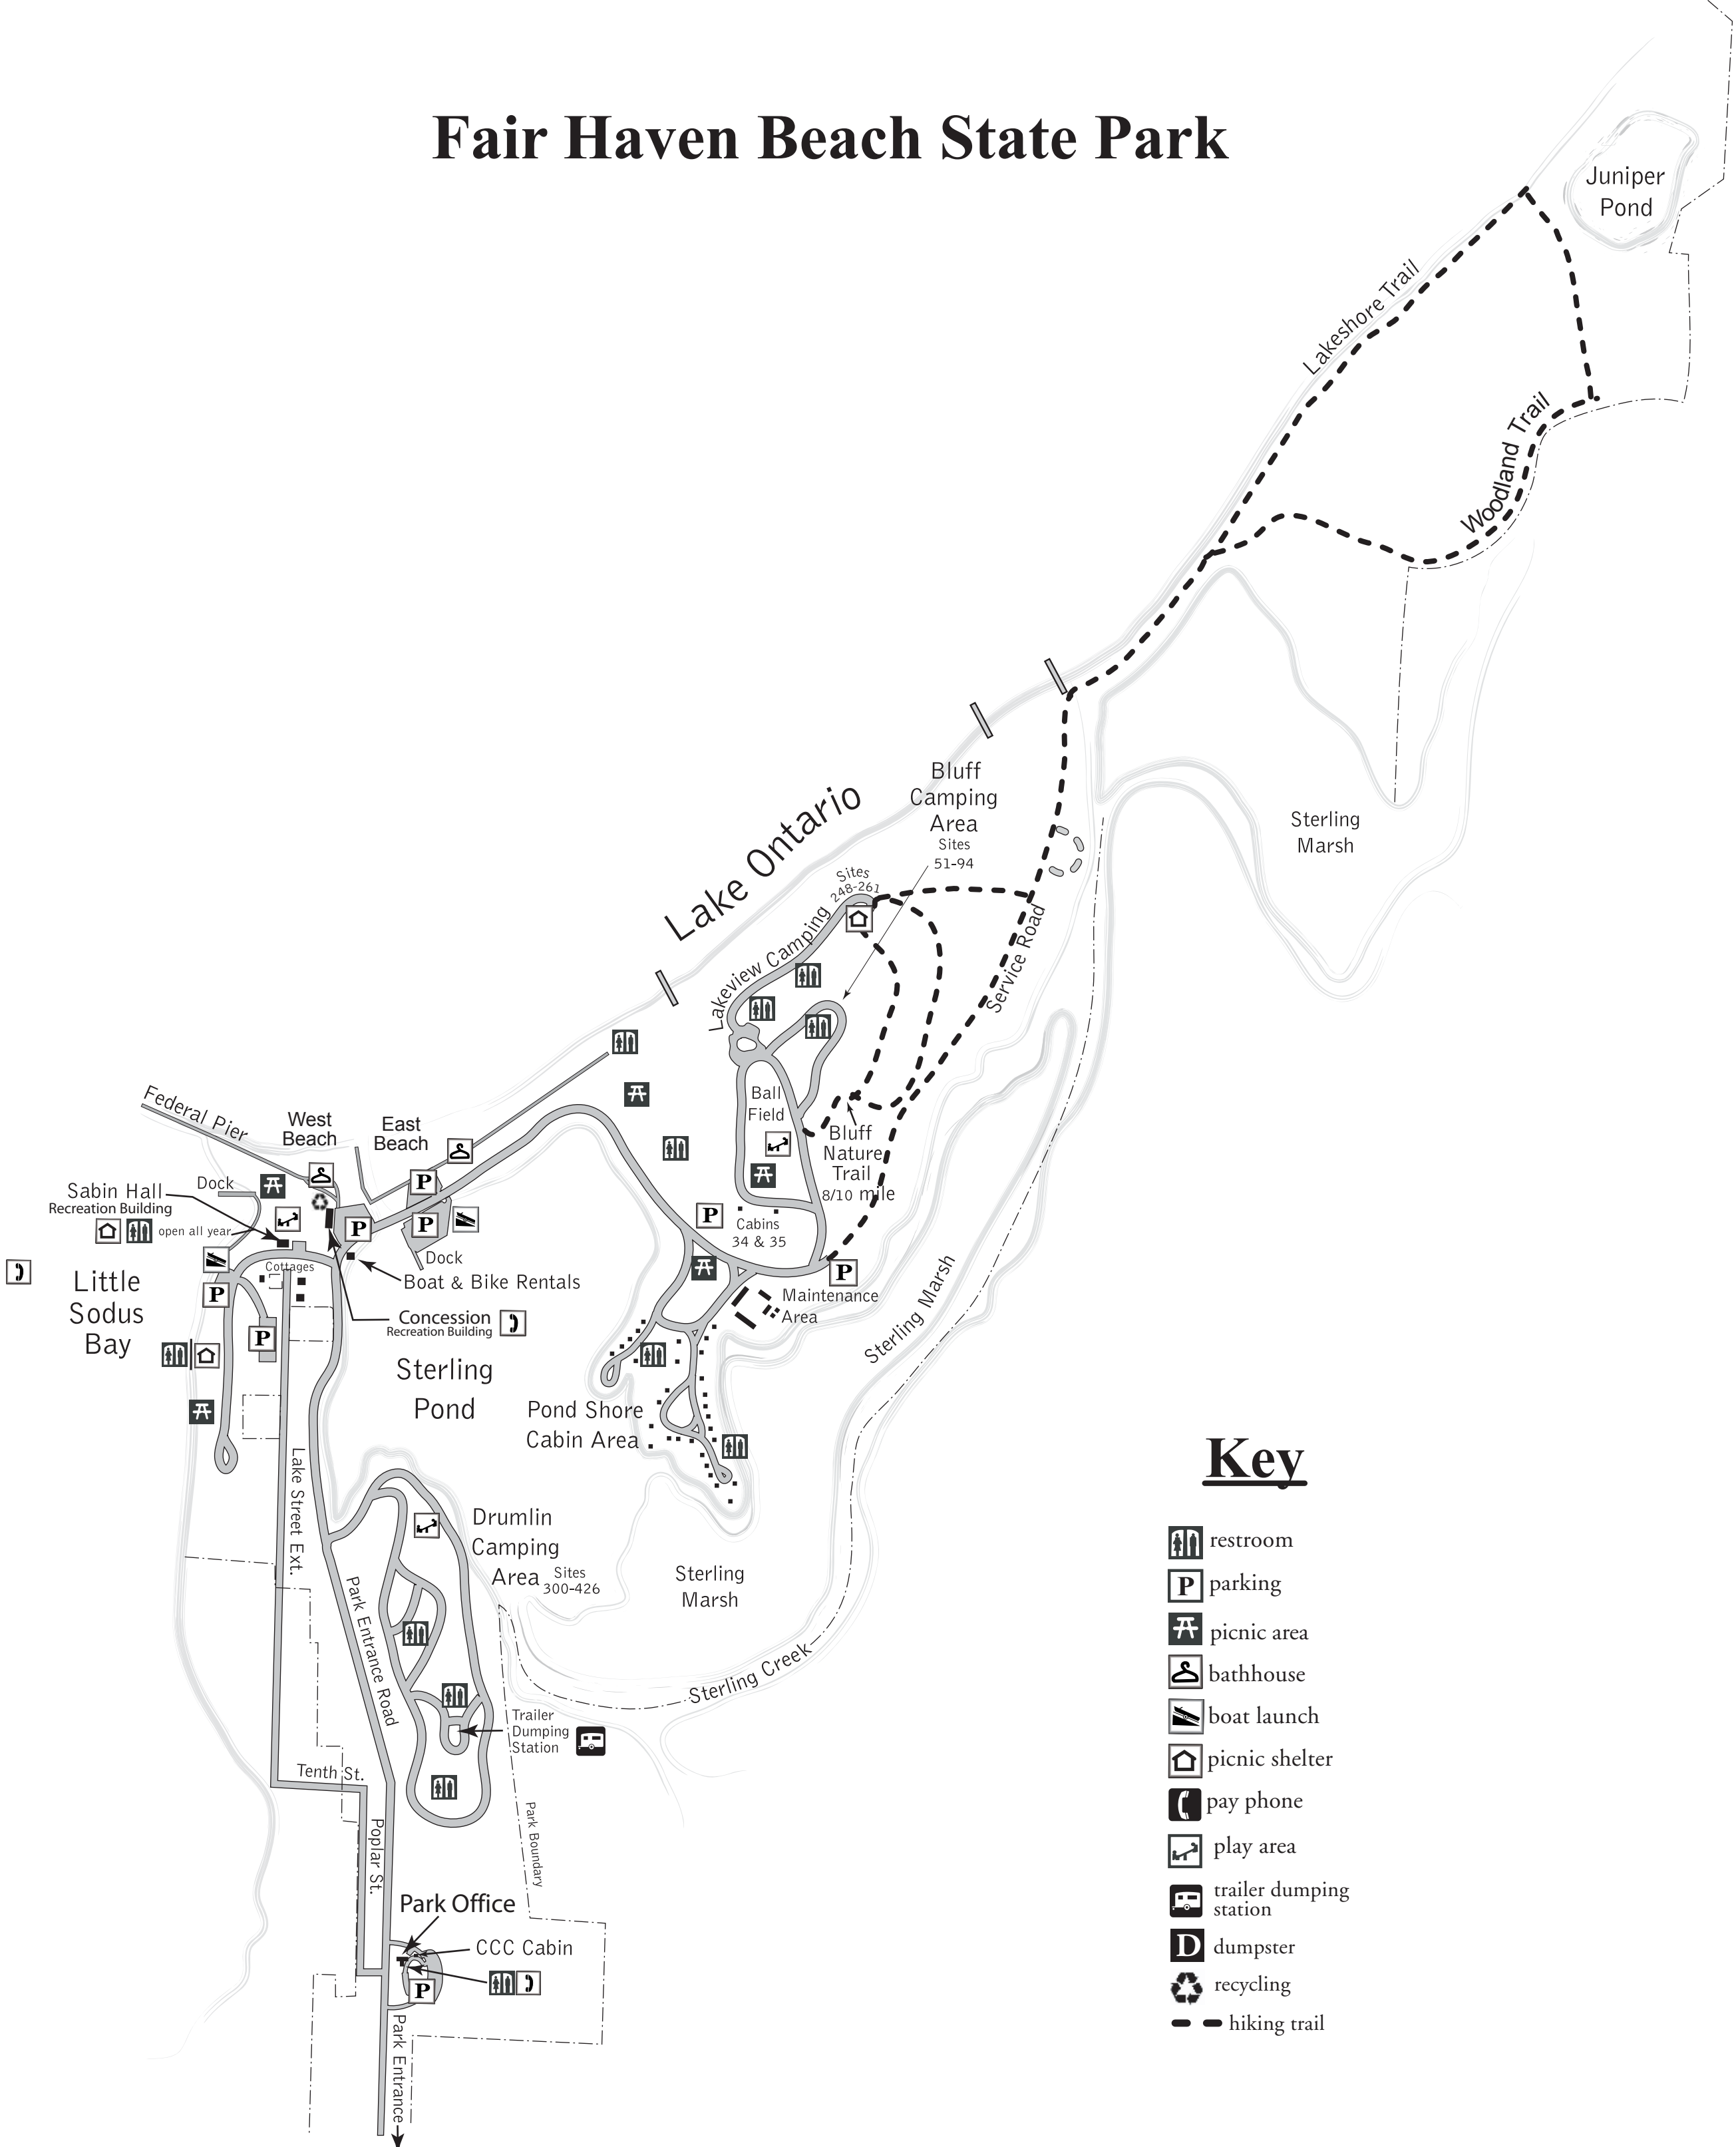

Fair Haven Beach State Park

Key

-  restroom
-  parking
-  picnic area
-  bathhouse
-  boat launch
-  picnic shelter
-  pay phone
-  play area
-  trailer dumping station
-  dumpster
-  recycling
-  hiking trail