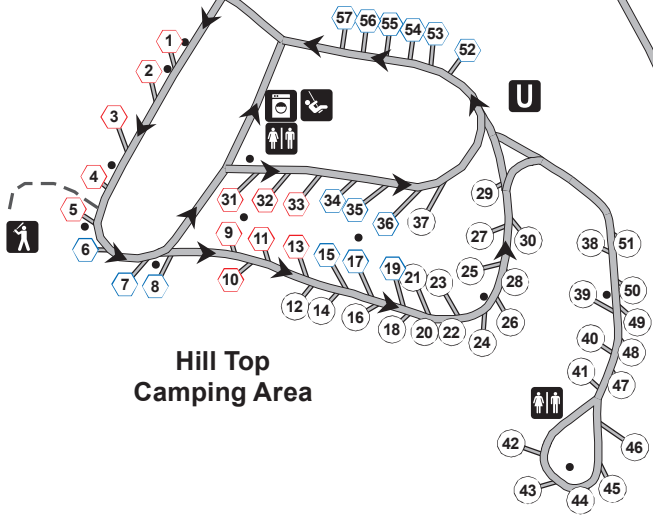

Cabin Colony

Deer Run Camping Area

Hill Top Camping Area

Legend

- | | | | | | |
|------------------|--------------------|--------------------------|----------------------|------------------------|----------|
| ADA Parking Area | Dumping Station | Maintenance Area | Public Restroom | ADA Accessible Cabin | Trail |
| Baseball | Flag Pole | Nature Center/CCC Museum | Recycling Station | Cabin | Stream |
| Basketball | Garbage Receptacle | Park Office | Playground/Swing Set | Campsite, 30 Amps | Building |
| Beach | Horseshoe Pit | Parking Area | Underpass | Campsite, 50 Amps | Parking |
| Concession Stand | Laundry Facility | Picnic Area | Volleyball Court | Campsite, Non-Electric | Water |
| Disc Golf Course | Lean-to | Picnic Pavilion | Water Spigot | | |