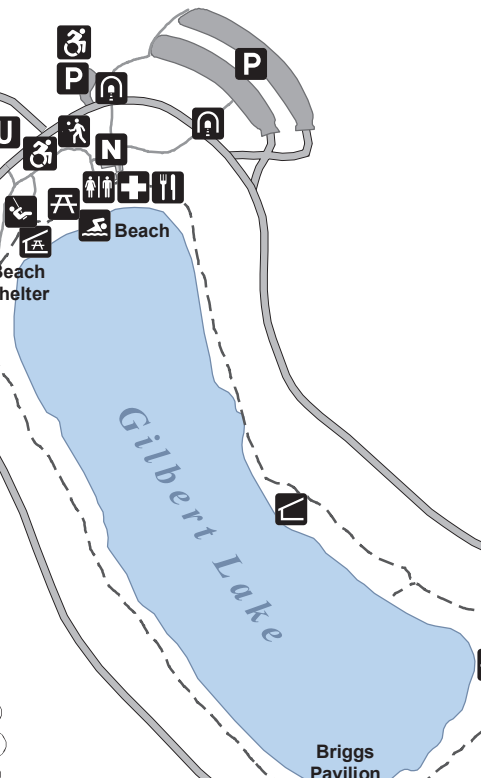

Cabin Colony

Deer Run Camping Area

Hill Top Camping Area

Legend

- | | | | | | |
|------------------|--------------------|--------------------------|----------------------|------------------------|----------|
| ADA Parking Area | Dumping Station | Maintenance Area | Public Restroom | ADA Accessible Cabin | Trail |
| Baseball | Flag Pole | Nature Center/CCC Museum | Recycling Station | Cabin | Stream |
| Basketball | Garbage Receptacle | Park Office | Playground/Swing Set | Campsite, 30 Amps | Building |
| Beach | Horseshoe Pit | Parking Area | Underpass | Campsite, 50 Amps | Parking |
| Concession Stand | Laundry Facility | Picnic Area | Volleyball Court | Campsite, Non-Electric | Water |
| Disc Golf Course | Lean-to | Picnic Pavilion | Water Spigot | | |