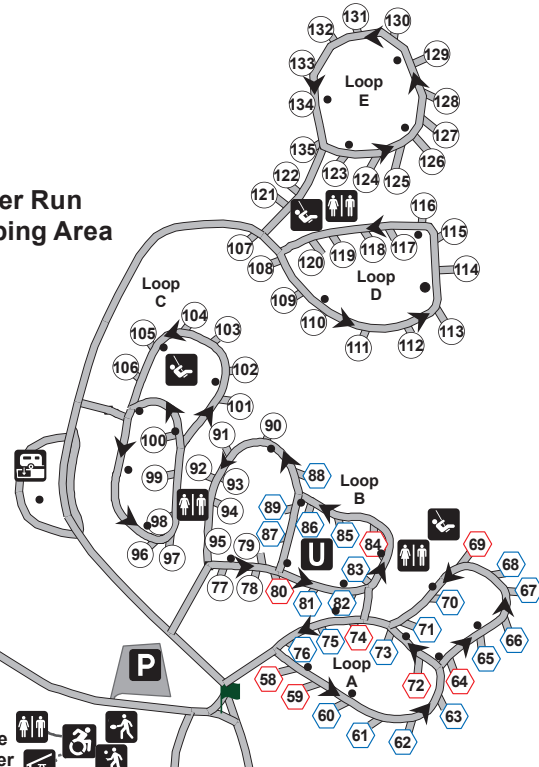

Cabin Colony

Deer Run Camping Area

Hill Top Camping Area

Legend

- | | | | | | |
|------------------|--------------------|--------------------------|----------------------|------------------------|----------|
| ADA Parking Area | Dumping Station | Maintenance Area | Public Restroom | ADA Accessible Cabin | Trail |
| Baseball | Flag Pole | Nature Center/CCC Museum | Recycling Station | Cabin | Stream |
| Basketball | Garbage Receptacle | Park Office | Playground/Swing Set | Campsite, 30 Amps | Building |
| Beach | Horseshoe Pit | Parking Area | Underpass | Campsite, 50 Amps | Parking |
| Concession Stand | Laundry Facility | Picnic Area | Volleyball Court | Campsite, Non-Electric | Water |
| Disc Golf Course | Lean-to | Picnic Pavilion | Water Spigot | | |