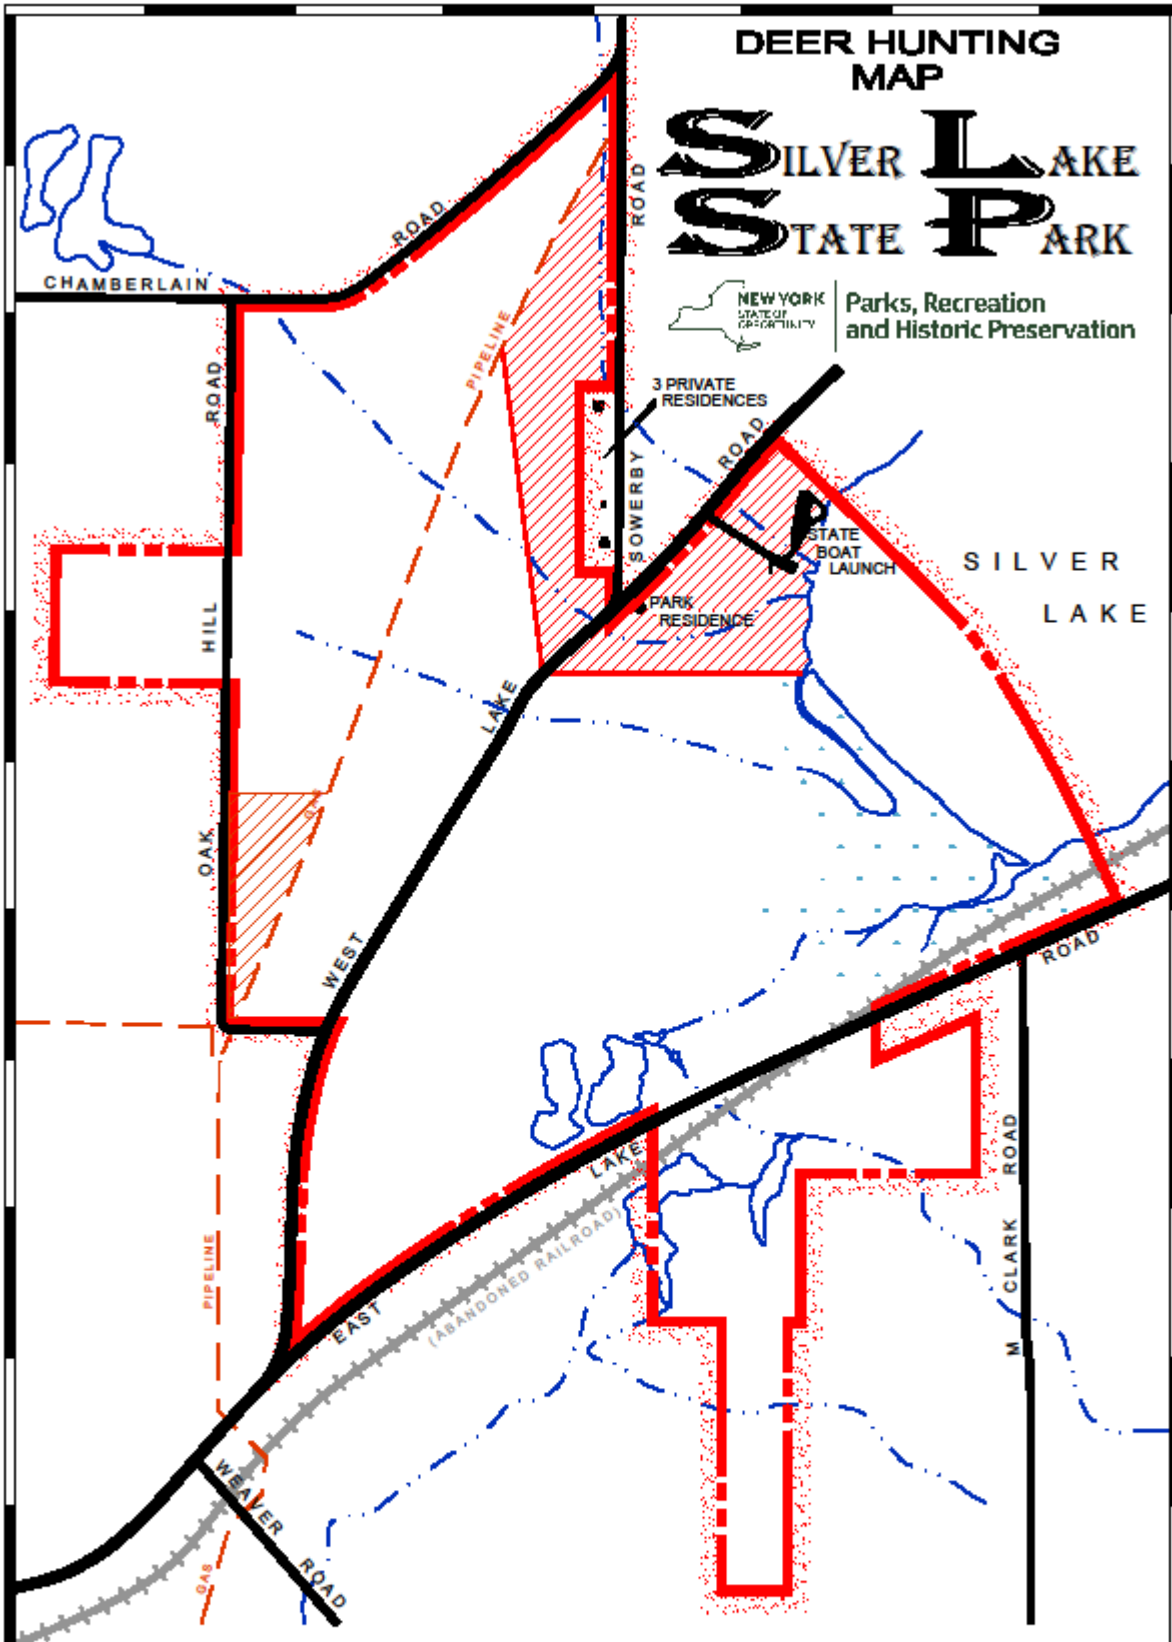

Please indicate number of each: _____ Buck _____ Doe _____ Fawn-male _____ Fawn – female _____ Bear

SMALL GAME: _____ SPECIES TAKEN: _____

TOTAL HOURS HUNTED: _____ BACK TAG # _____

NAME: _____

SIGNATURE: _____

Internet

**DEER HUNTING
MAP**

**SILVER LAKE
STATE PARK**

Parks, Recreation
and Historic Preservation

 **NO HUNTING**

*PLEASE RESPECT THE RIGHTS
OF ALL ADJACENT LAND OWNERS

***NO HUNTING WITHIN
500 FEET OF RESIDENCES**