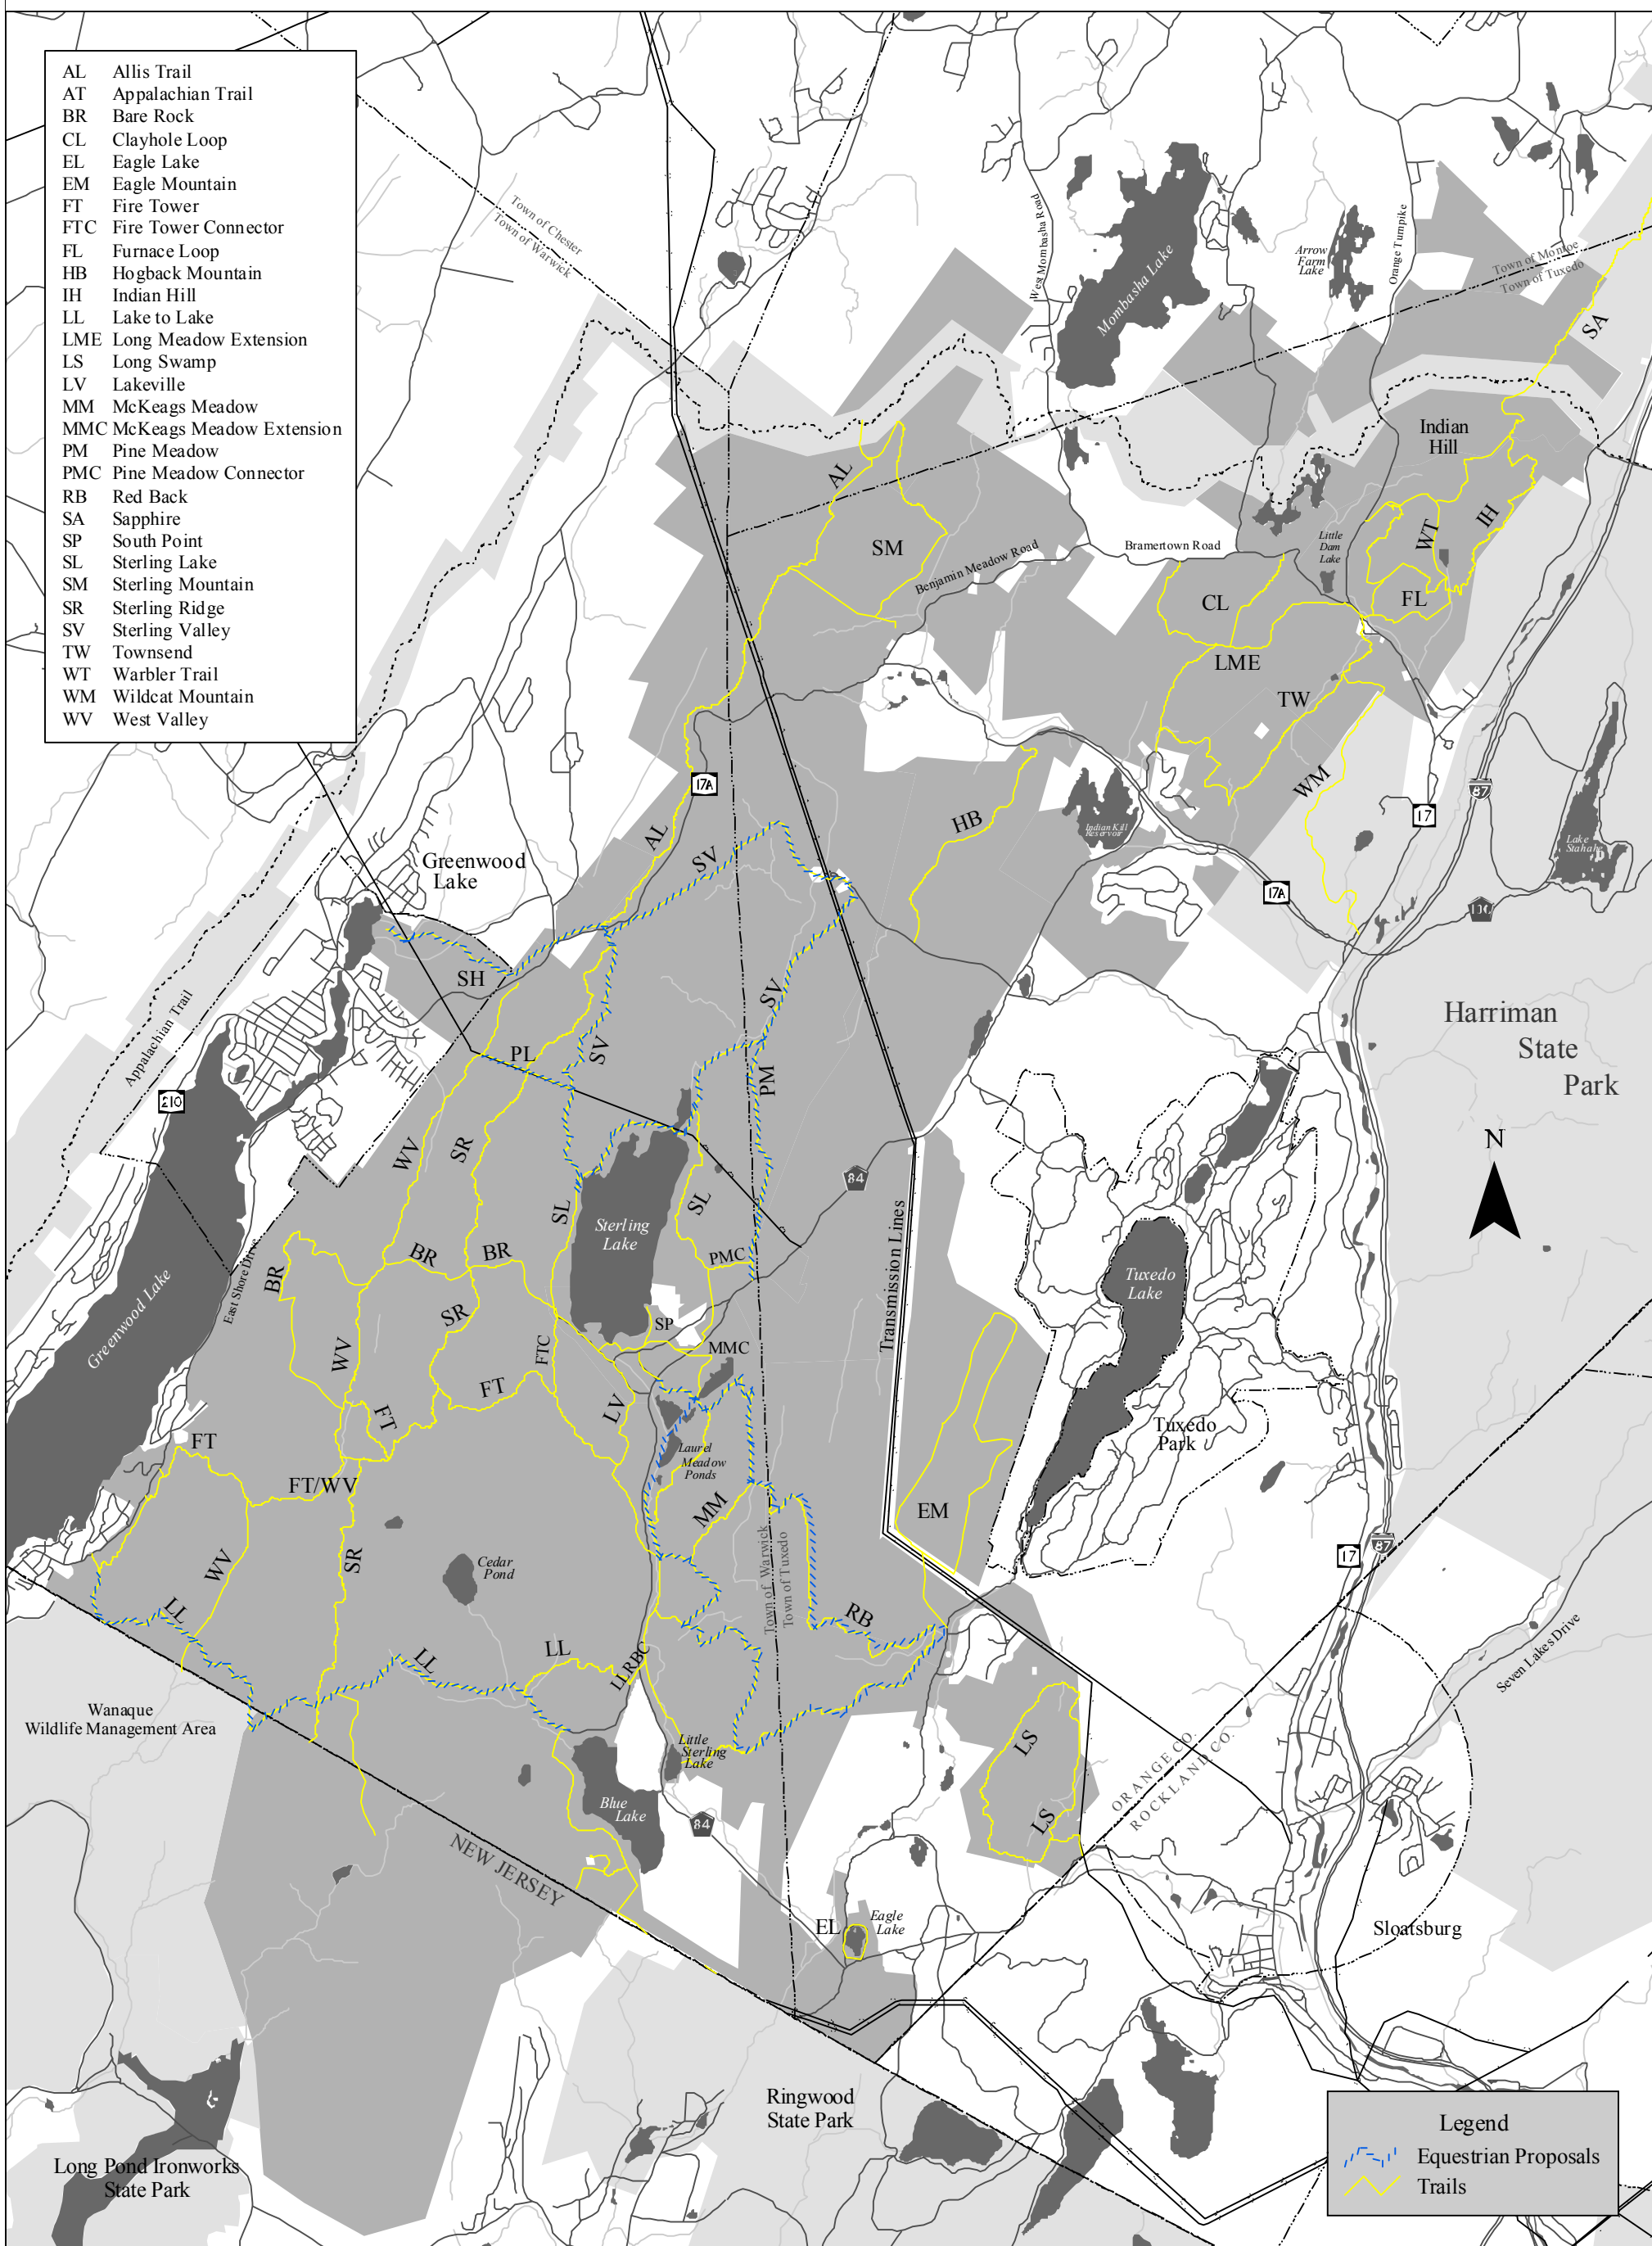

- AL Allis Trail
- AT Appalachian Trail
- BR Bare Rock
- CL Clayhole Loop
- EL Eagle Lake
- EM Eagle Mountain
- FT Fire Tower
- FTC Fire Tower Connector
- FL Furnace Loop
- HB Hogback Mountain
- IH Indian Hill
- LL Lake to Lake
- LME Long Meadow Extension
- LS Long Swamp
- LV Lakeville
- MM McKeags Meadow
- MMC McKeags Meadow Extension
- PM Pine Meadow
- PMC Pine Meadow Connector
- RB Red Back
- SA Sapphire
- SP South Point
- SL Sterling Lake
- SM Sterling Mountain
- SR Sterling Ridge
- SV Sterling Valley
- TW Townsend
- WT Warbler Trail
- WM Wildcat Mountain
- WV West Valley

# Sterling Forest® State Park Equestrian Trail Alternatives - User Group

Date: January, 2009  
Produced By: NYS OPRHP, GIS Unit

**\*\*FINAL\*\***