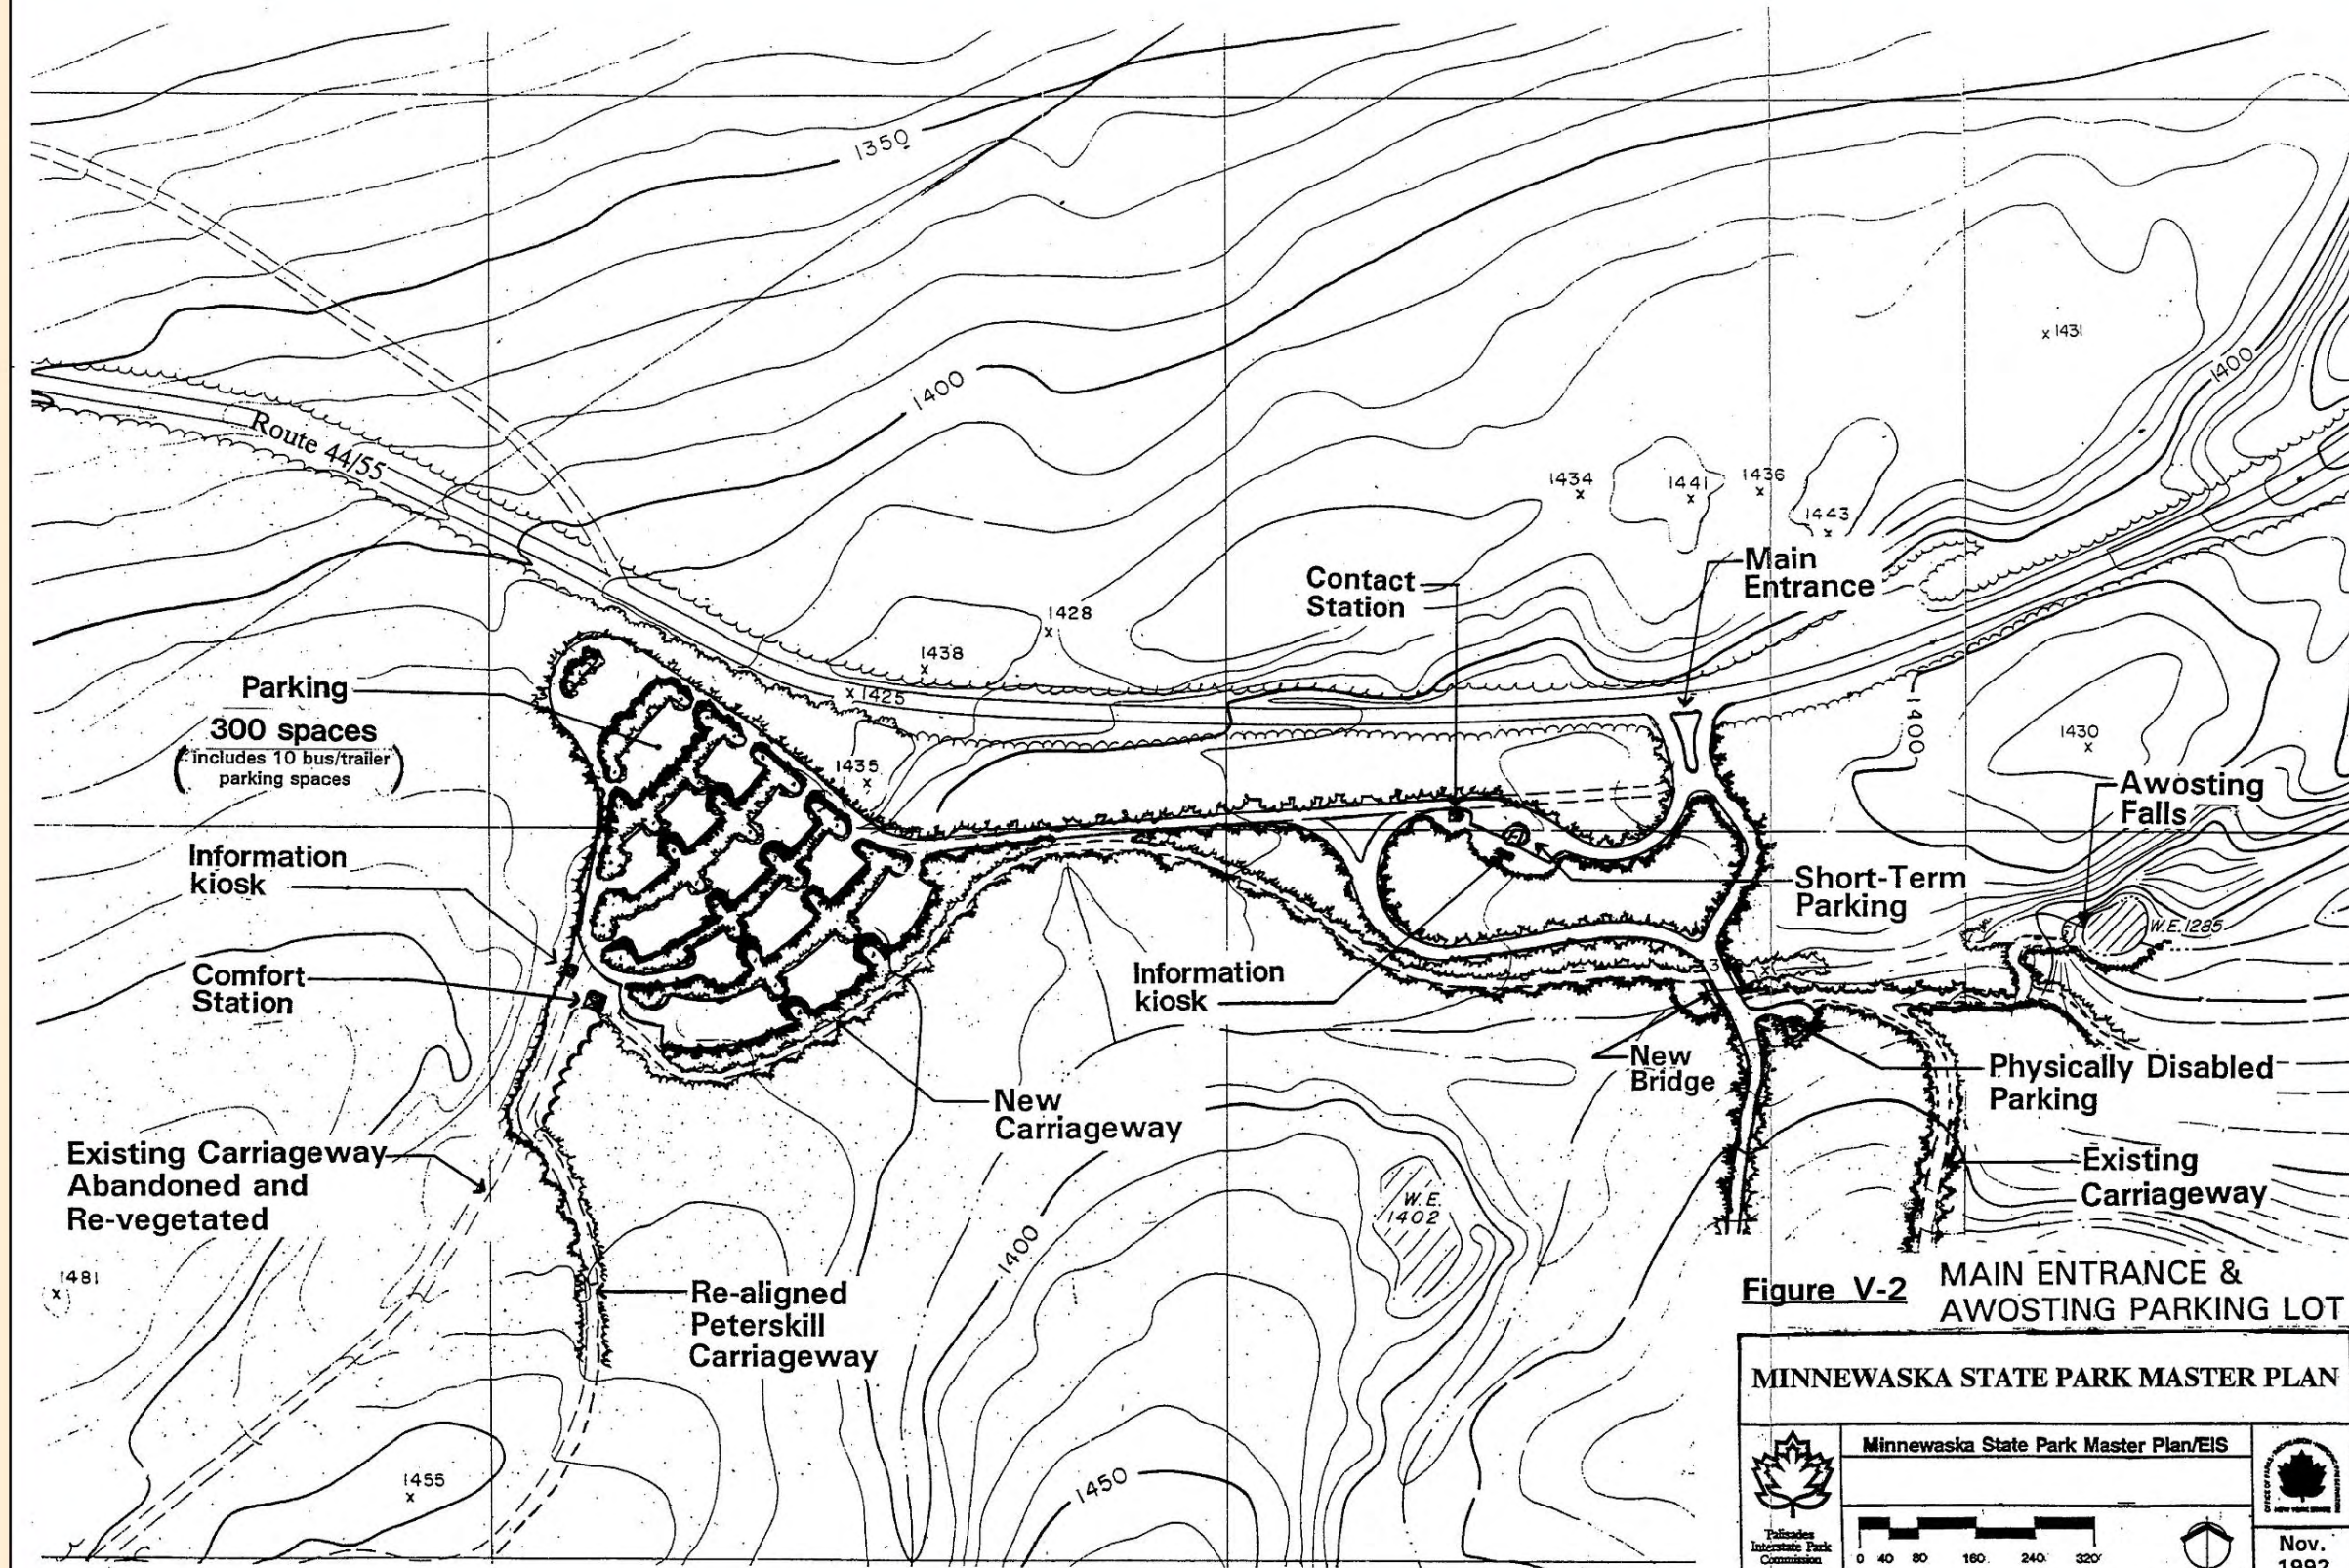

1993 Master Plan
Main Entrance & Awosting Lot
Minnewaska State Park Preserve

Figure V-2 MAIN ENTRANCE & AWOSTING PARKING LOT