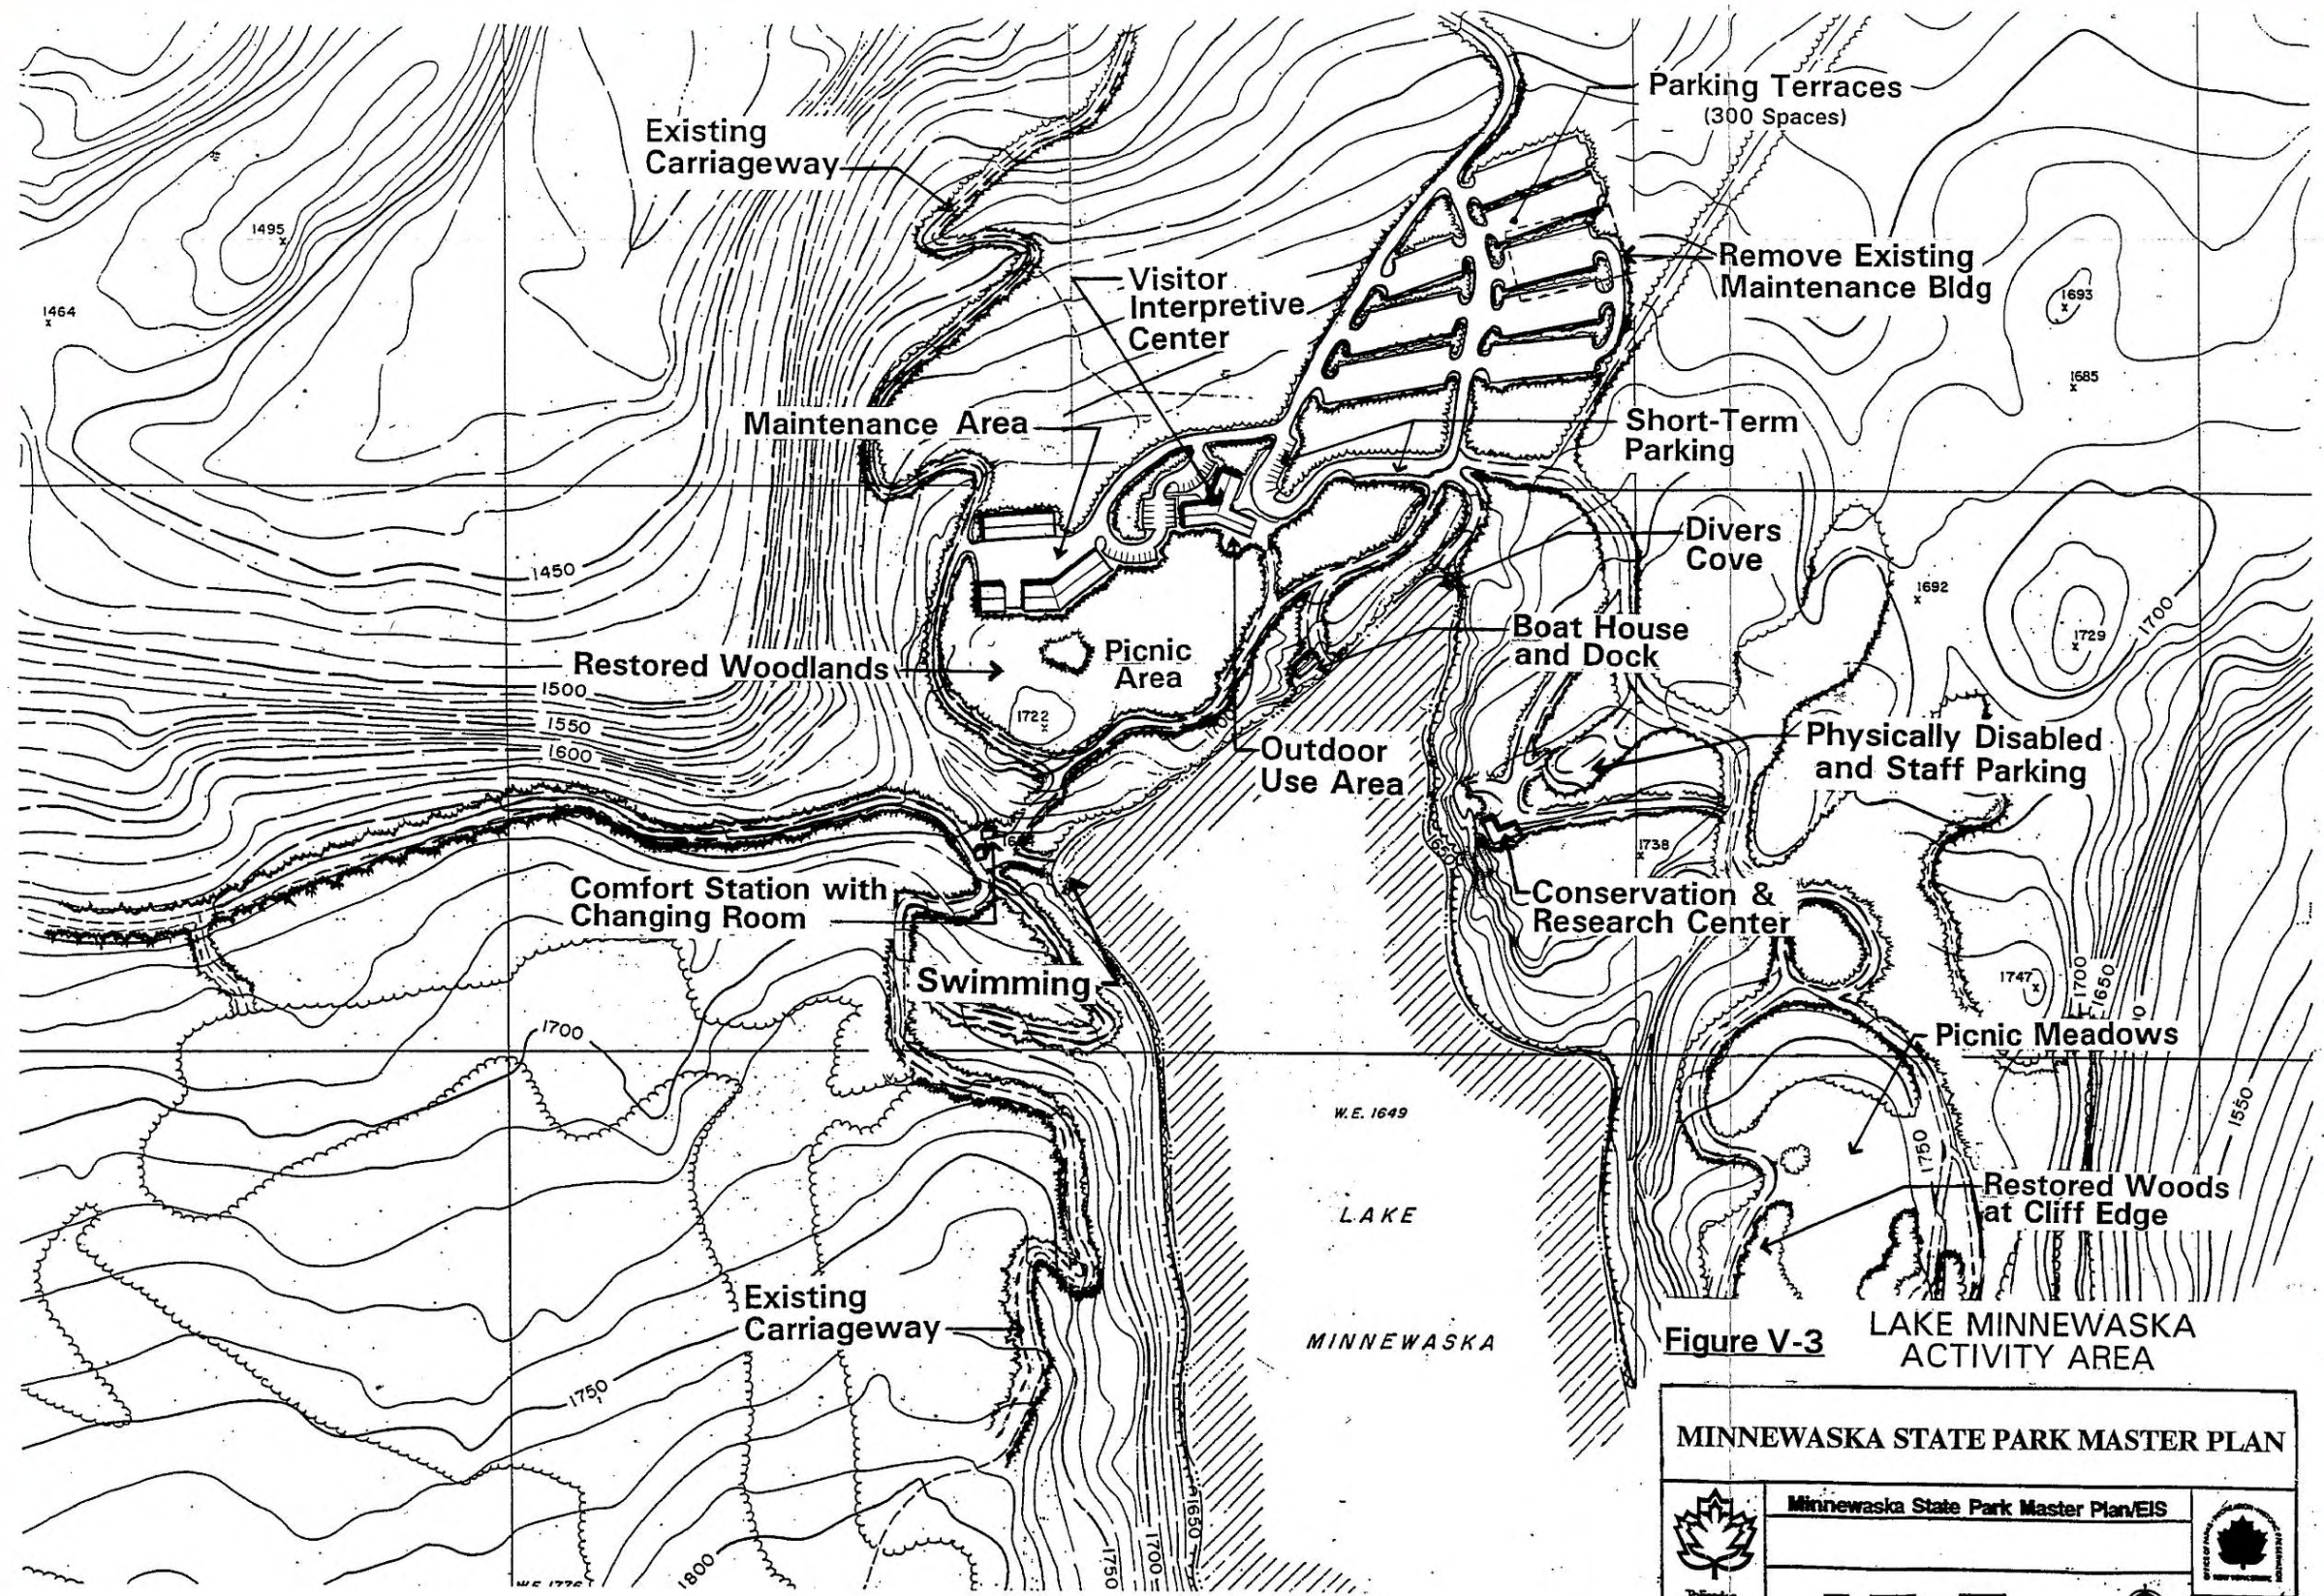

## **Appendix A - 1993 Master Plan Maps**

Figure ES-1 ALTERNATIVE 1A

	<b>MINNEWASKA STATE PARK MASTER PLAN</b>		

# The 1993 Masterplan Map Minnewaska State Park Preserve

Map produced by NYSOP&HP-GIS Unit, April 15, 2009.

Master Plan  
Appendix 27

**1993 Master Plan  
Lake Minnewaska Area  
Minnewaska State Park Preserve**

Map produced by NYSOPRIIP-CIS Unit, April 15, 2009.

**Figure V-3 LAKE MINNEWASKA ACTIVITY AREA**

MINNEWASKA STATE PARK MASTER PLAN		
	Minnewaska State Park Master Plan/EIS	
		Nov. 1992

**1993 Master Plan**  
**Main Entrance & Awosting Lot**  
**Minnewaska State Park Preserve**

Map produced by NYSOPREP-GIS from April 13, 2009.

**Figure V-2 MAIN ENTRANCE & AWOSTING PARKING LOT**