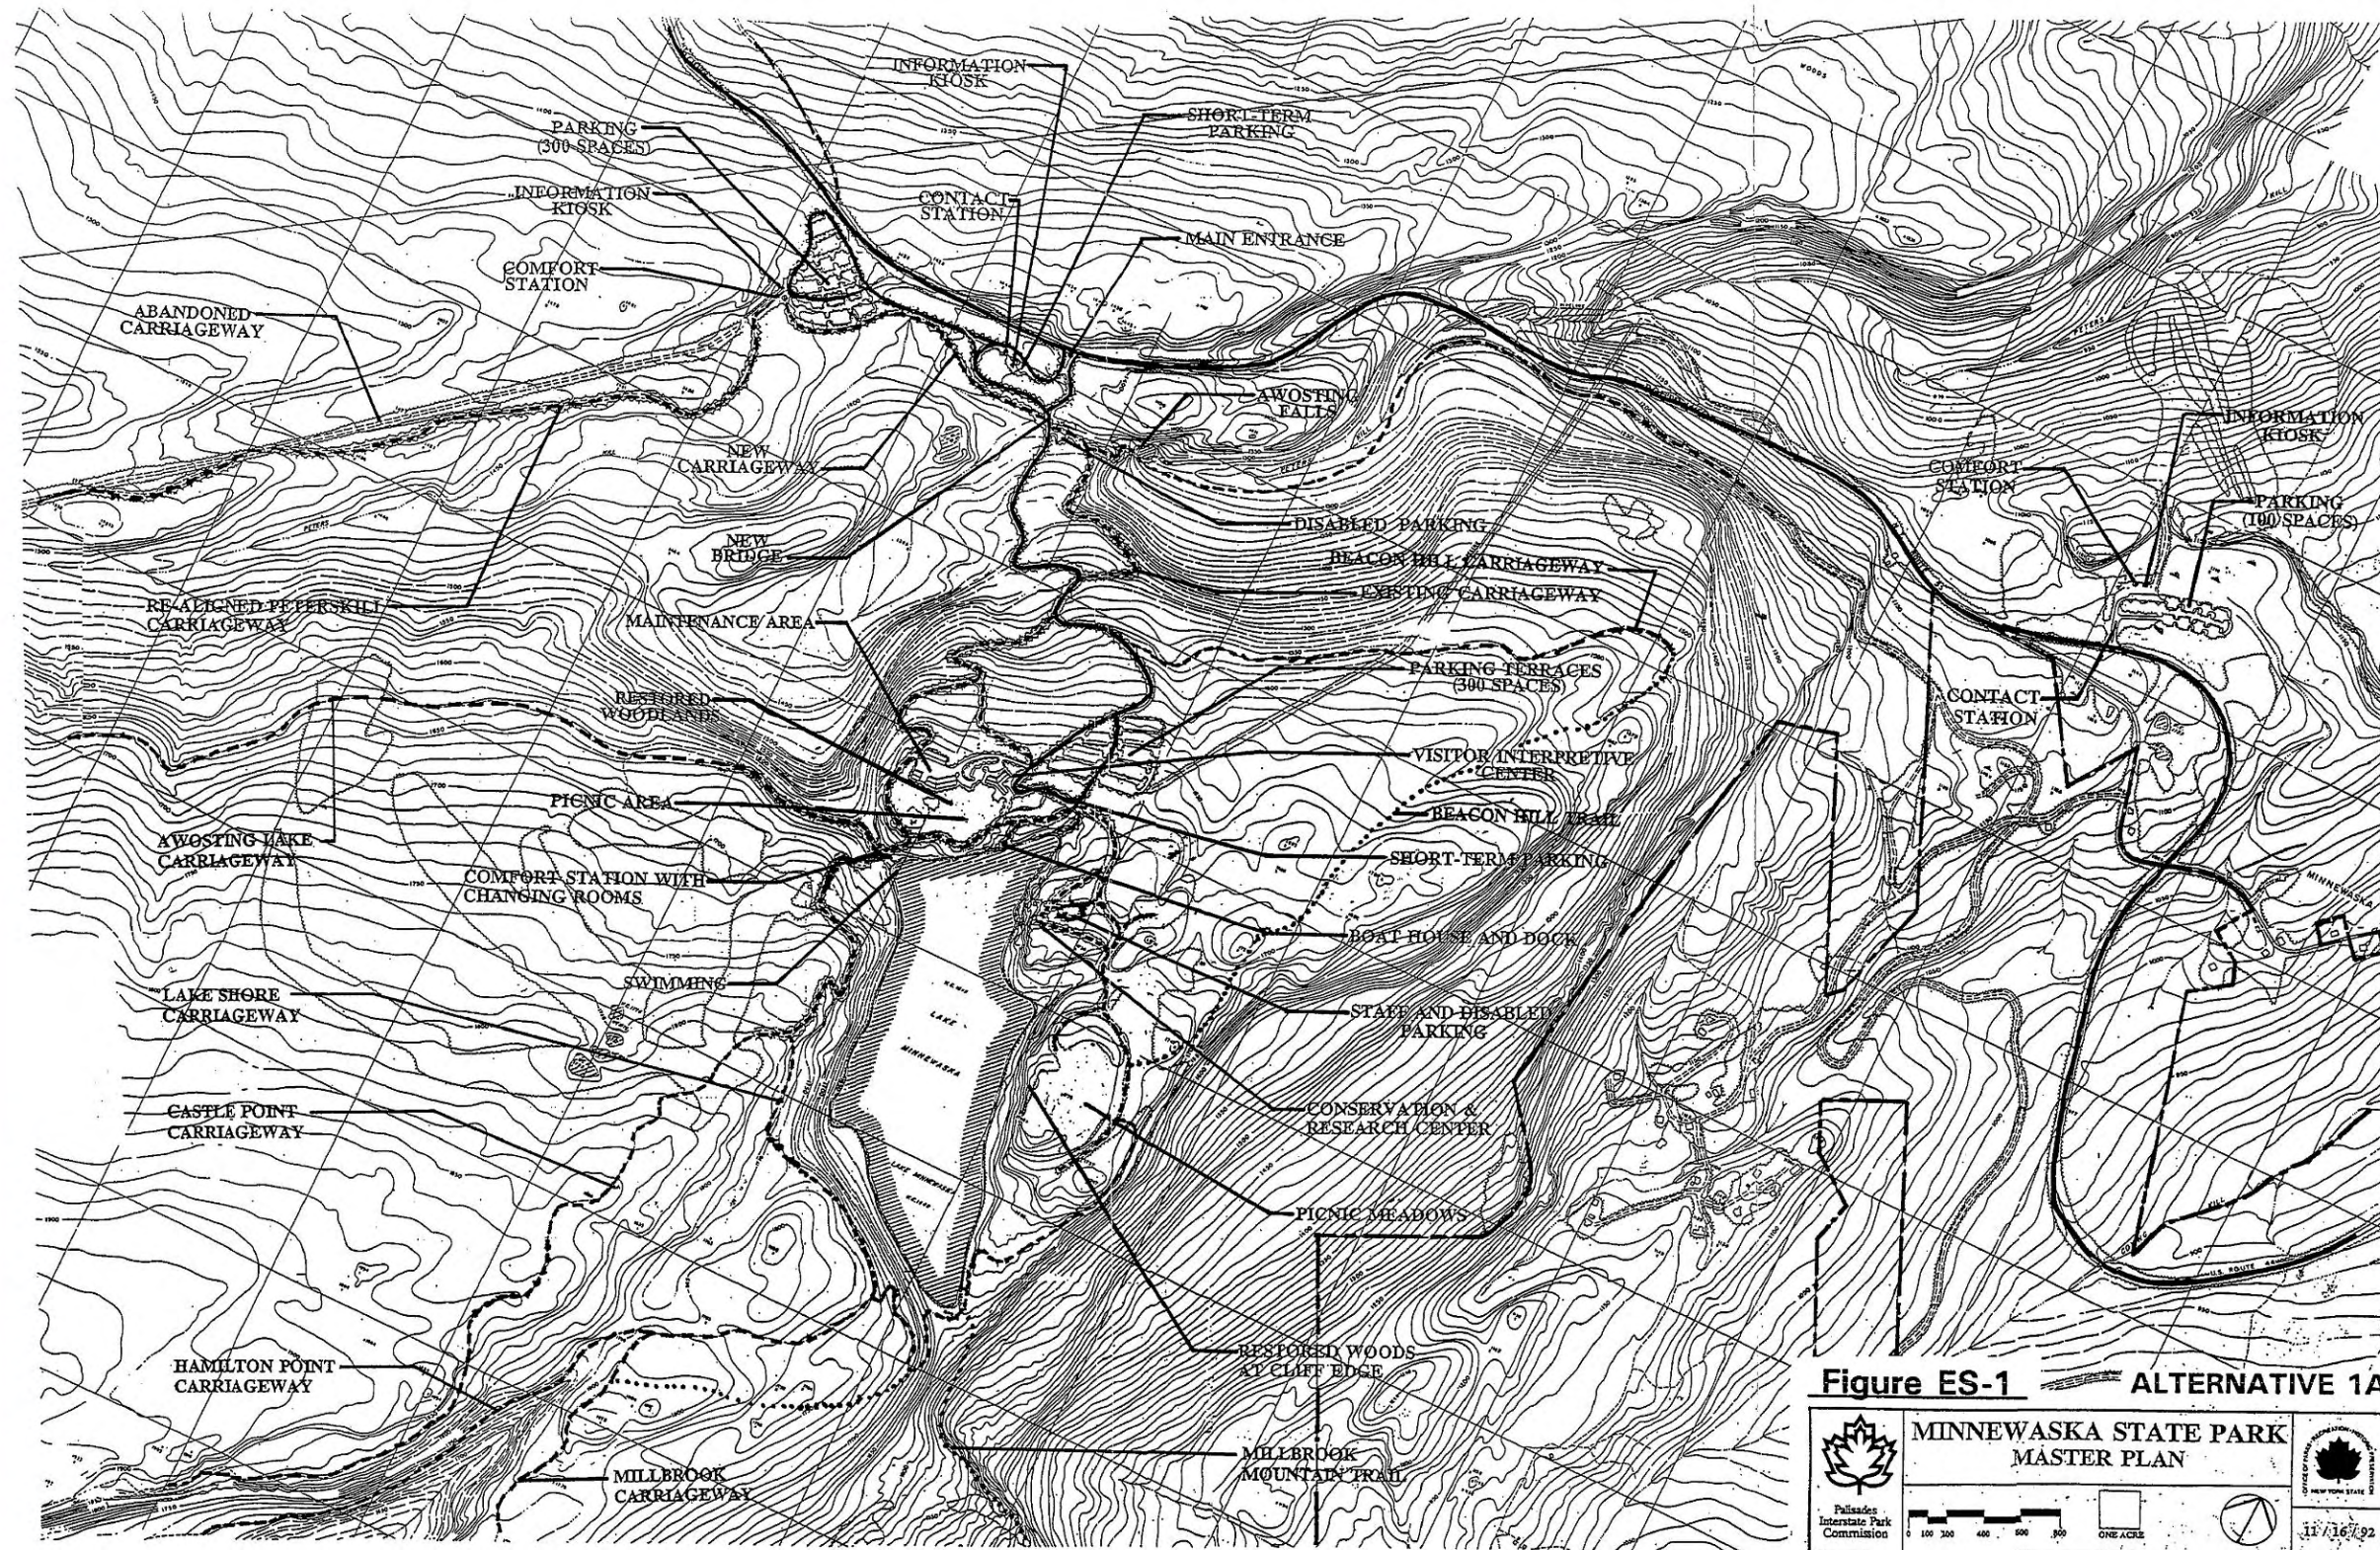

## **Appendix A - 1993 Master Plan Maps**

Figure ES-1 ALTERNATIVE 1A

	<b>MINNEWASKA STATE PARK MASTER PLAN</b>		

# The 1993 Masterplan Map Minnewaska State Park Preserve

Map produced by NYSOP&HP-GIS Unit, April 15, 2009.

Master Plan  
Appendix 27

**1993 Master Plan  
Lake Minnewaska Area  
Minnewaska State Park Preserve**

Map produced by NYSOPRIIP-CIS Unit, April 15, 2009.

**Figure V-3 LAKE MINNEWASKA ACTIVITY AREA**

MINNEWASKA STATE PARK MASTER PLAN		
	Minnewaska State Park Master Plan/EIS	
		Nov. 1992

**1993 Master Plan**  
**Main Entrance & Awosting Lot**  
**Minnewaska State Park Preserve**

Map produced by NYSOPREP-GIS from April 13, 2009.

**Figure V-2 MAIN ENTRANCE & AWOSTING PARKING LOT**