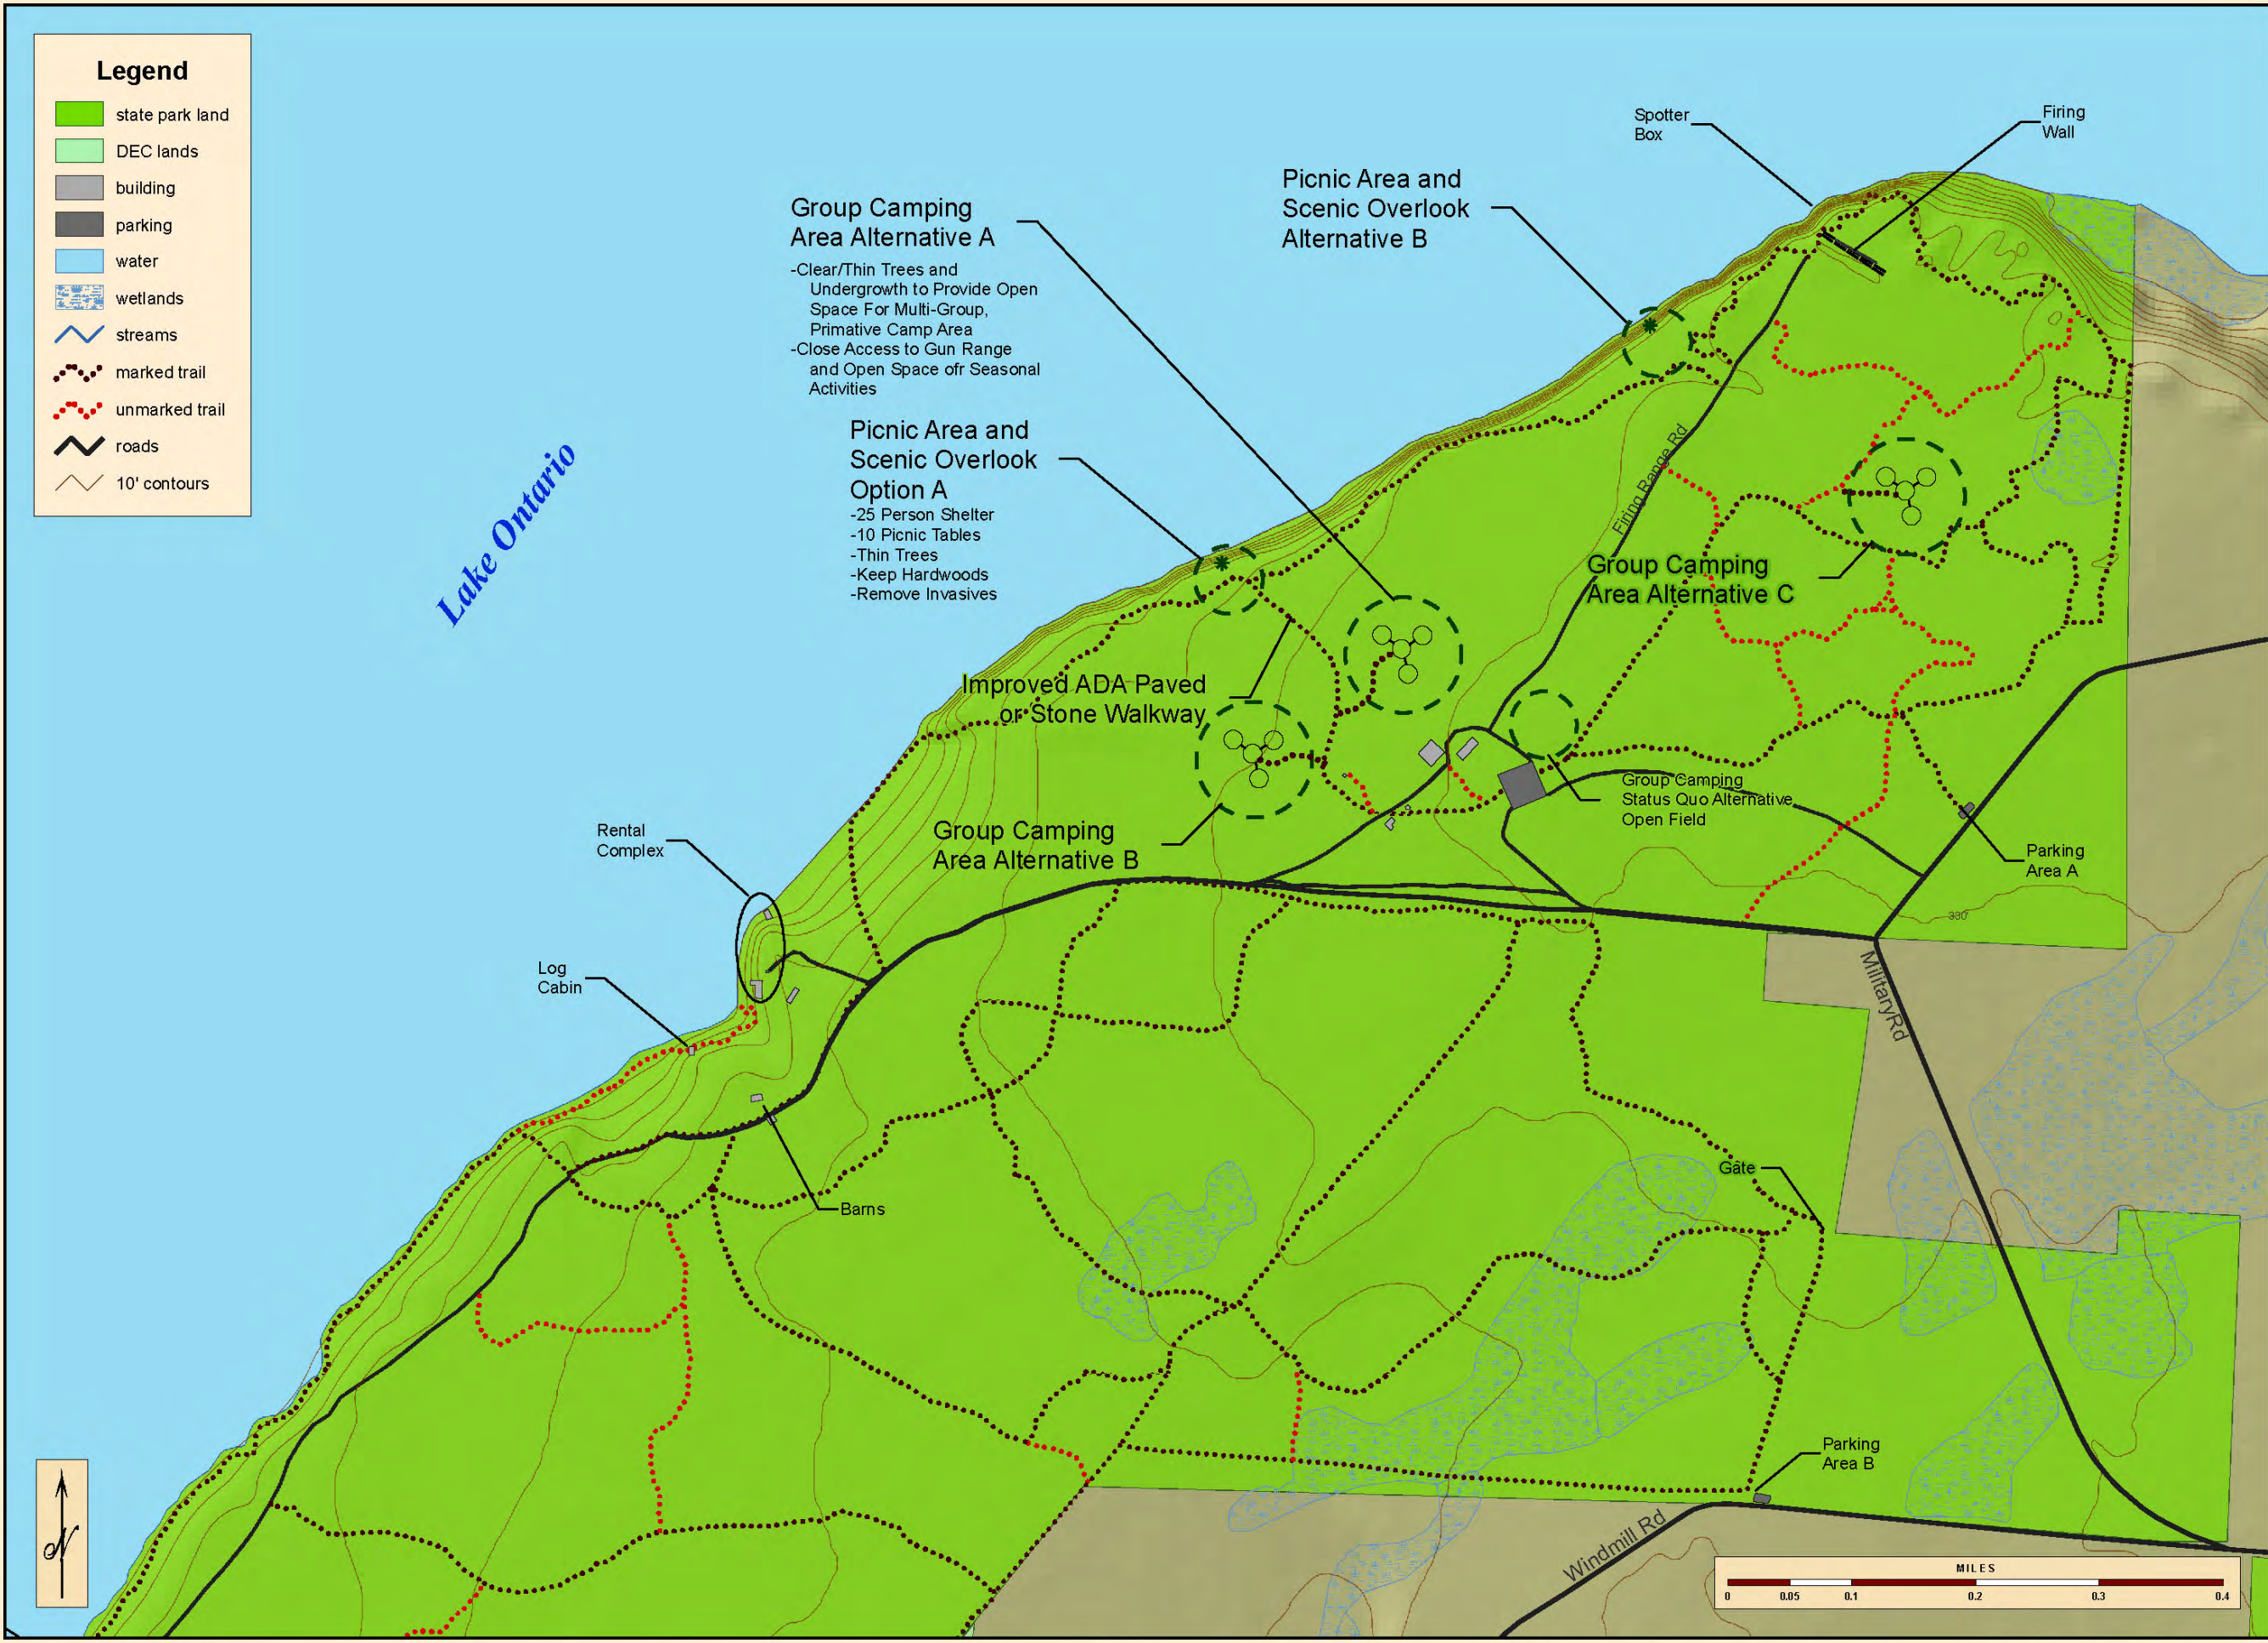

Trail ID	Trails Name	Length
BL	Bobo Link	1 mile
DD	Dancing Dog	2.25 miles
HB	Huckleberry	0.6 miles
JU	Jungle	1.6 miles
KB	Knickerbocker	0.5 miles
MM	Marksmen (Hunting Boundary)	1.4 miles
MG	Midge	0.5 miles
SF	Snakefoot	5.5 miles
UM	Unmarked	2.7 miles

This a carry in - carry out park.

Master Plan
Figure #13

Trail Assessment

Robert G. Wehle State Park

Map produced by NYSOPRHP-GIS Unit, April 1, 2010.

Legend

- state park land
- DEC lands
- building
- parking
- water
- wetlands
- streams
- marked trail
- unmarked trail
- roads
- 10' contours

Trail Key

Name	Length
Bobo Link	0.66 miles
Dancing Dog	1.96 miles
Huckleberry	0.64 miles
Jungle	1.66 miles
Knickerbocker	0.51 miles
Marksmen (Hunting Boundary)	1.01 miles
Midge	0.98 miles
Snakefoot	4.95 miles
Unmarked	2.18 miles

14.15 miles of trails on 1,067 acres

Trail Map

Robert G. Wehle State Park

Map produced by NYSOPRHP-GIS Unit, May 18, 2010.

Master Plan
Figure #16