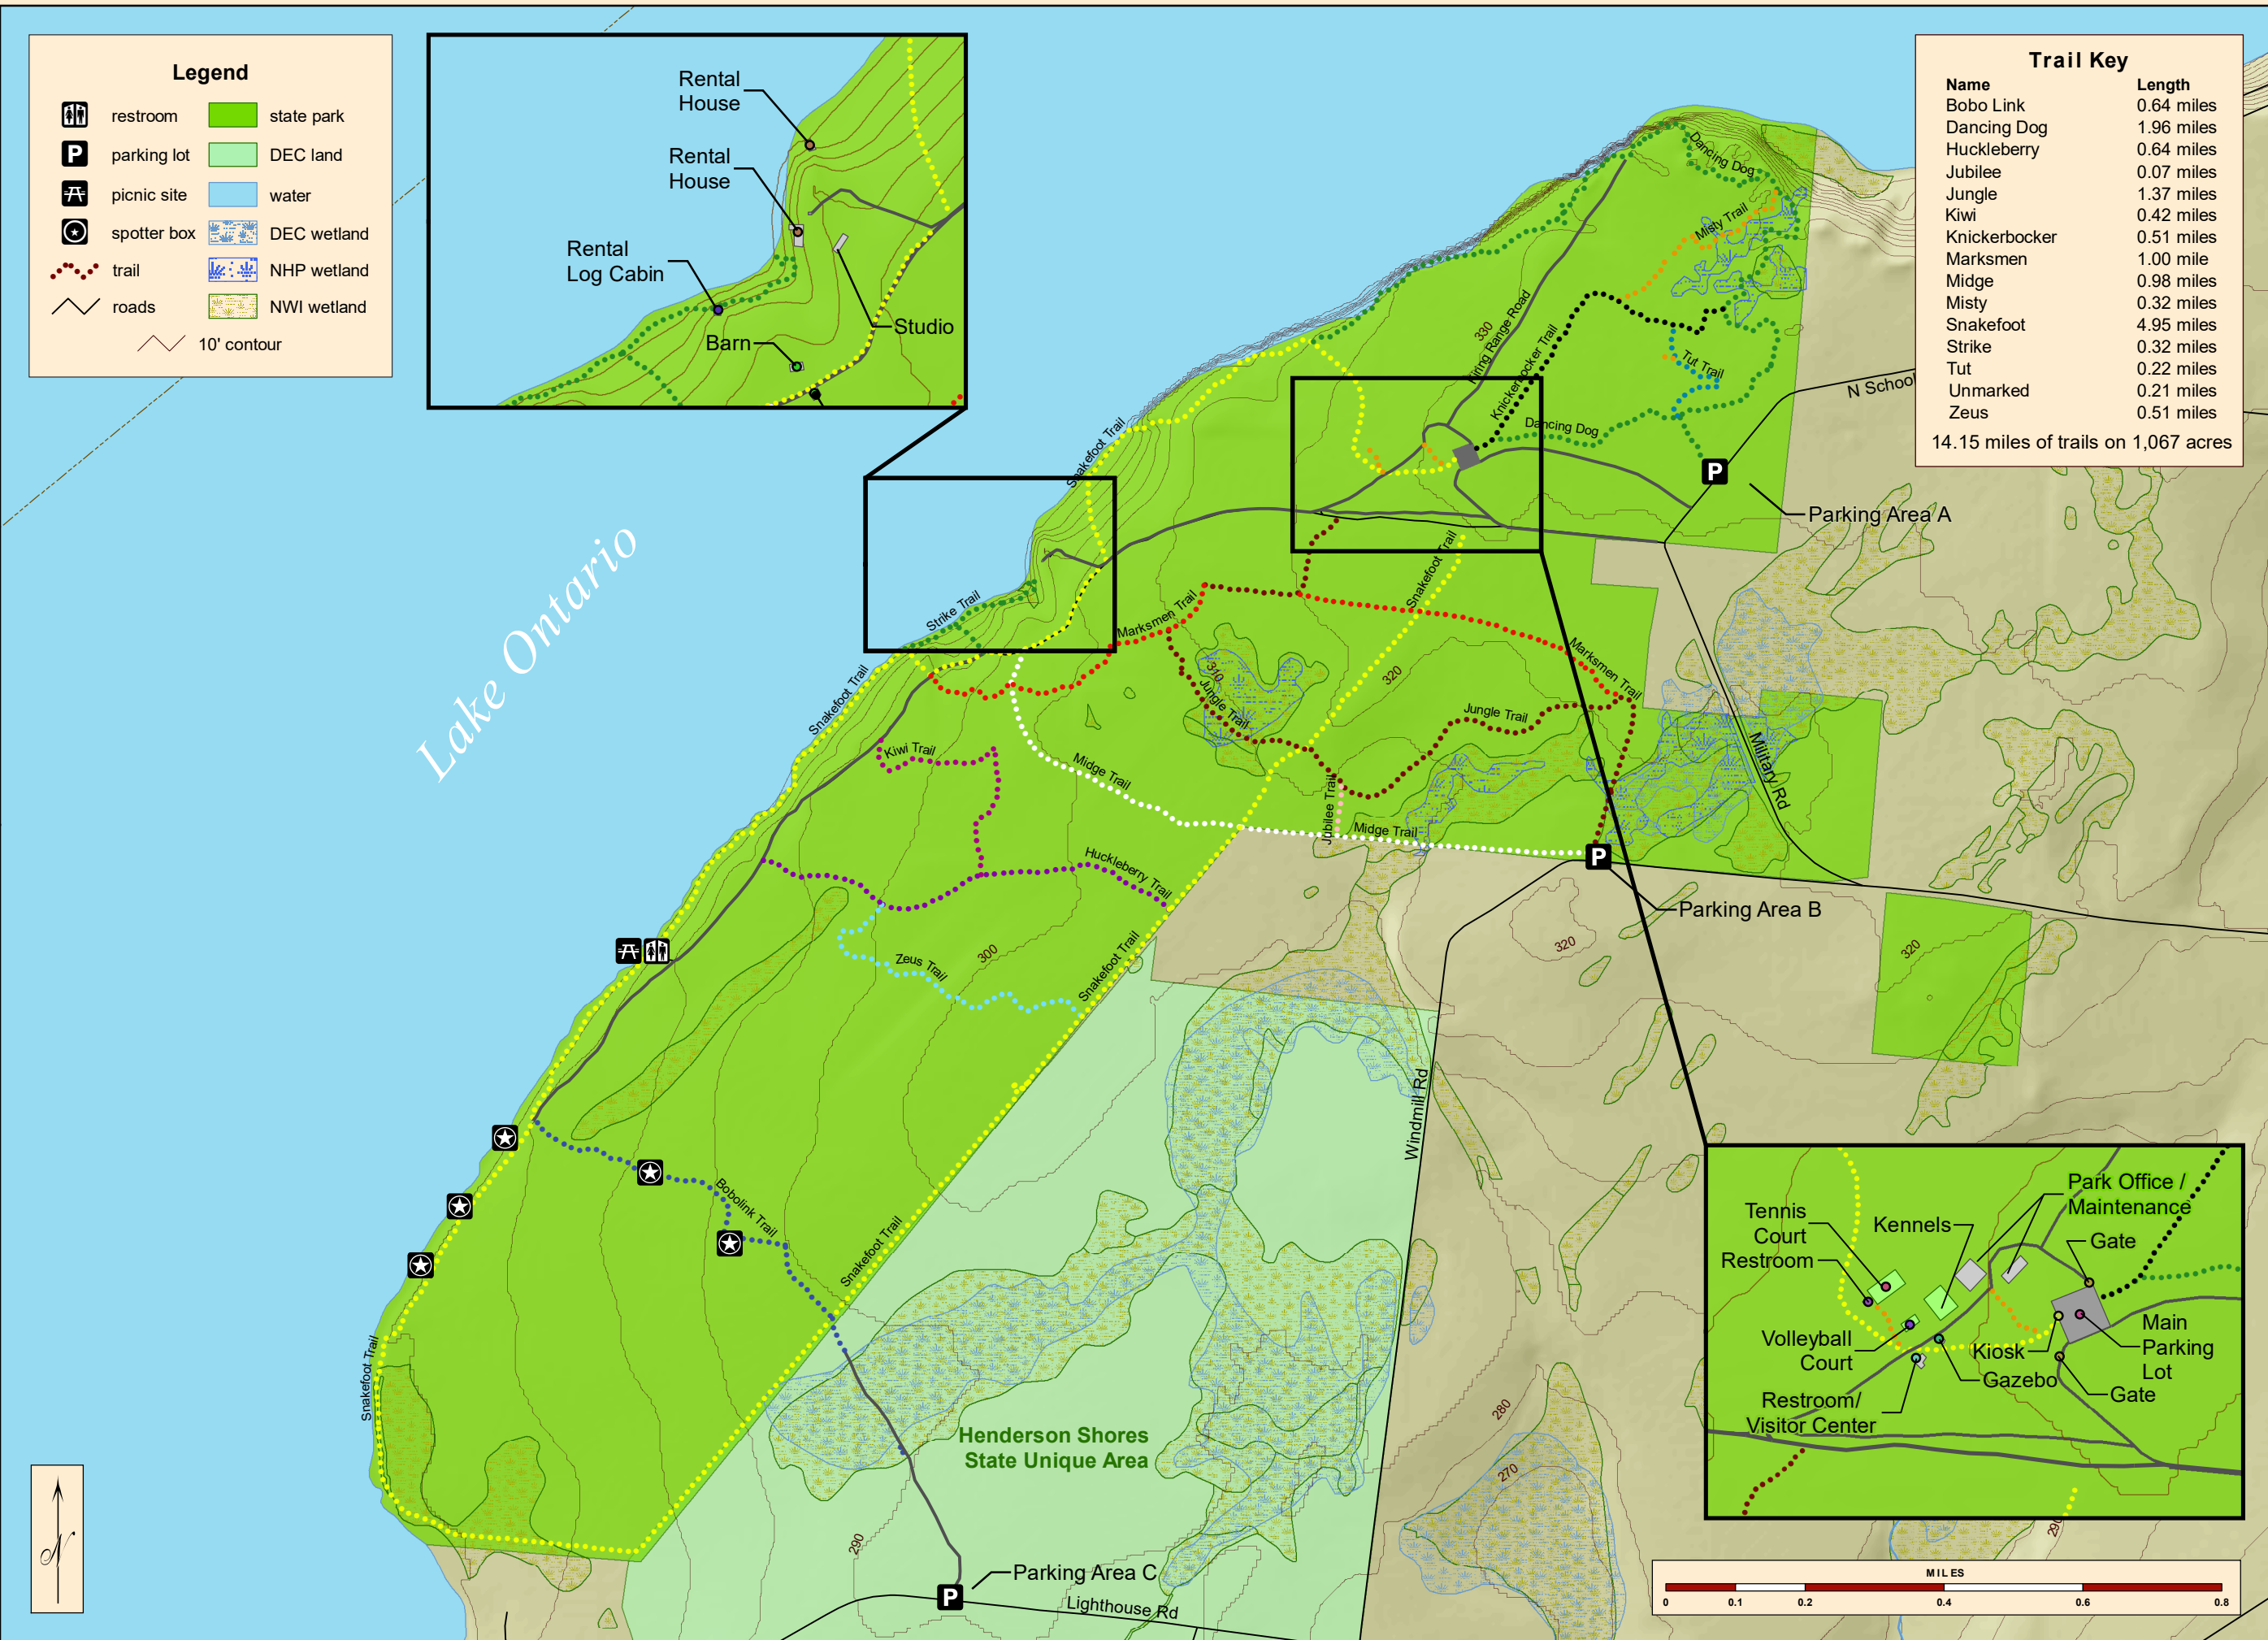

Trail Key

Name	Length
Bobo Link	0.66 miles
Dancing Dog	1.96 miles
Huckleberry	0.64 miles
Jungle	1.66 miles
Knickerbocker	0.51 miles
Marksmen (Hunting Boundary)	1.01 miles
Midge	0.98 miles
Snakefoot	4.95 miles
Unmarked	2.18 miles

13.5 miles of trails on 1,067 acres
This a carry in - carry out park.

Trail Modifications

Robert G. Wehle State Park

Master Plan

Figure #15

Map produced by NYSOPRHP-GIS Unit, June 2, 2010.

Legend

	restroom		state park
	parking lot		DEC land
	picnic site		water
	spotter box		DEC wetland
	trail		NHP wetland
	roads		NWI wetland
	10' contour		

Rental House
Rental House
Rental Log Cabin
Barn
Studio

Trail Key

Name	Length
Bobo Link	0.64 miles
Dancing Dog	1.96 miles
Huckleberry	0.64 miles
Jubilee	0.07 miles
Jungle	1.37 miles
Kiwi	0.42 miles
Knickerbocker	0.51 miles
Marksmen	1.00 mile
Midge	0.98 miles
Misty	0.32 miles
Snakefoot	4.95 miles
Strike	0.32 miles
Tut	0.22 miles
Unmarked	0.21 miles
Zeus	0.51 miles

14.15 miles of trails on 1,067 acres

Trail Map

Robert G. Wehle State Park

Map produced by NYSOPRHP-GIS Unit, May 18, 2010.

Master Plan
Figure #16