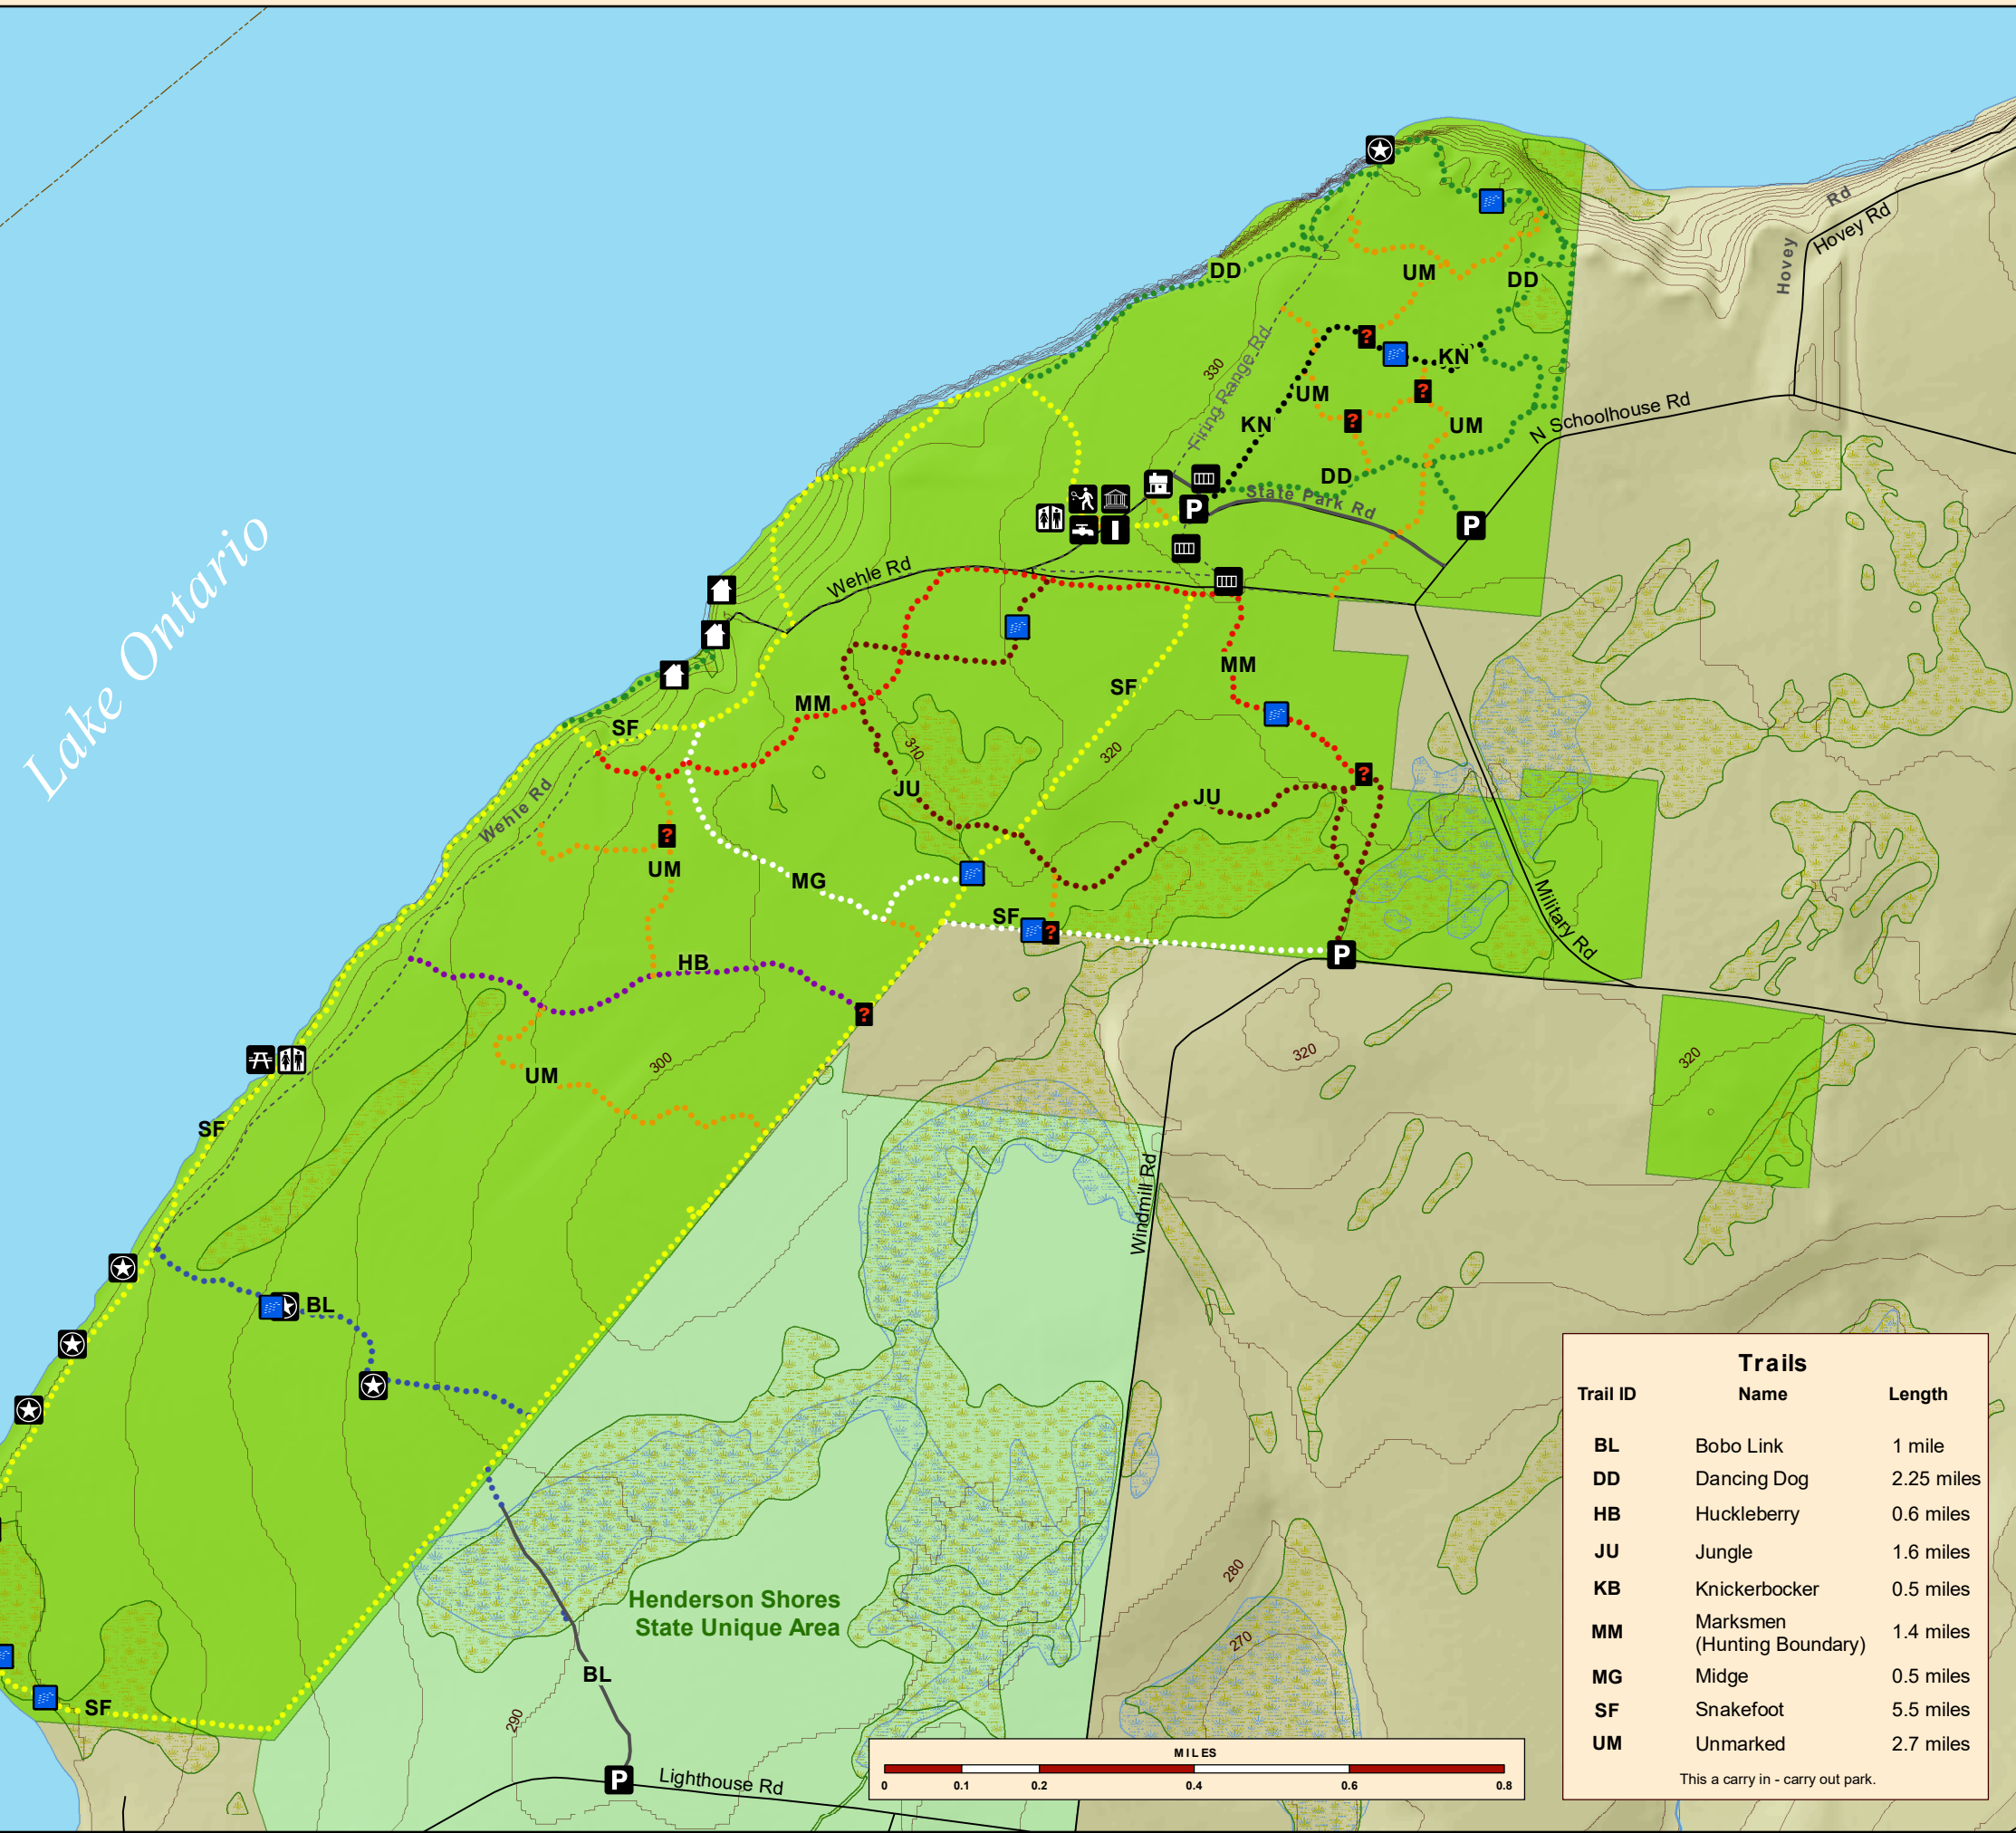

Legend

	state parks land		park office
	DEC land		rental
	water		restroom
	NWI wetlands		interpretive center
	DEC Wetlands		gate
	streams		kiosk
	trails		pill box
	roads		tennis court
	insufficient signage		parking lot
	soggy trail		picnic area
			water spigot

Trail ID	Trails Name	Length
BL	Bobo Link	1 mile
DD	Dancing Dog	2.25 miles
HB	Huckleberry	0.6 miles
JU	Jungle	1.6 miles
KB	Knickerbocker	0.5 miles
MM	Marksmen (Hunting Boundary)	1.4 miles
MG	Midge	0.5 miles
SF	Snakefoot	5.5 miles
UM	Unmarked	2.7 miles

This a carry in - carry out park.

Master Plan
Figure #13

Trail Assessment

Robert G. Wehle State Park

Map produced by NYSOPRHP-GIS Unit, April 1, 2010.