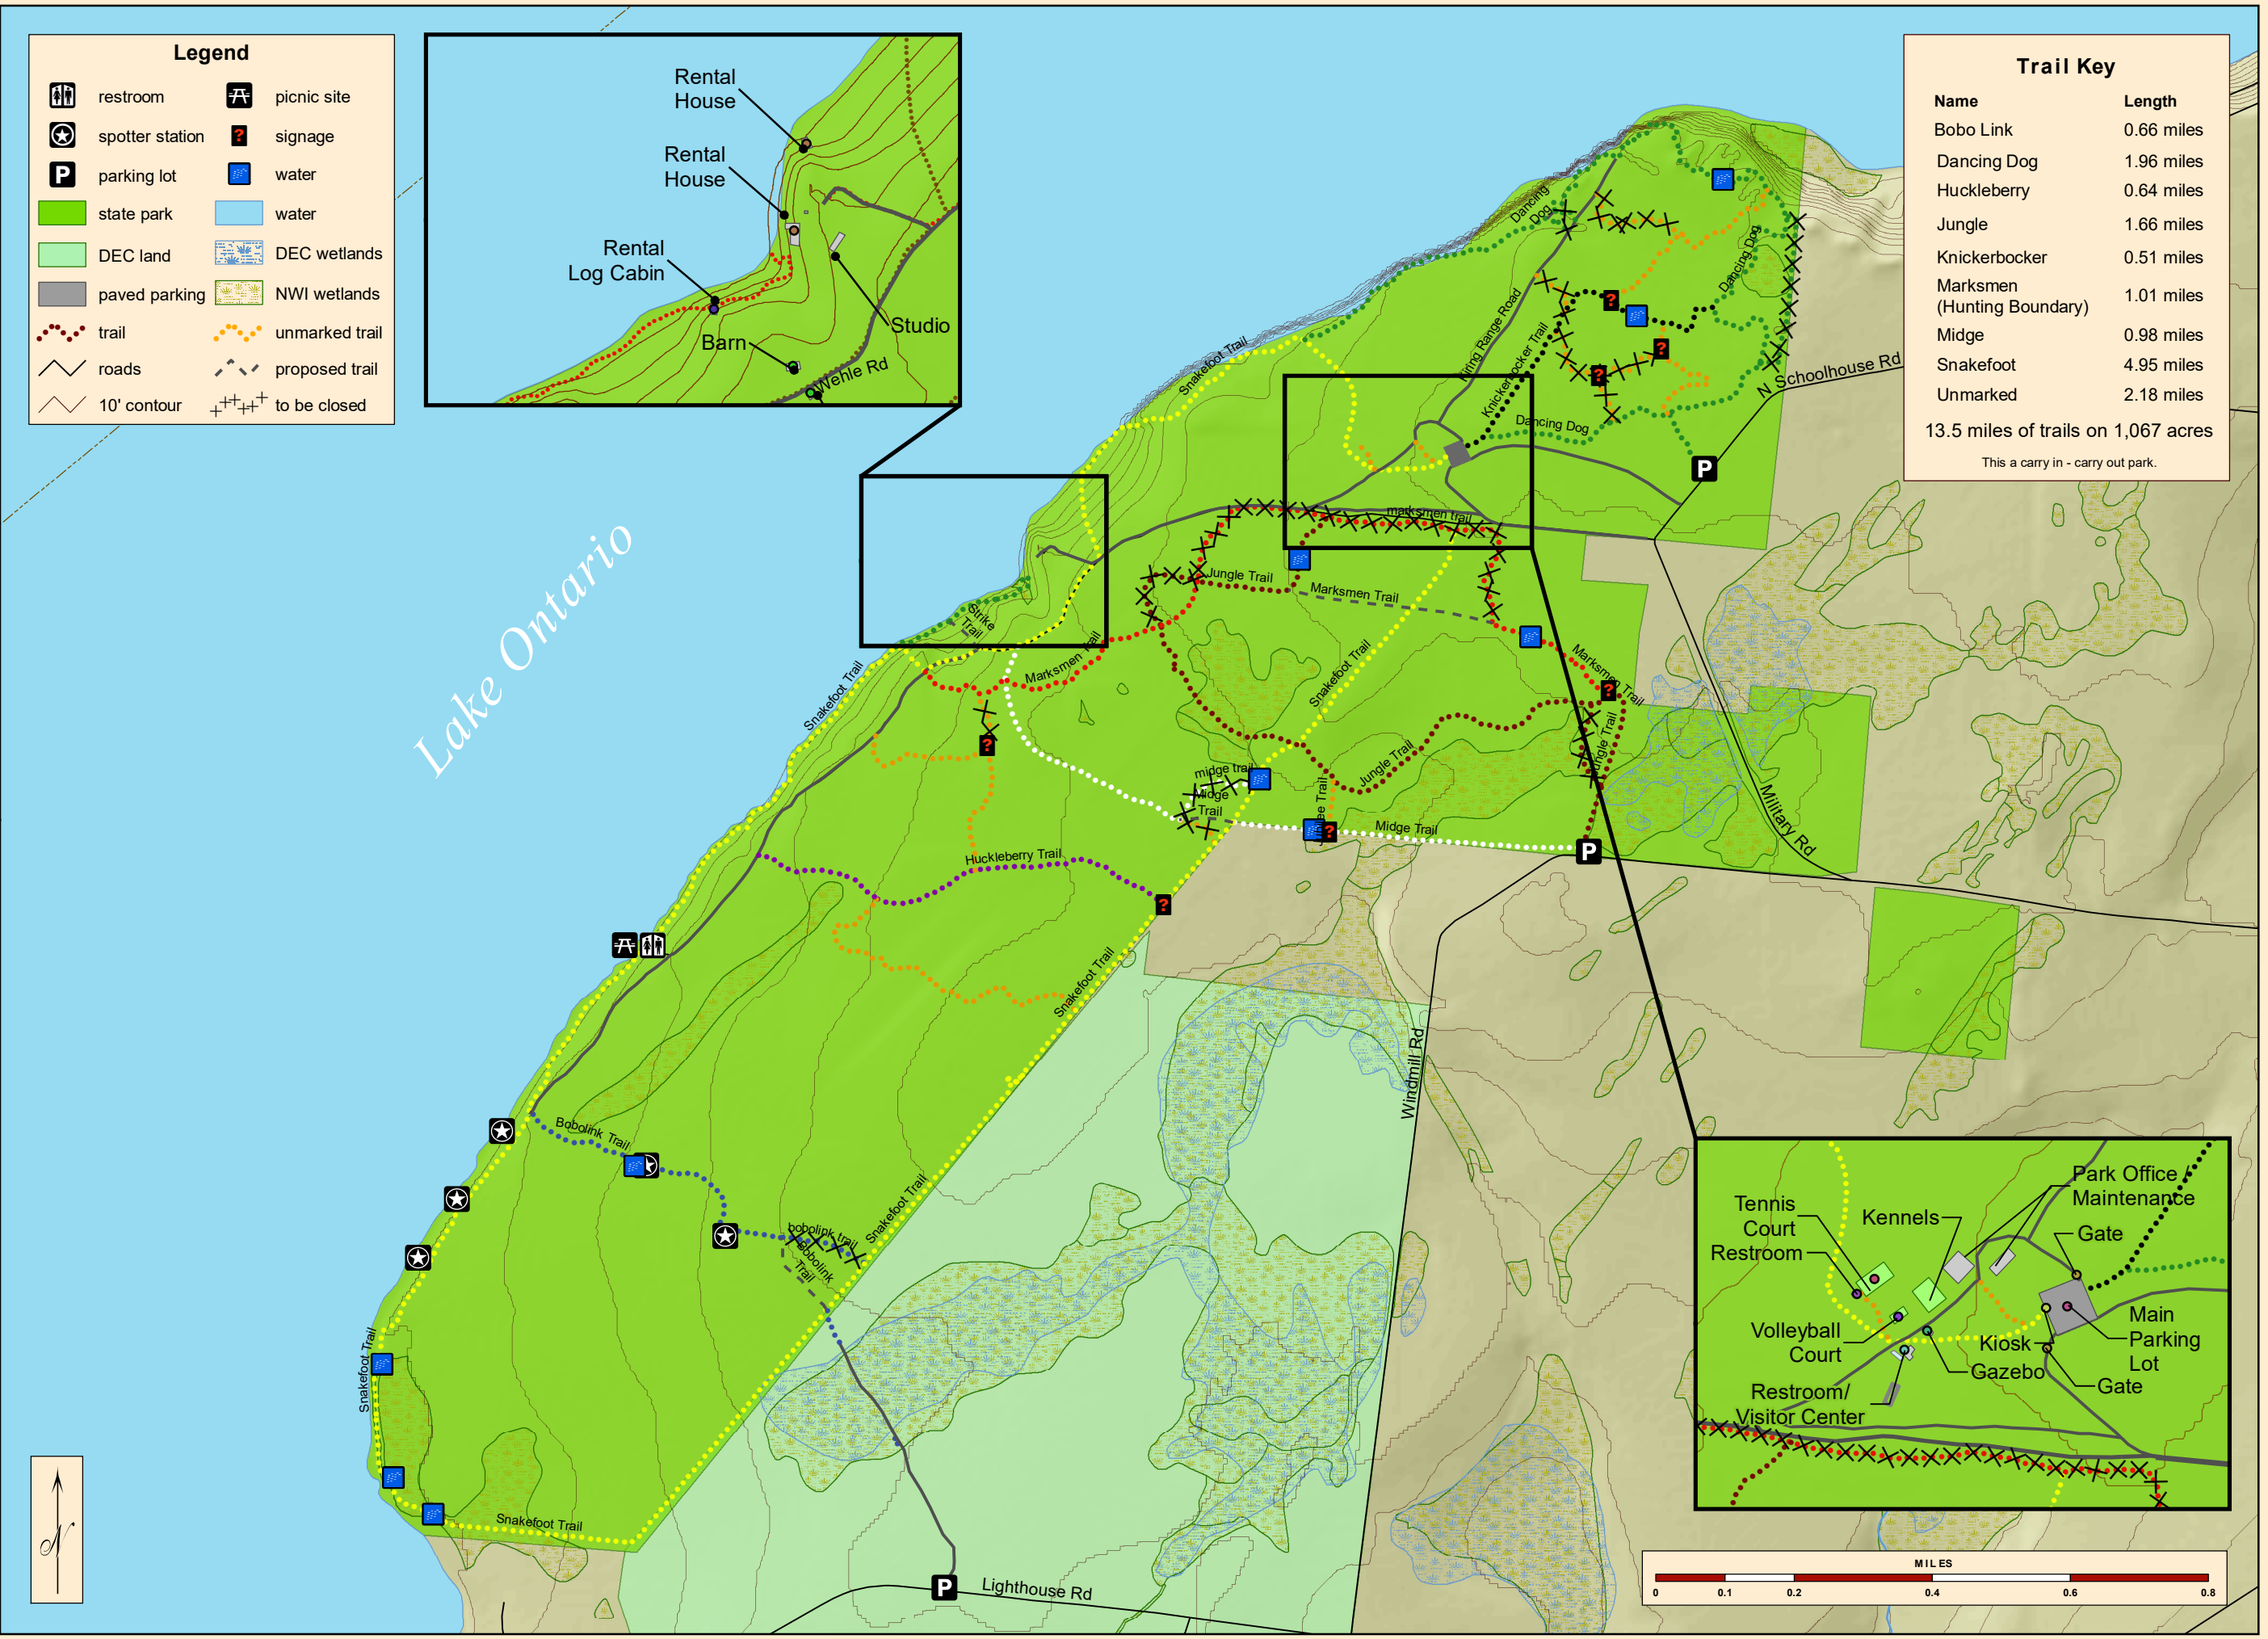

Trail Key

Name	Length
Bobo Link	0.66 miles
Dancing Dog	1.96 miles
Huckleberry	0.64 miles
Jungle	1.66 miles
Knickerbocker	0.51 miles
Marksmen (Hunting Boundary)	1.01 miles
Midge	0.98 miles
Snakefoot	4.95 miles
Unmarked	2.18 miles

13.5 miles of trails on 1,067 acres
This a carry in - carry out park.