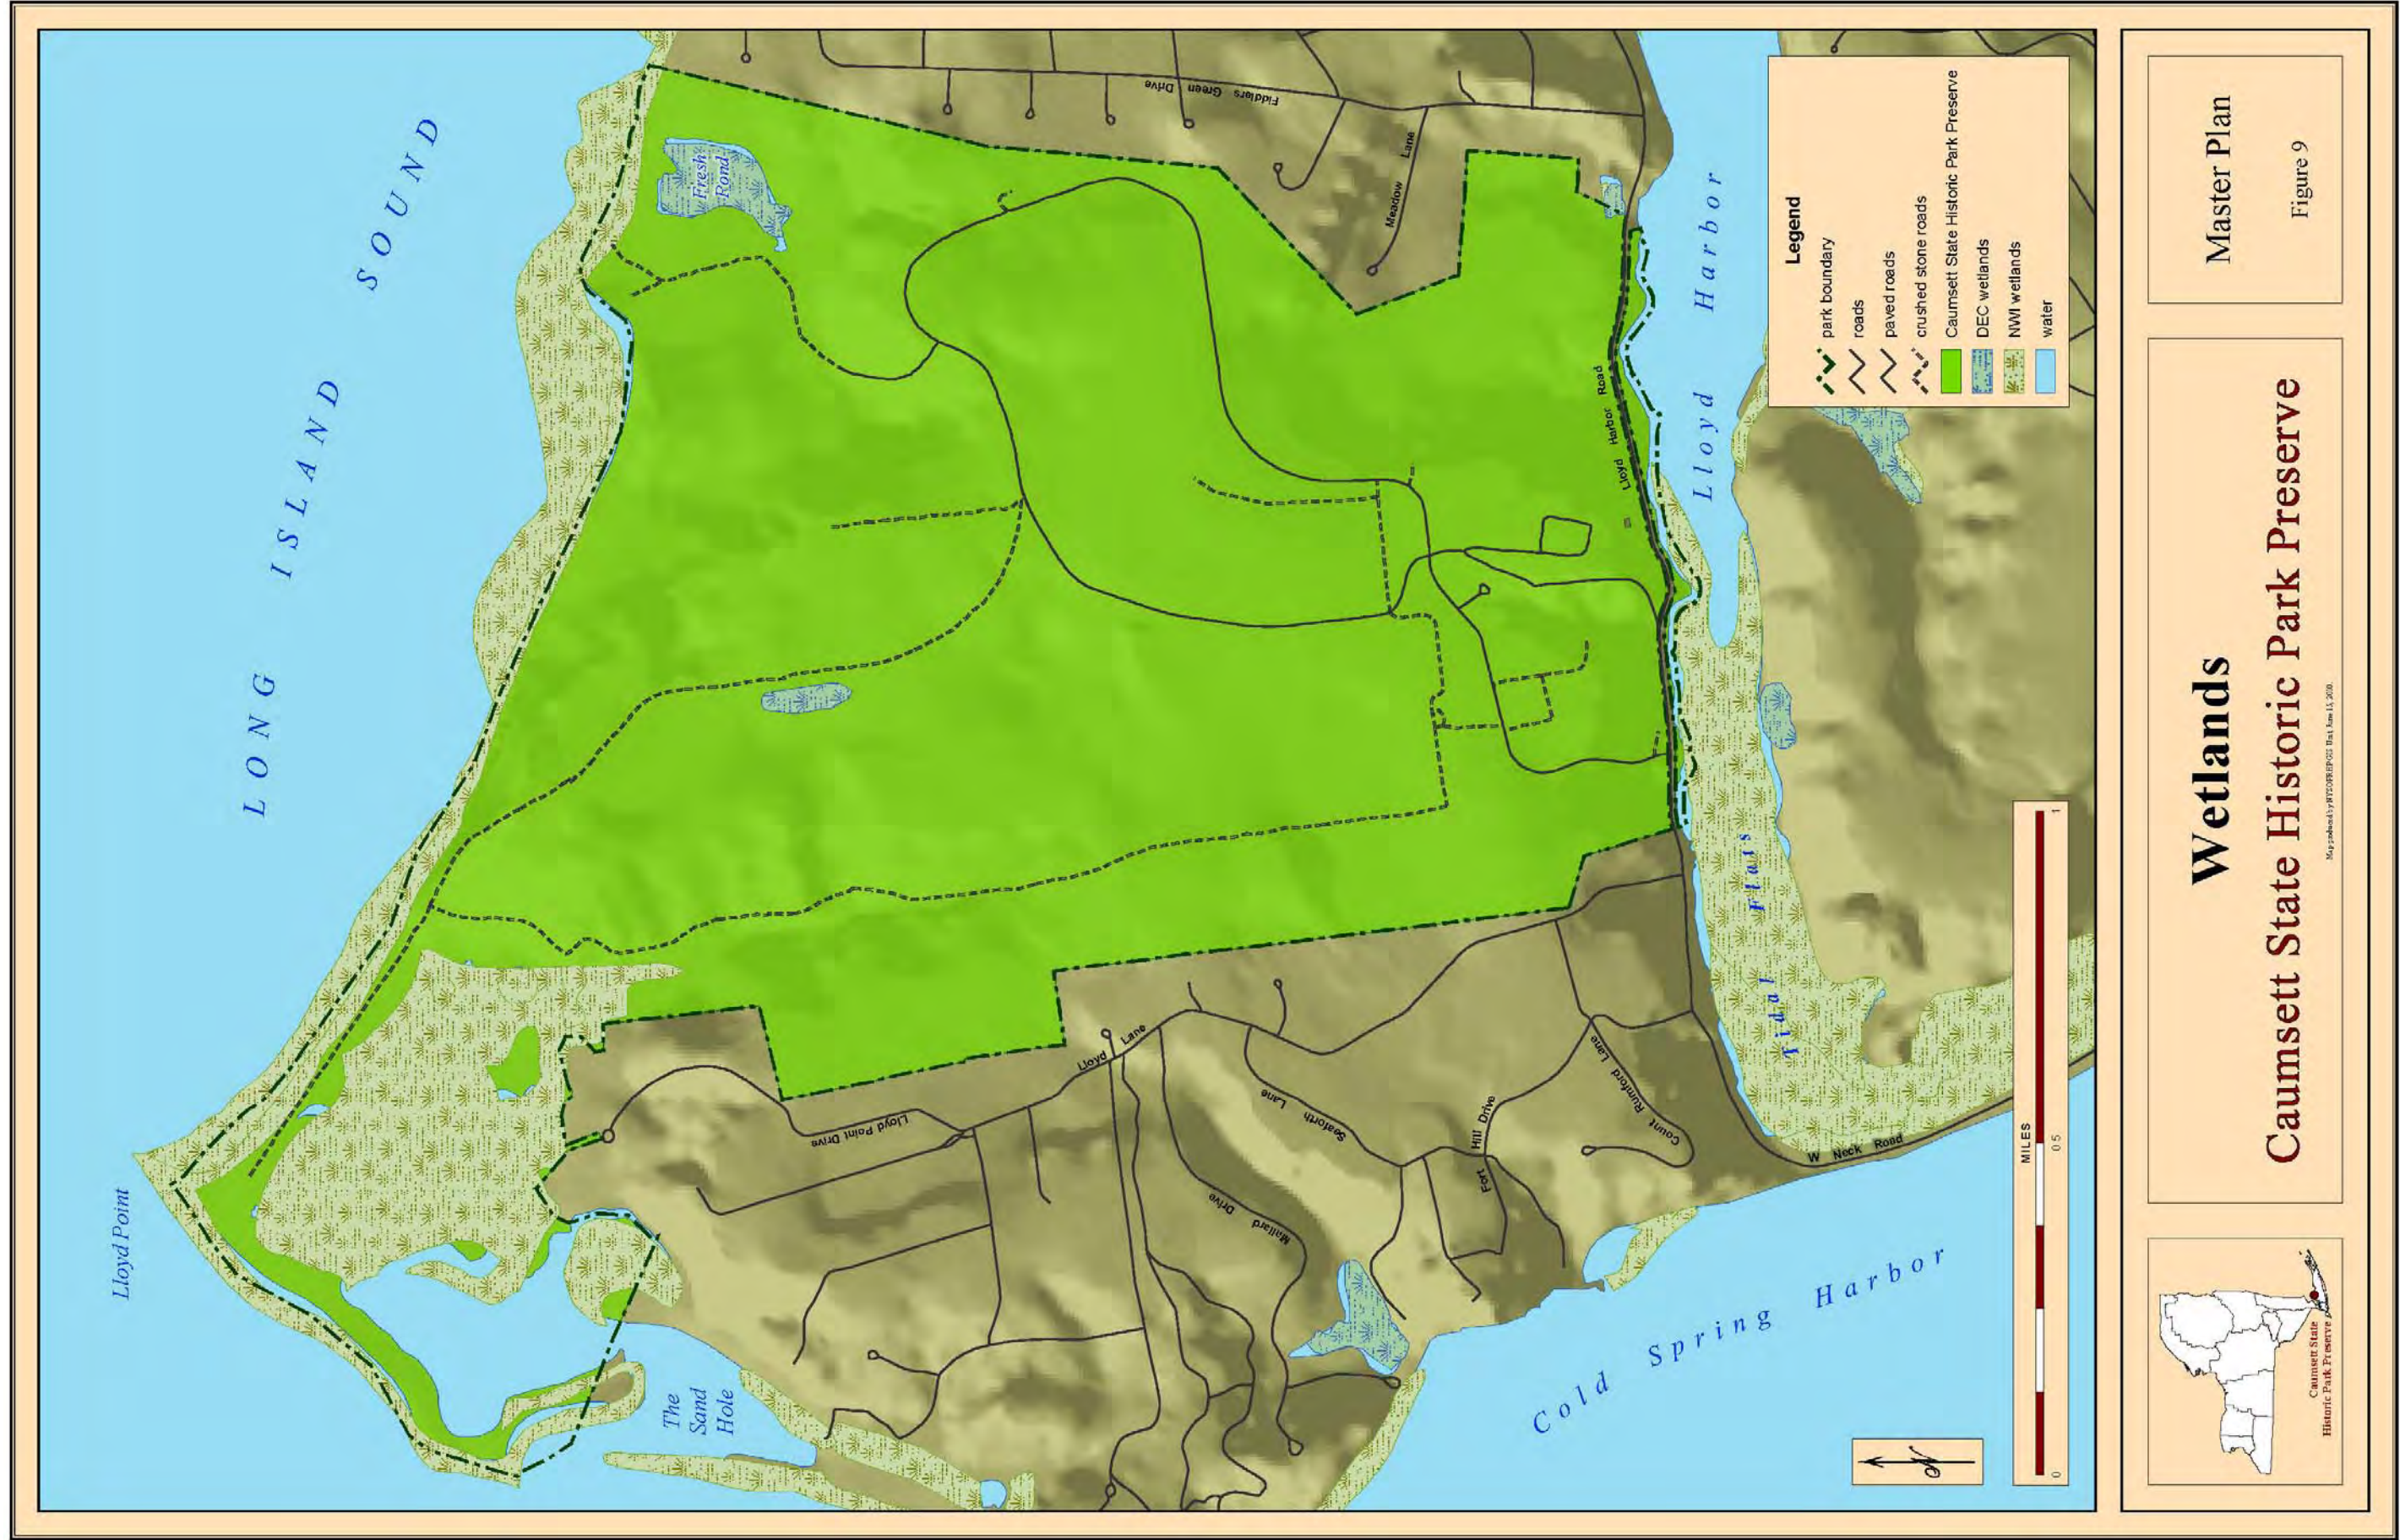

Master Plan

Figure 6

Soils
Caumsett State Historic Park Preserve

Master Plan
 Figure 7

Master Plan
Figure 9

Wetlands
Caumsett State Historic Park Preserve

Map prepared by PTDOR&POT, Inc. June 13, 2008

Master Plan
Figure 10

Figure 12

Field Estate
Caumsett State Historic Park Preserve

Map produced by NY SOFRAH-CIS Data, September 16, 2009

Master Plan

Figure 13