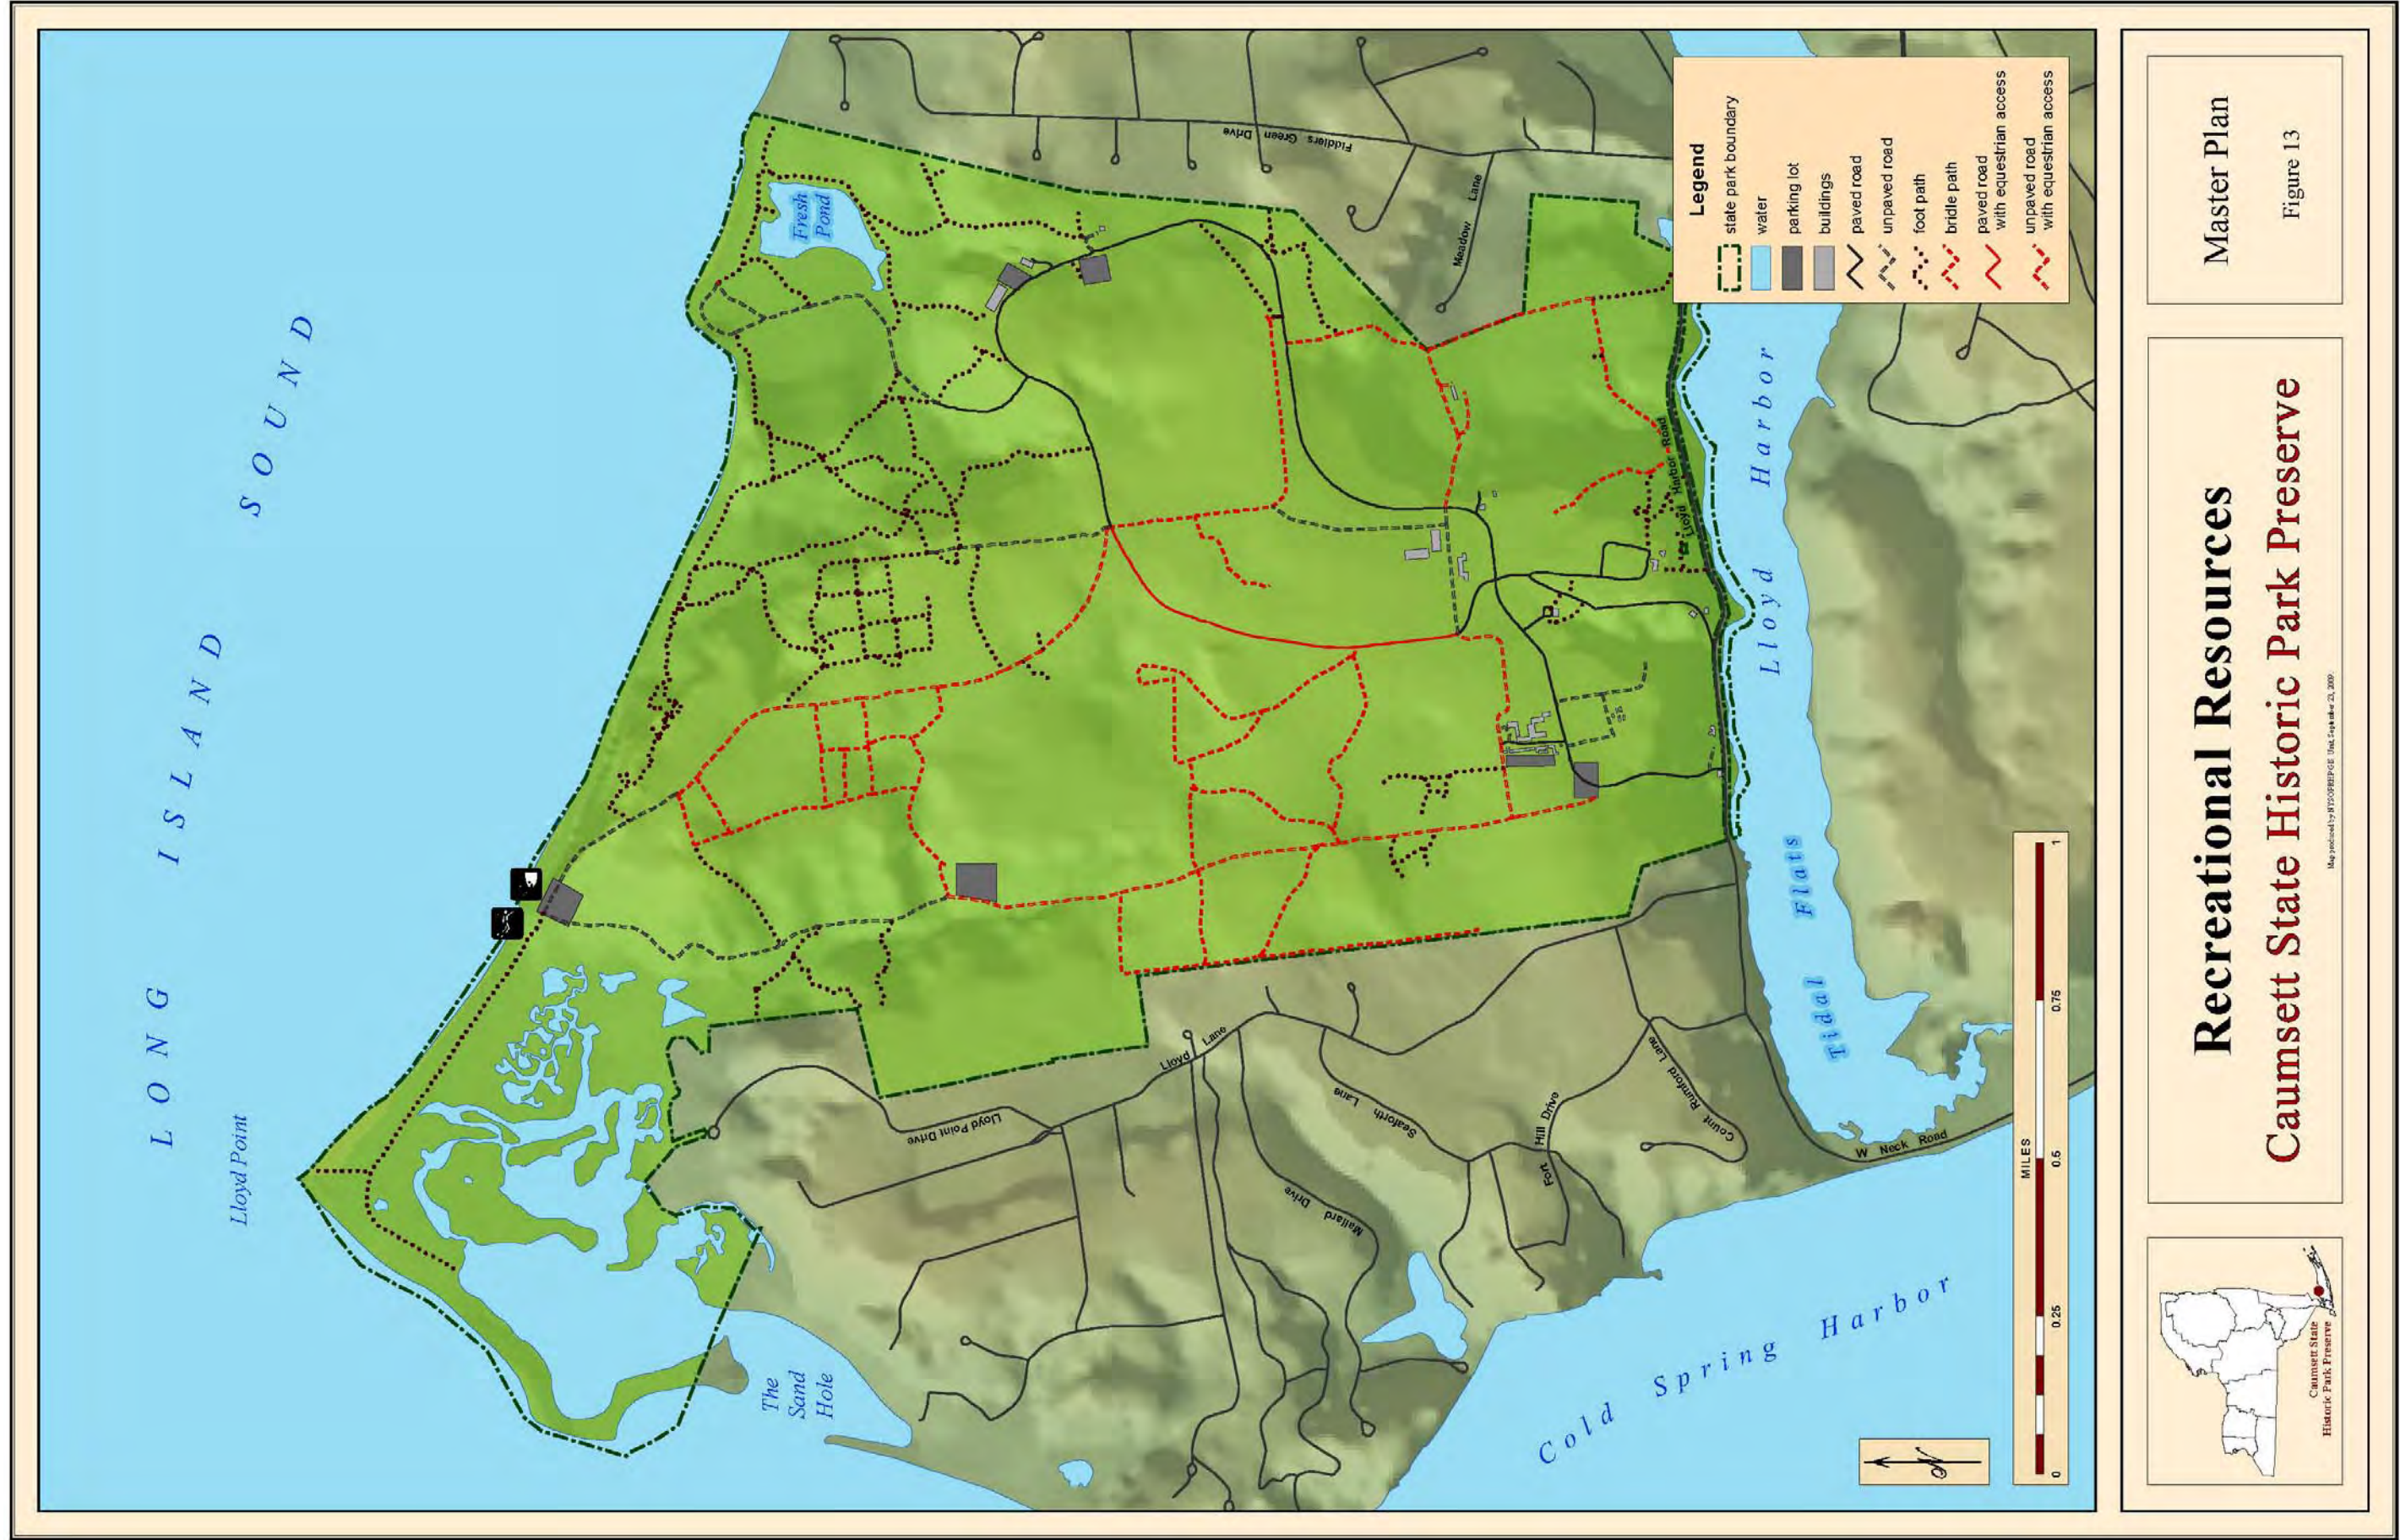

Figure 12

Field Estate
Caumsett State Historic Park Preserve

Map produced by NY SOFRAH-CIS Data, September 16, 2009

Master Plan

Figure 13