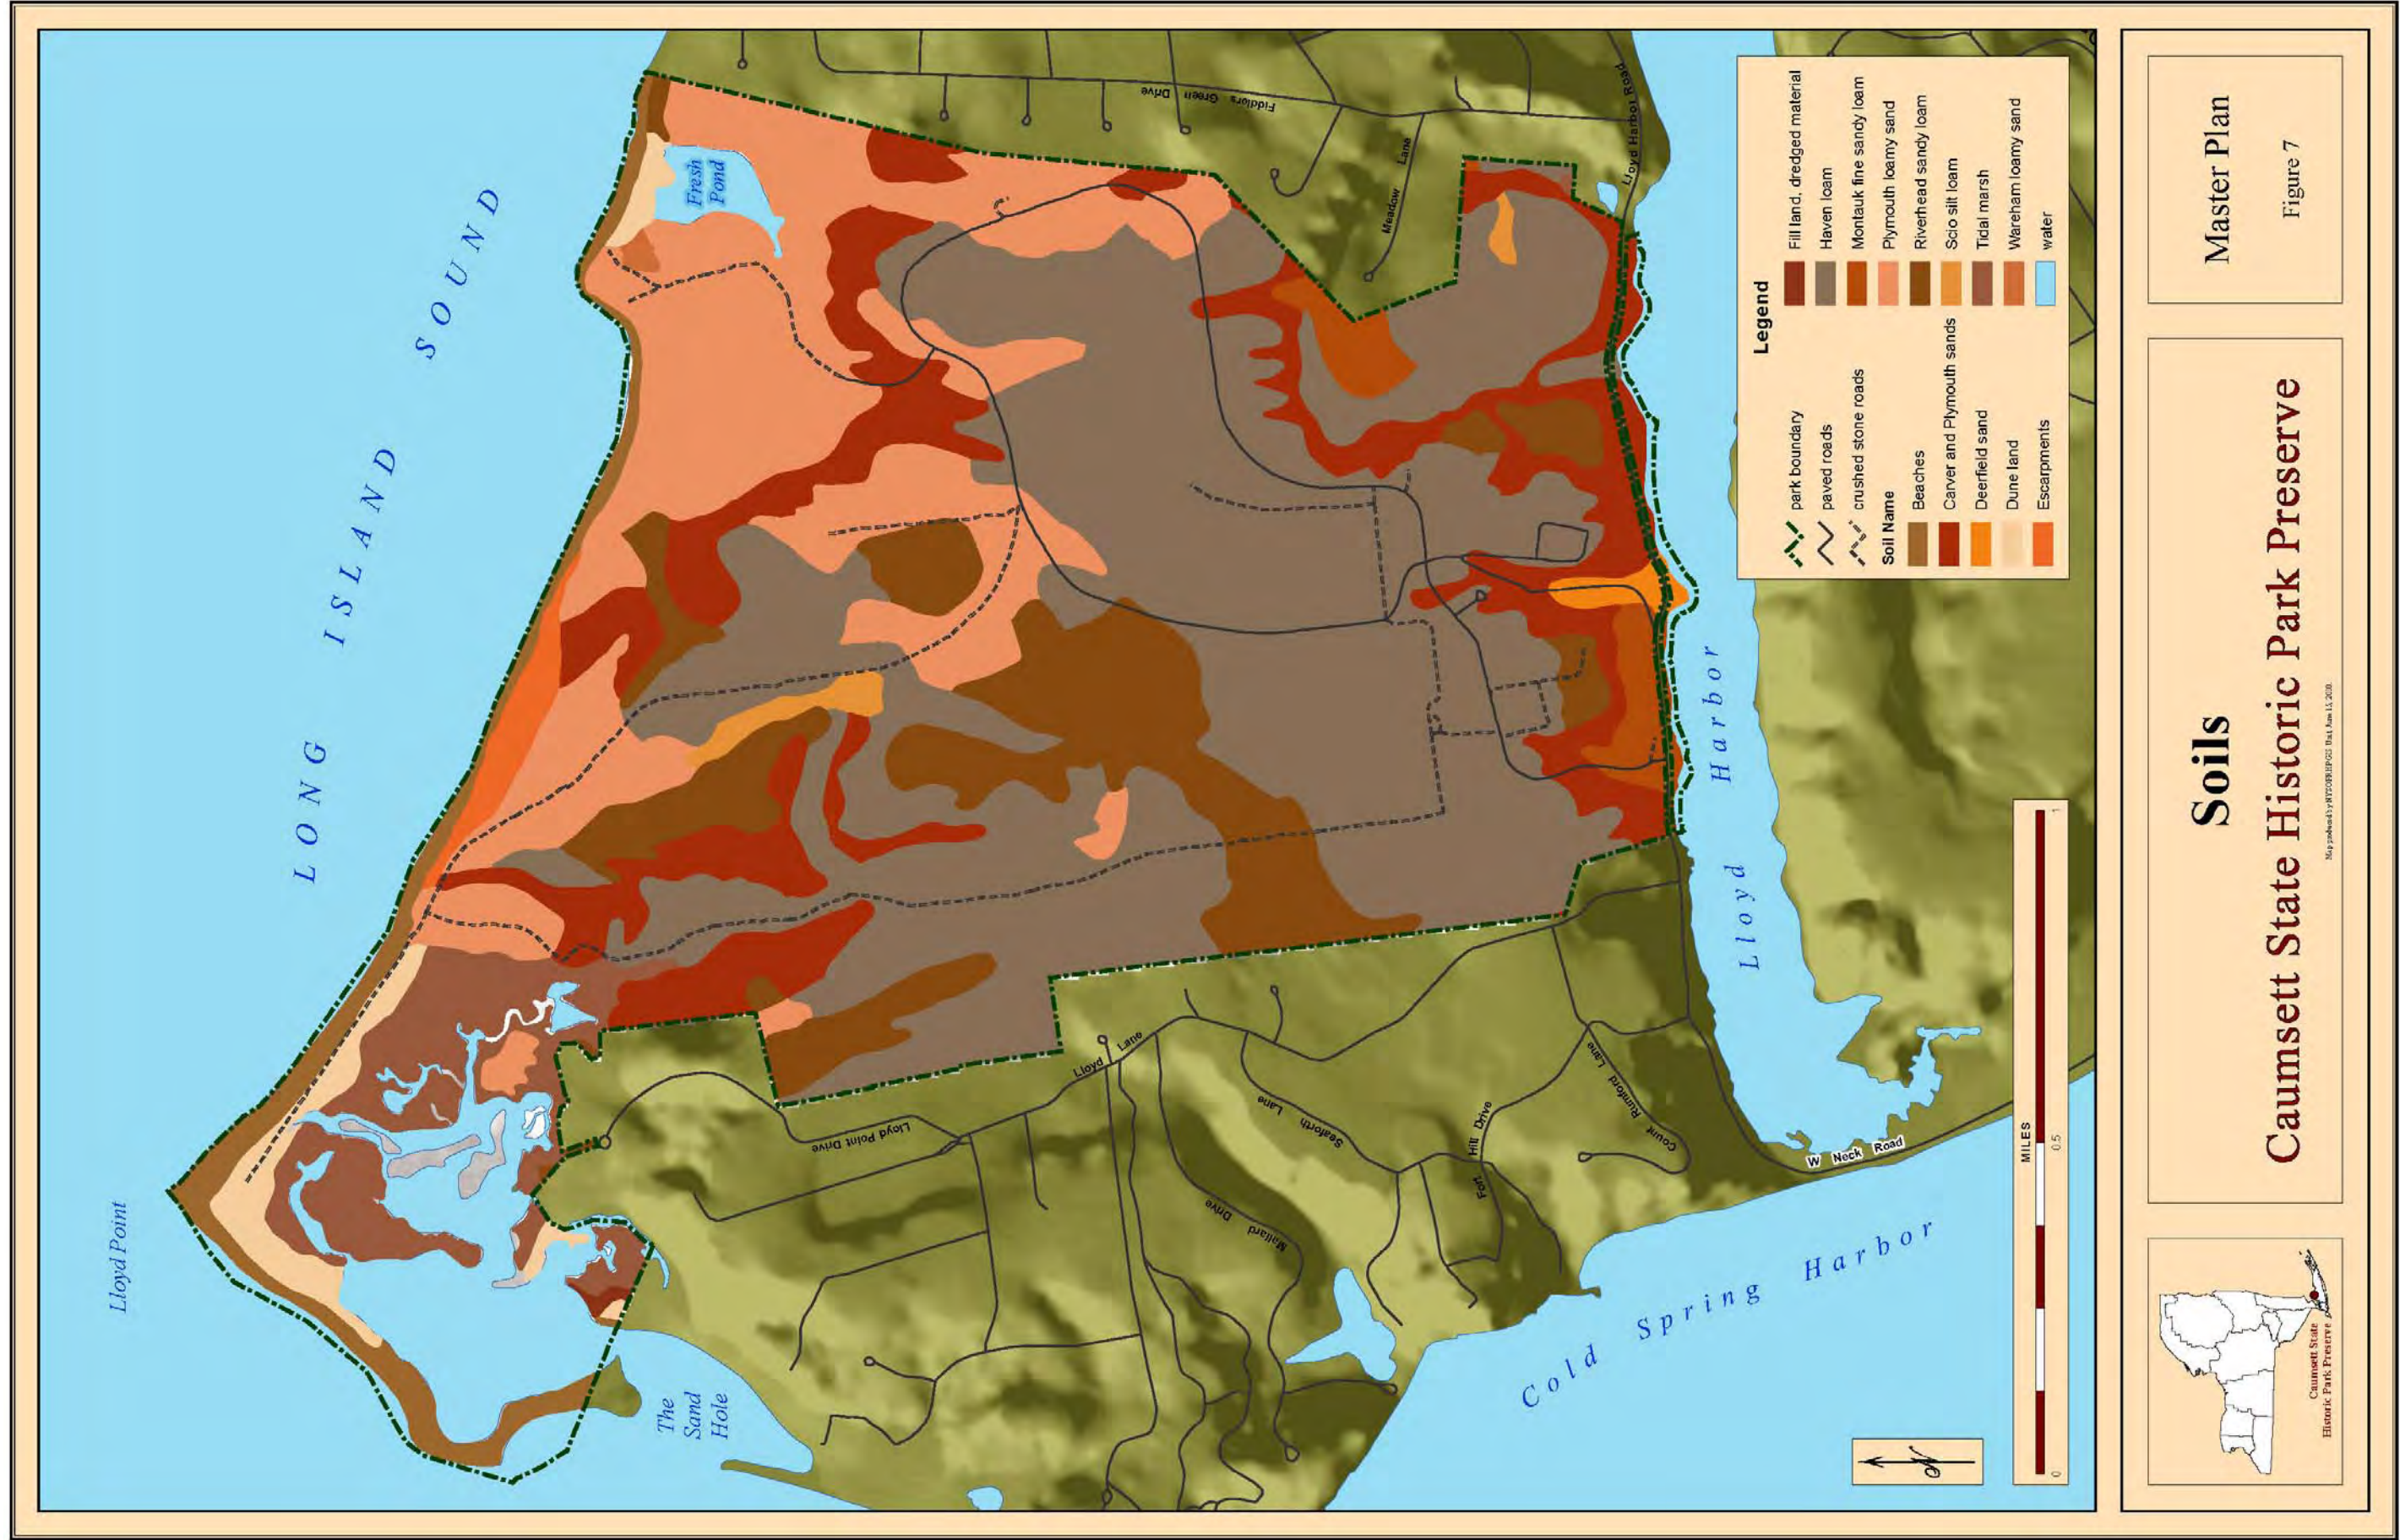

Master Plan

Figure 6

Soils
Caumsett State Historic Park Preserve

Master Plan
 Figure 7

Master Plan
Figure 9

Wetlands
Caumsett State Historic Park Preserve

Map prepared by PTDOR&POT, Inc. June 13, 2008

Master Plan
Figure 10