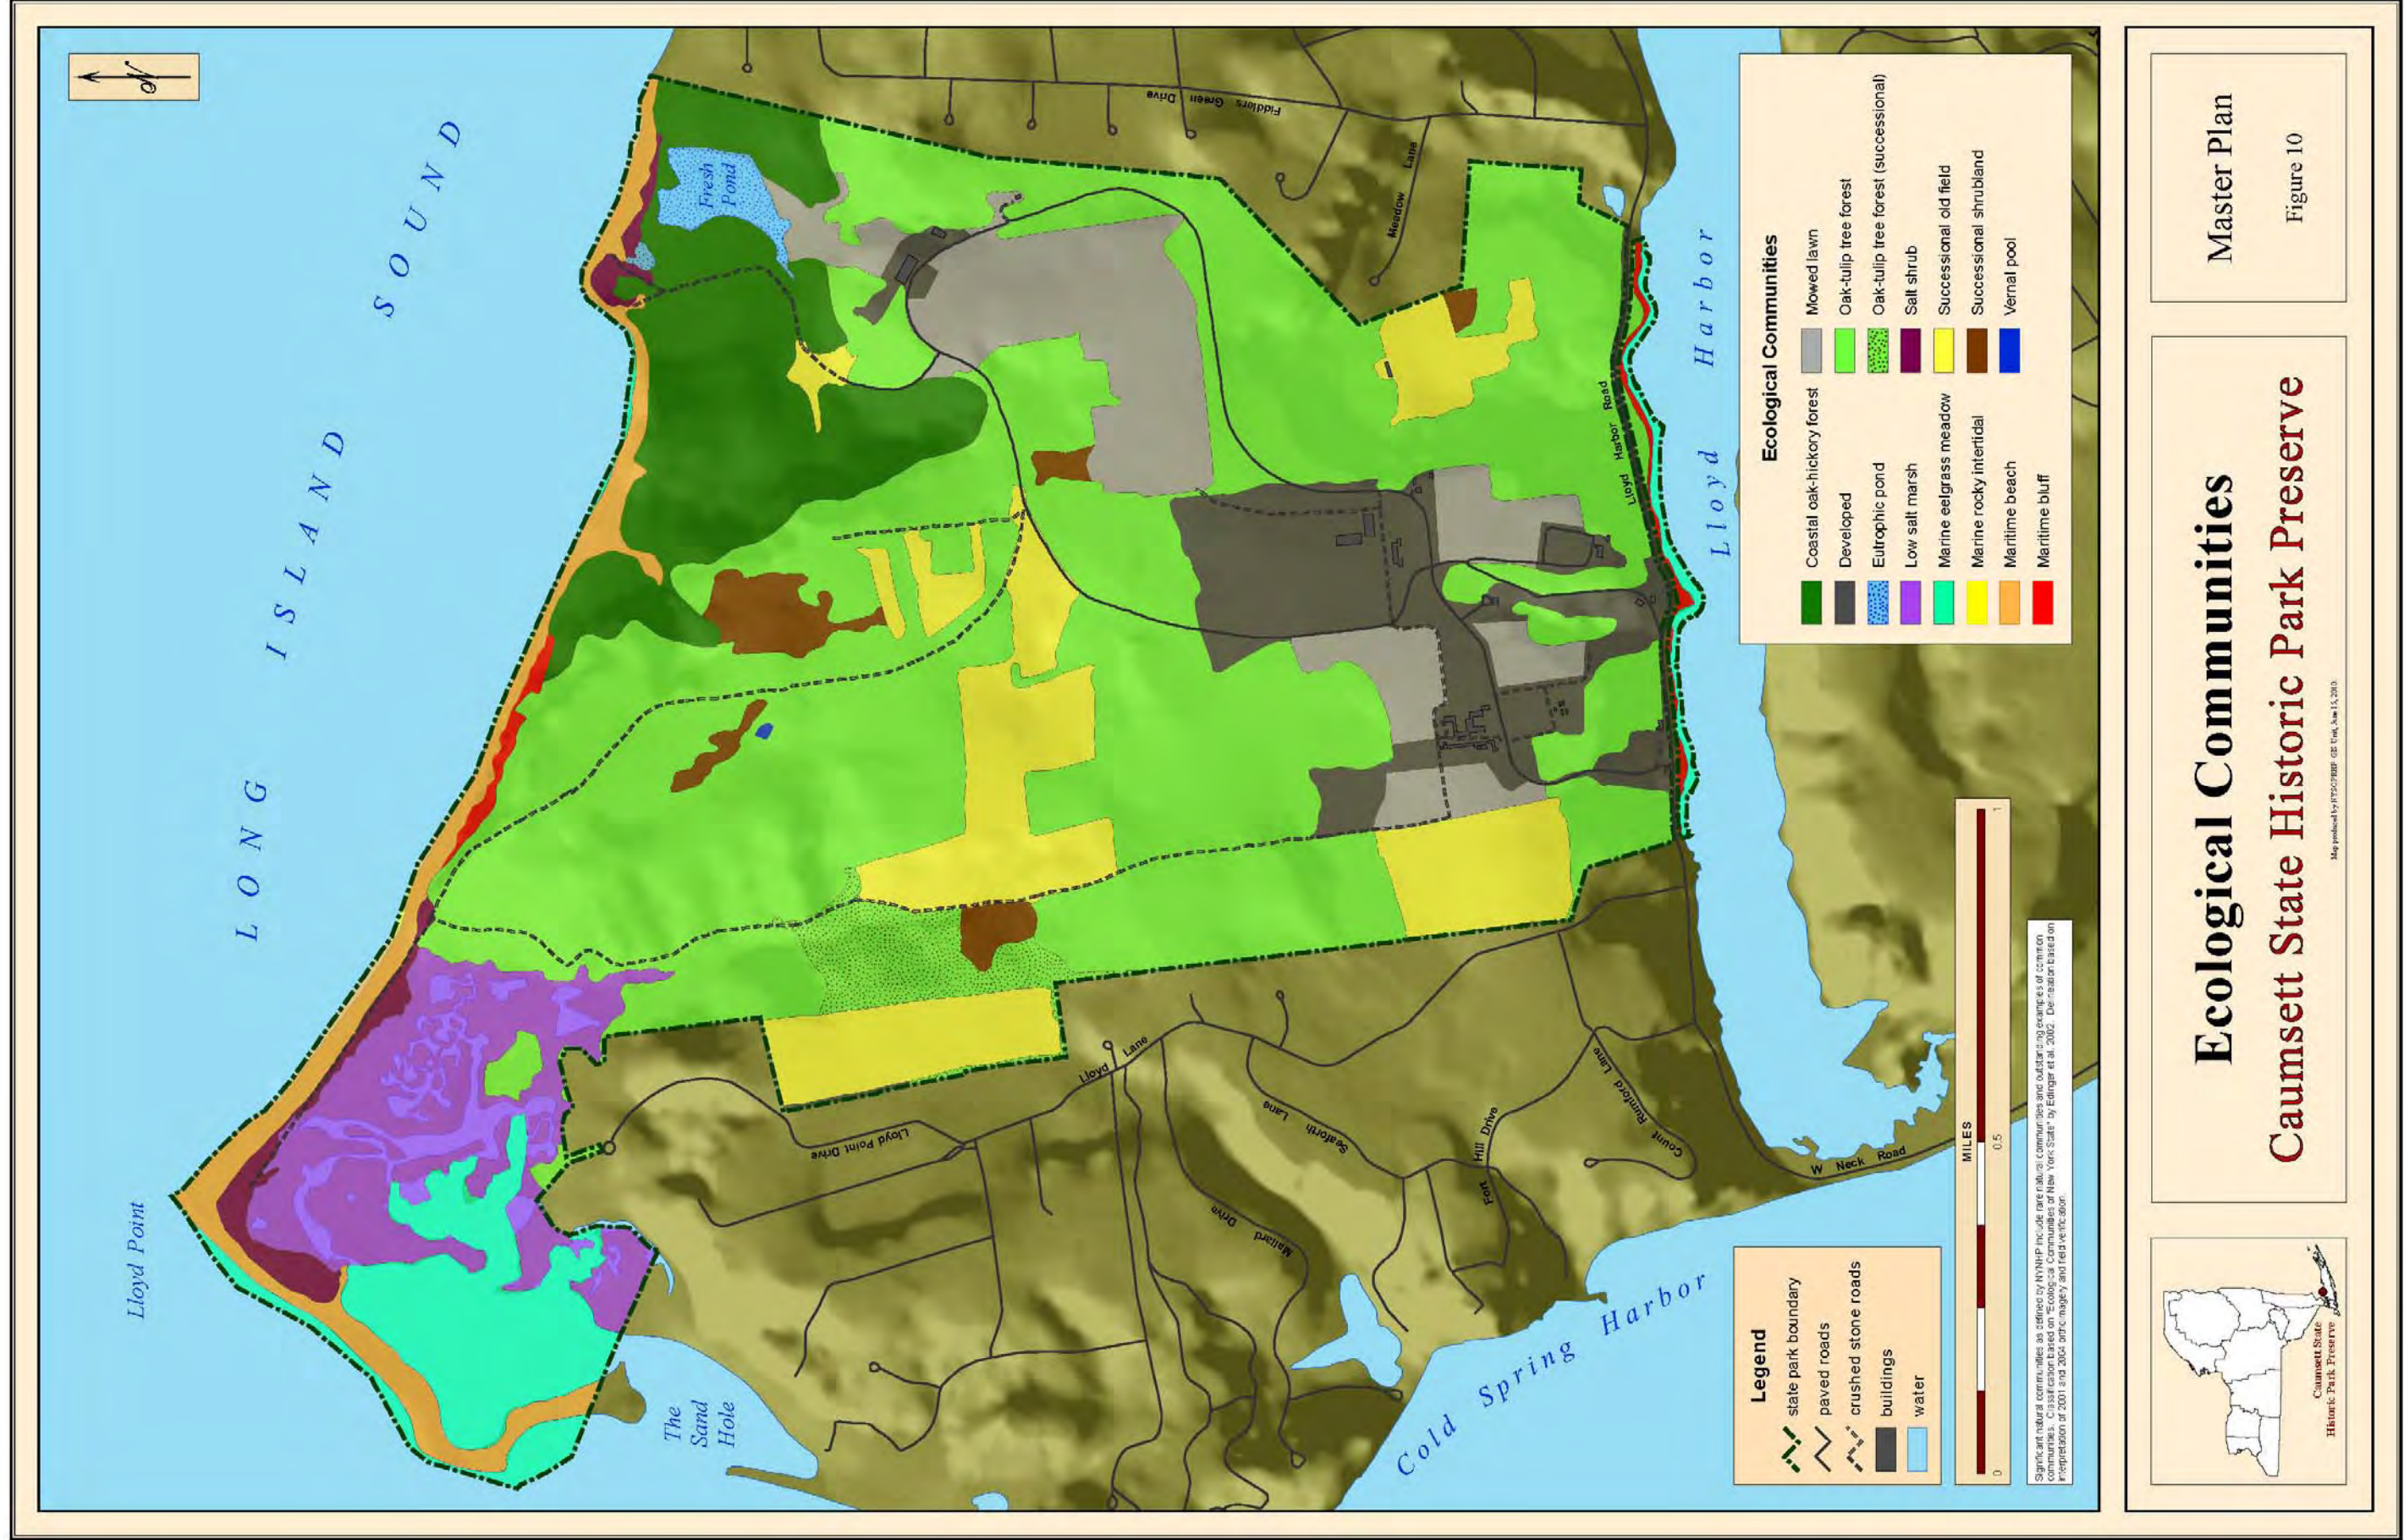

Master Plan

Figure 6

Soils
Caumsett State Historic Park Preserve

Master Plan
 Figure 7

Master Plan
Figure 9

Wetlands
Caumsett State Historic Park Preserve

Map prepared by PTDOR&POT, Inc. June 13, 2008

Master Plan
Figure 10