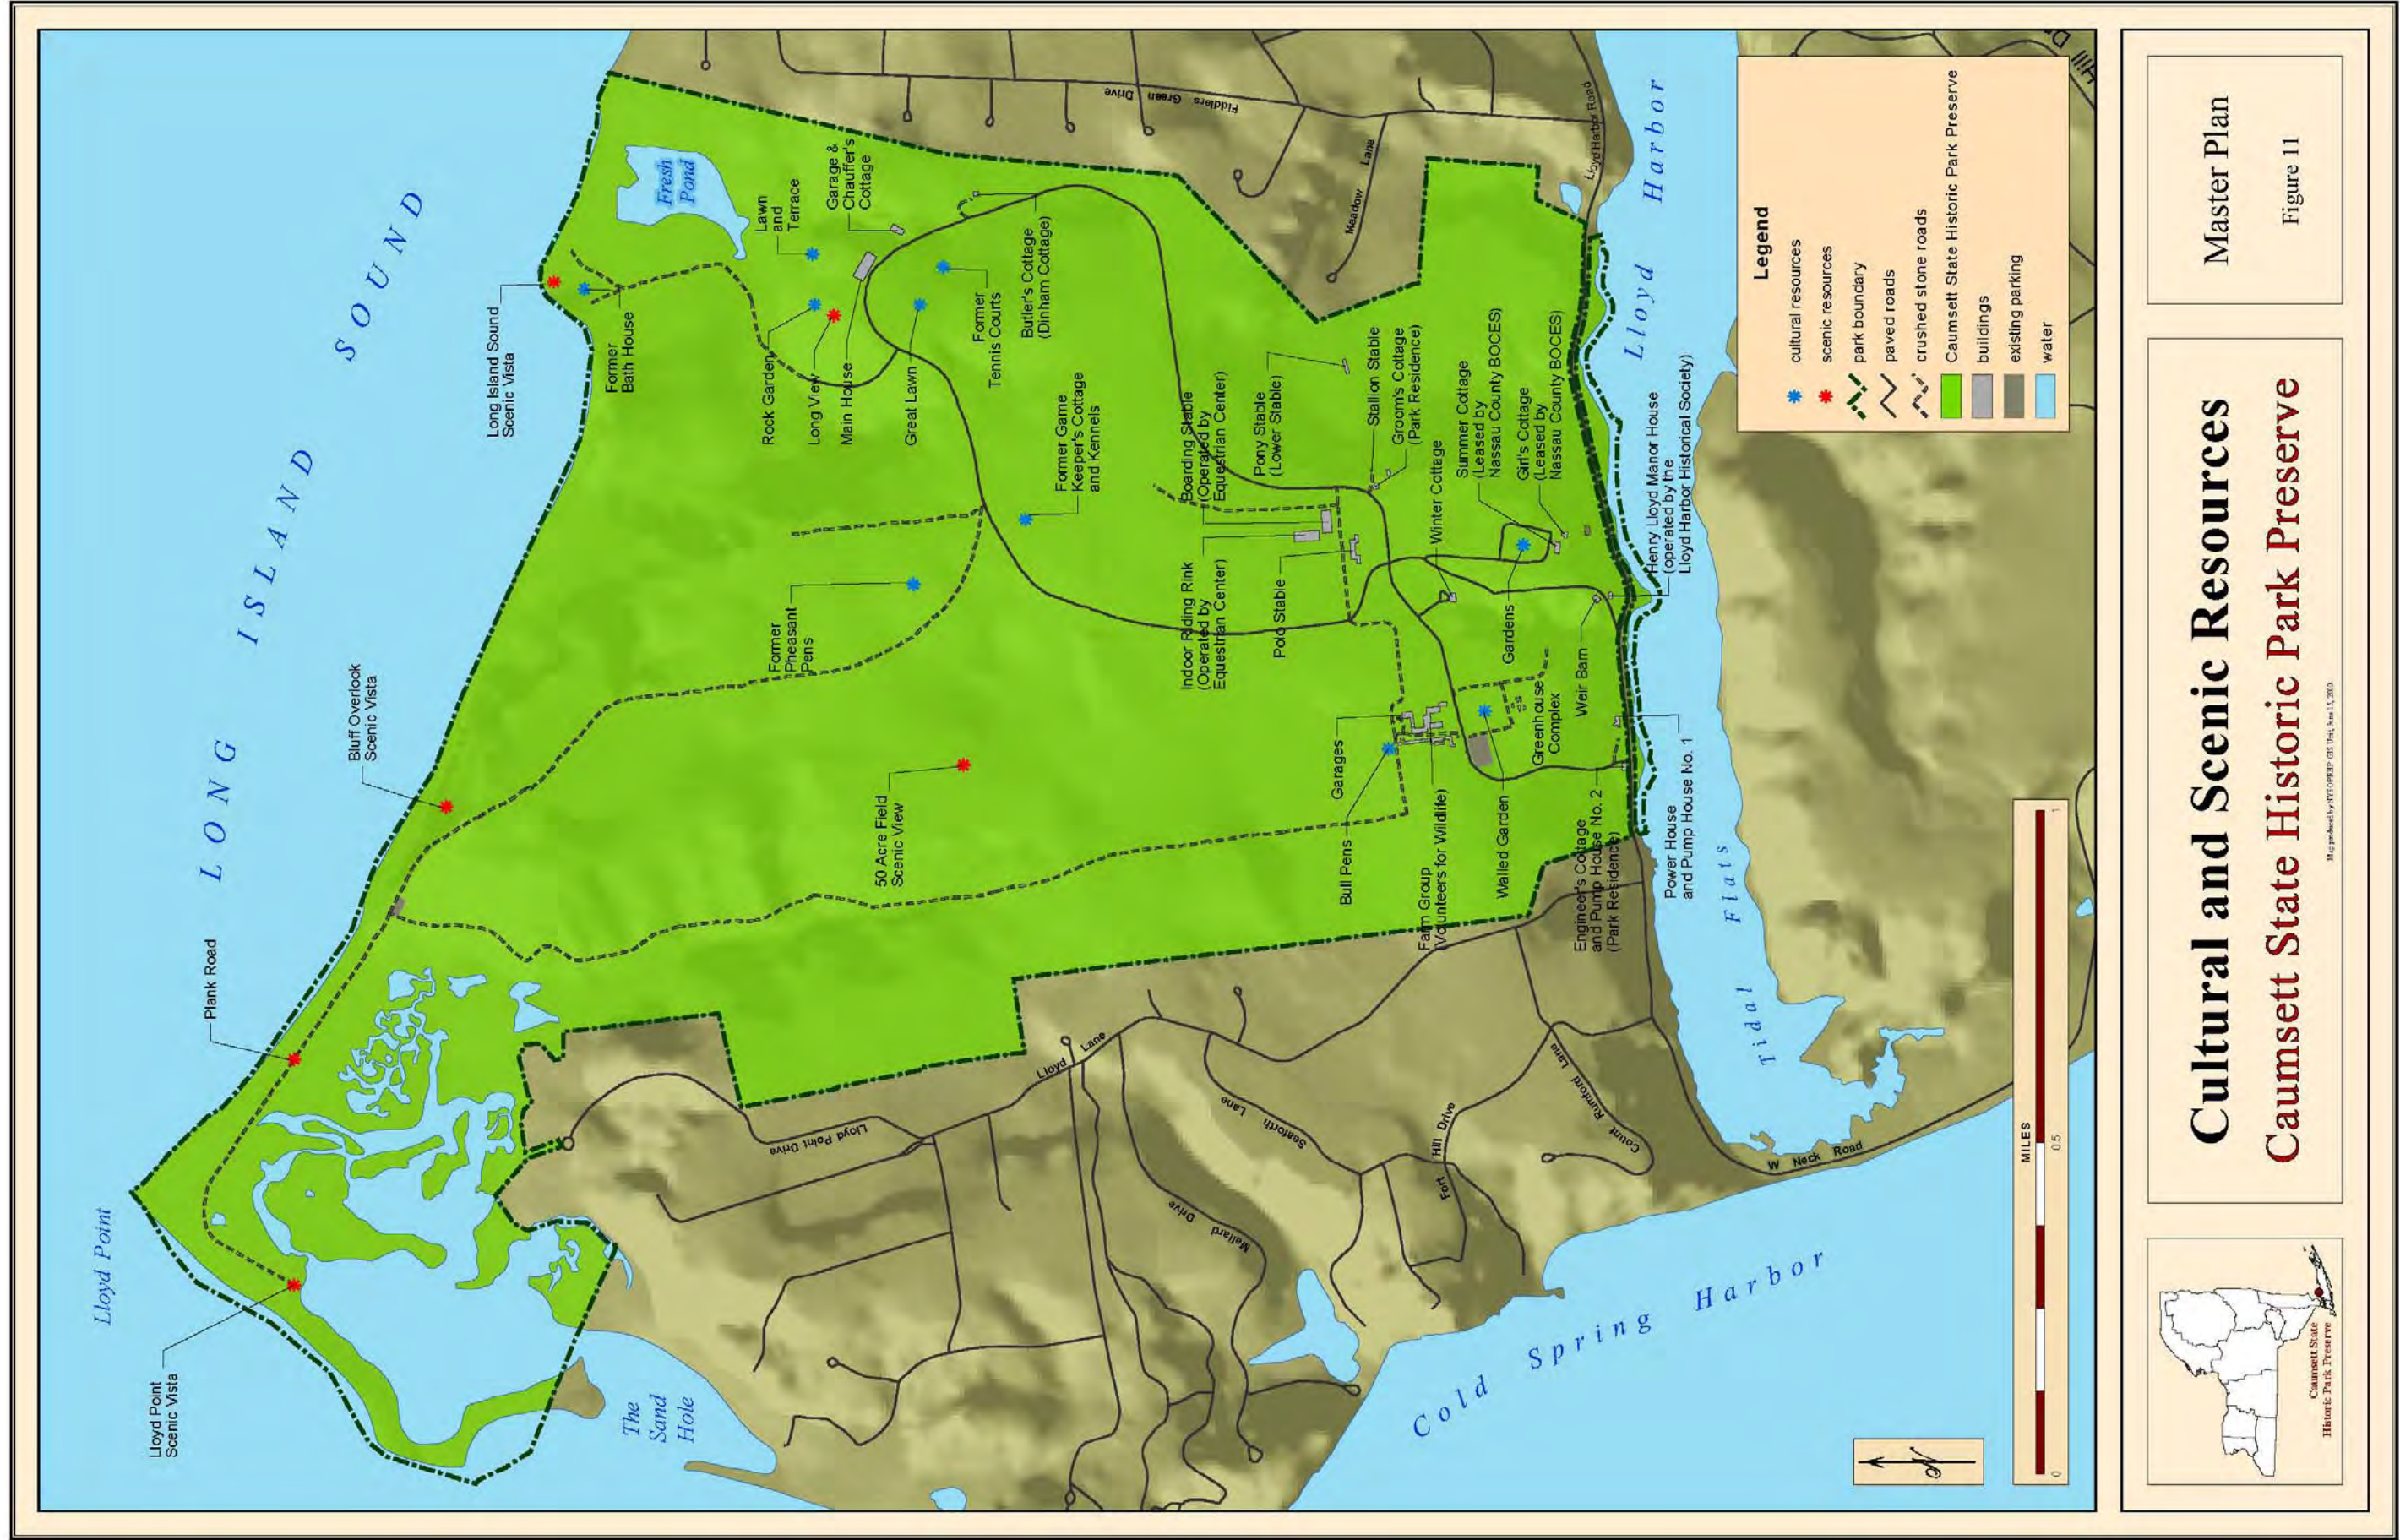

Master Plan
Figure 11

Cultural and Scenic Resources
Caumsett State Historic Park Preserve