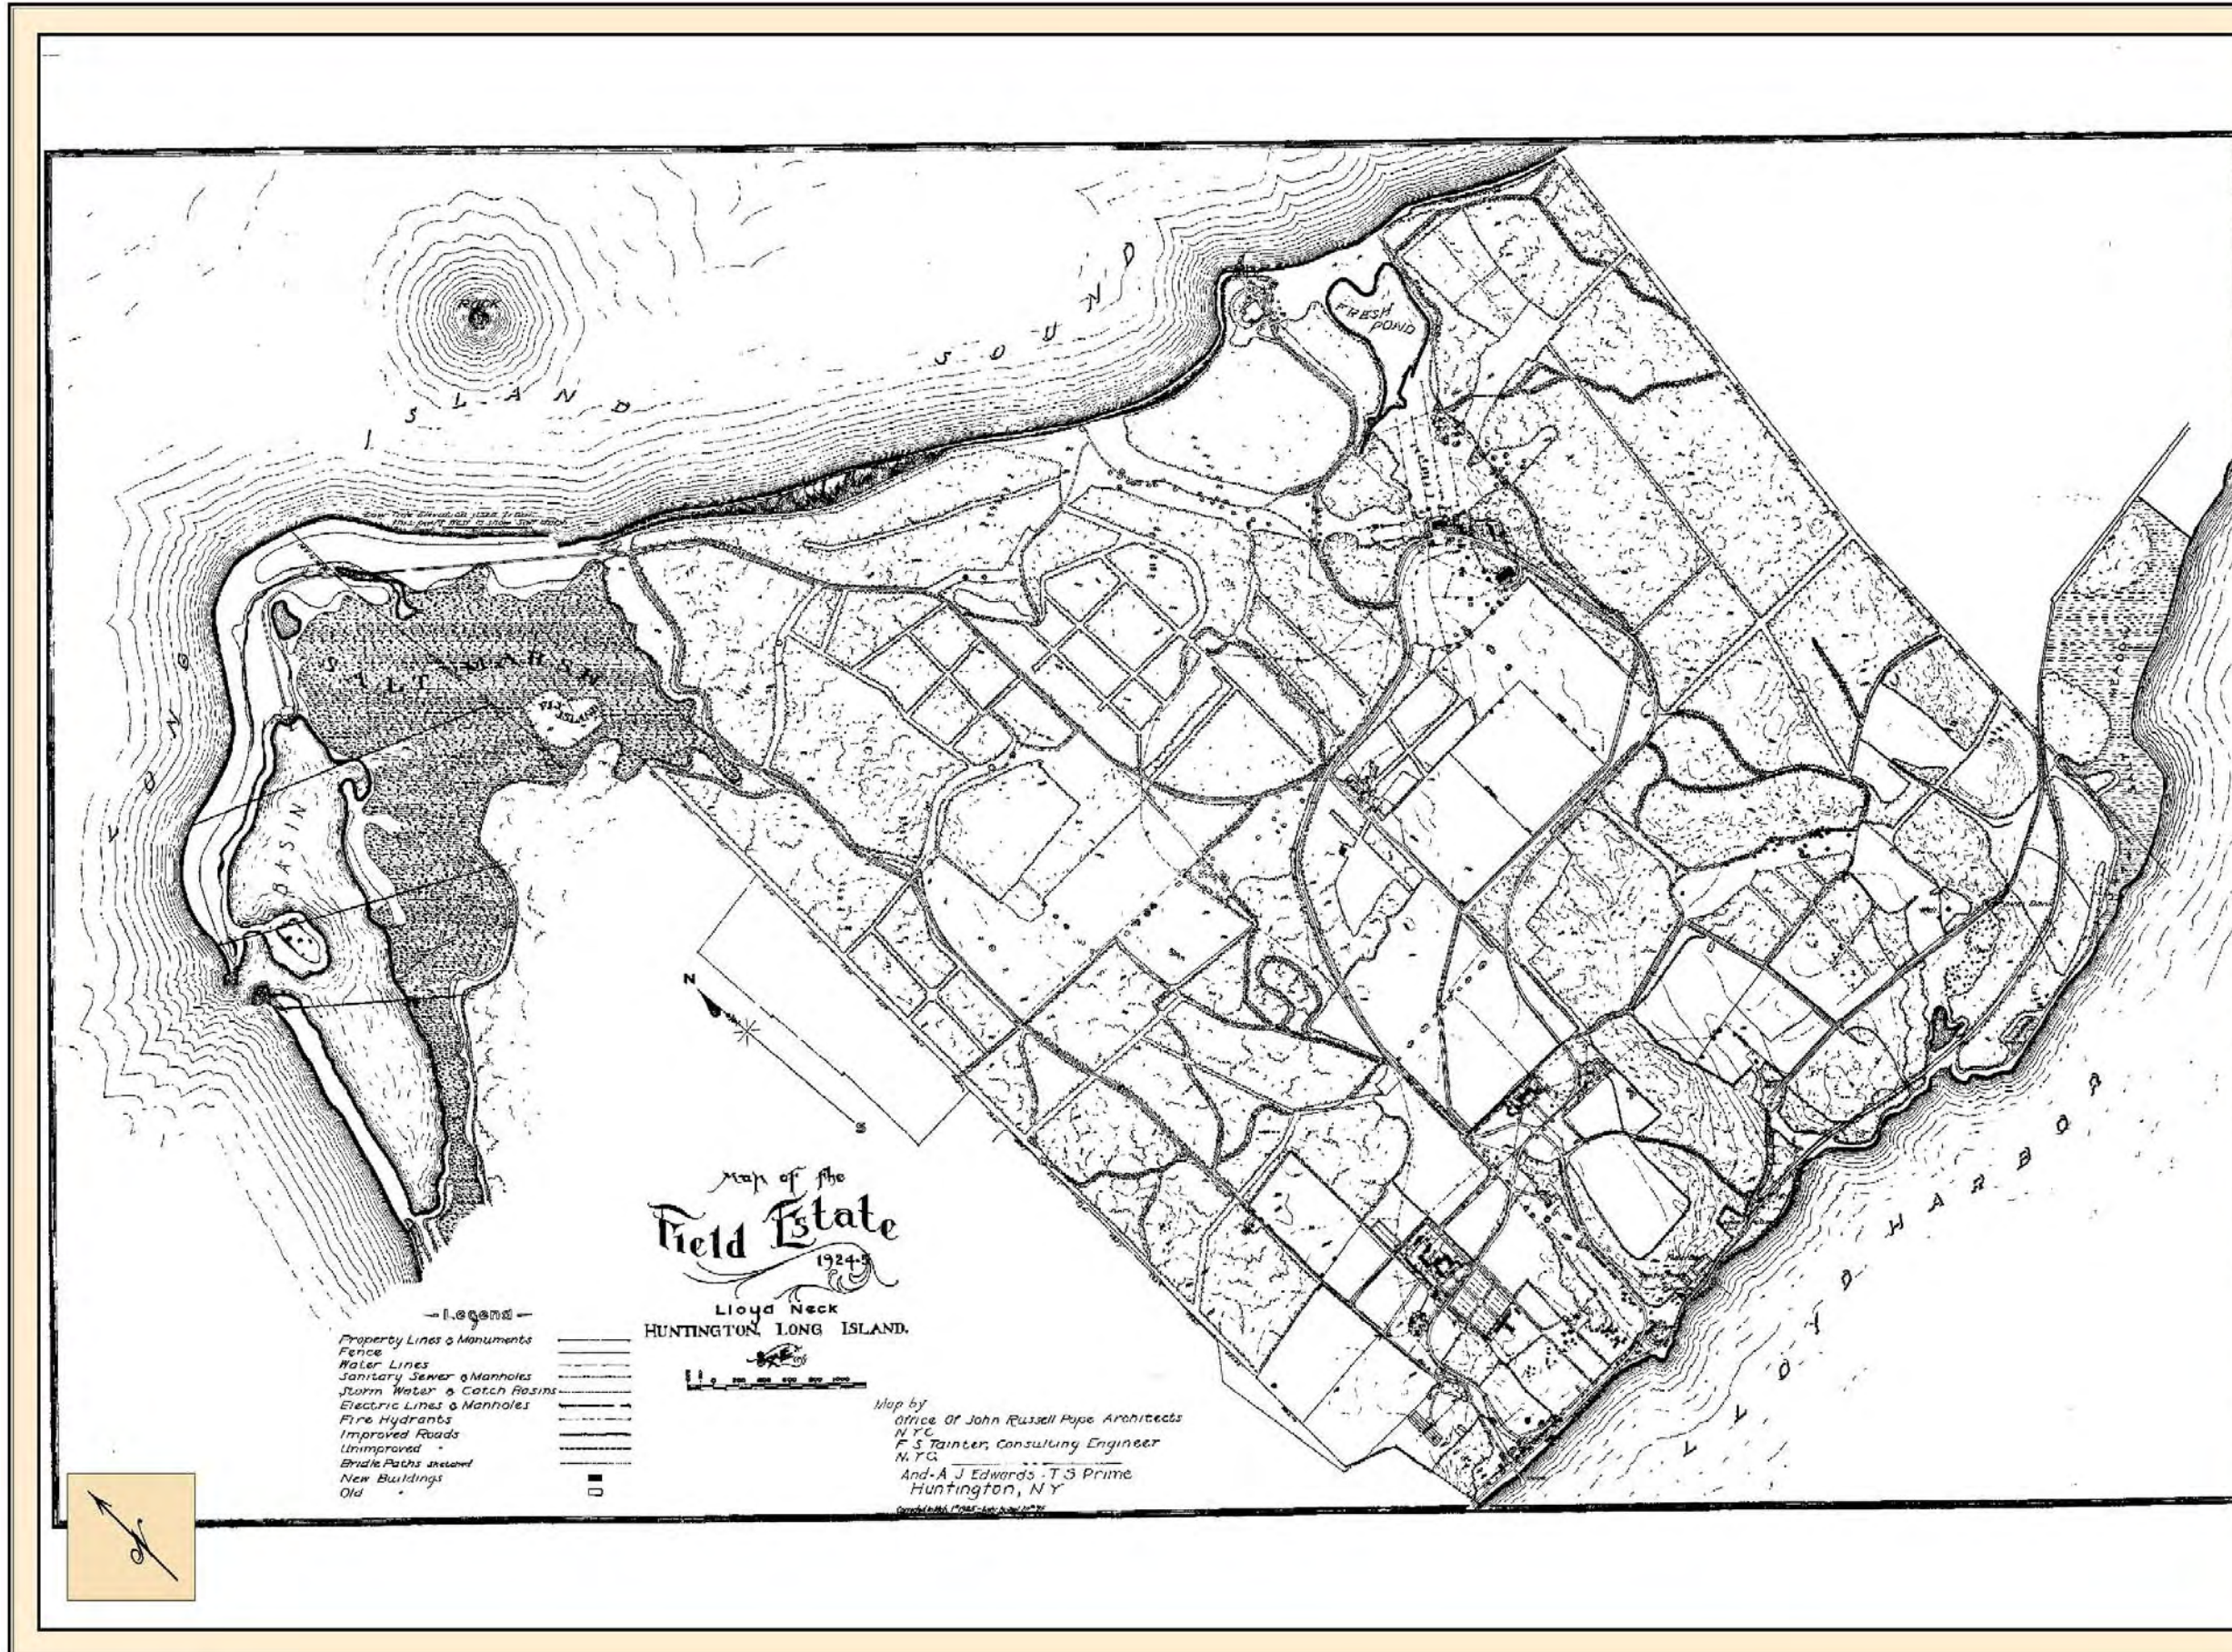

Master Plan

Figure 12

Field Estate
Caumsett State Historic Park Preserve

Map produced by NY SOFRAH-CIS Data, September 16, 2009