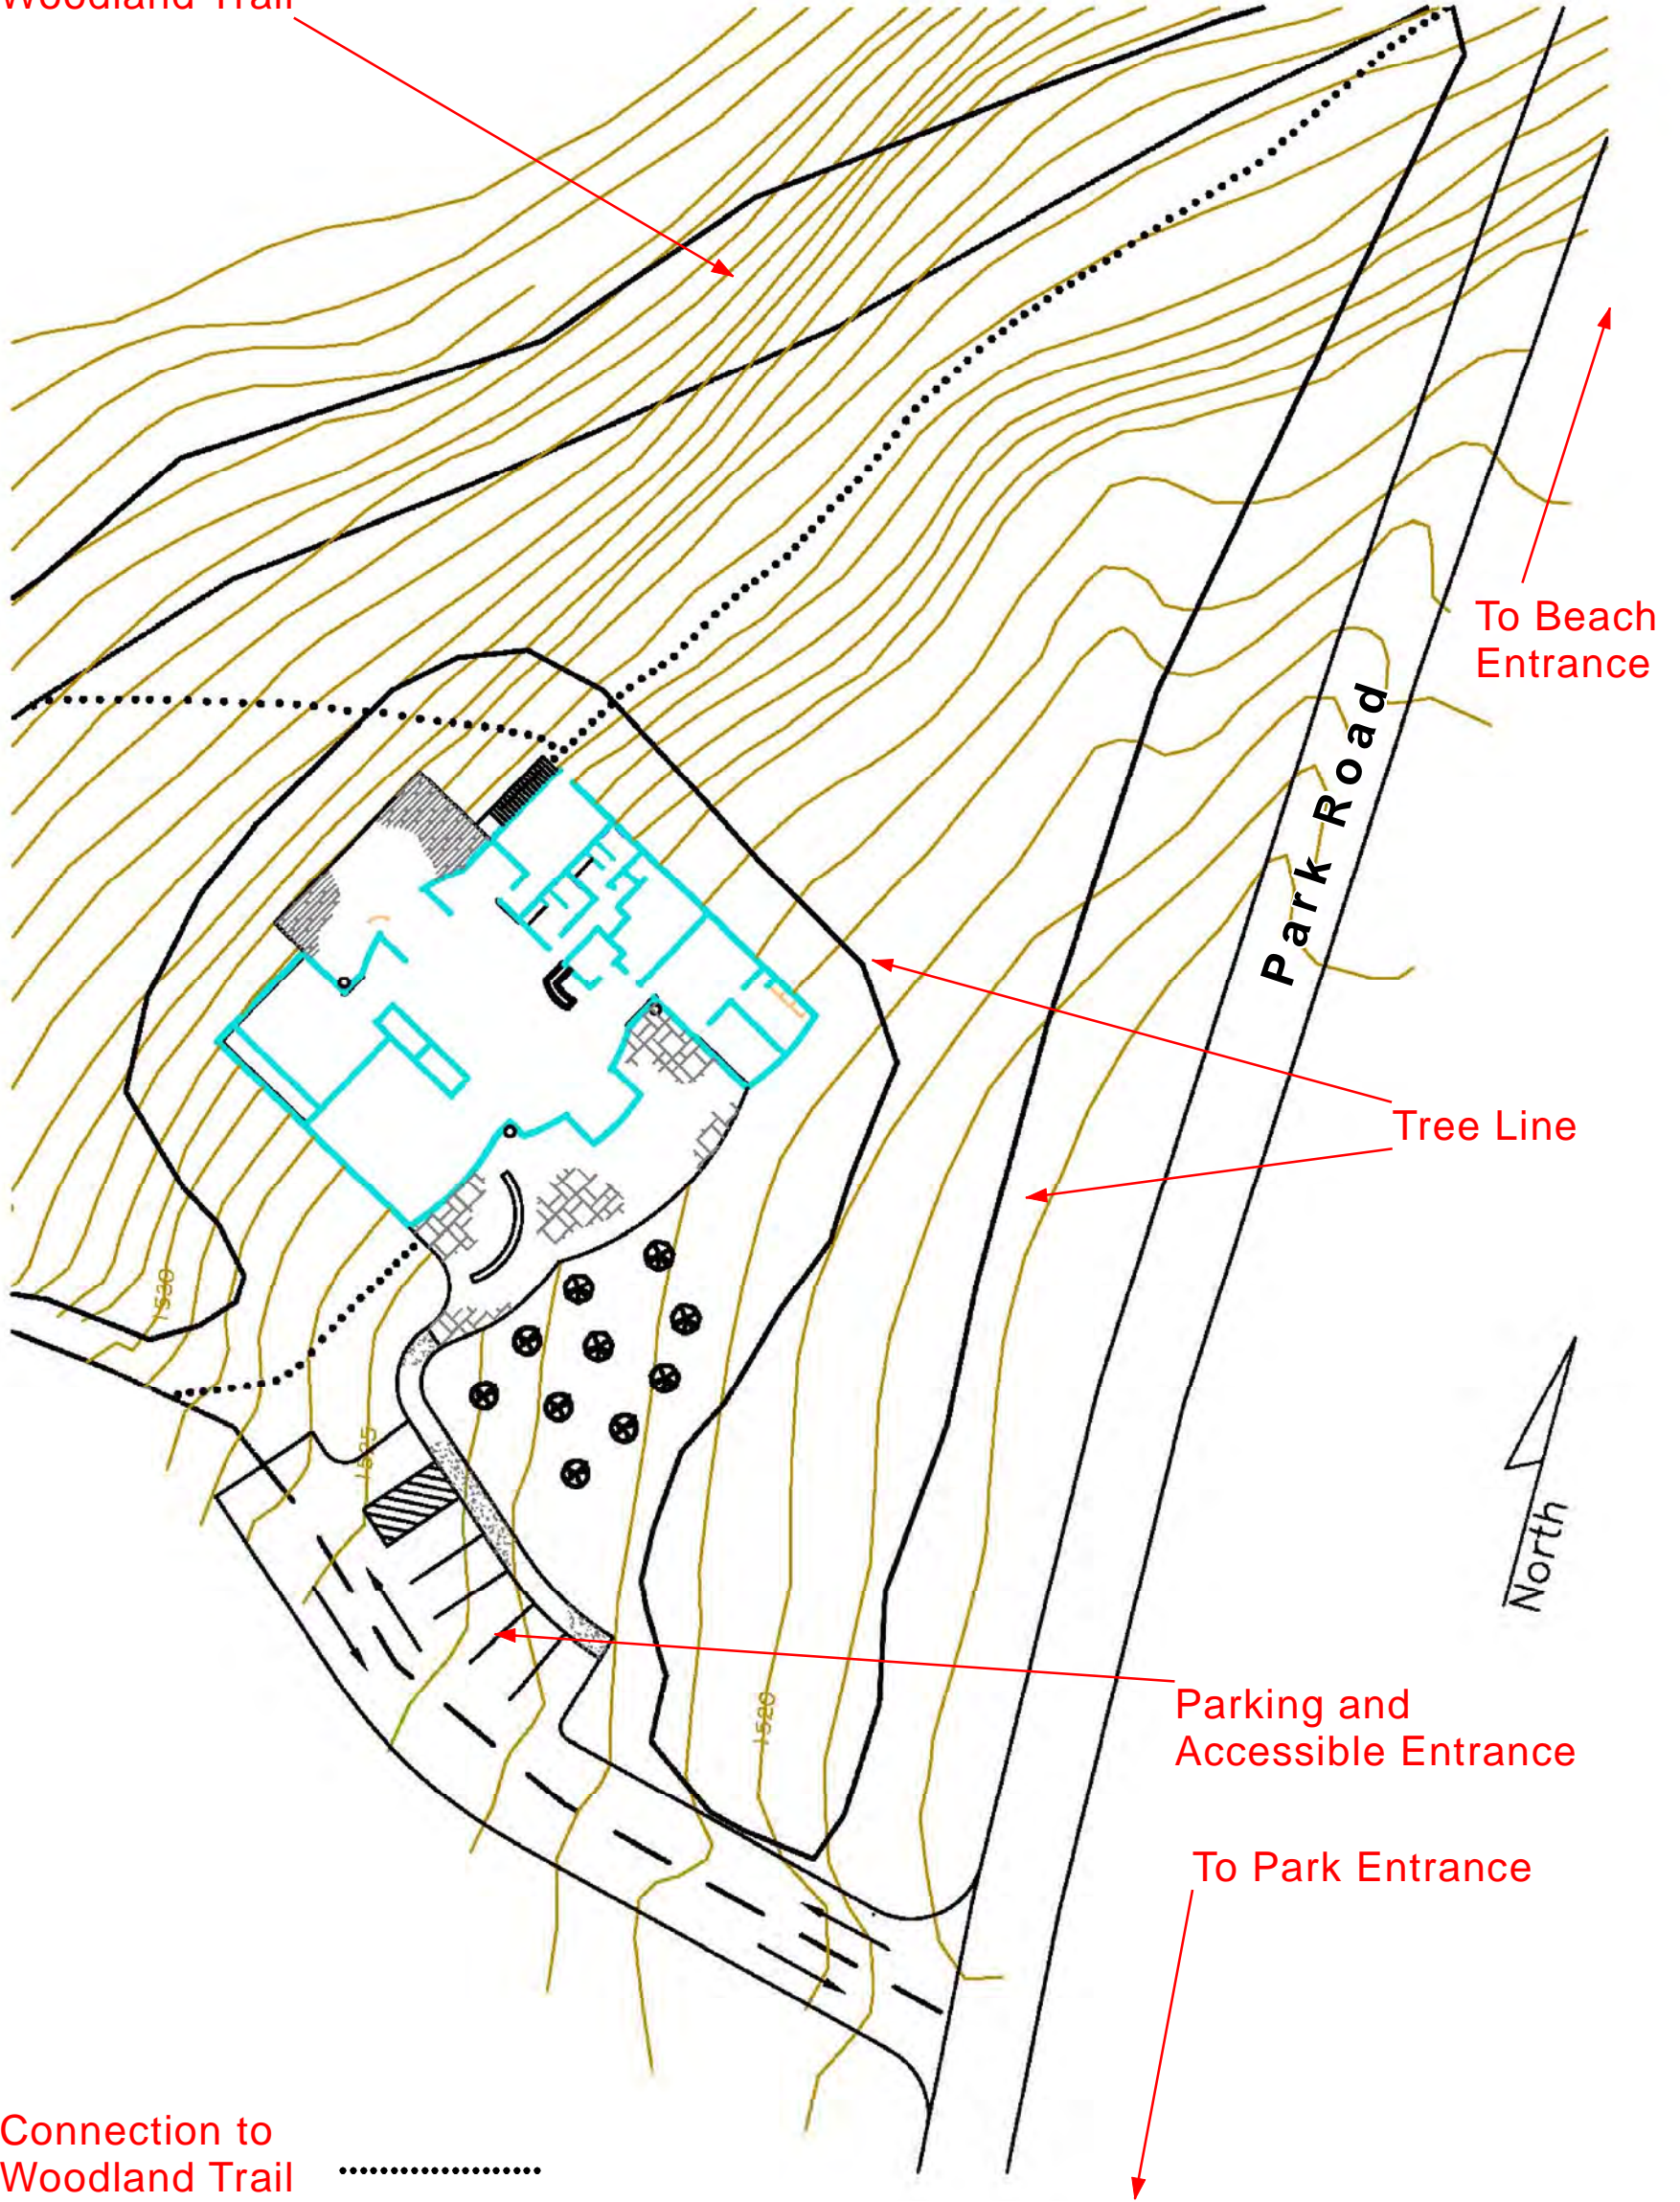

Woodland Trail

Connection to Woodland Trail

Nature Center - Conceptual Site Plan
GRAFTON LAKES STATE PARK

Master Plan

Figure A2