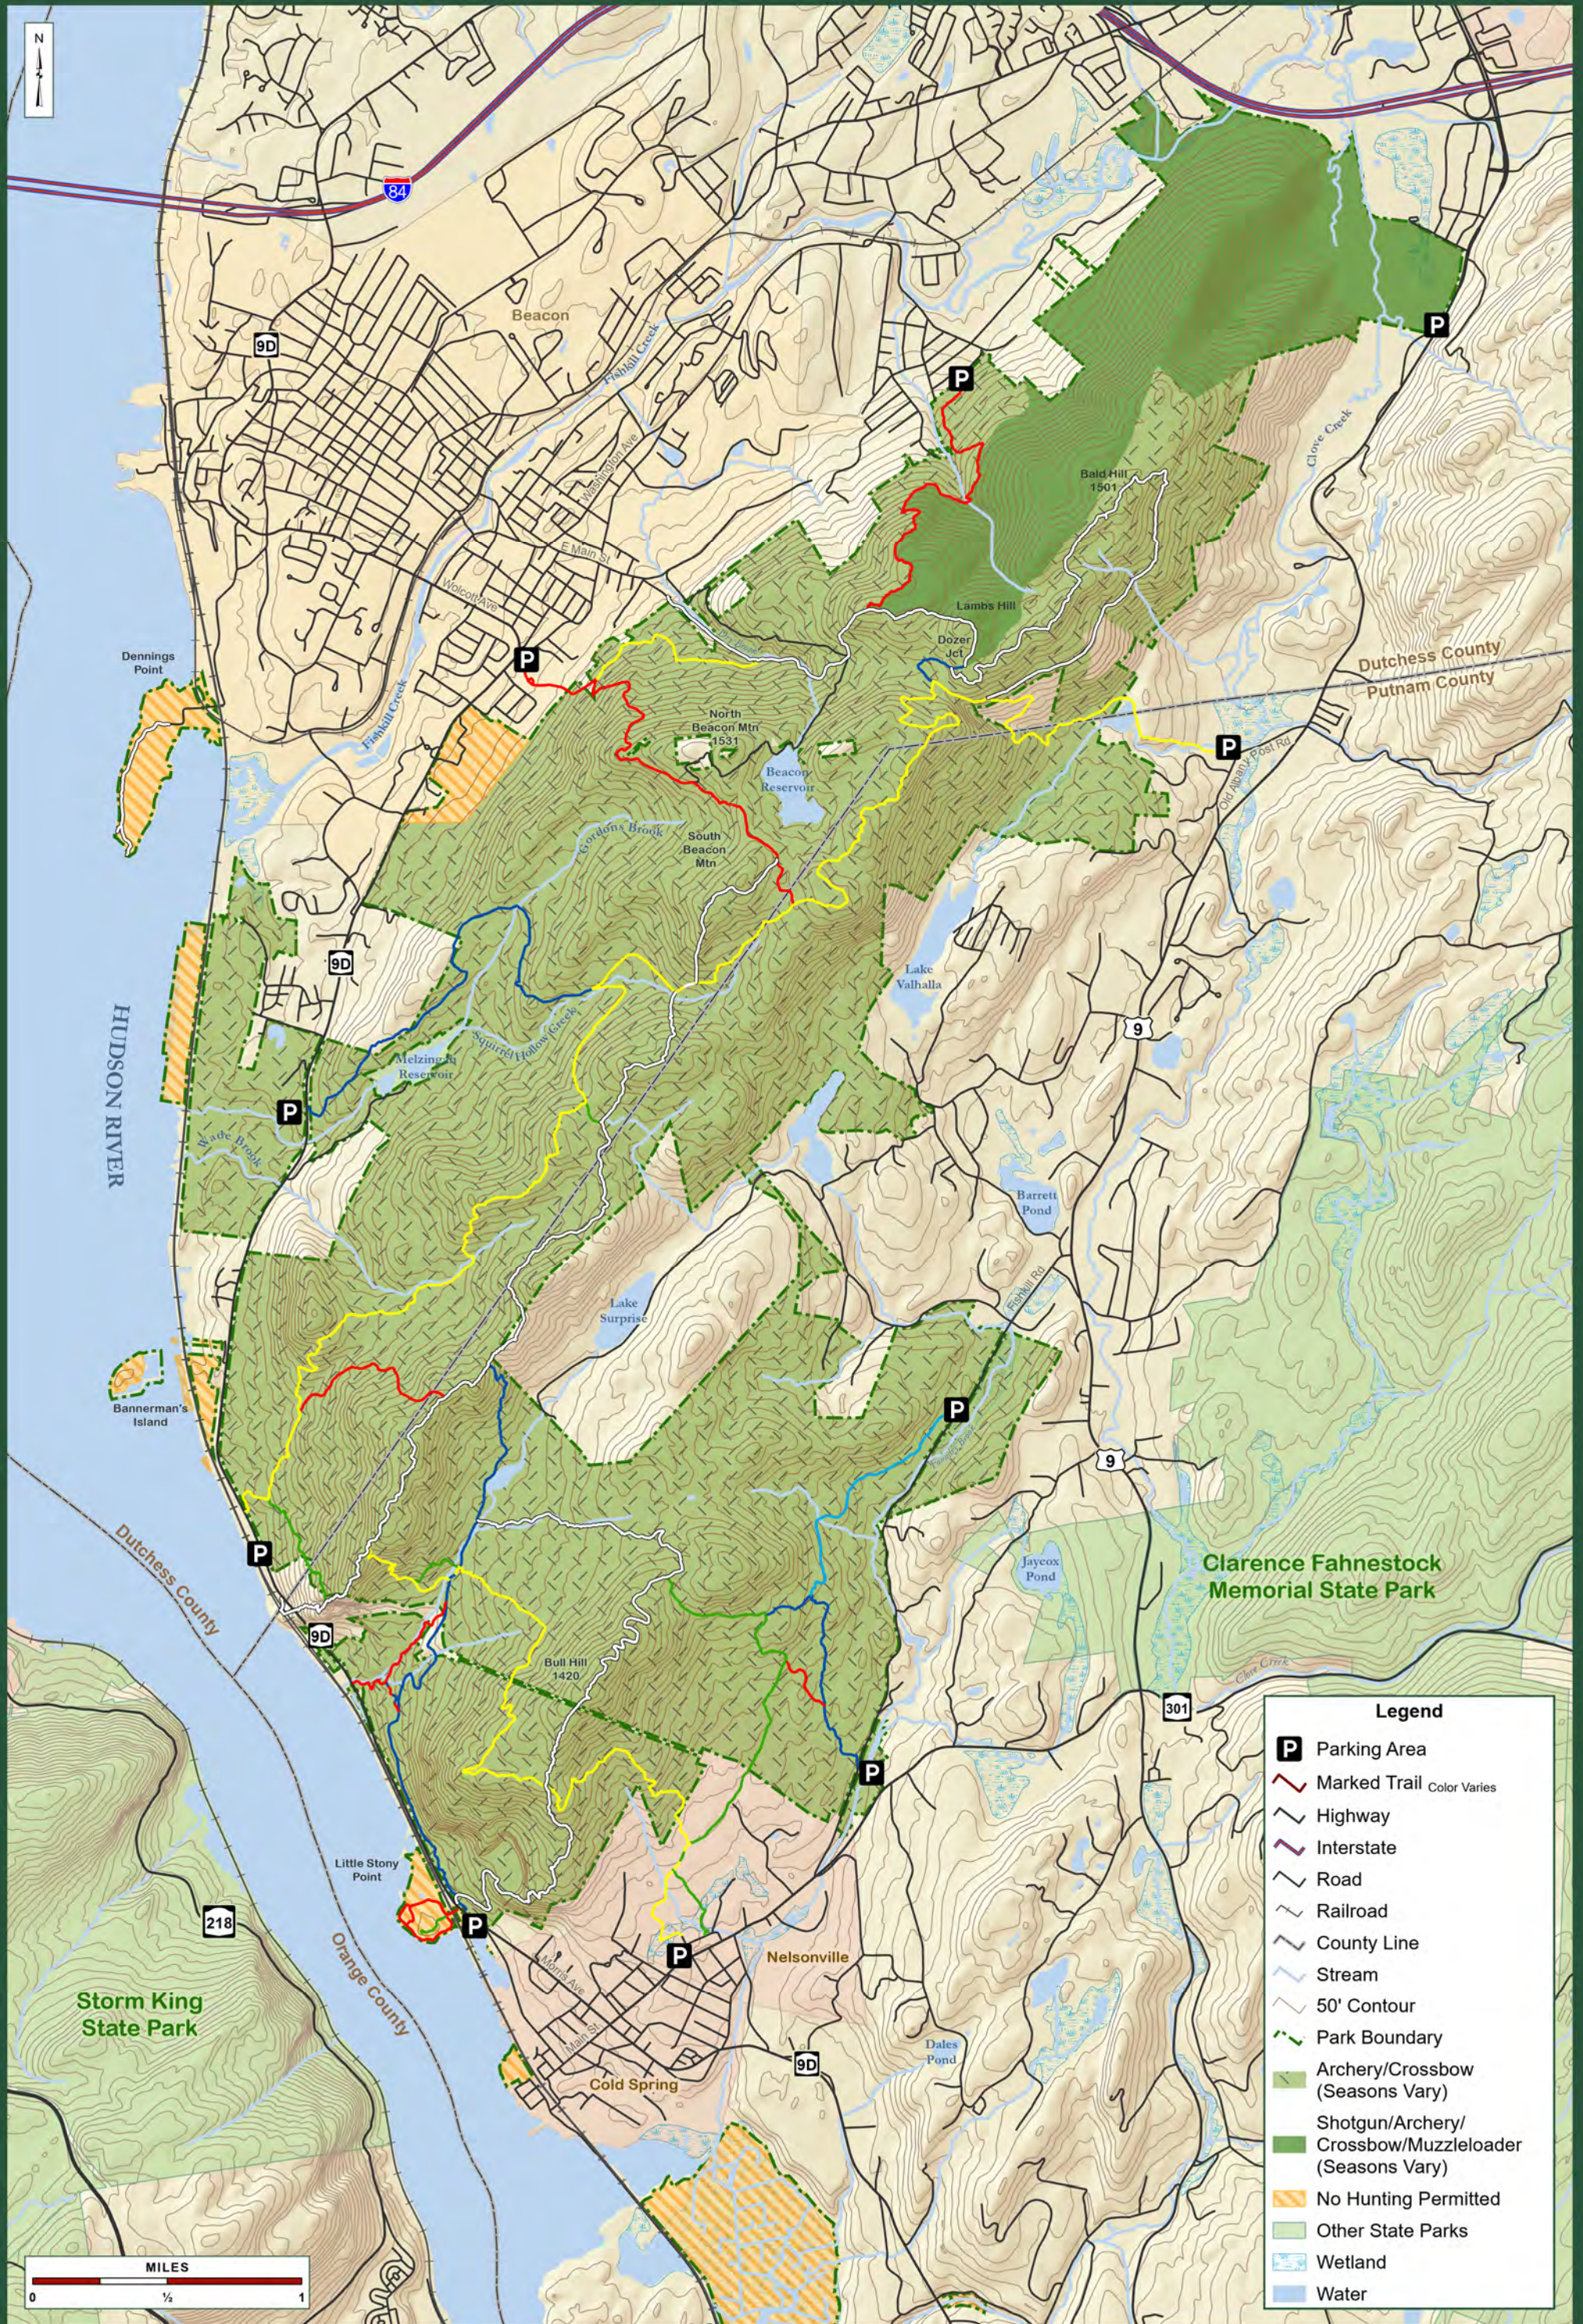

Map produced by NYSOPRHP GIS Bureau, March 04, 2024.

**Legend**

- Parking Area
- Marked Trail Color Varies
- Highway
- Interstate
- Road
- Railroad
- County Line
- Stream
- 50' Contour
- Park Boundary
- Archery/Crossbow (Seasons Vary)
- Shotgun/Archery/Crossbow/Muzzleloader (Seasons Vary)
- No Hunting Permitted
- Other State Parks
- Wetland
- Water