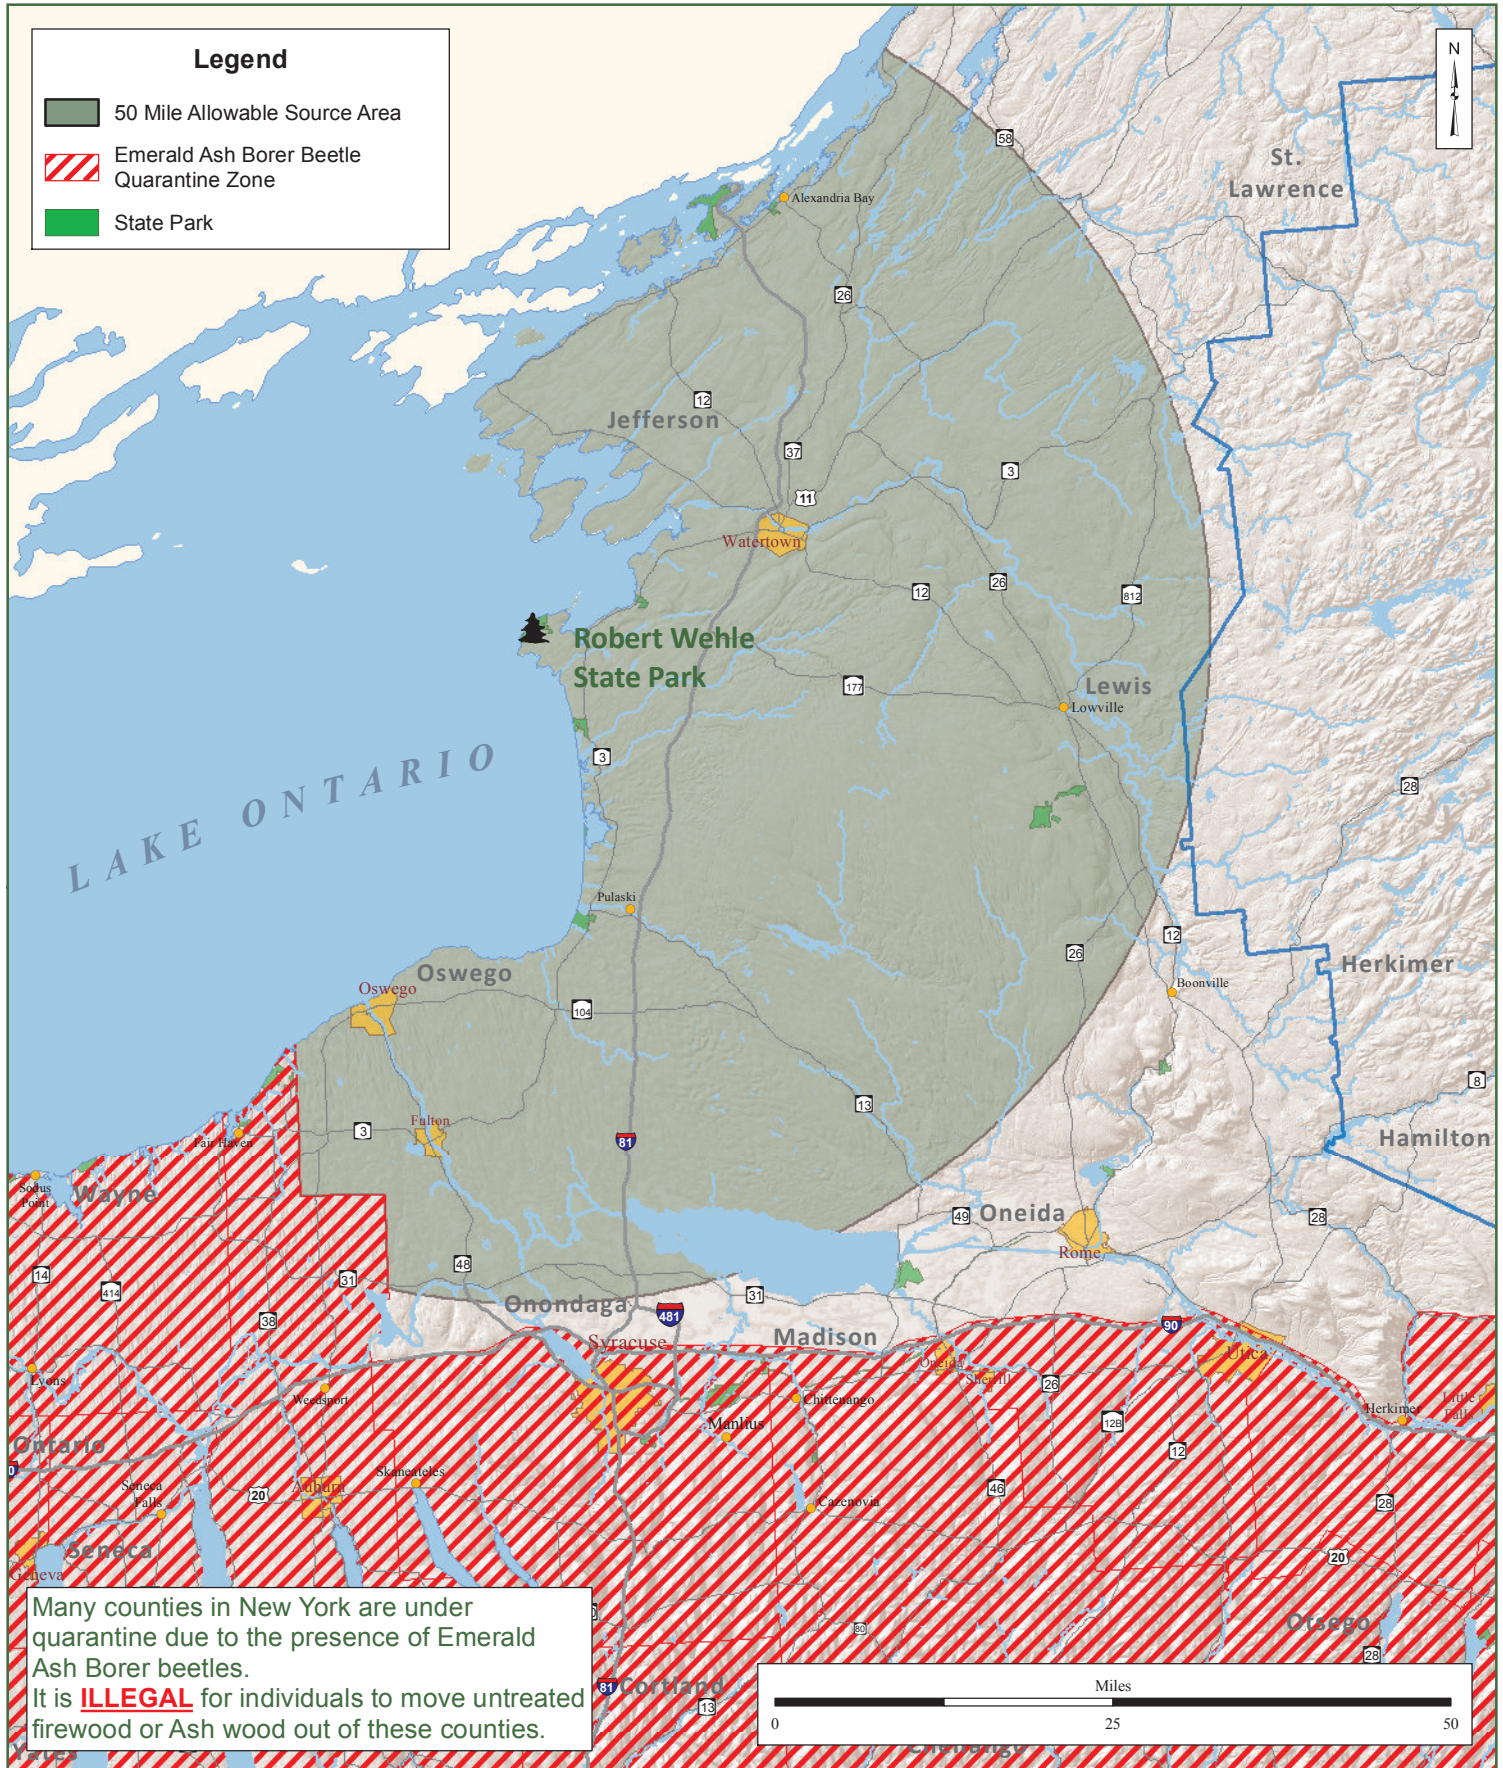

Legend

-  50 Mile Allowable Source Area
-  Emerald Ash Borer Beetle Quarantine Zone
-  State Park

Many counties in New York are under quarantine due to the presence of Emerald Ash Borer beetles. It is **ILLEGAL** for individuals to move untreated firewood or Ash wood out of these counties.

Untreated Firewood Source Area Robert G. Wehle State Park

Map produced by NYSOPRHP GIS Bureau,
May 02, 2013.