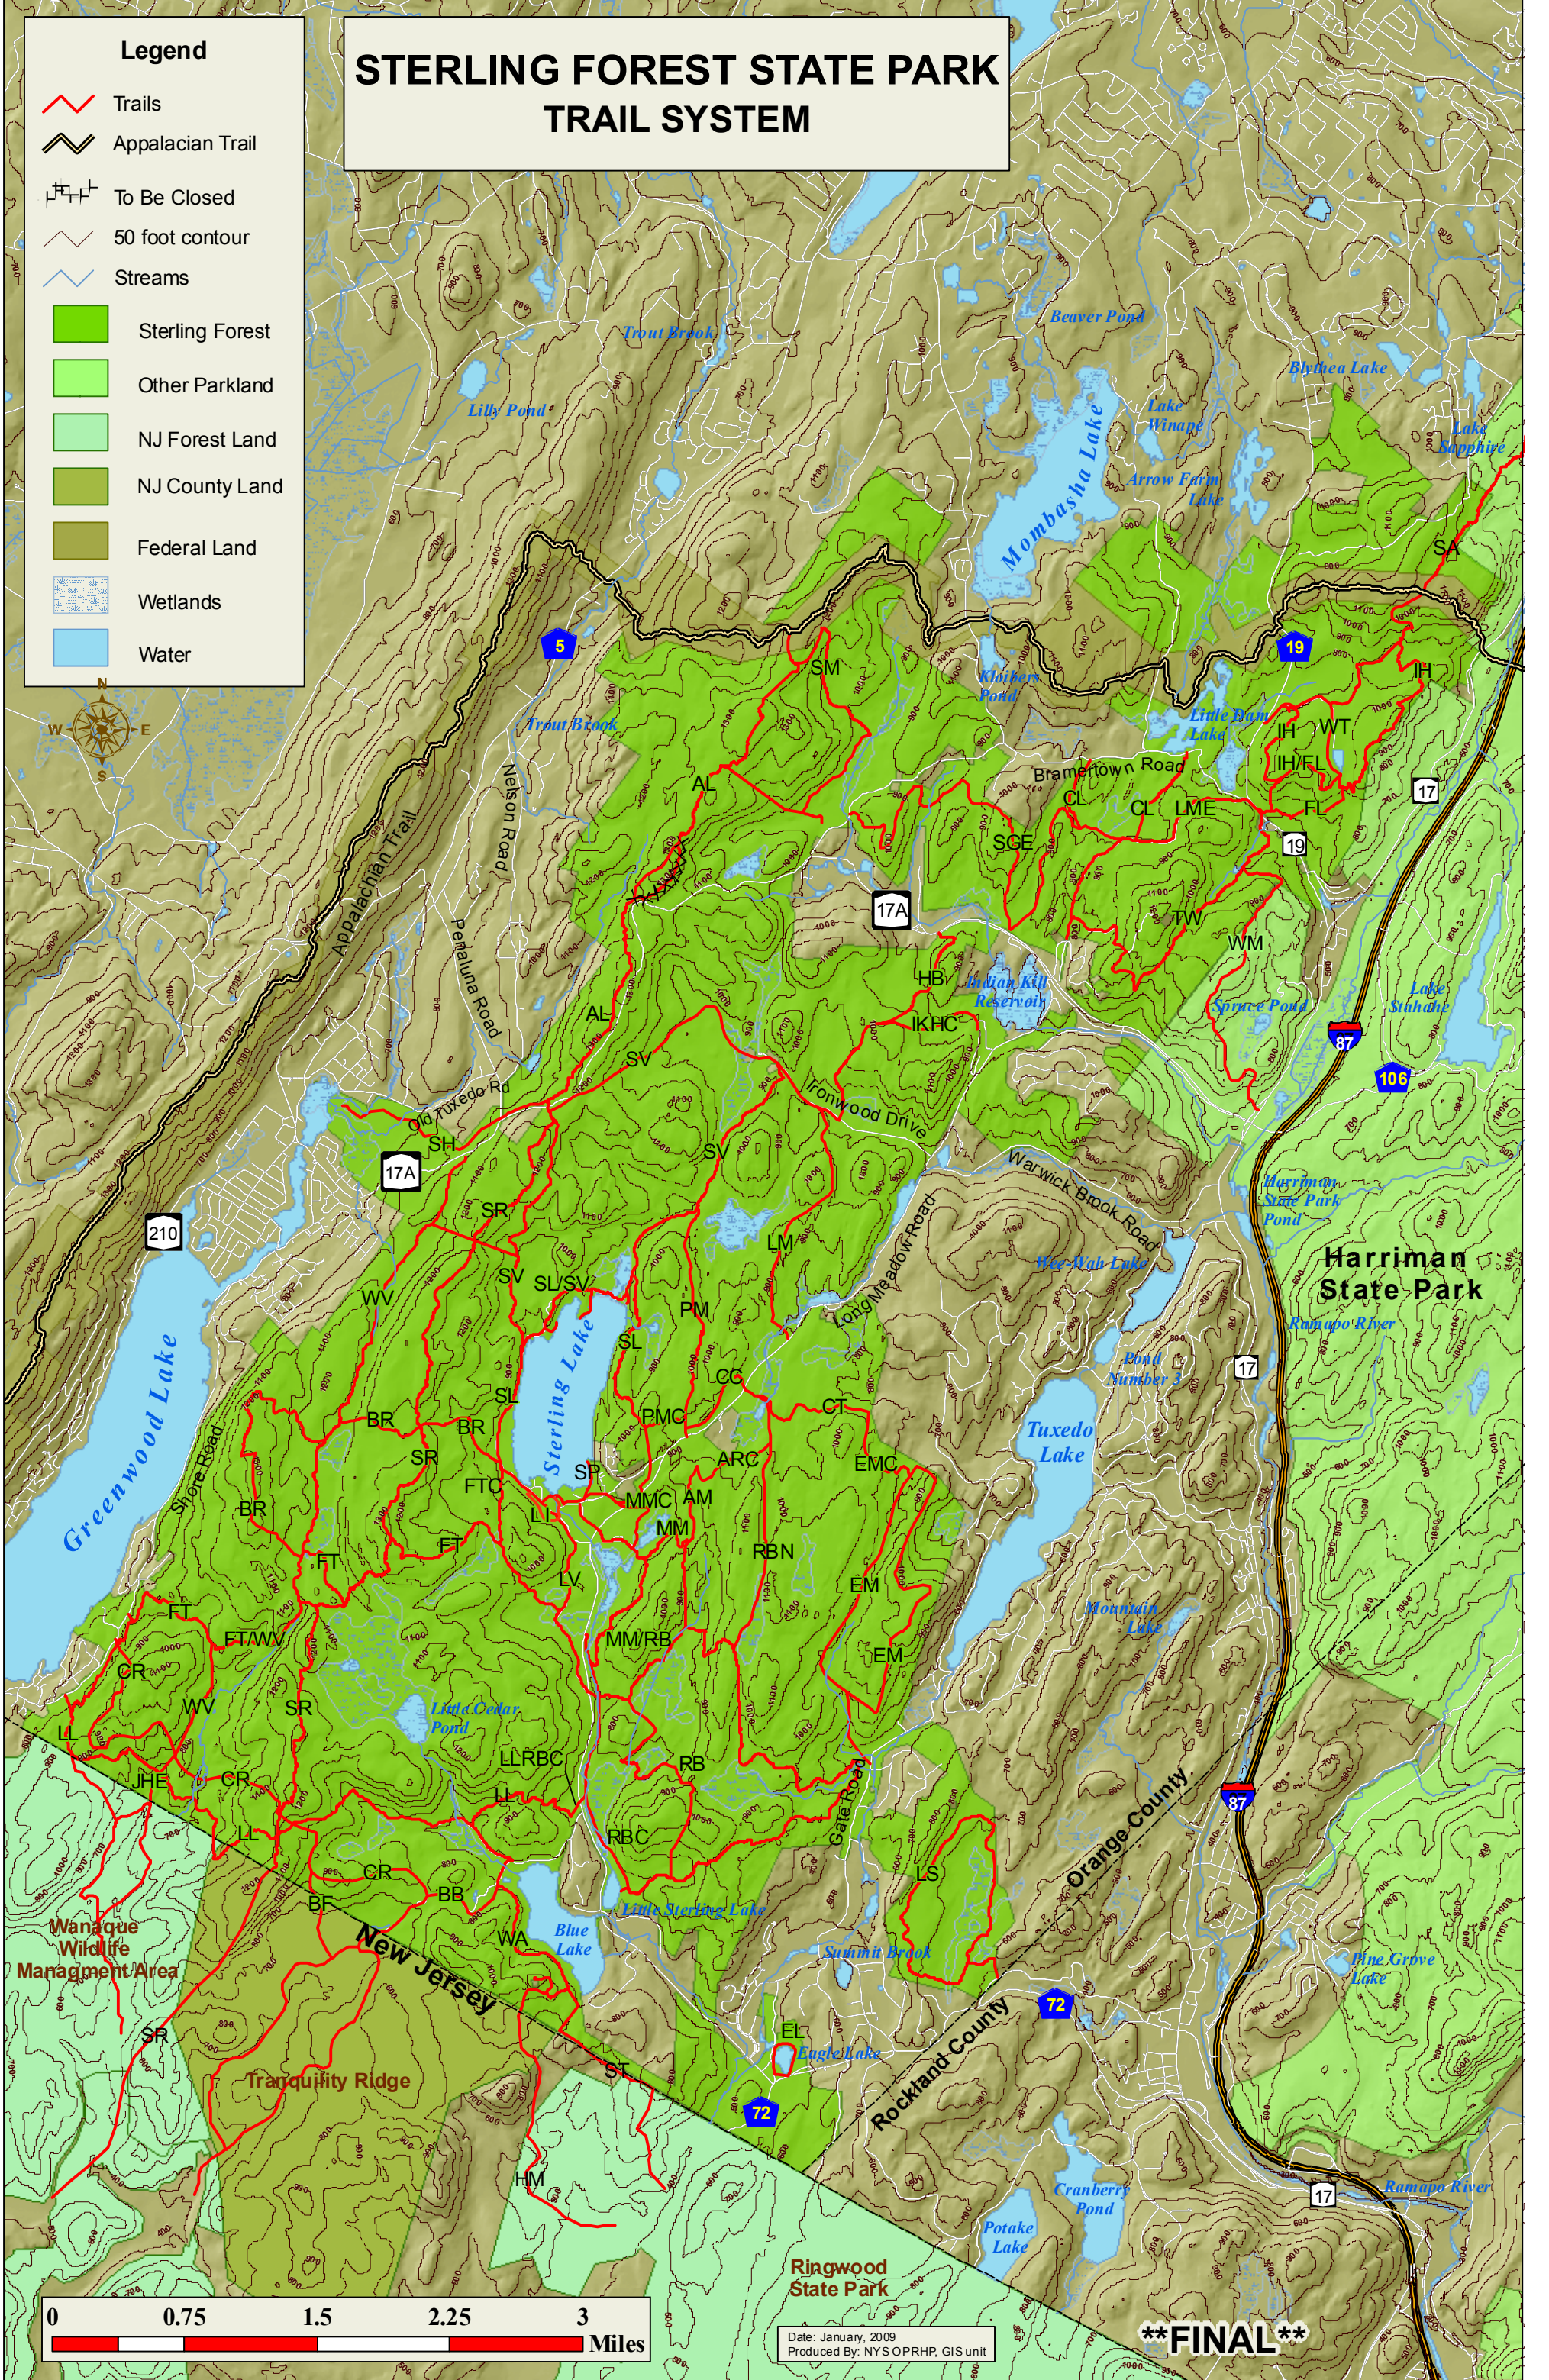

# STERLING FOREST STATE PARK TRAIL SYSTEM

**Legend**

-  Trails
-  Appalachian Trail
-  To Be Closed
-  50 foot contour
-  Streams
-  Sterling Forest
-  Other Parkland
-  NJ Forest Land
-  NJ County Land
-  Federal Land
-  Wetlands
-  Water

Date: January, 2009  
Produced By: NYS OPRHP, GIS unit

**\*\*FINAL\*\***