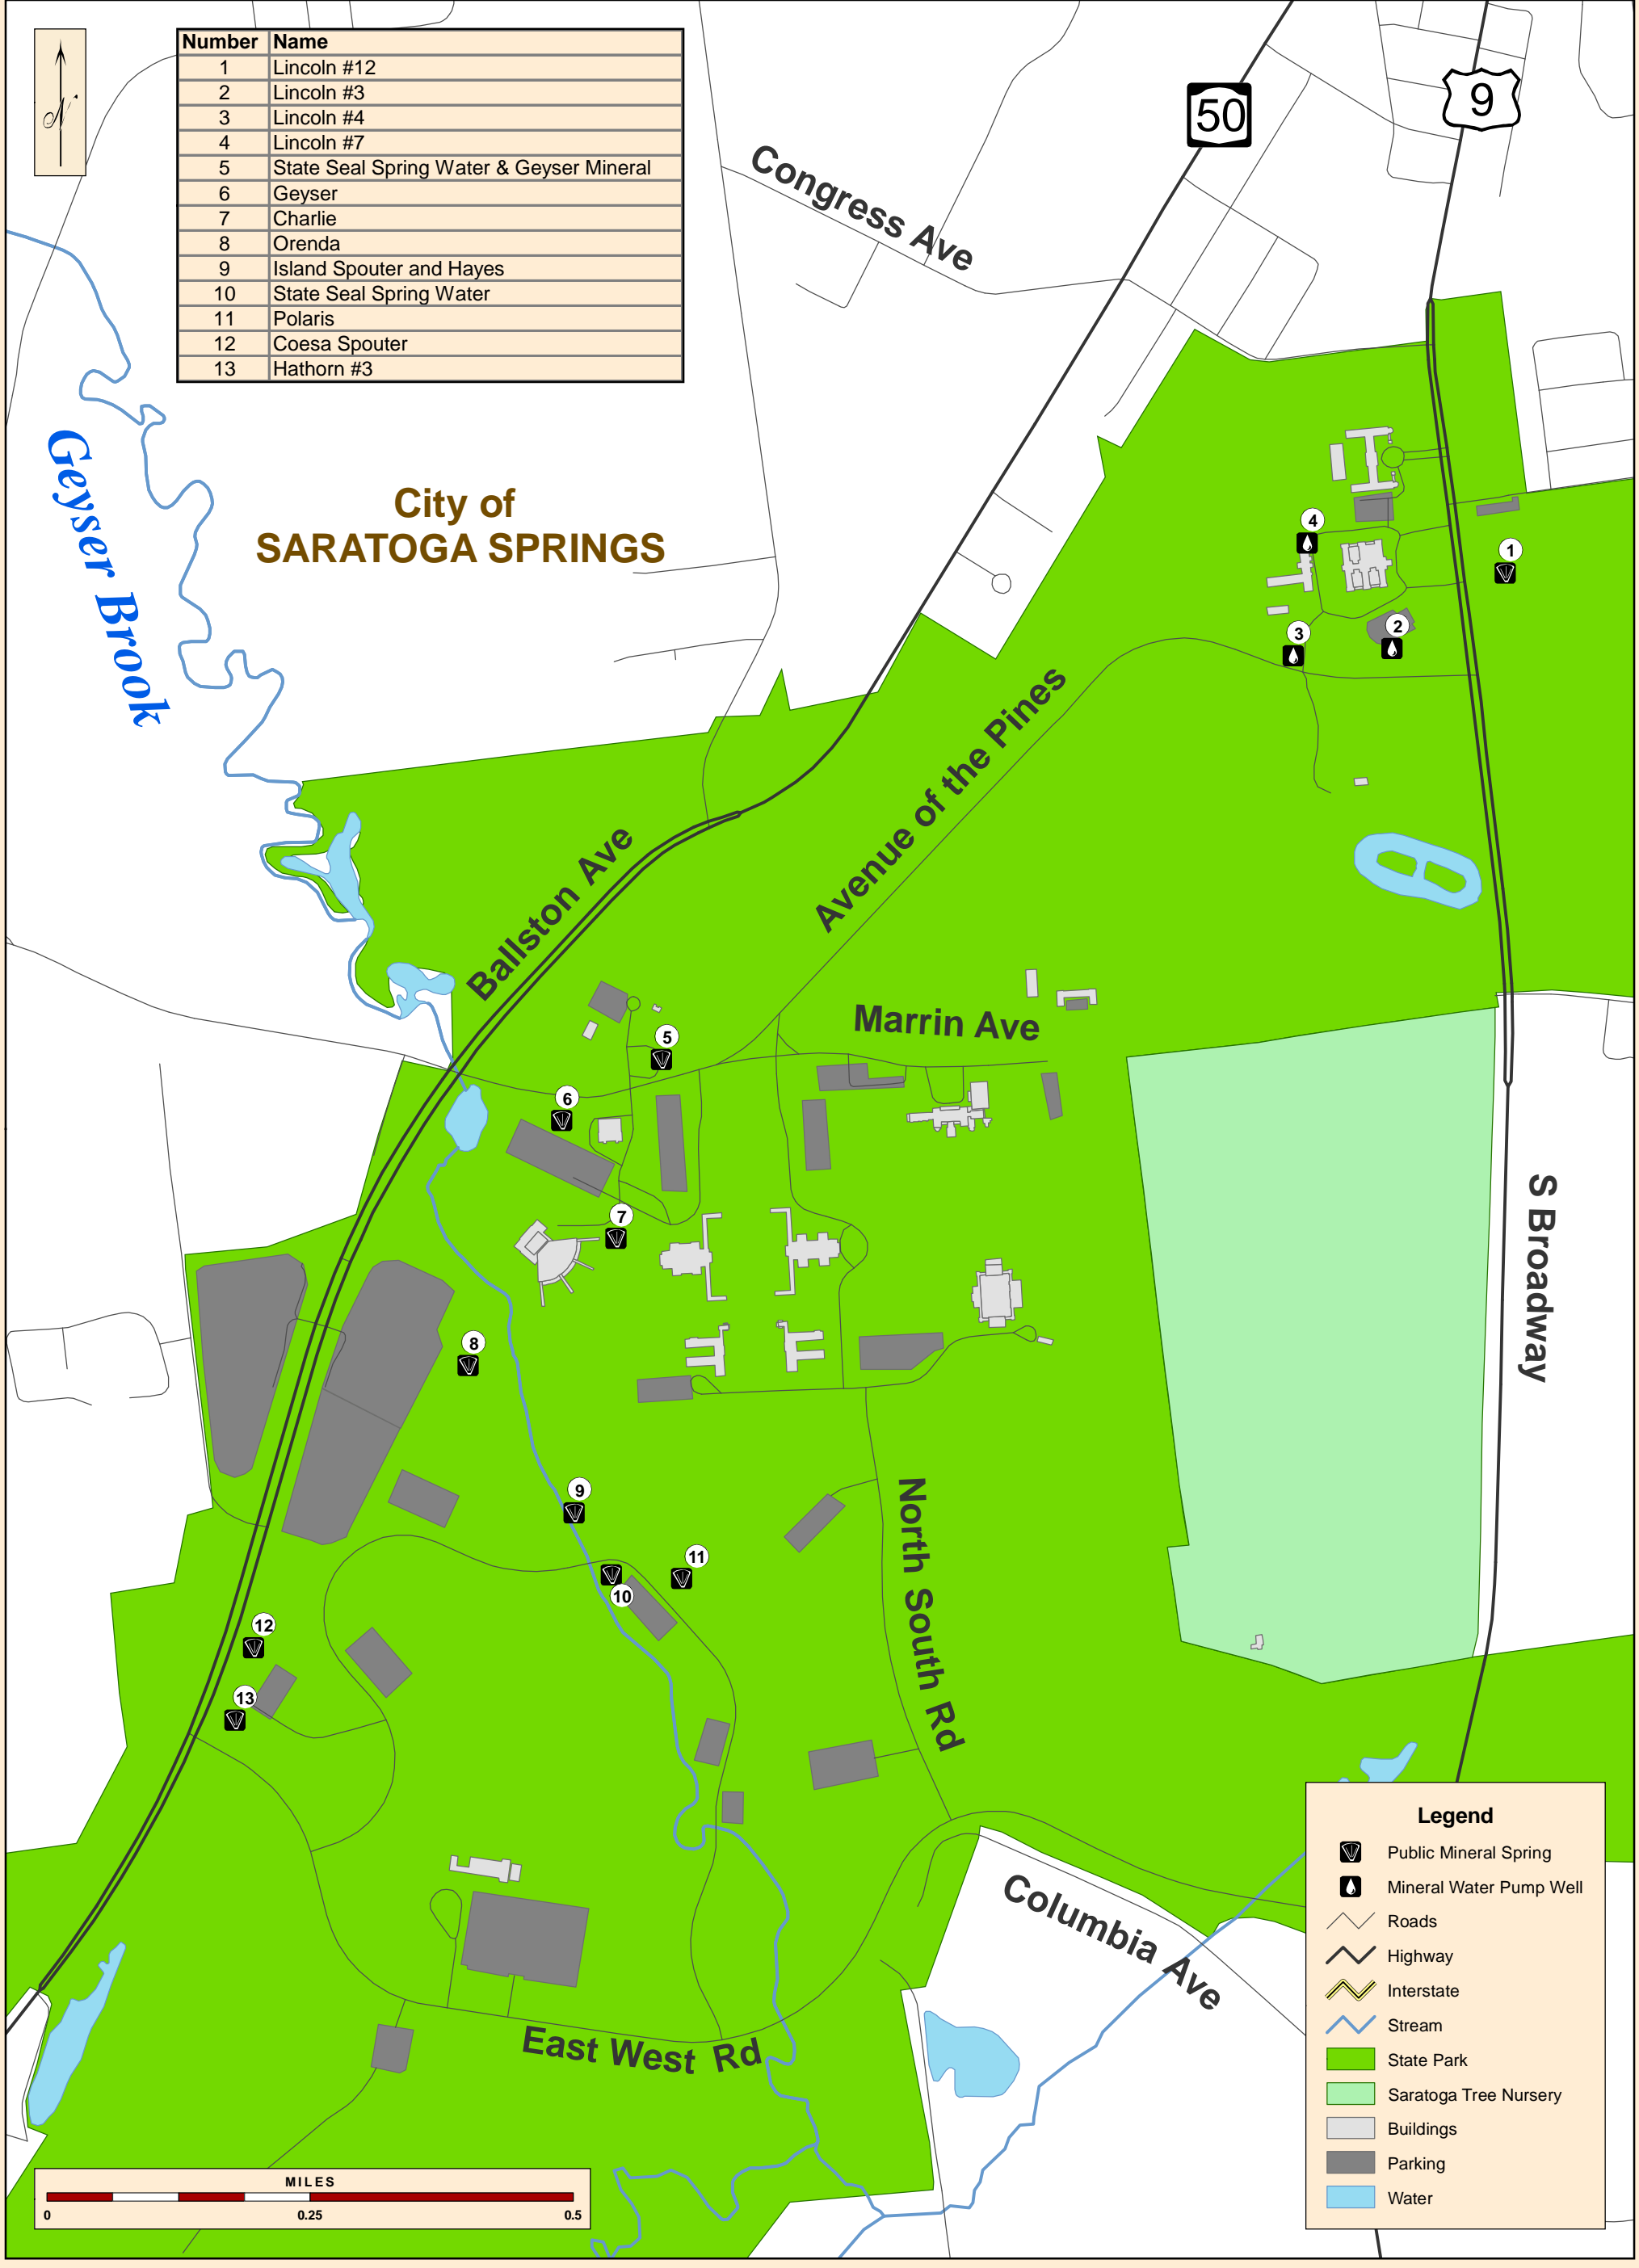

Number	Name
1	Lincoln #12
2	Lincoln #3
3	Lincoln #4
4	Lincoln #7
5	State Seal Spring Water & Geyser Mineral
6	Geyser
7	Charlie
8	Orenda
9	Island Spouter and Hayes
10	State Seal Spring Water
11	Polaris
12	Coesa Spouter
13	Hathorn #3

Legend

- Public Mineral Spring
- Mineral Water Pump Well
- Roads
- Highway
- Interstate
- Stream
- State Park
- Saratoga Tree Nursery
- Buildings
- Parking
- Water

Mineral Springs and Pump Wells

Saratoga Spa State Park

Master Plan

Figure 10

Map produced by NYSOPRHP-GIS Unit, February 23, 2009.