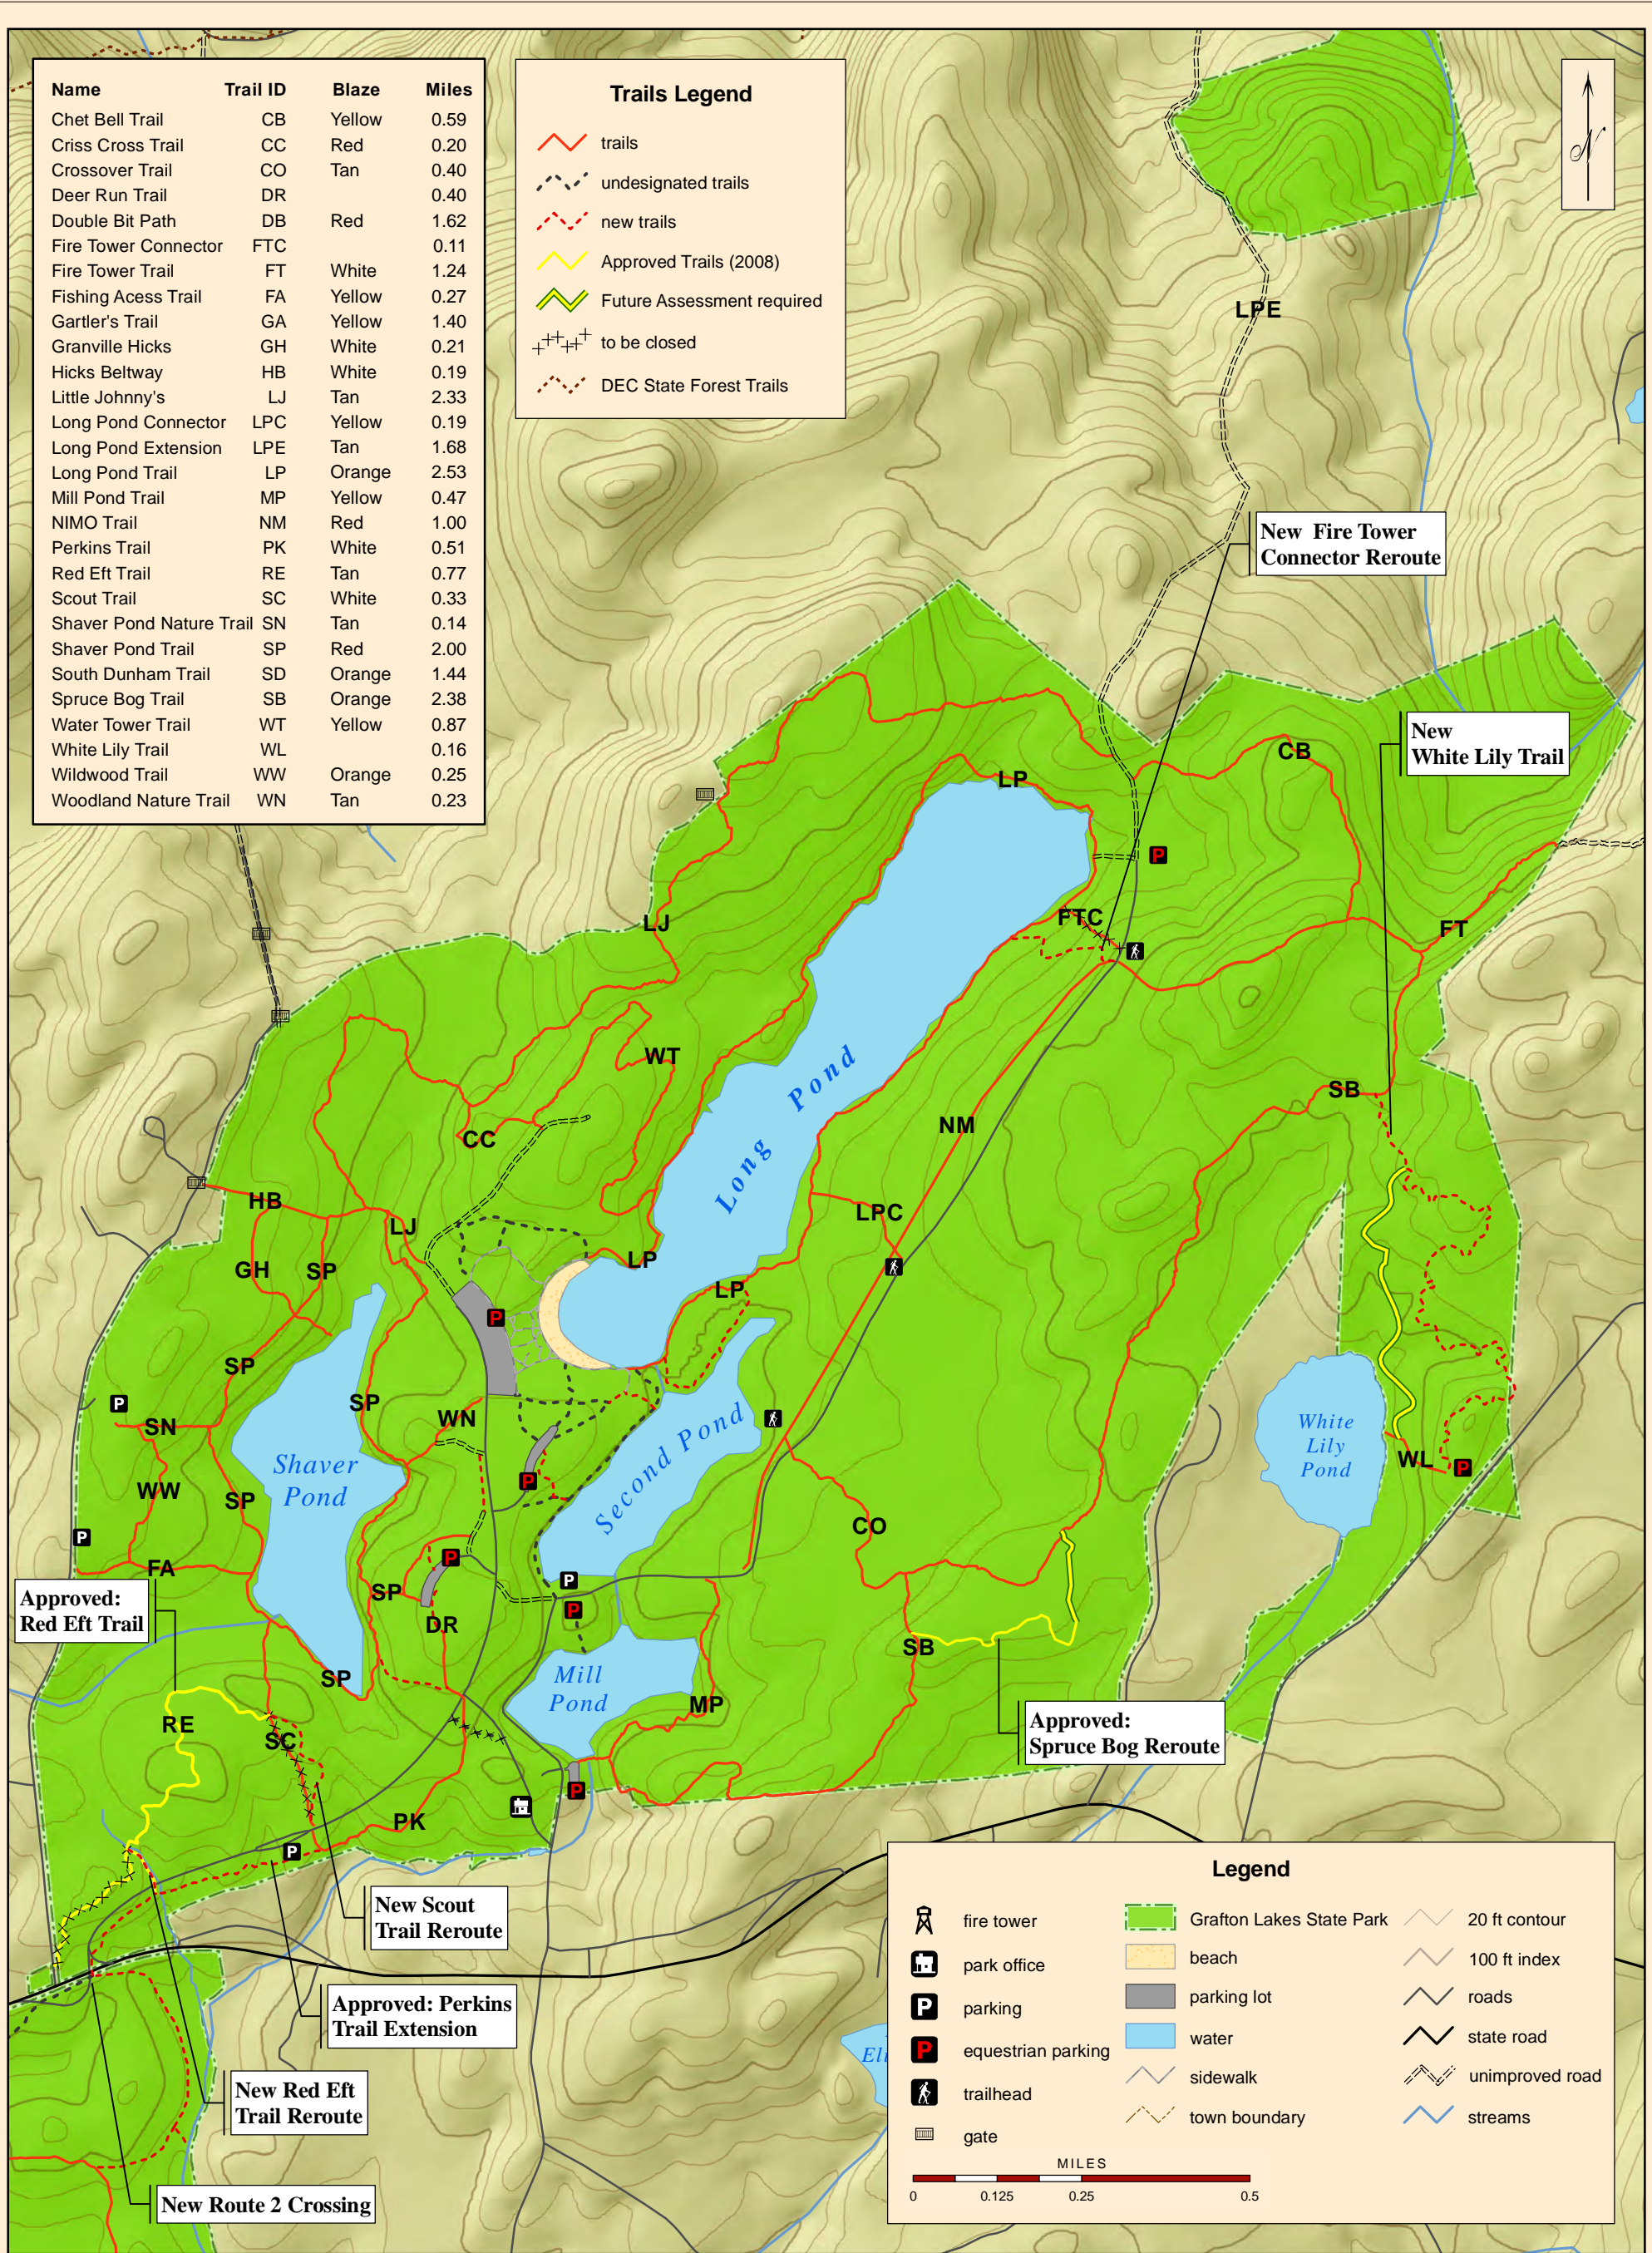

Name	Trail ID	Blaze	Miles
Chet Bell Trail	CB	Yellow	0.59
Criss Cross Trail	CC	Red	0.20
Crossover Trail	CO	Tan	0.40
Deer Run Trail	DR	Orange	0.40
Double Bit Path	DB	Red	1.62
Fire Tower Connector	FTC	White	0.11
Fire Tower Trail	FT	White	1.24
Fishing Access Trail	FA	Yellow	0.27
Gartler's Trail	GA	Yellow	1.40
Granville Hicks	GH	White	0.21
Hicks Beltway	HB	White	0.19
Little Johnny's	LJ	Tan	2.33
Long Pond Connector	LPC	Yellow	0.19
Long Pond Extension	LPE	Tan	1.68
Long Pond Trail	LP	Orange	2.53
Mill Pond Trail	MP	Yellow	0.47
NIMO Trail	NM	Red	1.00
Perkins Trail	PK	White	0.51
Red Eft Trail	RE	Tan	0.77
Scout Trail	SC	White	0.33
Shaver Pond Nature Trail	SN	Tan	0.14
Shaver Pond Trail	SP	Red	2.00
South Dunham Trail	SD	Orange	1.44
Spruce Bog Trail	SB	Orange	2.38
Water Tower Trail	WT	Yellow	0.87
White Lily Trail	WL	Orange	0.16
Wildwood Trail	WW	Orange	0.25
Woodland Nature Trail	WN	Tan	0.23

Trails Legend

- trails
- undesignated trails
- new trails
- Approved Trails (2008)
- Future Assessment required
- to be closed
- DEC State Forest Trails

Legend

fire tower	Grafton Lakes State Park	20 ft contour
park office	beach	100 ft index
parking	parking lot	roads
equestrian parking	water	state road
trailhead	sidewalk	unimproved road
gate	town boundary	streams

MILES
0 0.125 0.25 0.5

Trail Alternatives - North

Grafton Lakes State Park

Trails Plan

Figure 6

Map produced by NYSOPRHP-GIS Unit, December 20, 2011.