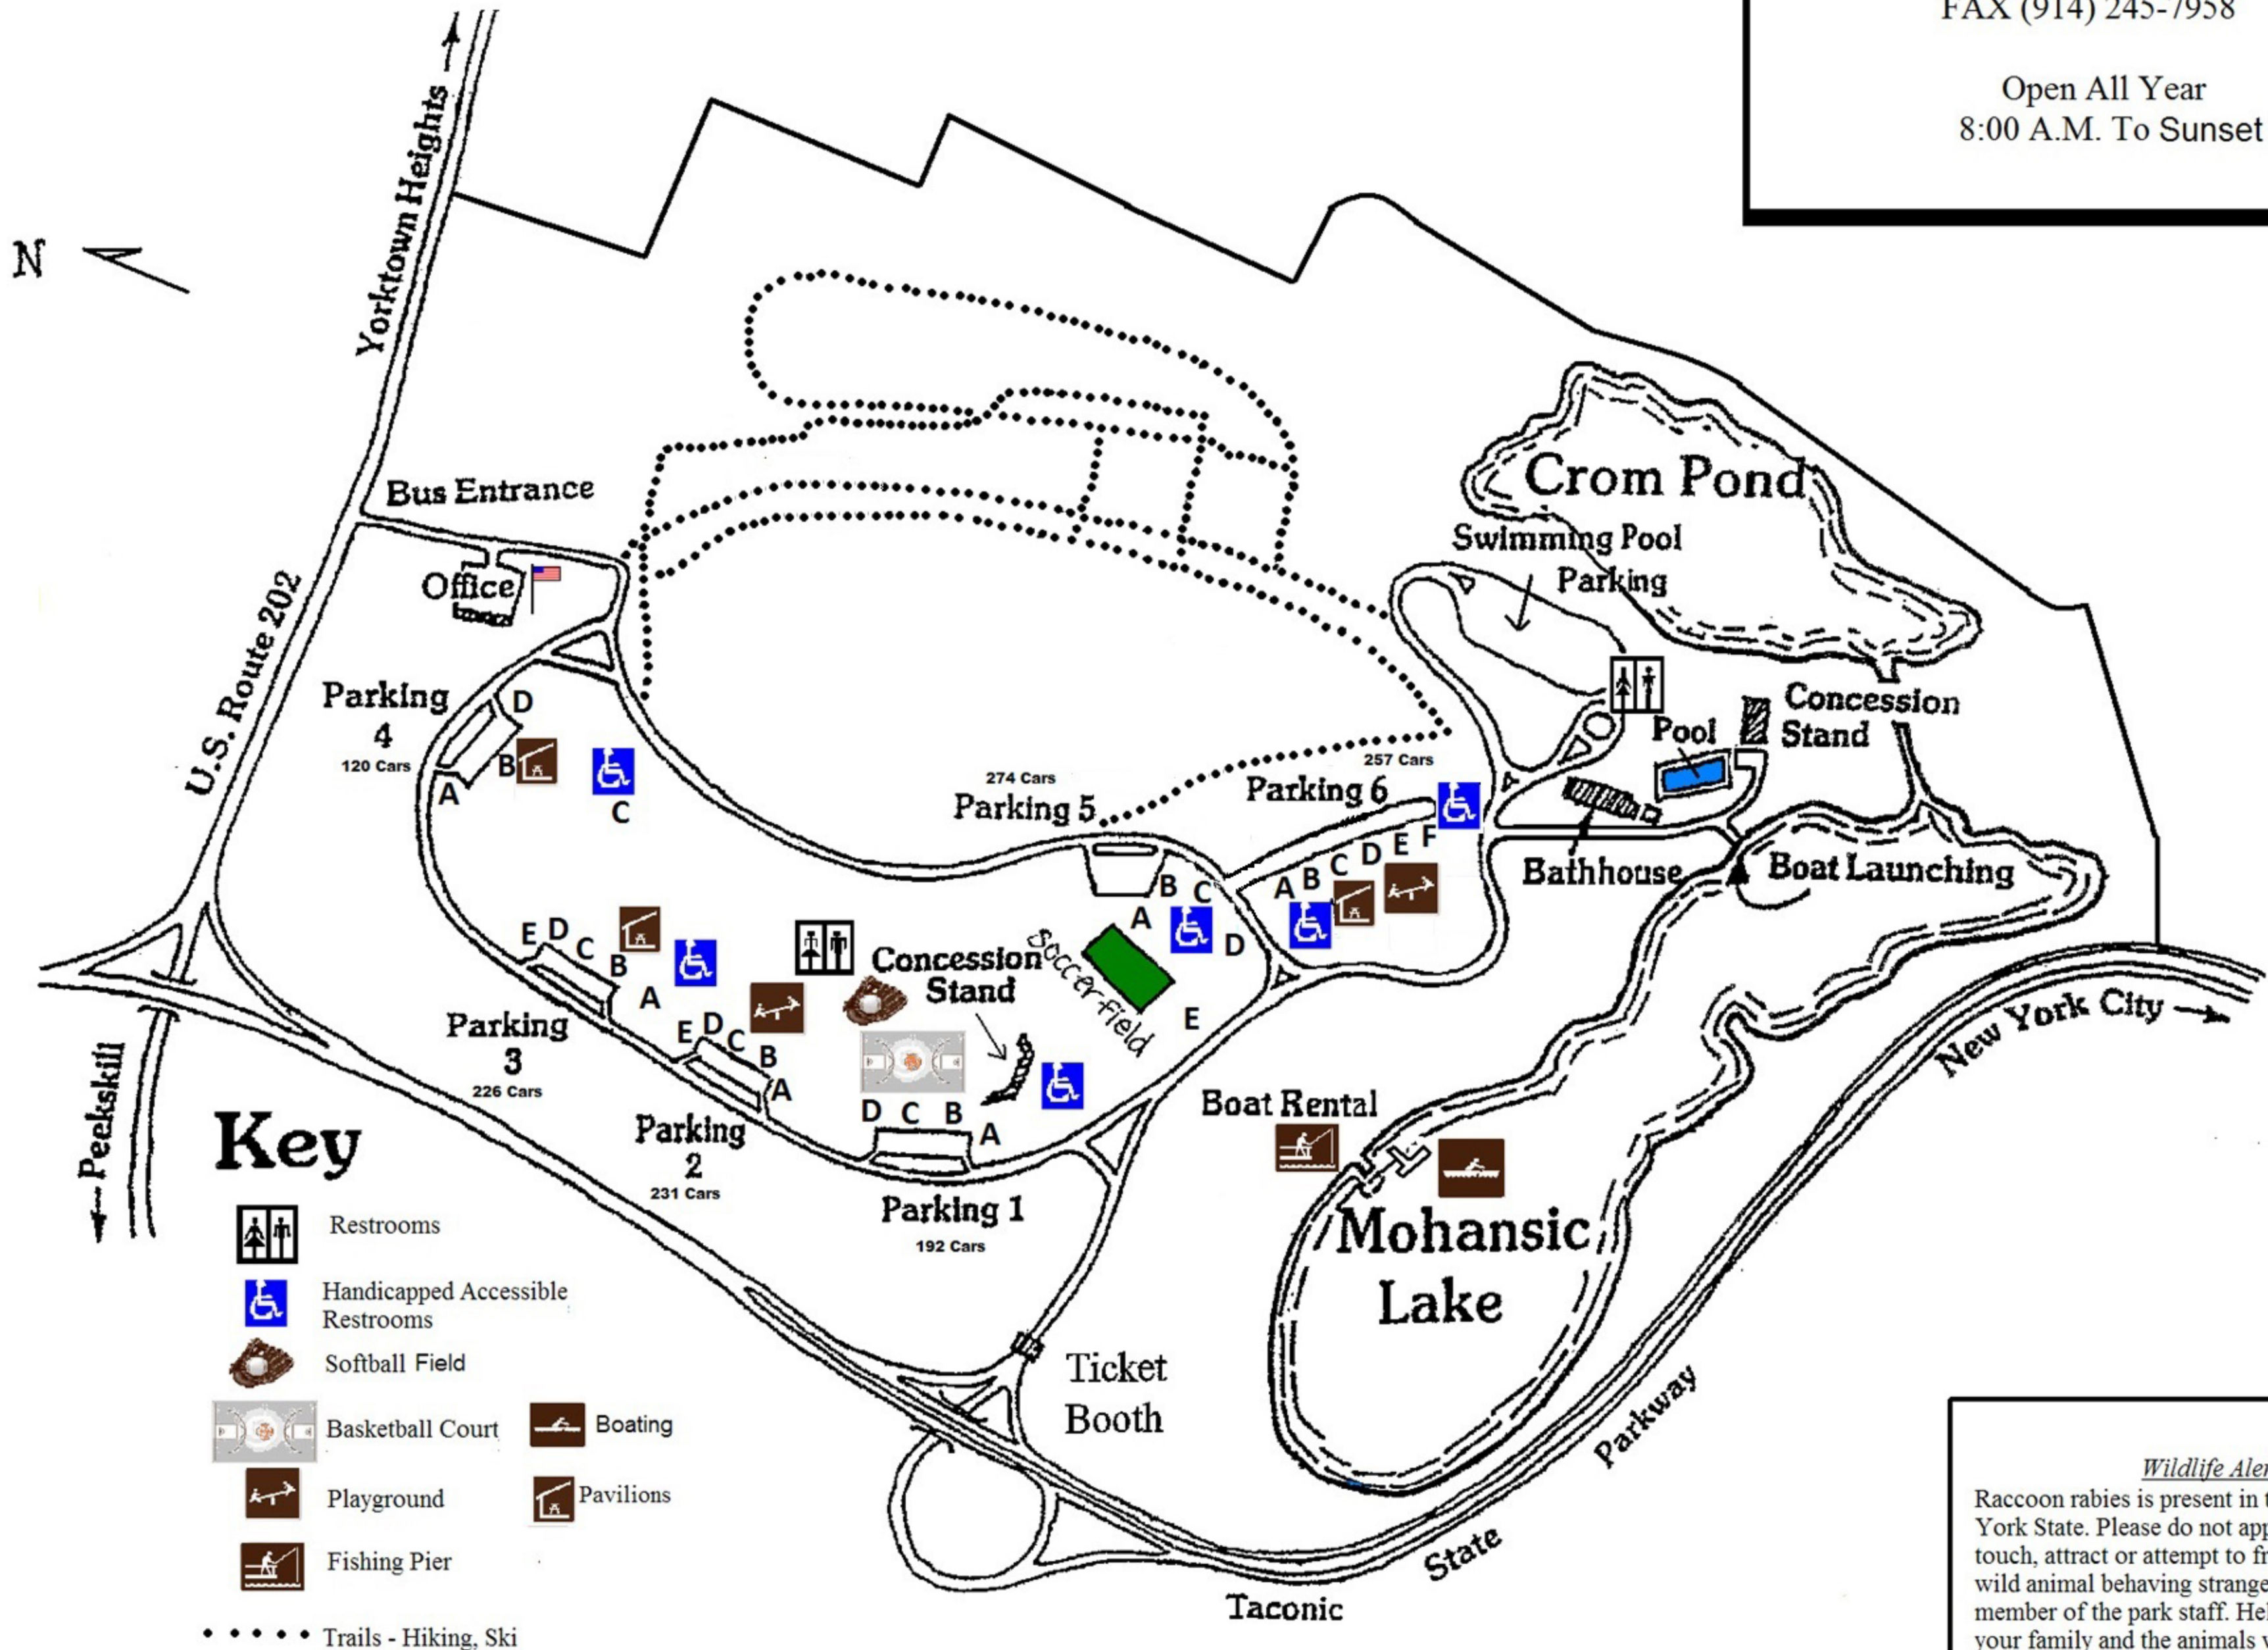

Franklin D. Roosevelt

State Park

(914) 245-4434

FAX (914) 245-7958

Open All Year

8:00 A.M. To Sunset

Please do your part to help keep our park clean by disposing your trash in the green containers located throughout the park. We appreciate your cooperation. No Buses Lots 1 & 6

Wildlife Alert

Raccoon rabies is present in this area of New York State. Please do not approach, feed, touch, attract or attempt to frighten away any wild animal behaving strangely, please contact a member of the park staff. Help protect you, your family and the animals who live here from harm.