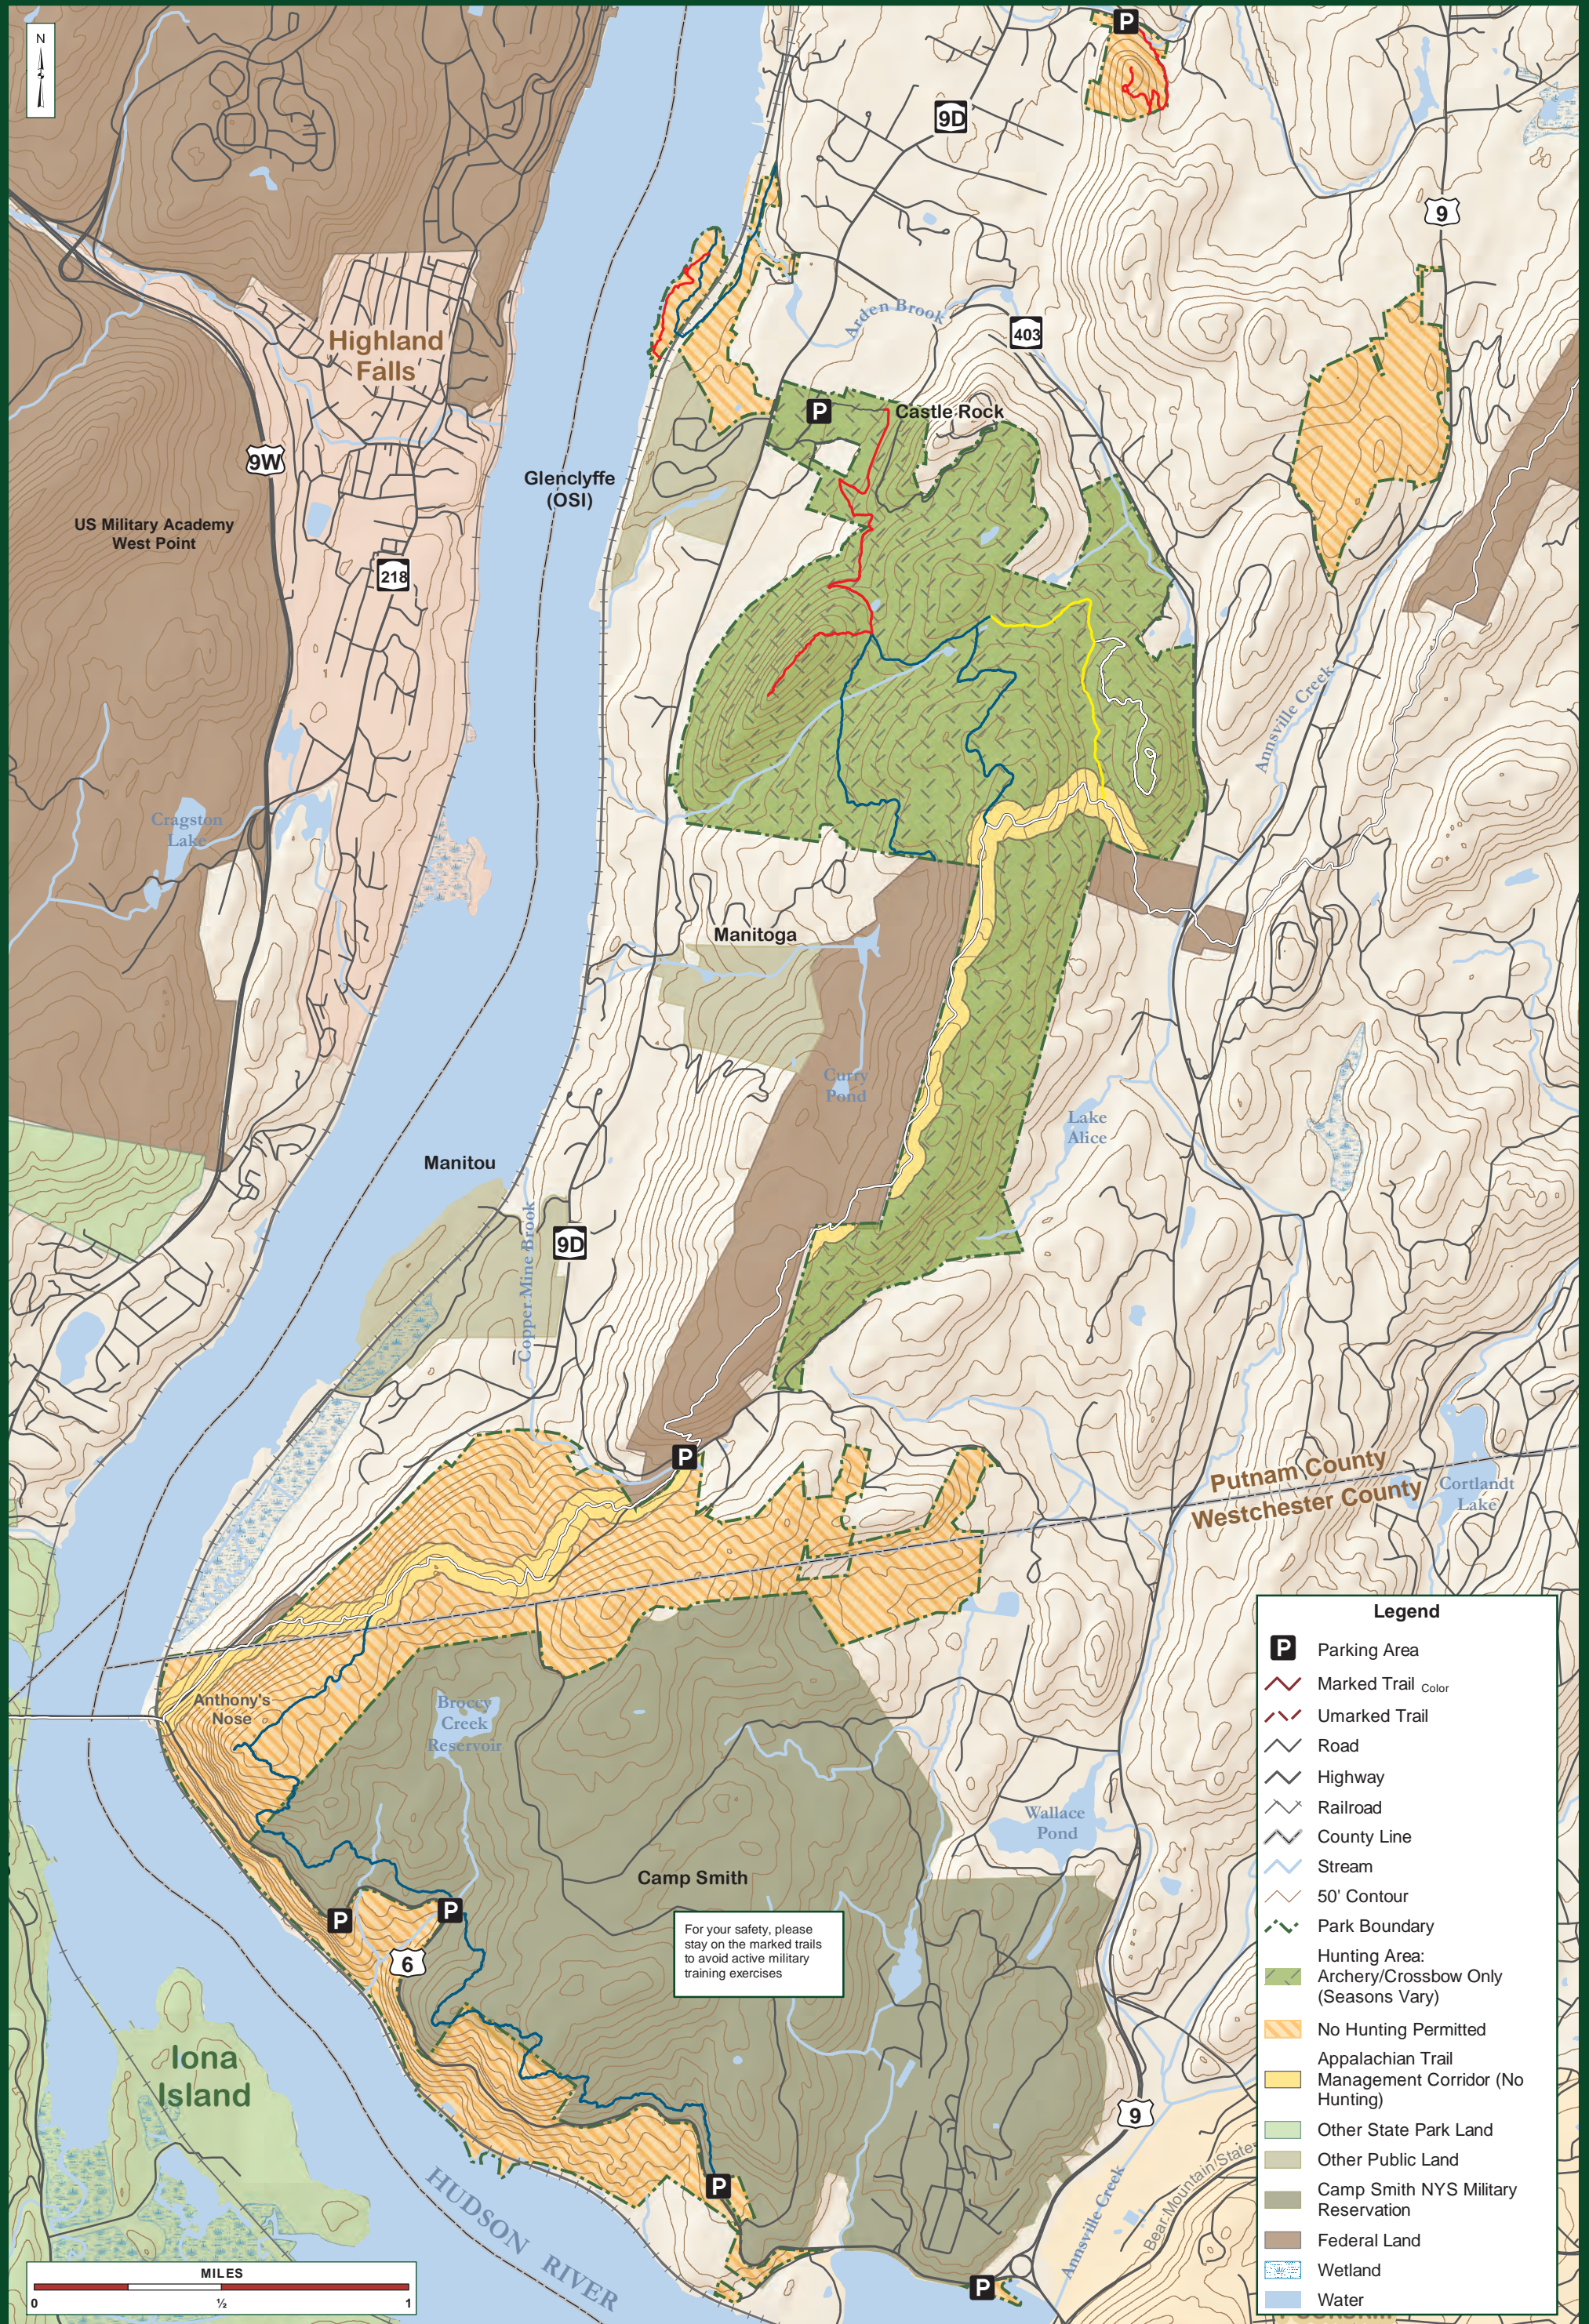

Legend

- P** Parking Area
- Red line Marked Trail Color
- Brown line Unmarked Trail
- Black line Road
- Thick black line Highway
- Black line with cross-ticks Railroad
- Black line with dashes County Line
- Blue line Stream
- Thin brown line 50' Contour
- Dashed green line Park Boundary
- Green box Hunting Area: Archery/Crossbow Only (Seasons Vary)
- Orange box No Hunting Permitted
- Yellow box Appalachian Trail Management Corridor (No Hunting)
- Light green box Other State Park Land
- Light brown box Other Public Land
- Dark brown box Camp Smith NYS Military Reservation
- Dark brown box Federal Land
- Blue wavy box Wetland
- Blue box Water

For your safety, please stay on the marked trails to avoid active military training exercises