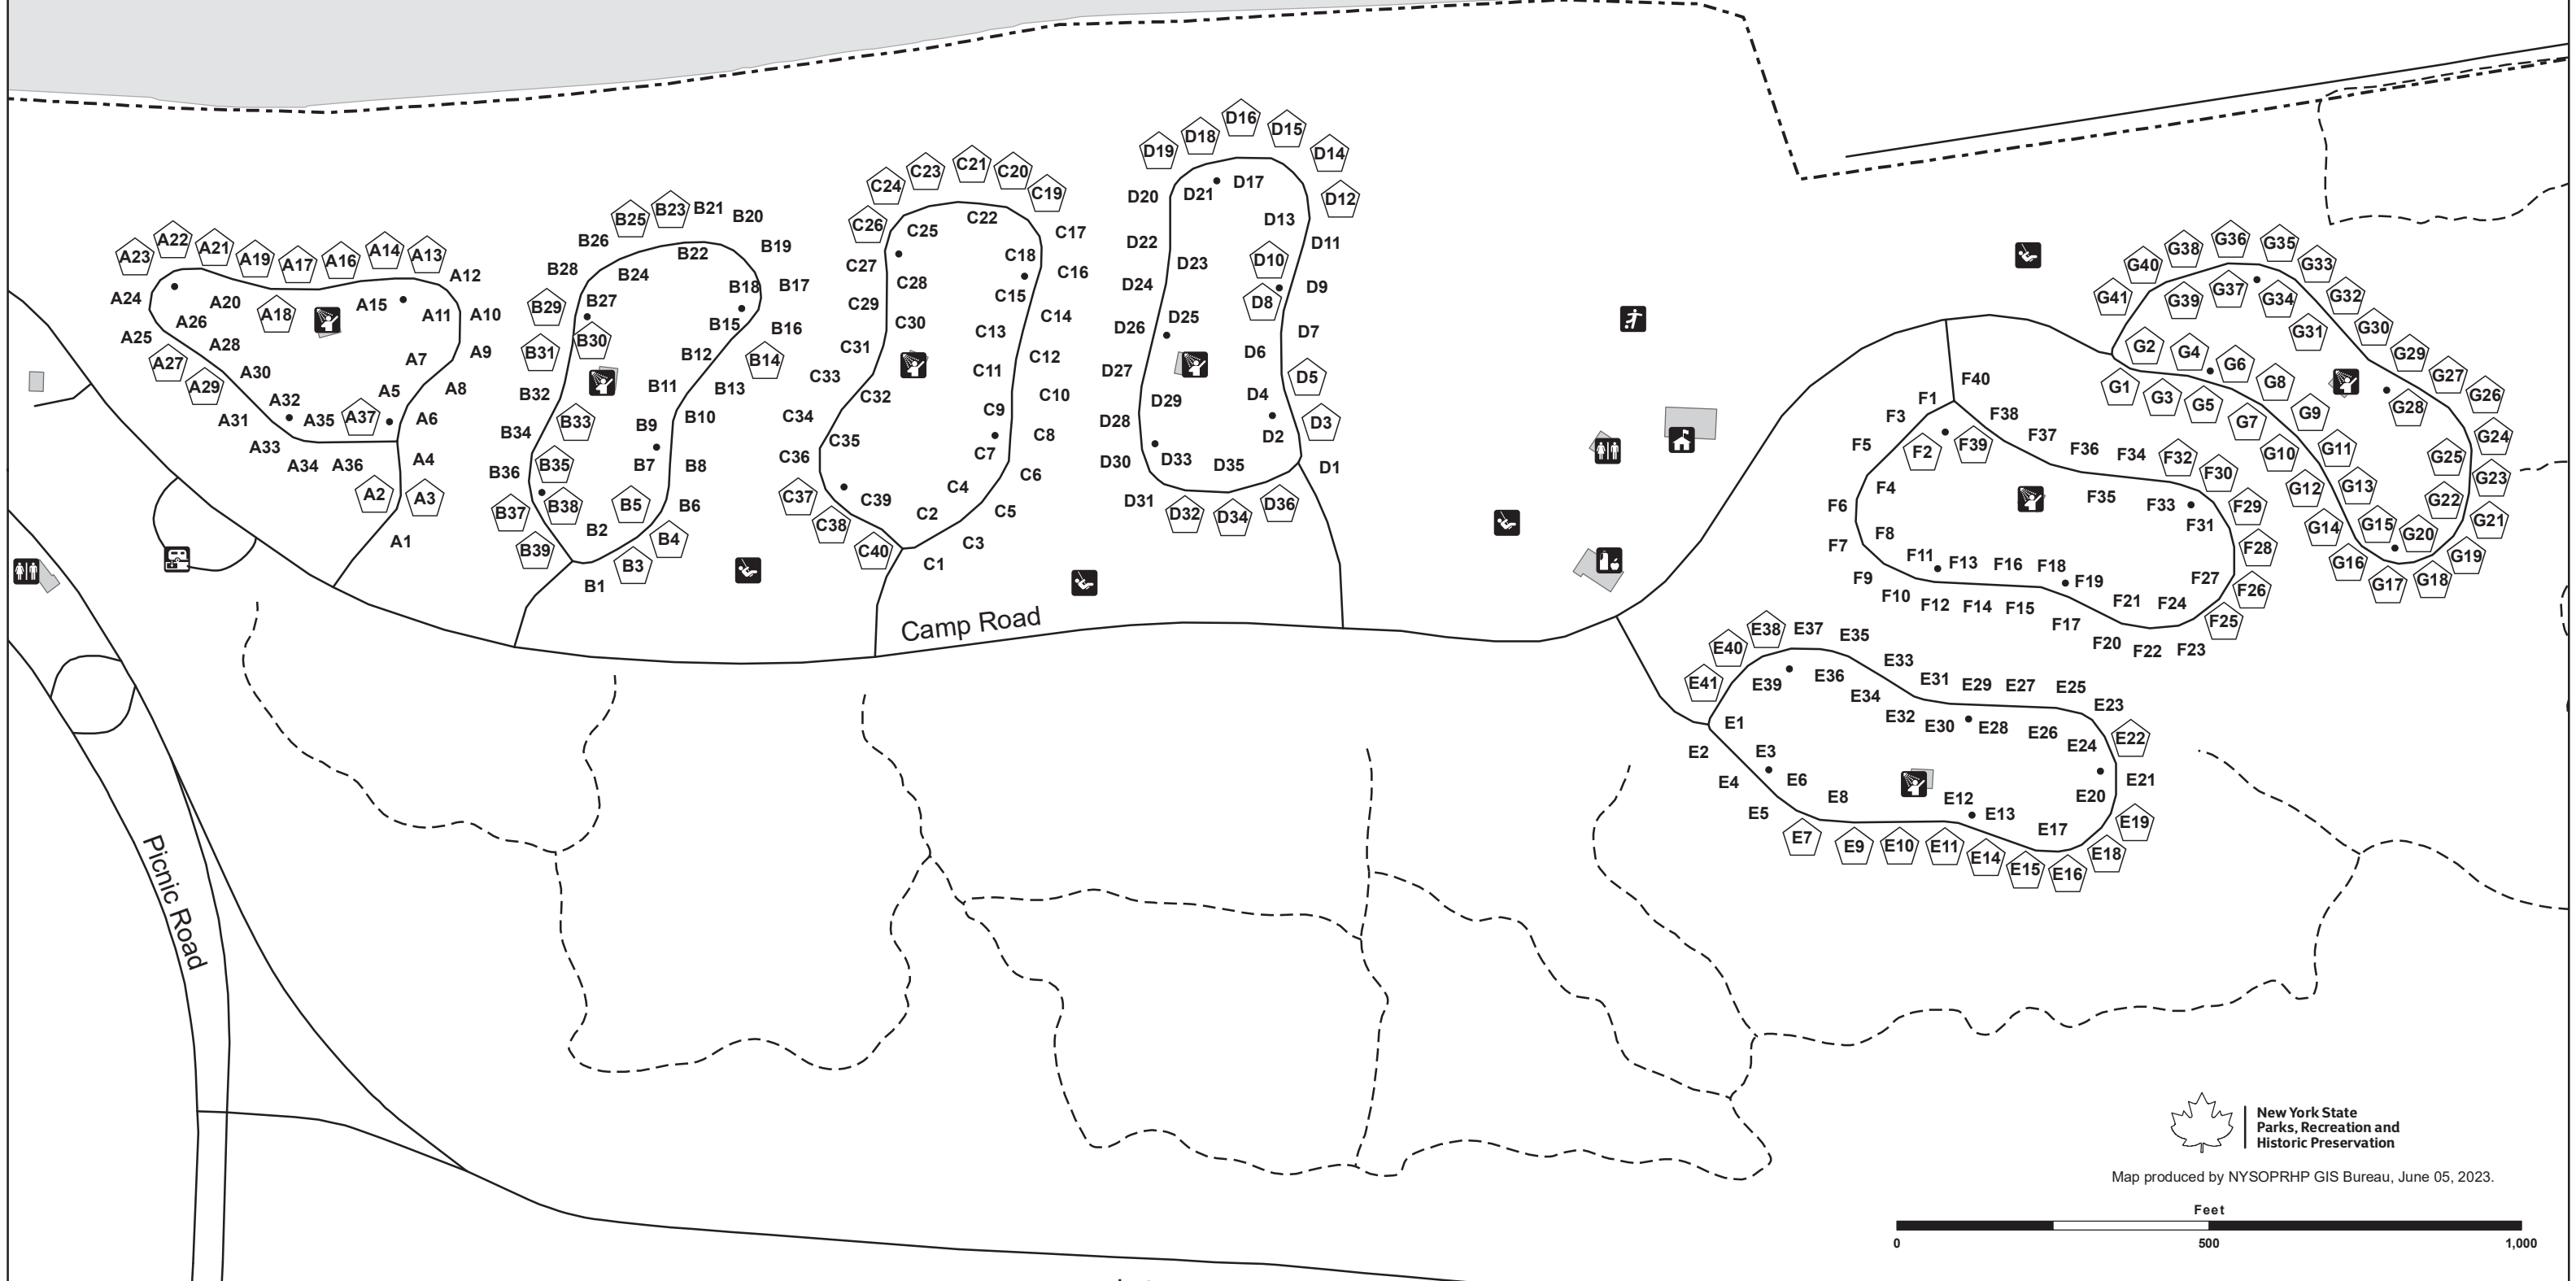

Lakeside State Park Campground Map

Route 18, Waterport, NY 14571

Legend

- | | | | | | |
|---|------------------|---|-----------------|--|---------------------|
| # | Campsite, 30 AMP | | Playing Field | | Road |
| | Campsite, 50 AMP | | Public Restroom | | Unmarked Trail |
| | Bathhouse | | Recreation Hall | | Building |
| | Dumping Station | | Store | | Lakeside State Park |
| | Playground | • | Water Spigot | | Water |

Lake Ontario

New York State
Parks, Recreation and
Historic Preservation

Map produced by NYSOPRHP GIS Bureau, June 05, 2023.