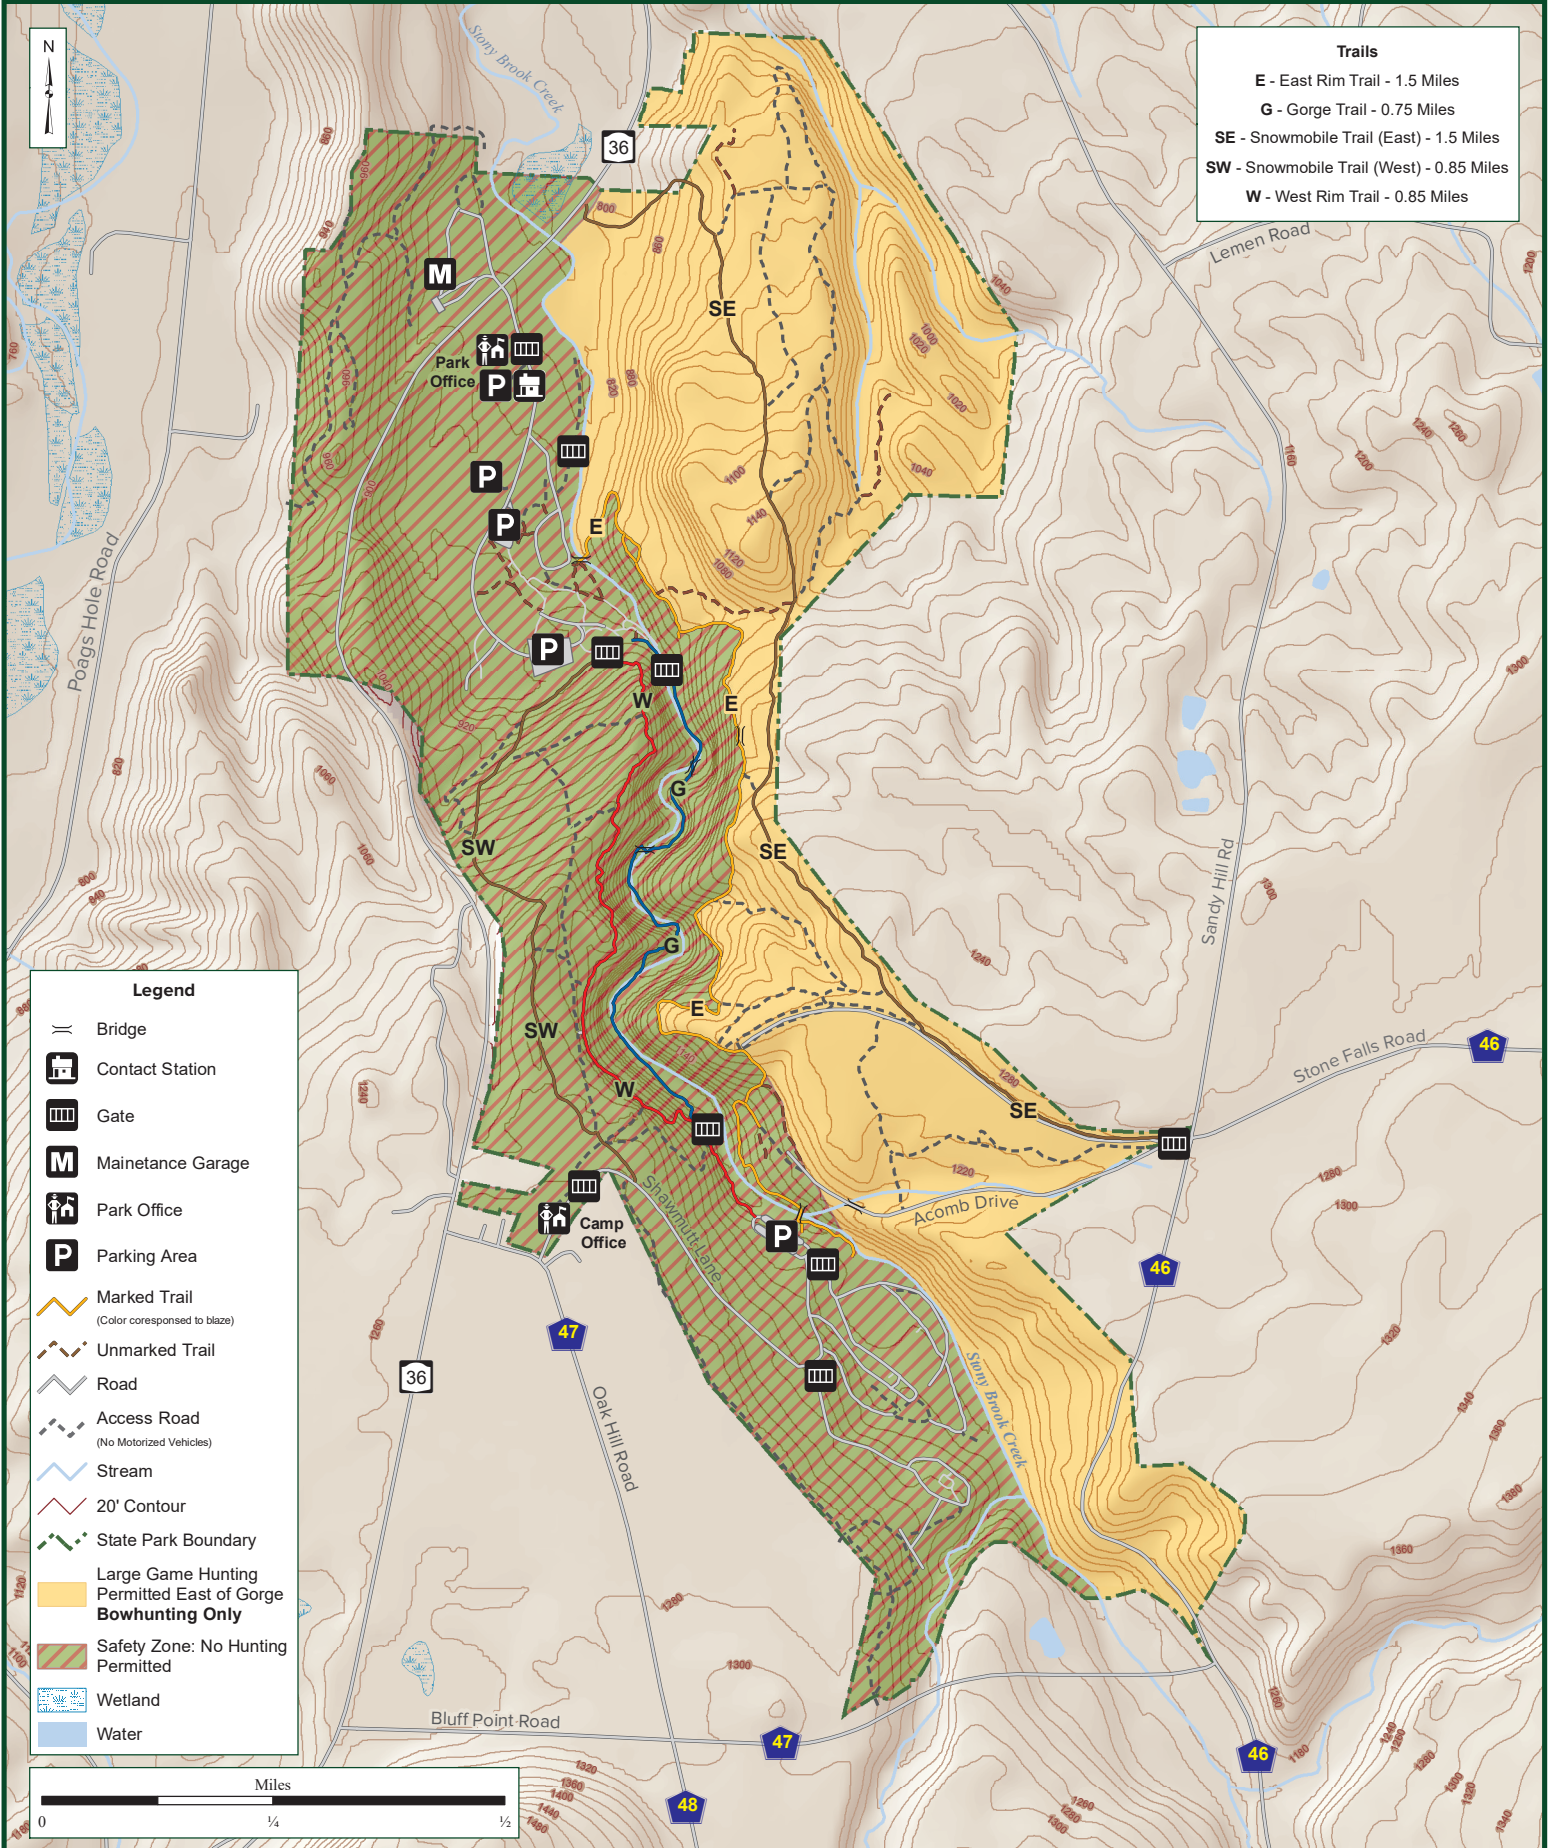

Map produced by NYSOPRHP GIS Bureau, April 07, 2021.

Trails

- E** - East Rim Trail - 1.5 Miles
- G** - Gorge Trail - 0.75 Miles
- SE** - Snowmobile Trail (East) - 1.5 Miles
- SW** - Snowmobile Trail (West) - 0.85 Miles
- W** - West Rim Trail - 0.85 Miles

Legend

- Bridge
- Contact Station
- Gate
- Maintenance Garage
- Park Office
- Parking Area
- Marked Trail (Color corresponded to blaze)
- Unmarked Trail
- Road
- Access Road (No Motorized Vehicles)
- Stream
- 20' Contour
- State Park Boundary
- Large Game Hunting Permitted East of Gorge **Bowhunting Only**
- Safety Zone: No Hunting Permitted
- Wetland
- Water