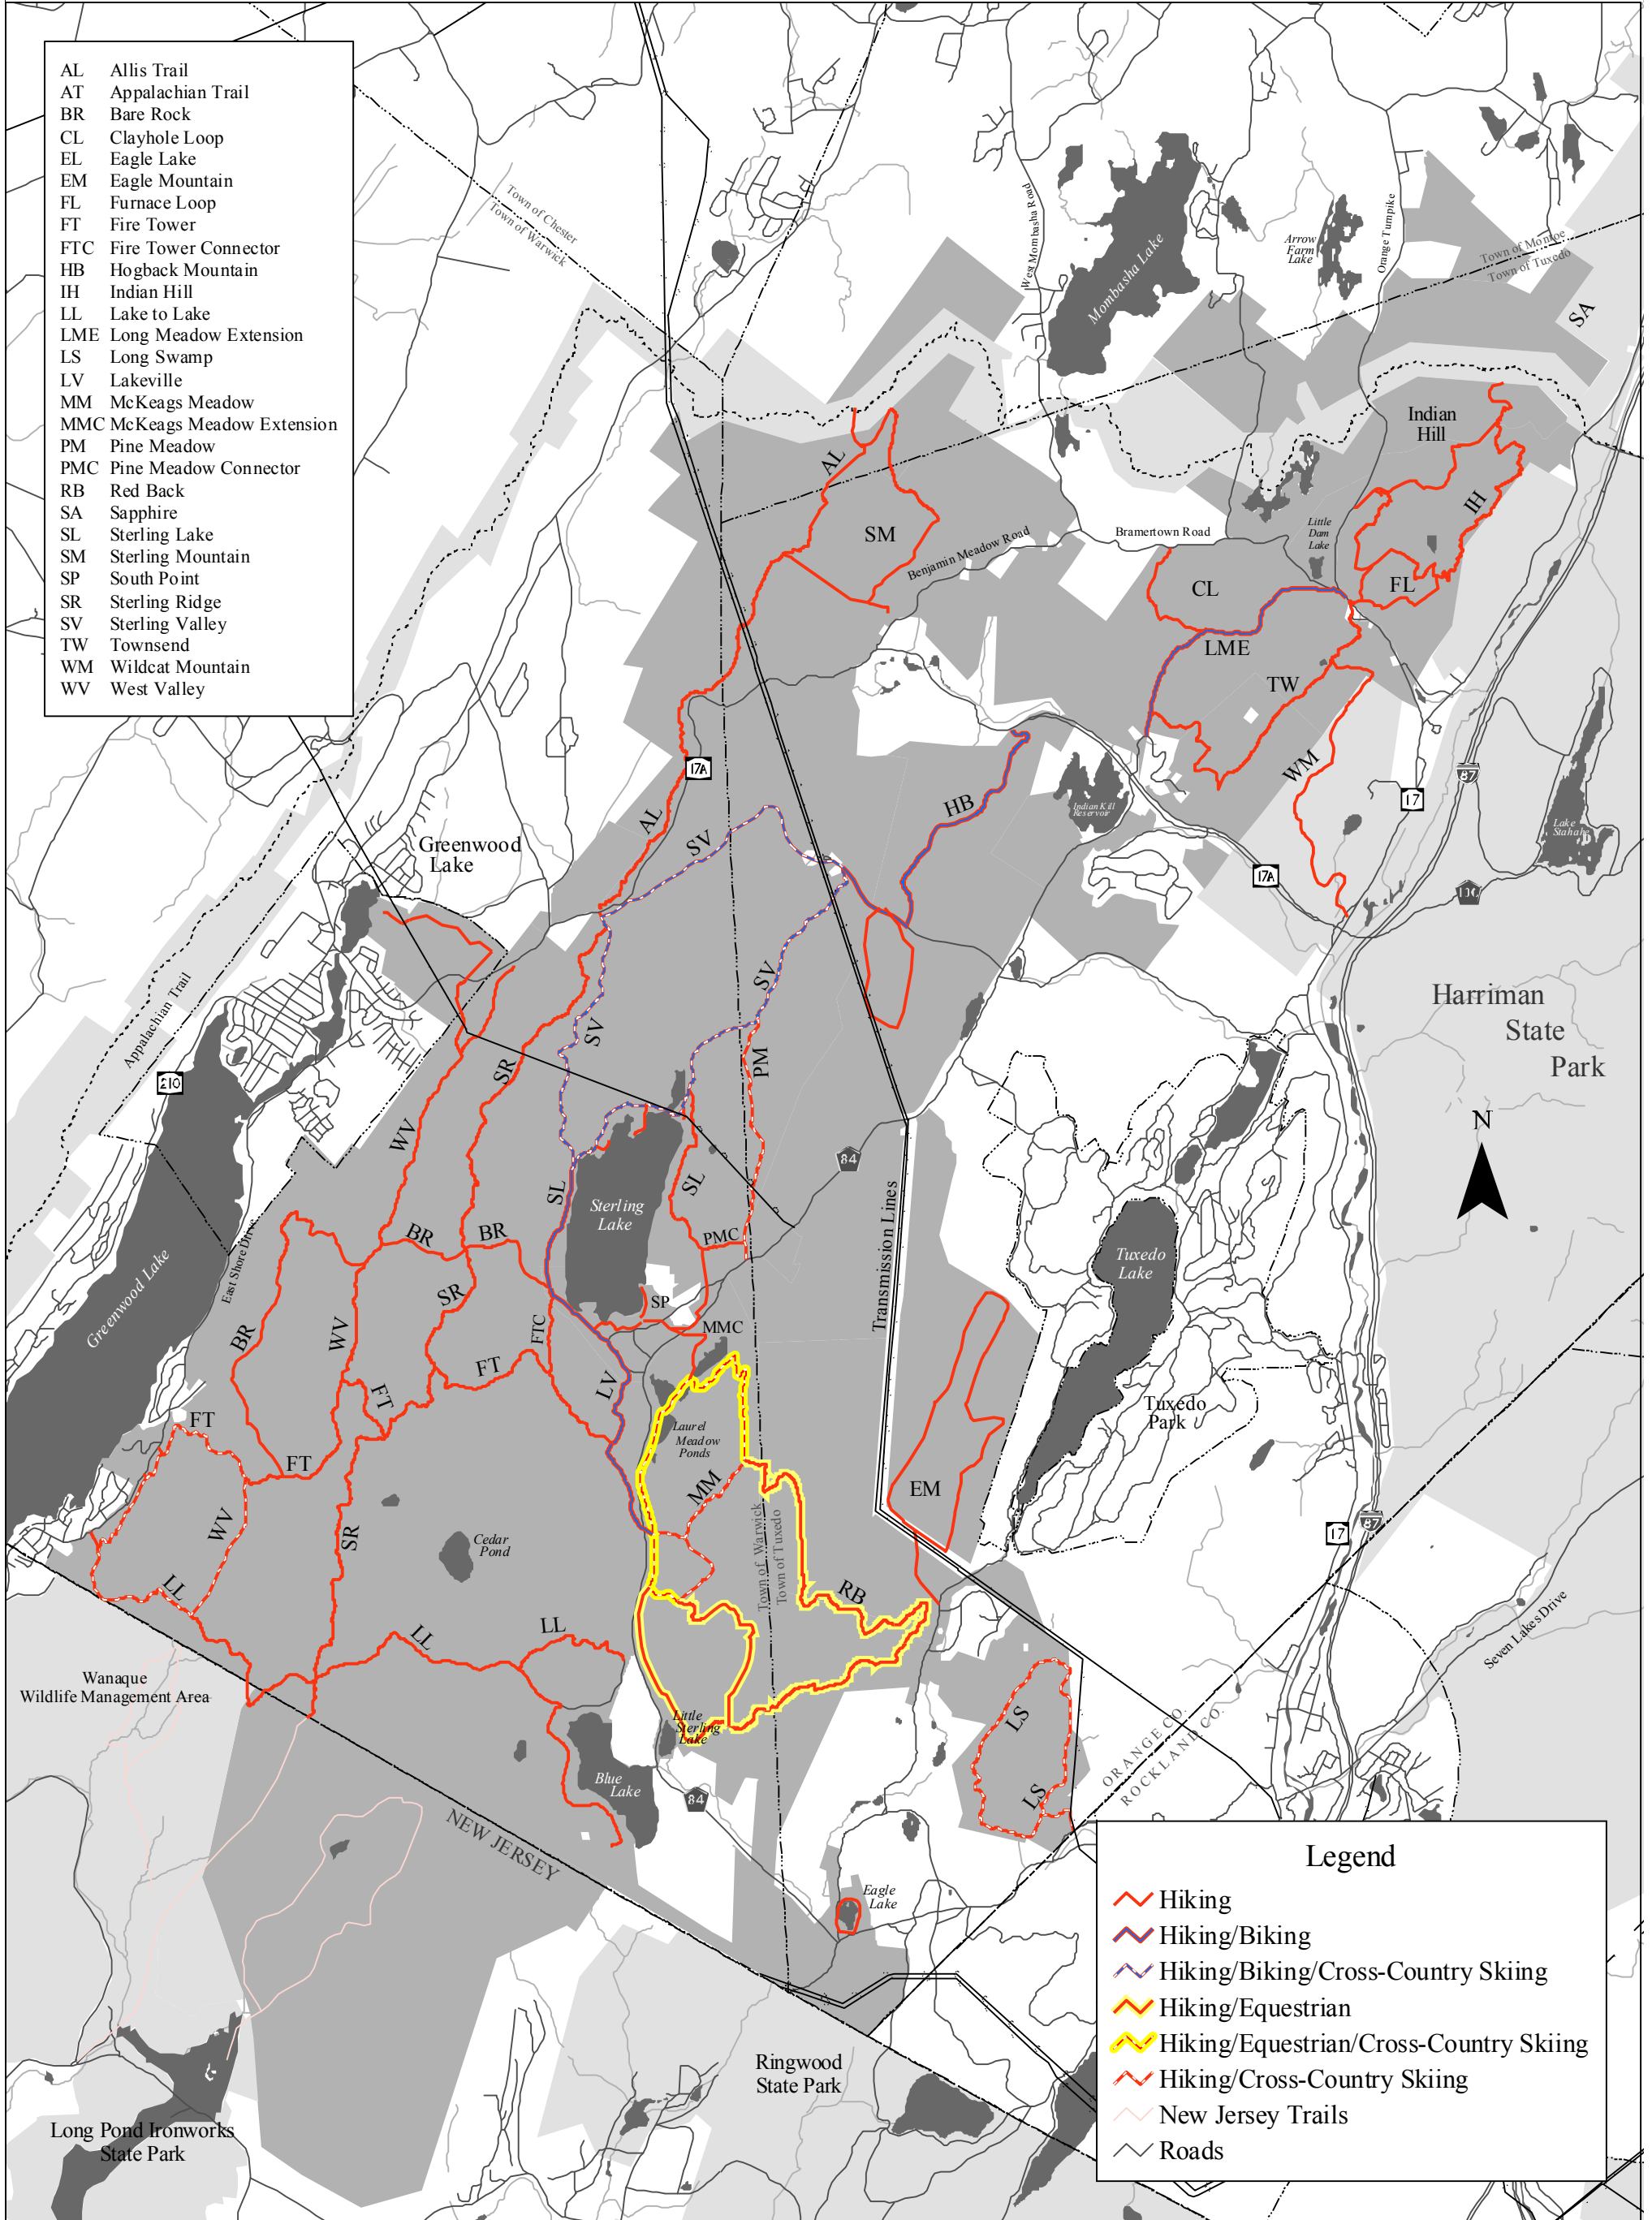

- AL Allis Trail
- AT Appalachian Trail
- BR Bare Rock
- CL Clayhole Loop
- EL Eagle Lake
- EM Eagle Mountain
- FL Furnace Loop
- FT Fire Tower
- FTC Fire Tower Connector
- HB Hogback Mountain
- IH Indian Hill
- LL Lake to Lake
- LME Long Meadow Extension
- LS Long Swamp
- LV Lakeville
- MM McKeags Meadow
- MMC McKeags Meadow Extension
- PM Pine Meadow
- PMC Pine Meadow Connector
- RB Red Back
- SA Sapphire
- SL Sterling Lake
- SM Sterling Mountain
- SP South Point
- SR Sterling Ridge
- SV Sterling Valley
- TW Townsend
- WM Wildcat Mountain
- WV West Valley

**Legend**

- Hiking
- Hiking/Biking
- Hiking/Biking/Cross-Country Skiing
- Hiking/Equestrian
- Hiking/Equestrian/Cross-Country Skiing
- Hiking/Cross-Country Skiing
- New Jersey Trails
- Roads

# Sterling Forest® State Park Interim Trails Plan from Master Plan 2001

Date: January, 2009  
Produced By: NYSOPRHP, GIS unit

\*\*FINAL\*\*