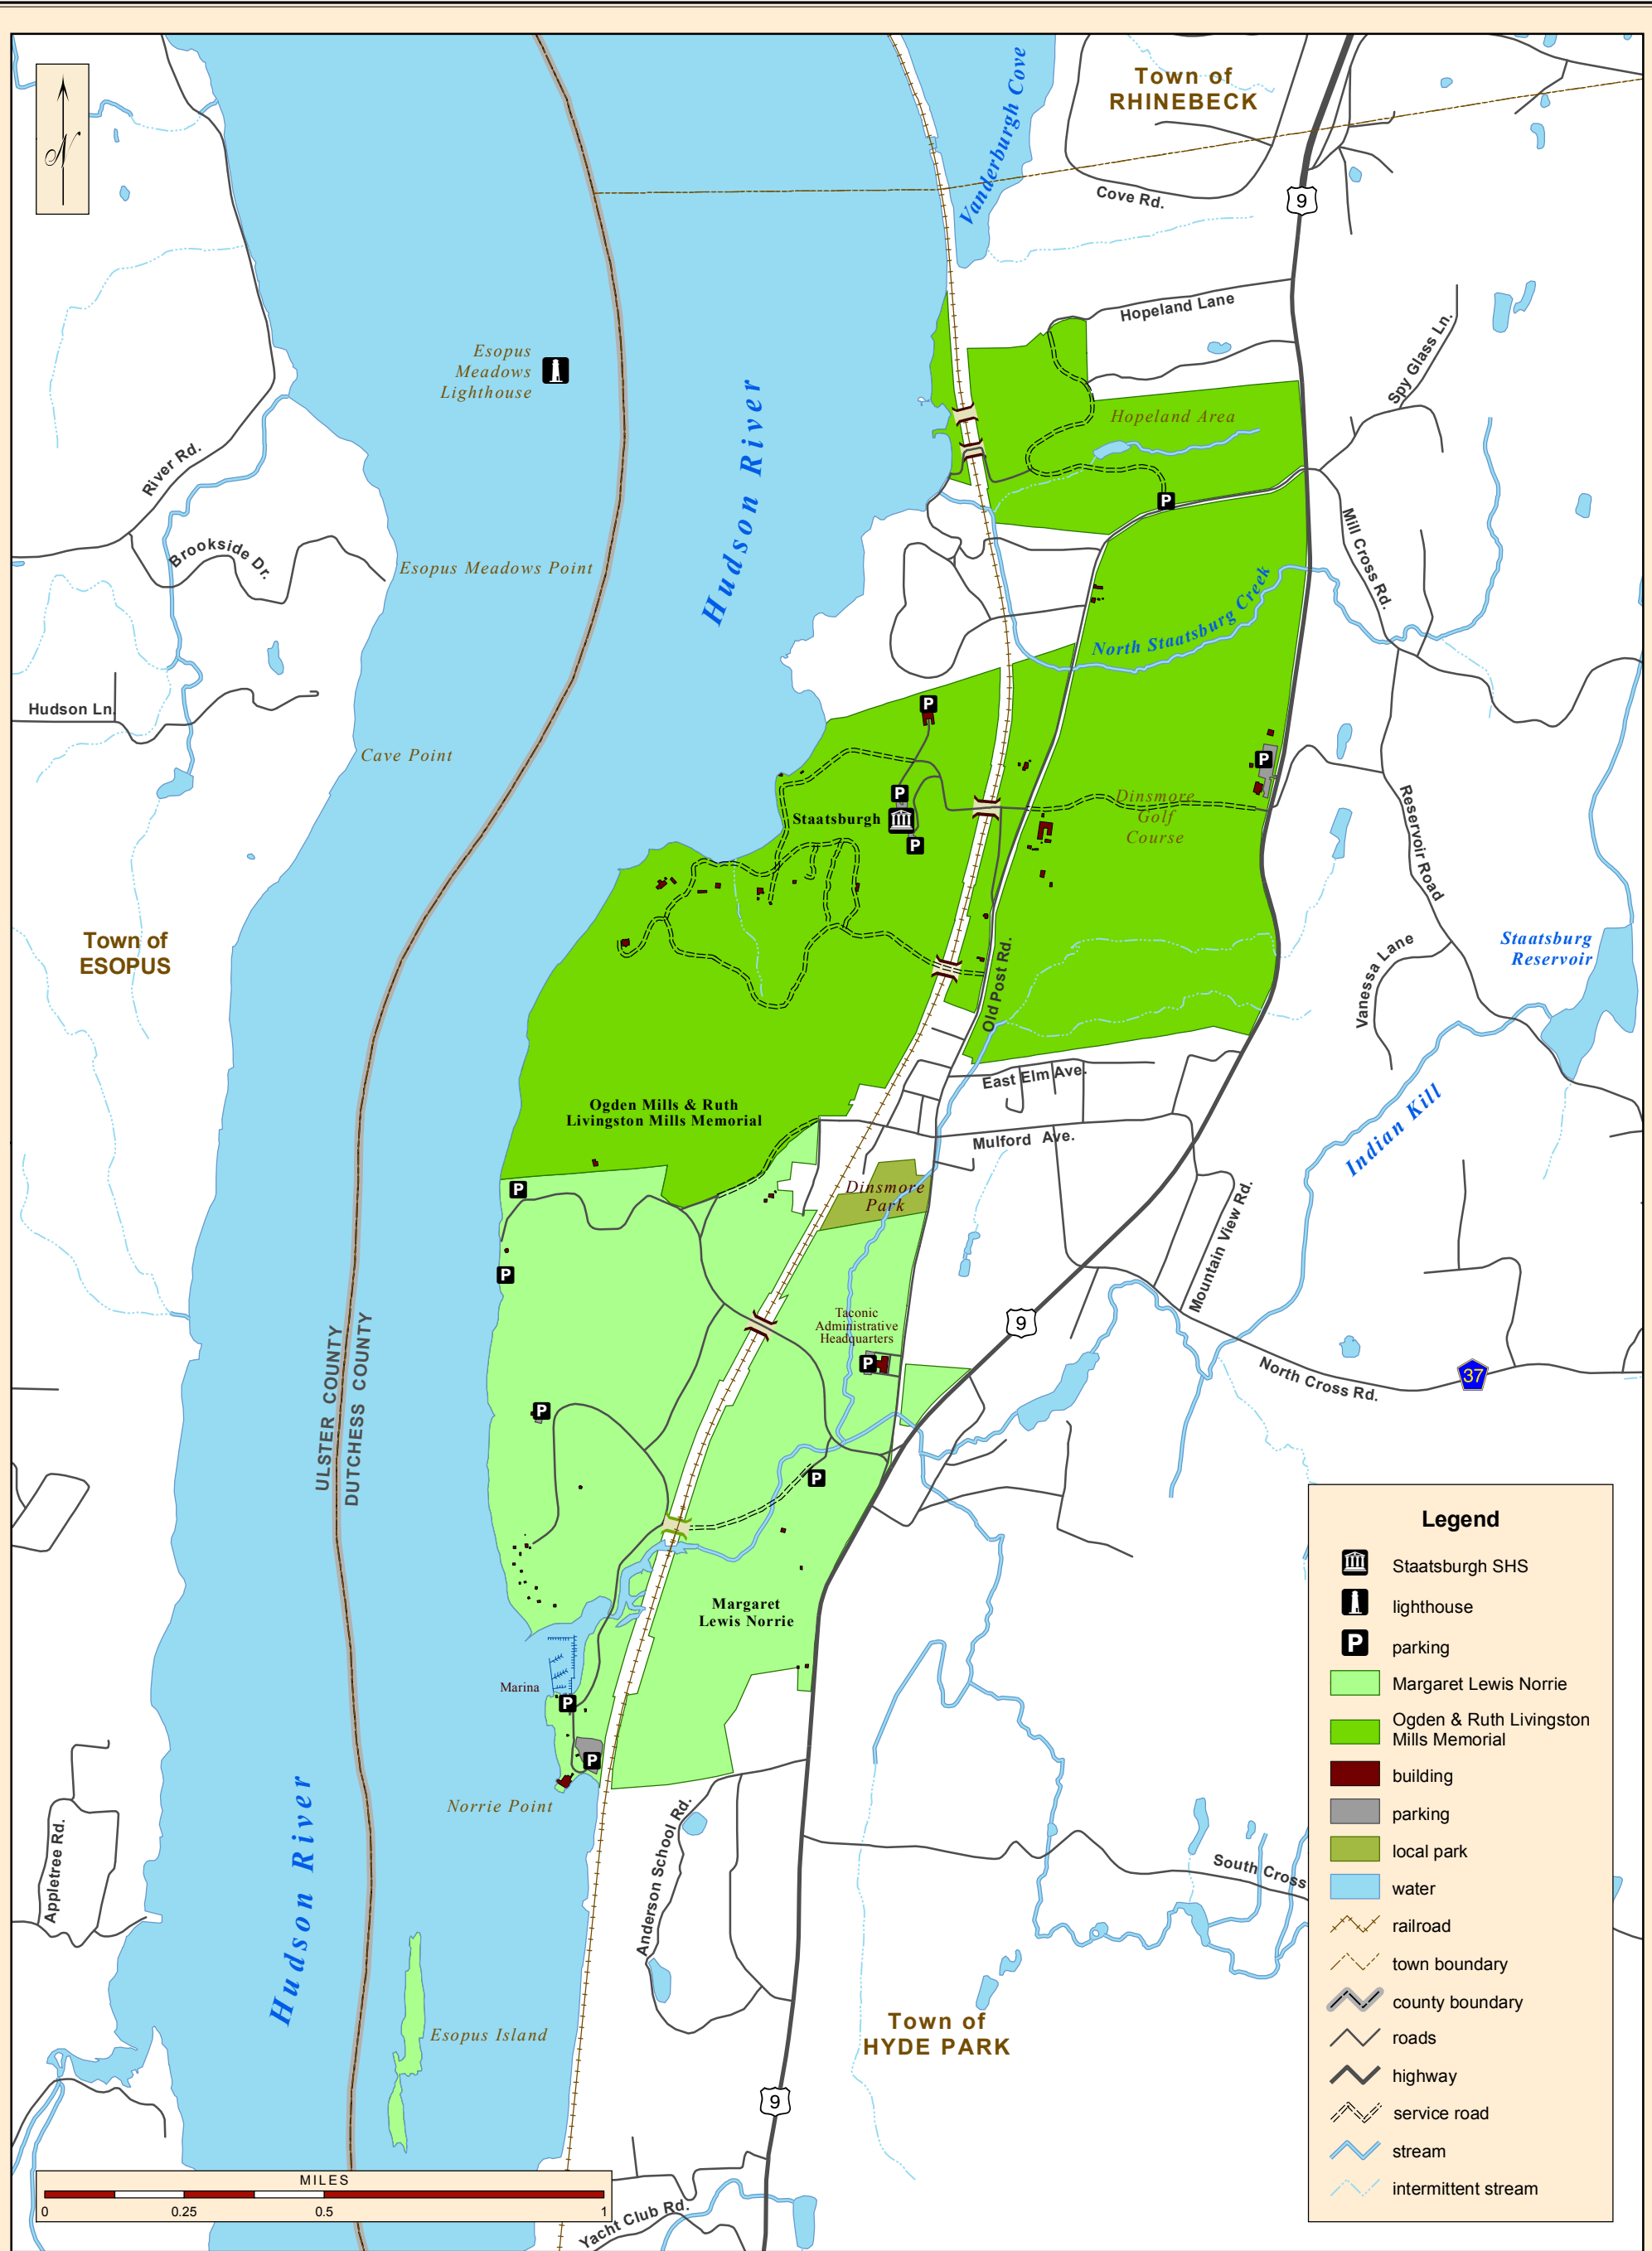

Vicinity

Ogden Mills & Ruth Livingston Mills Memorial State Park Margaret Lewis Norrie State Park Staatsburgh State Historic Site

Master Plan

Figure 1

Boundary
Ogden Mills & Ruth Livingston Mills Memorial State Park
Margaret Lewis Norrie State Park
Staatsburgh State Historic Site

Master Plan
 Figure 2

Map produced by NYSOPRHP-GIS Unit, May 31, 2012.

Adjacent Land Use

Ogden Mills & Ruth Livingston Mills Memorial State Park Margaret Lewis Norrie State Park Staatsburgh State Historic Site

Master Plan

Figure 3