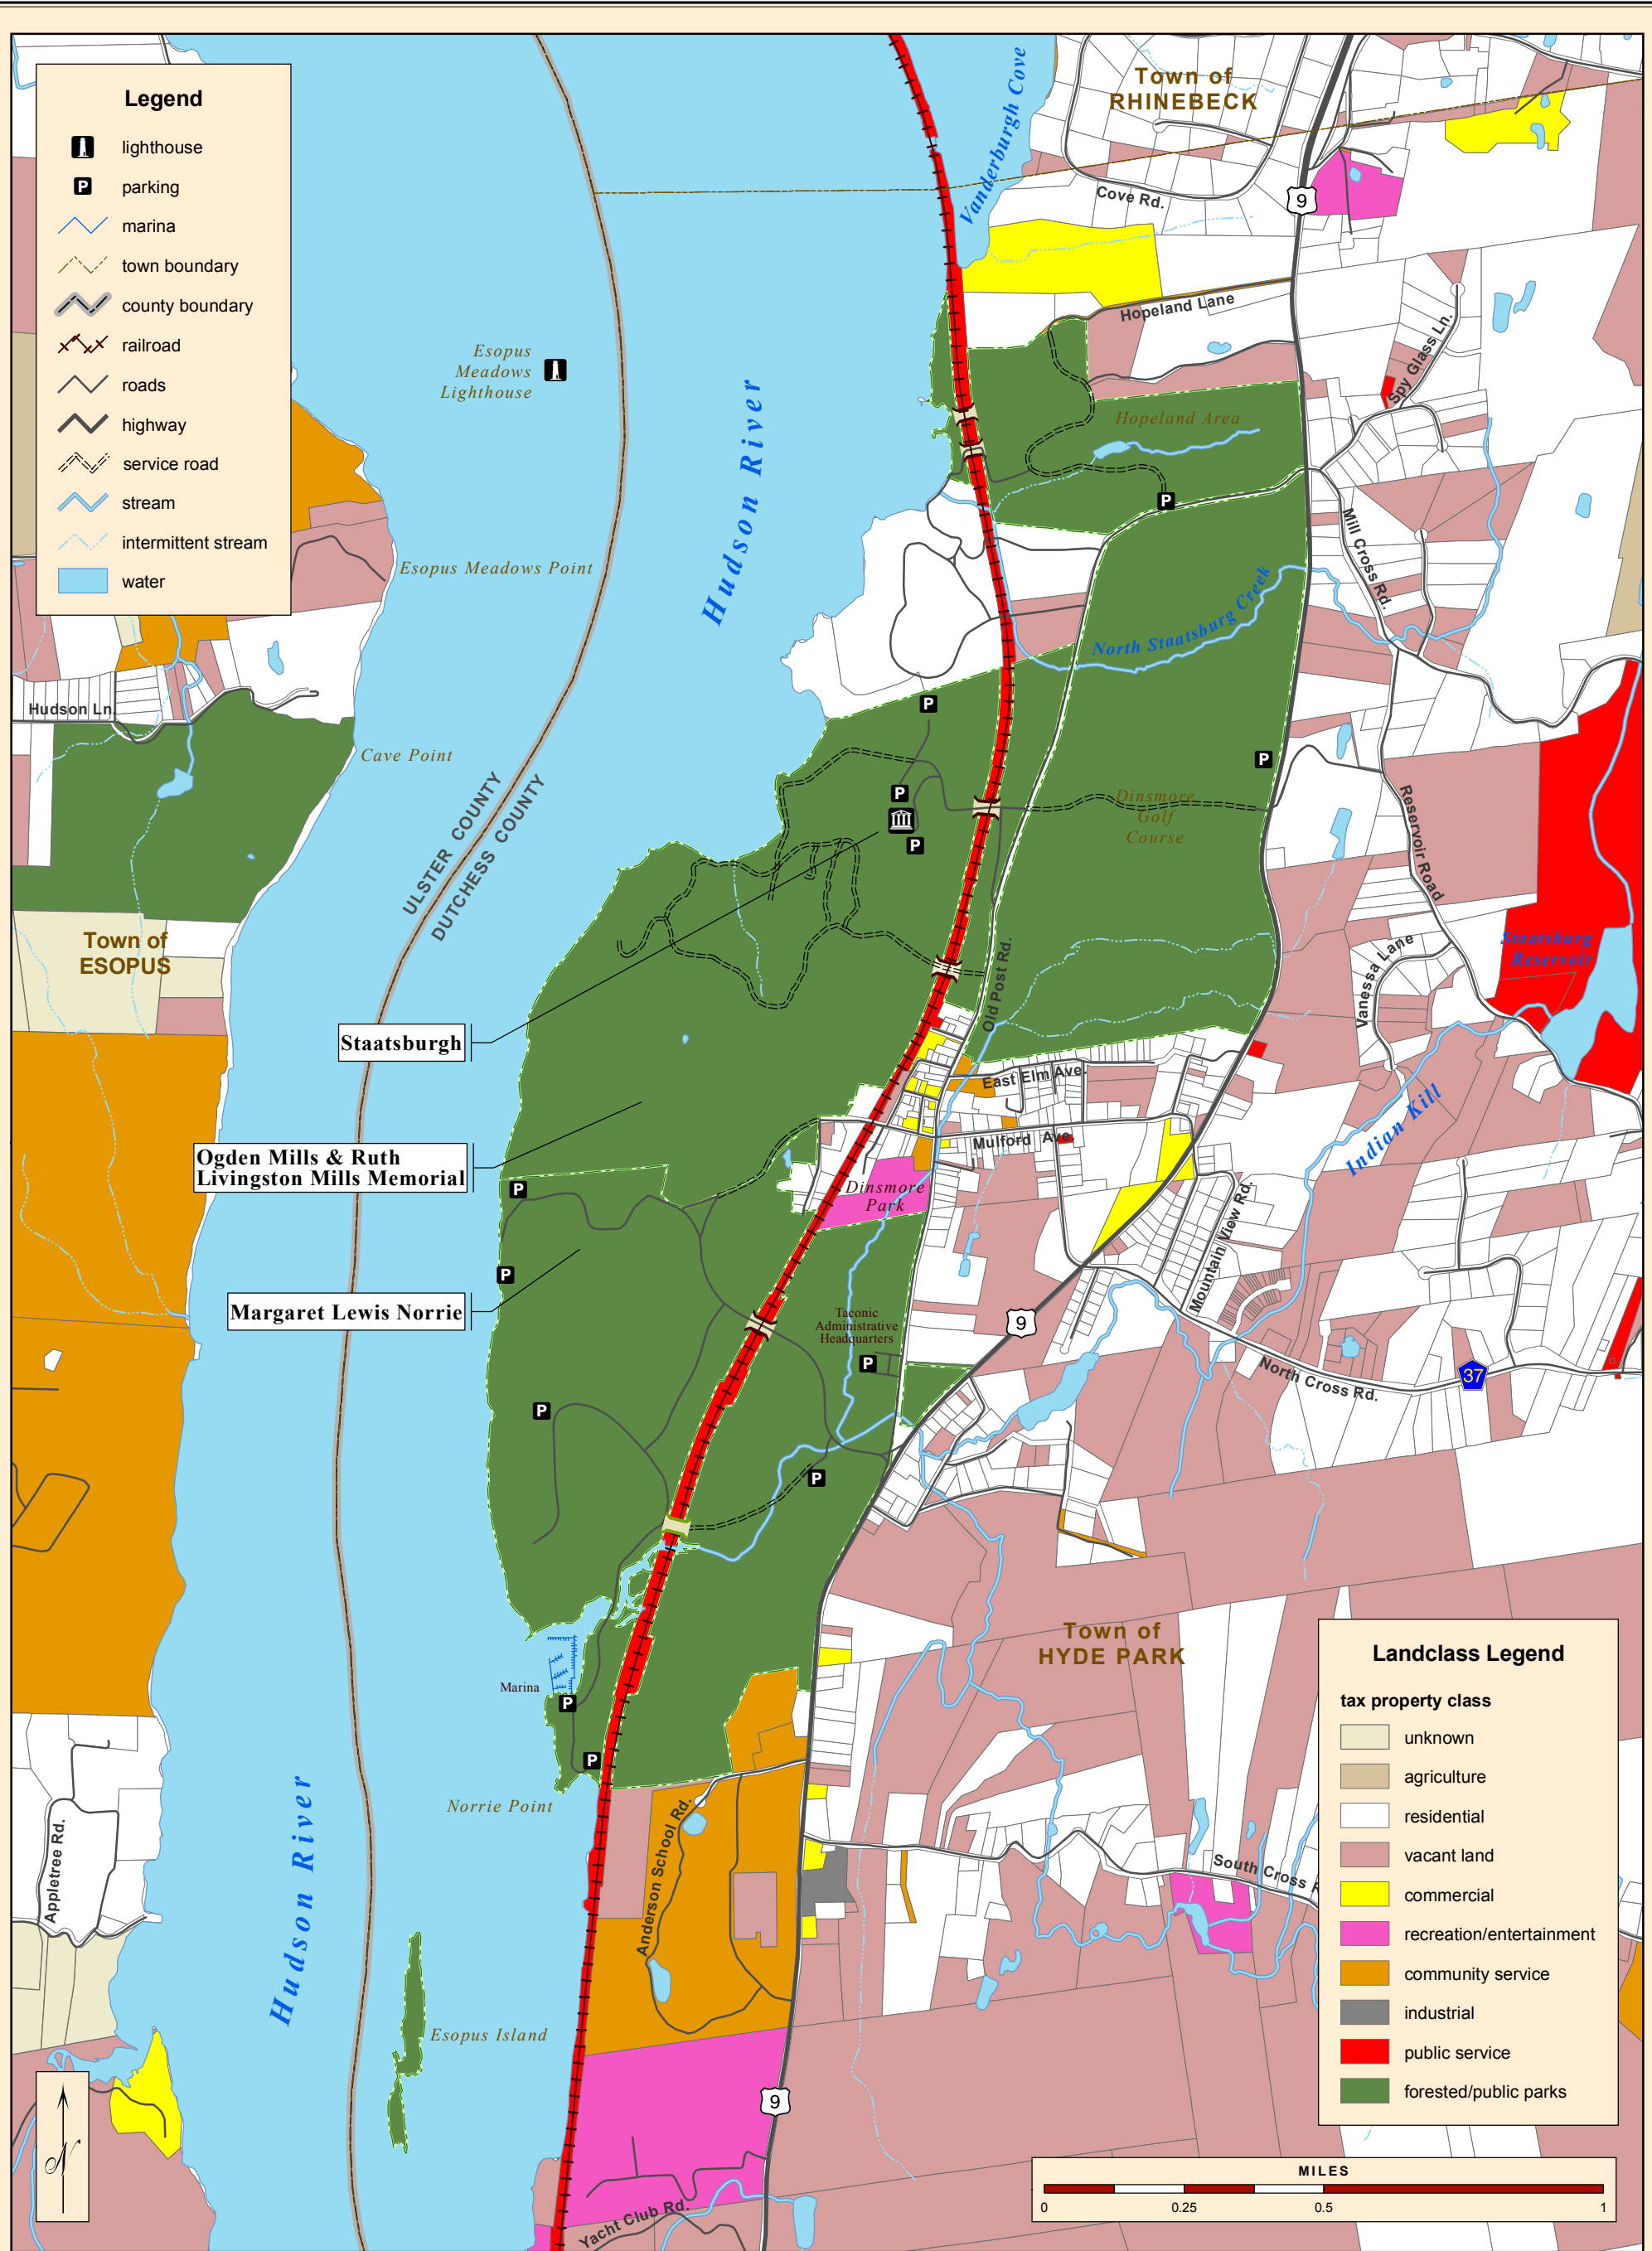

Vicinity

Ogden Mills & Ruth Livingston Mills Memorial State Park Margaret Lewis Norrie State Park Staatsburgh State Historic Site

Master Plan

Figure 1

Boundary
Ogden Mills & Ruth Livingston Mills Memorial State Park
Margaret Lewis Norrie State Park
Staatsburgh State Historic Site

Master Plan
 Figure 2

Map produced by NYSOPRHP-GIS Unit, May 31, 2012.

Adjacent Land Use

Ogden Mills & Ruth Livingston Mills Memorial State Park Margaret Lewis Norrie State Park Staatsburgh State Historic Site

Master Plan

Figure 3