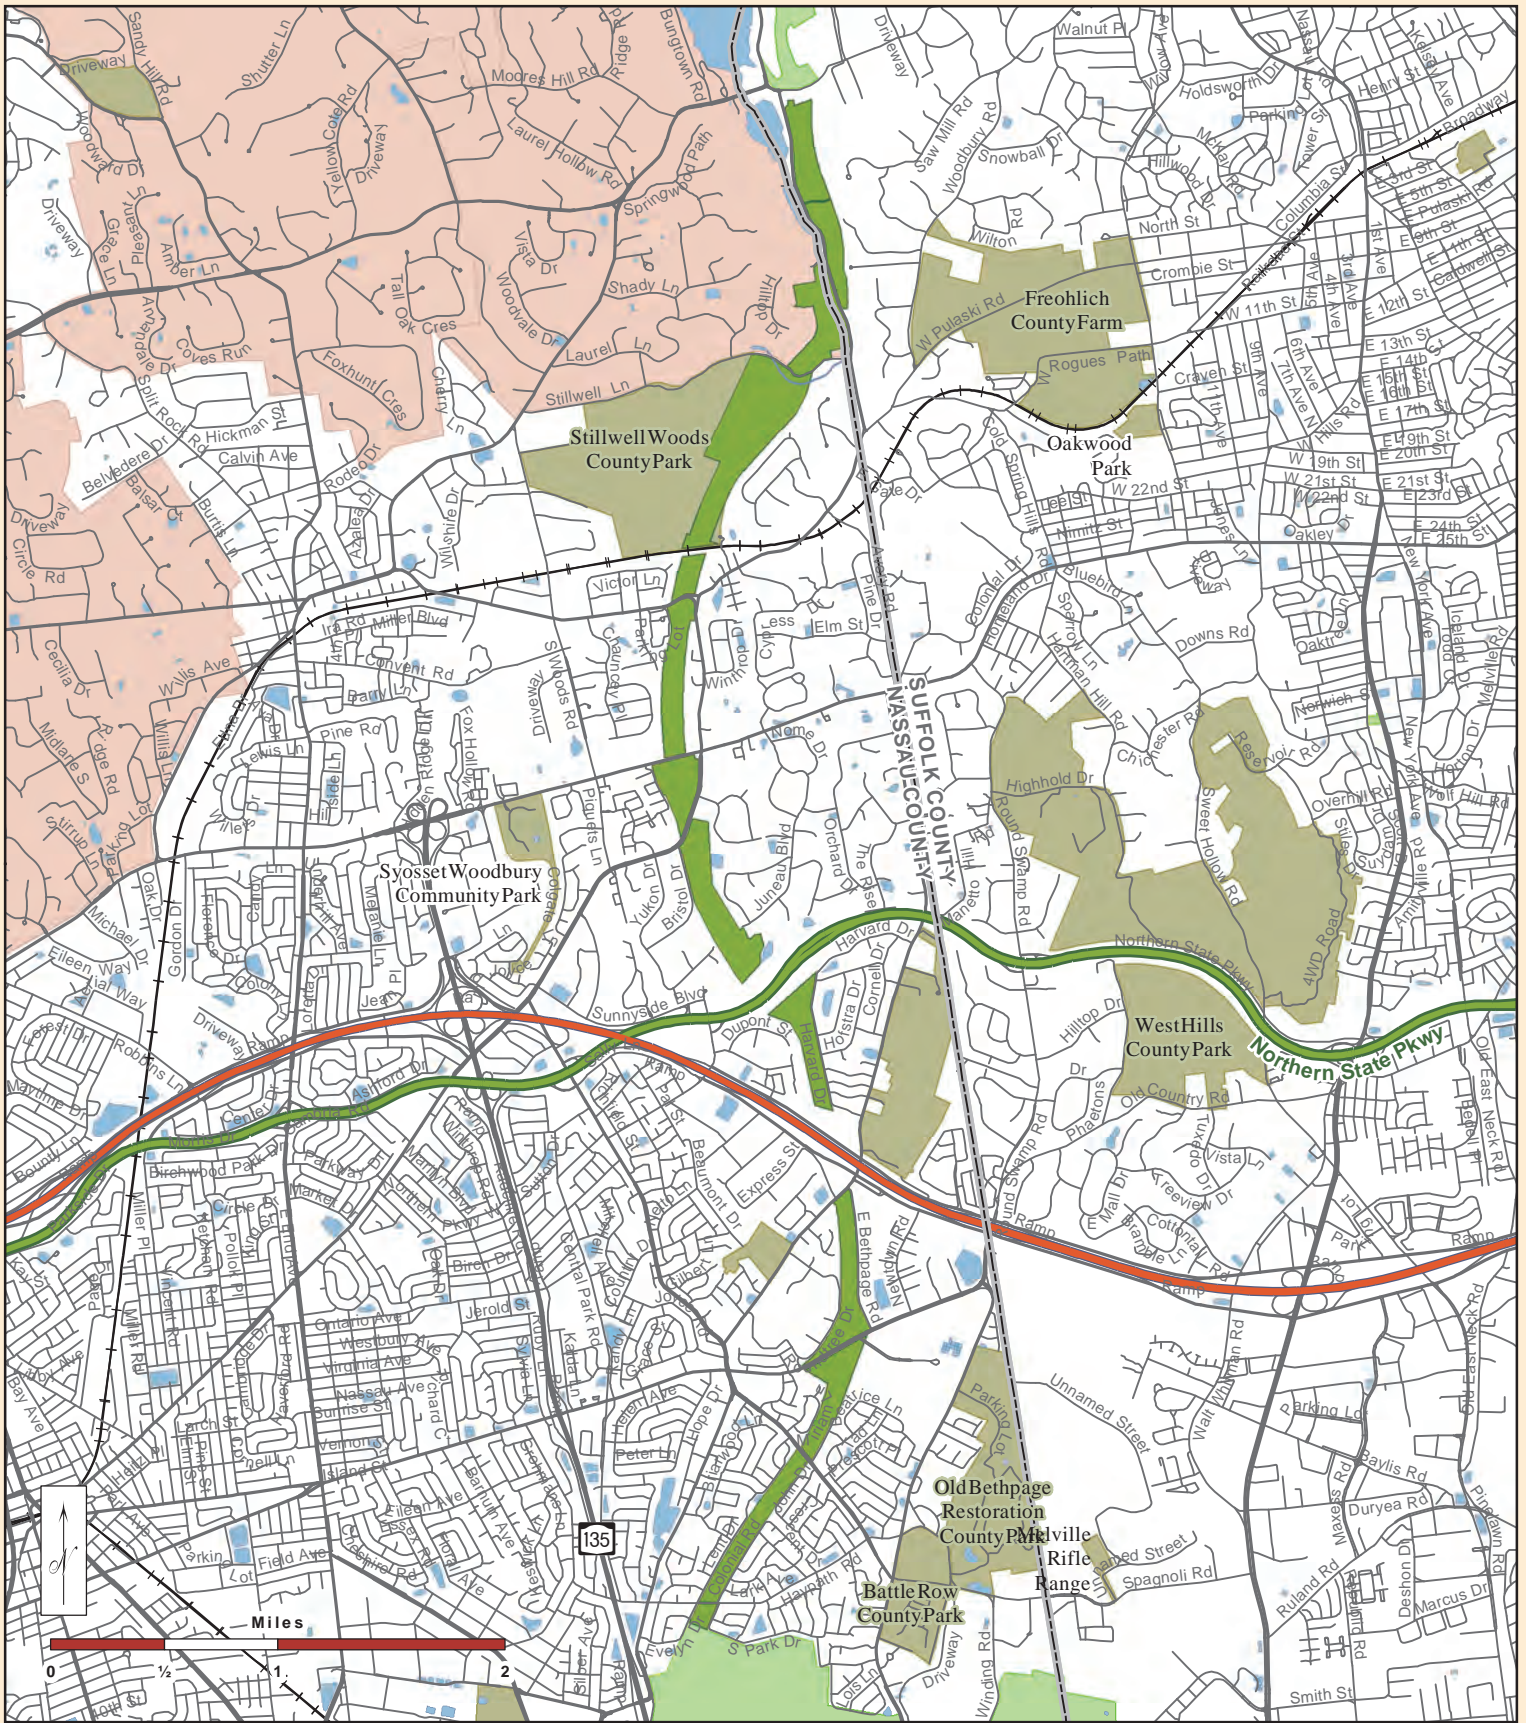

Vicinity
Bethpage State Park
Trail View State Park

Map produced by NYSOPRHP GIS Bureau, April 20, 2015.

Trails Plan
 Figure 1

Bethpage State Park Overview
Bethpage State Park
Trail View State Park
 Map produced by NYSOPRHP GIS Bureau, April 20, 2015.

Trails Plan
 Figure 2

Trail View State Park Overview

Bethpage State Park **Trail View State Park**

Map produced by NYSOPRHP GIS Bureau, April 21, 2015.

Trails Plan

Figure 3

Surfacial Geology - North BETHPAGE STATE PARK TRAILVIEW STATE PARK

Map produced by NYSOPRHP GIS Bureau, April 21, 2015.

Trails Plan

Figure 5

Surficial Geology - South BETHPAGE STATE PARK TRAILVIEW STATE PARK

Map produced by NYSOPRHP GIS Bureau, April 21, 2015.

Trails Plan