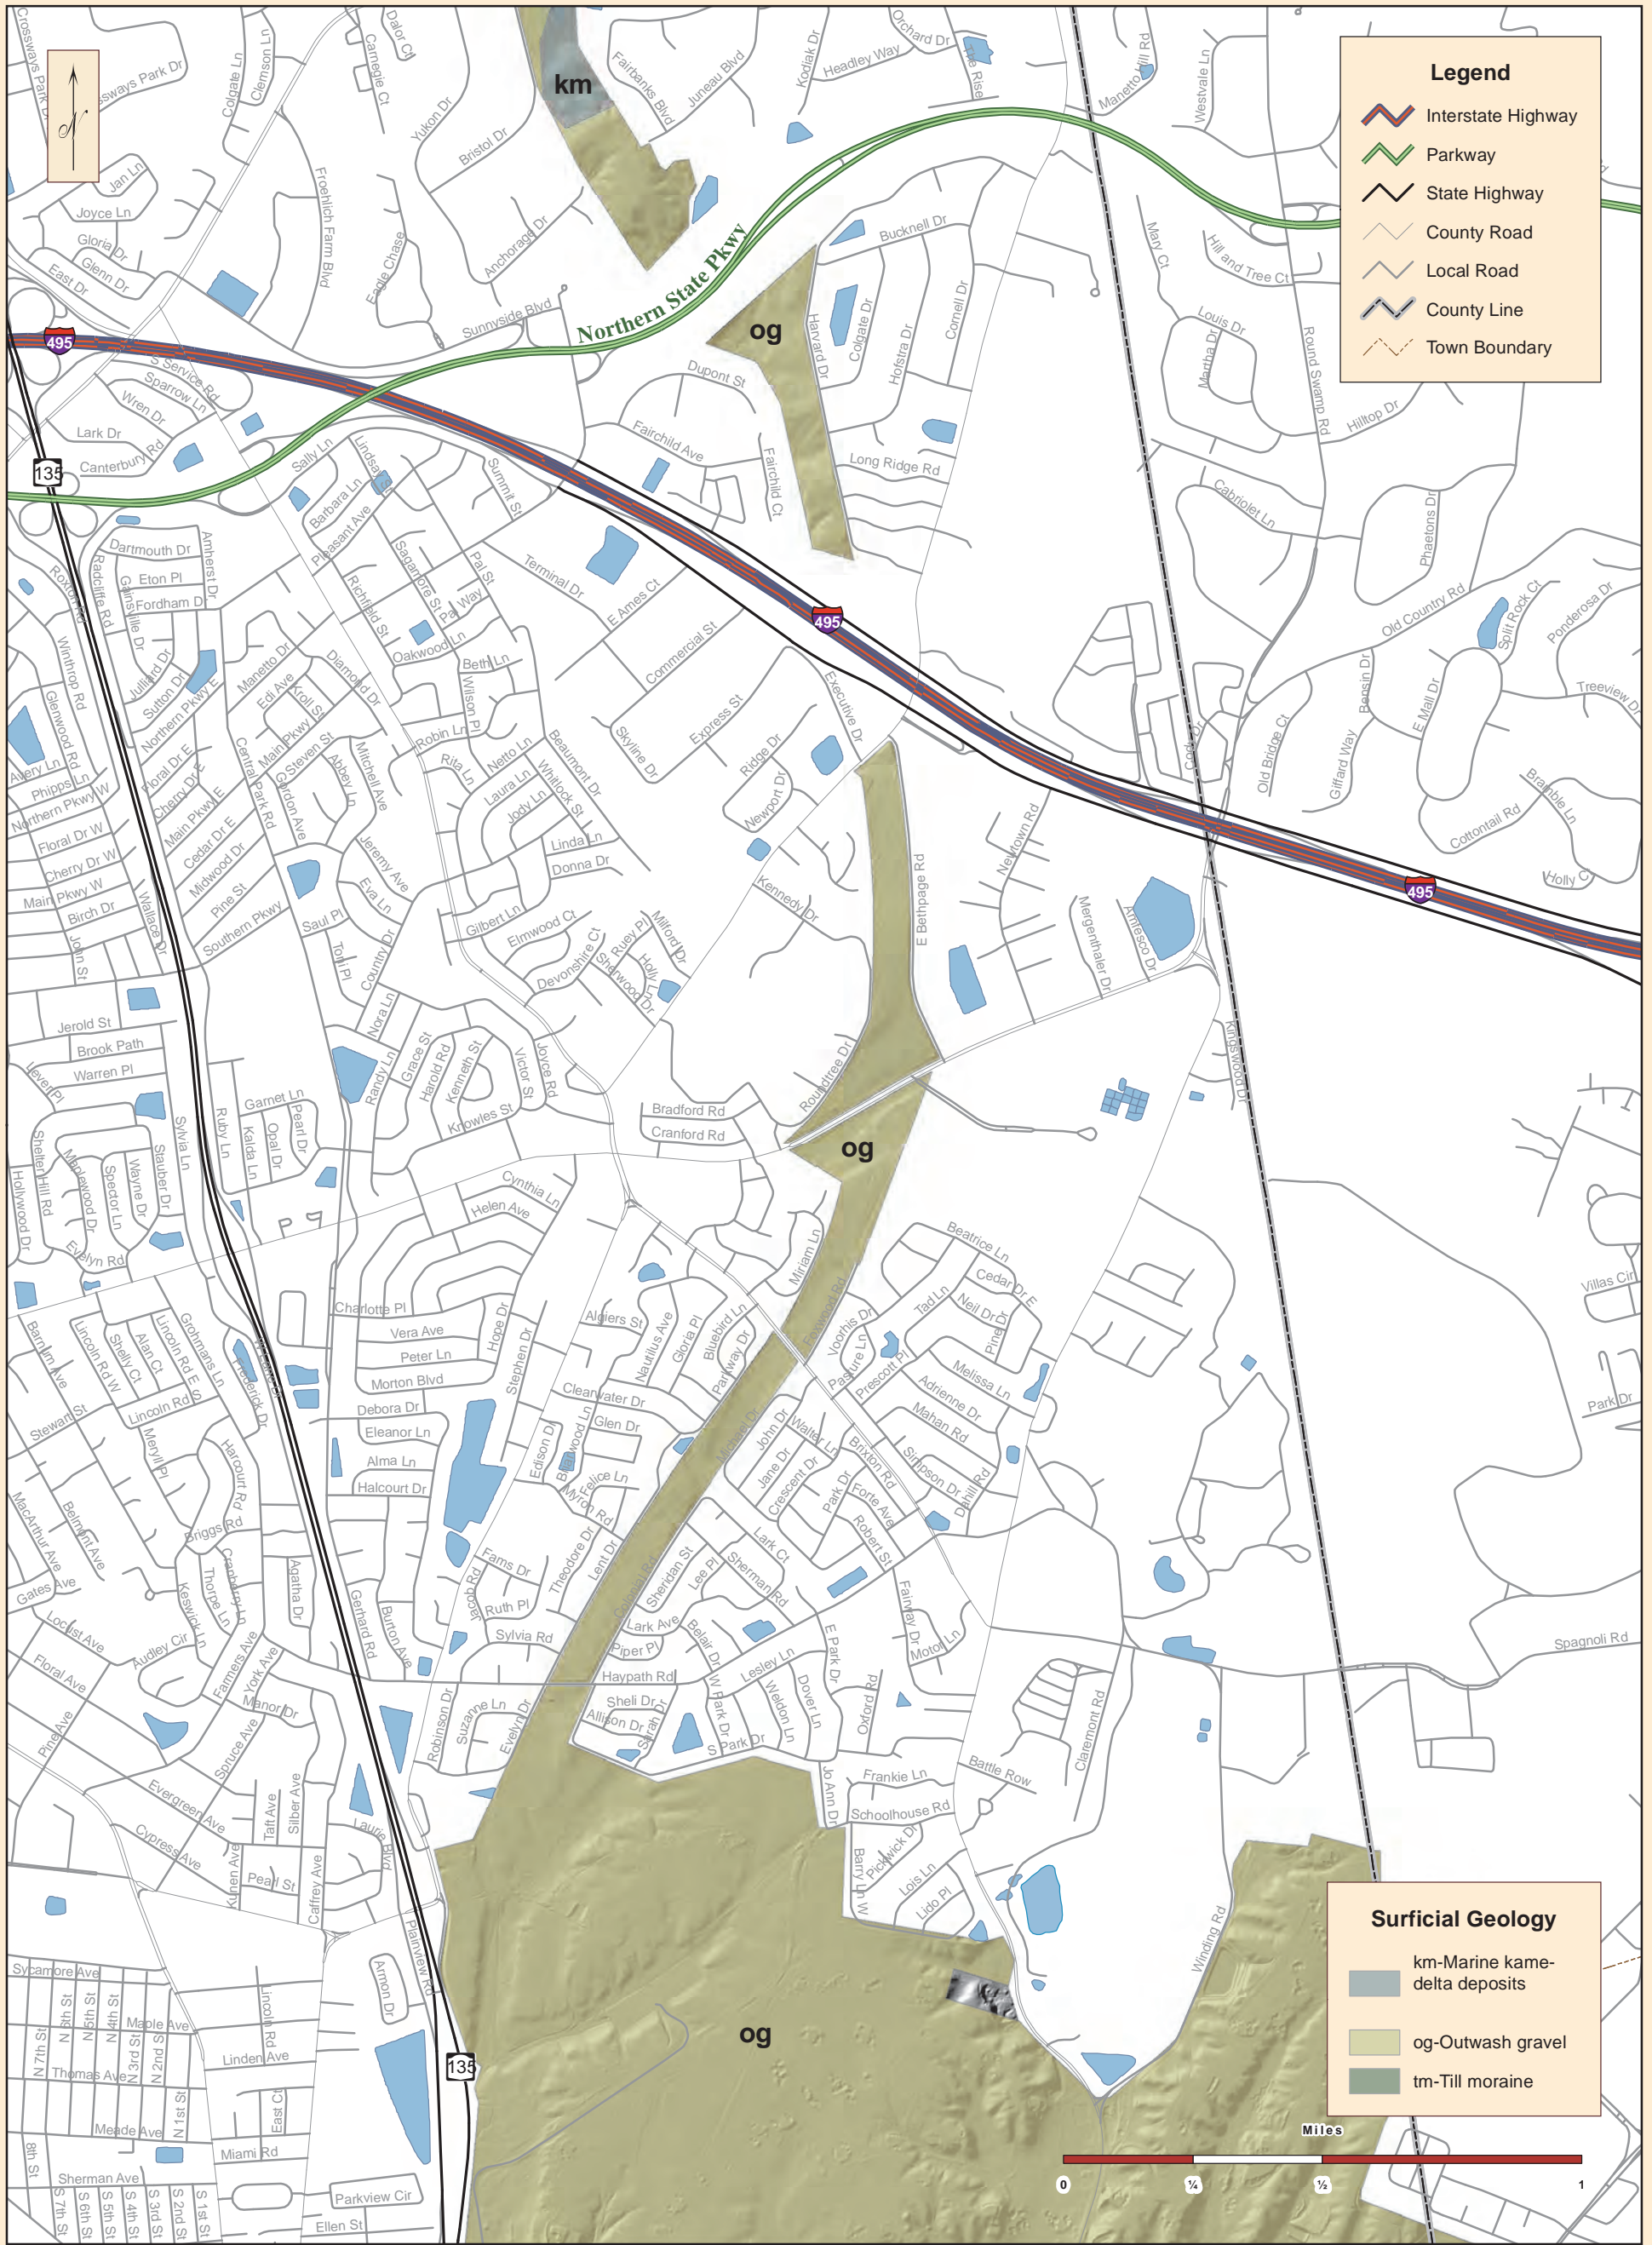

Trails Plan
 Figure 2

Trail View State Park Overview

Bethpage State Park **Trail View State Park**

Map produced by NYSOPRHP GIS Bureau, April 21, 2015.

Trails Plan

Figure 3

Surfacial Geology - North BETHPAGE STATE PARK TRAILVIEW STATE PARK

Map produced by NYSOPRHP GIS Bureau, April 21, 2015.

Trails Plan

Figure 5

Surficial Geology - South BETHPAGE STATE PARK TRAILVIEW STATE PARK

Map produced by NYSOPRHP GIS Bureau, April 21, 2015.

Trails Plan

Figure 6