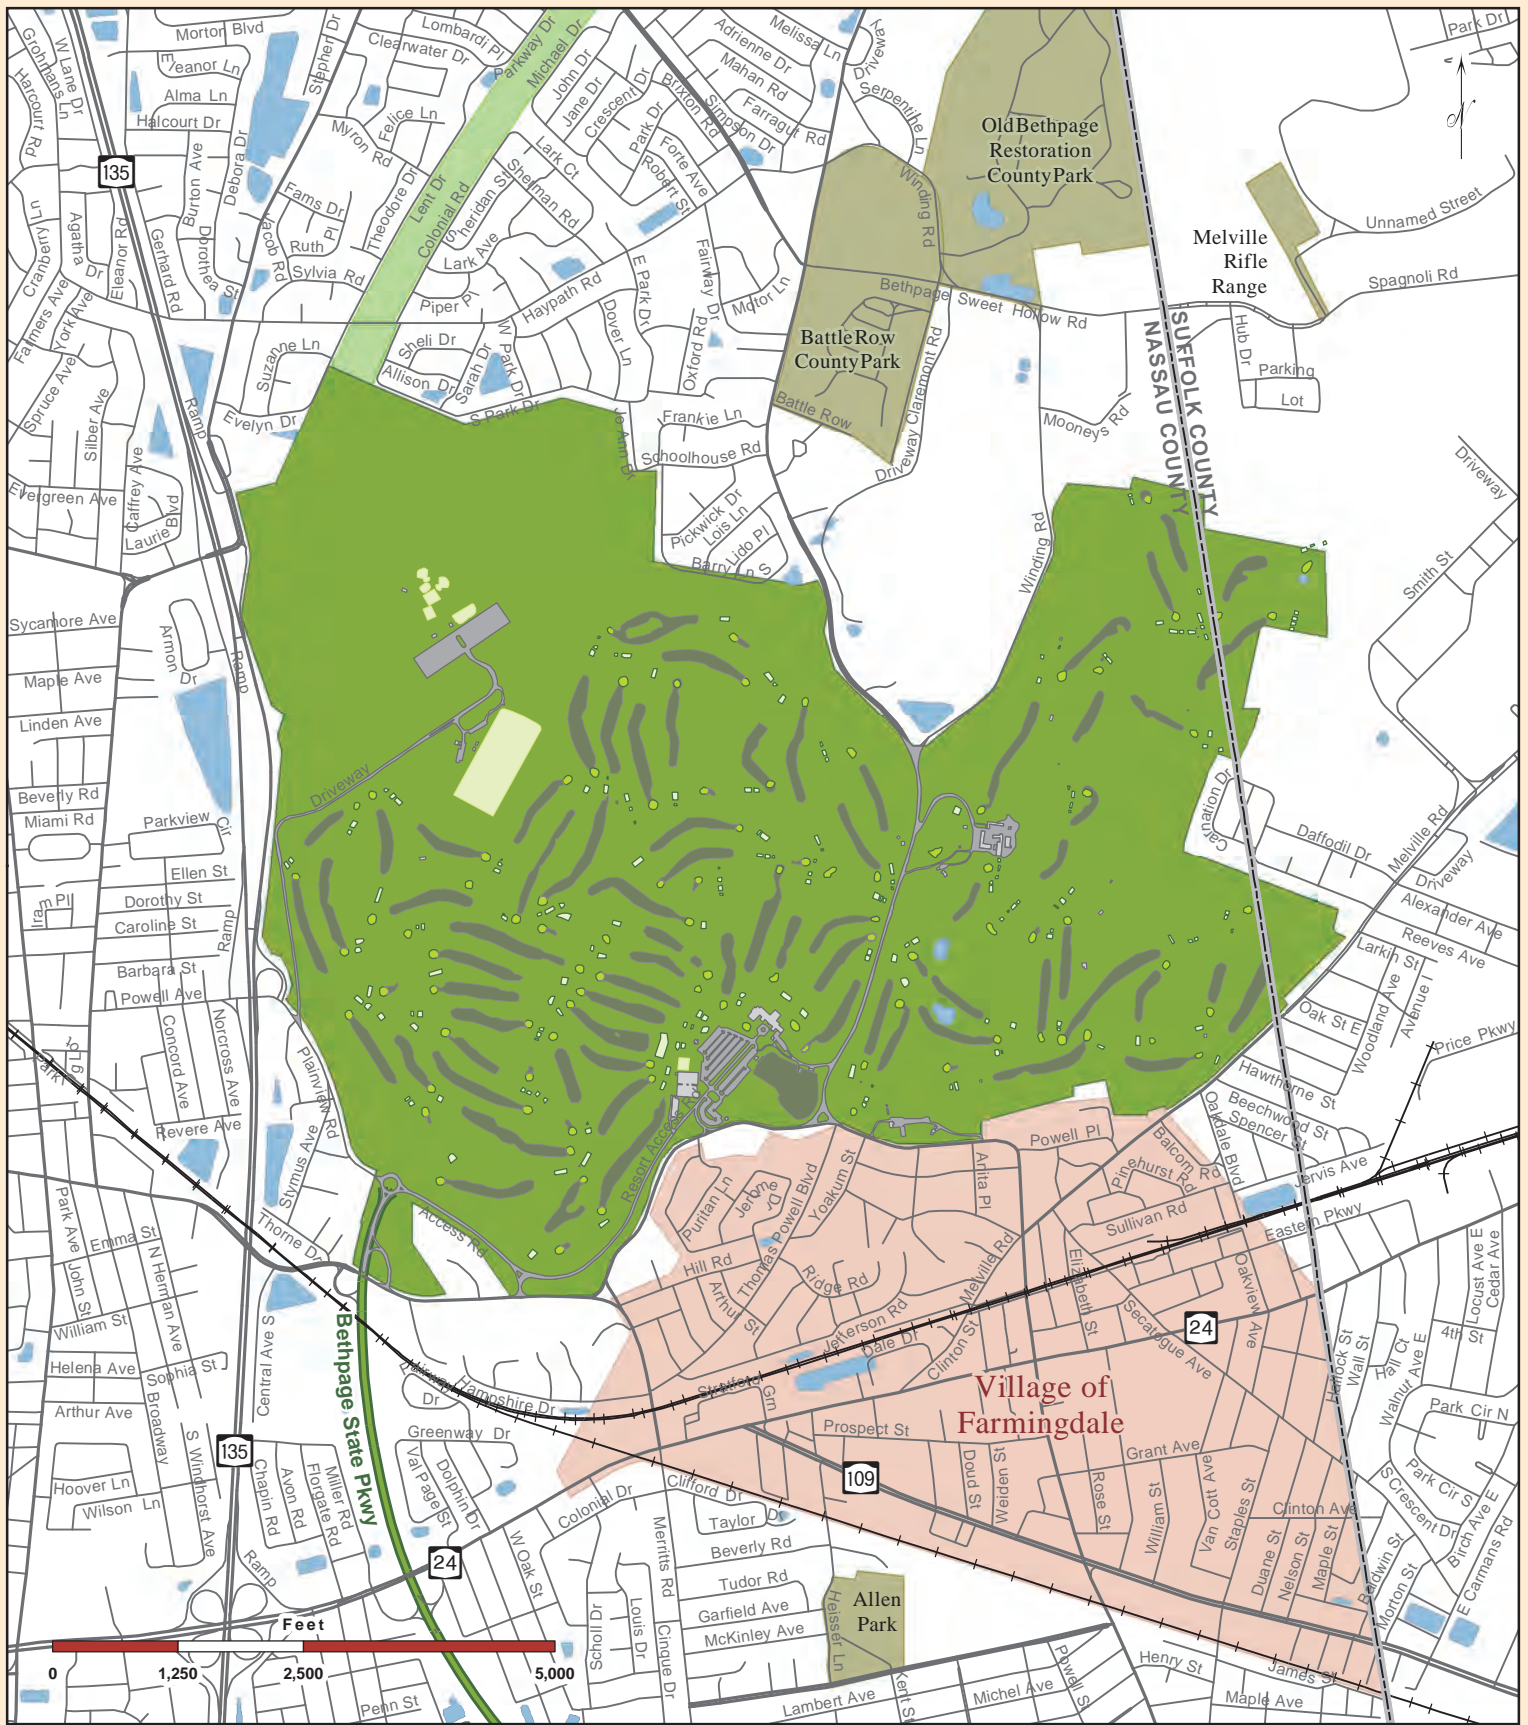

Vicinity
Bethpage State Park
Trail View State Park

Map produced by NYSOPRHP GIS Bureau, April 20, 2015.

Trails Plan
 Figure 1

Bethpage State Park Overview
Bethpage State Park
Trail View State Park
 Map produced by NYSOPRHP GIS Bureau, April 20, 2015.

Trails Plan
 Figure 2

Trail View State Park Overview

Bethpage State Park **Trail View State Park**

Map produced by NYSOPRHP GIS Bureau, April 21, 2015.

Trails Plan

Figure 3

Surfacial Geology - North BETHPAGE STATE PARK TRAILVIEW STATE PARK

Map produced by NYSOPRHP GIS Bureau, April 21, 2015.

Trails Plan

Figure 5

Surficial Geology - South BETHPAGE STATE PARK TRAILVIEW STATE PARK

Map produced by NYSOPRHP GIS Bureau, April 21, 2015.

Trails Plan

Figure 6