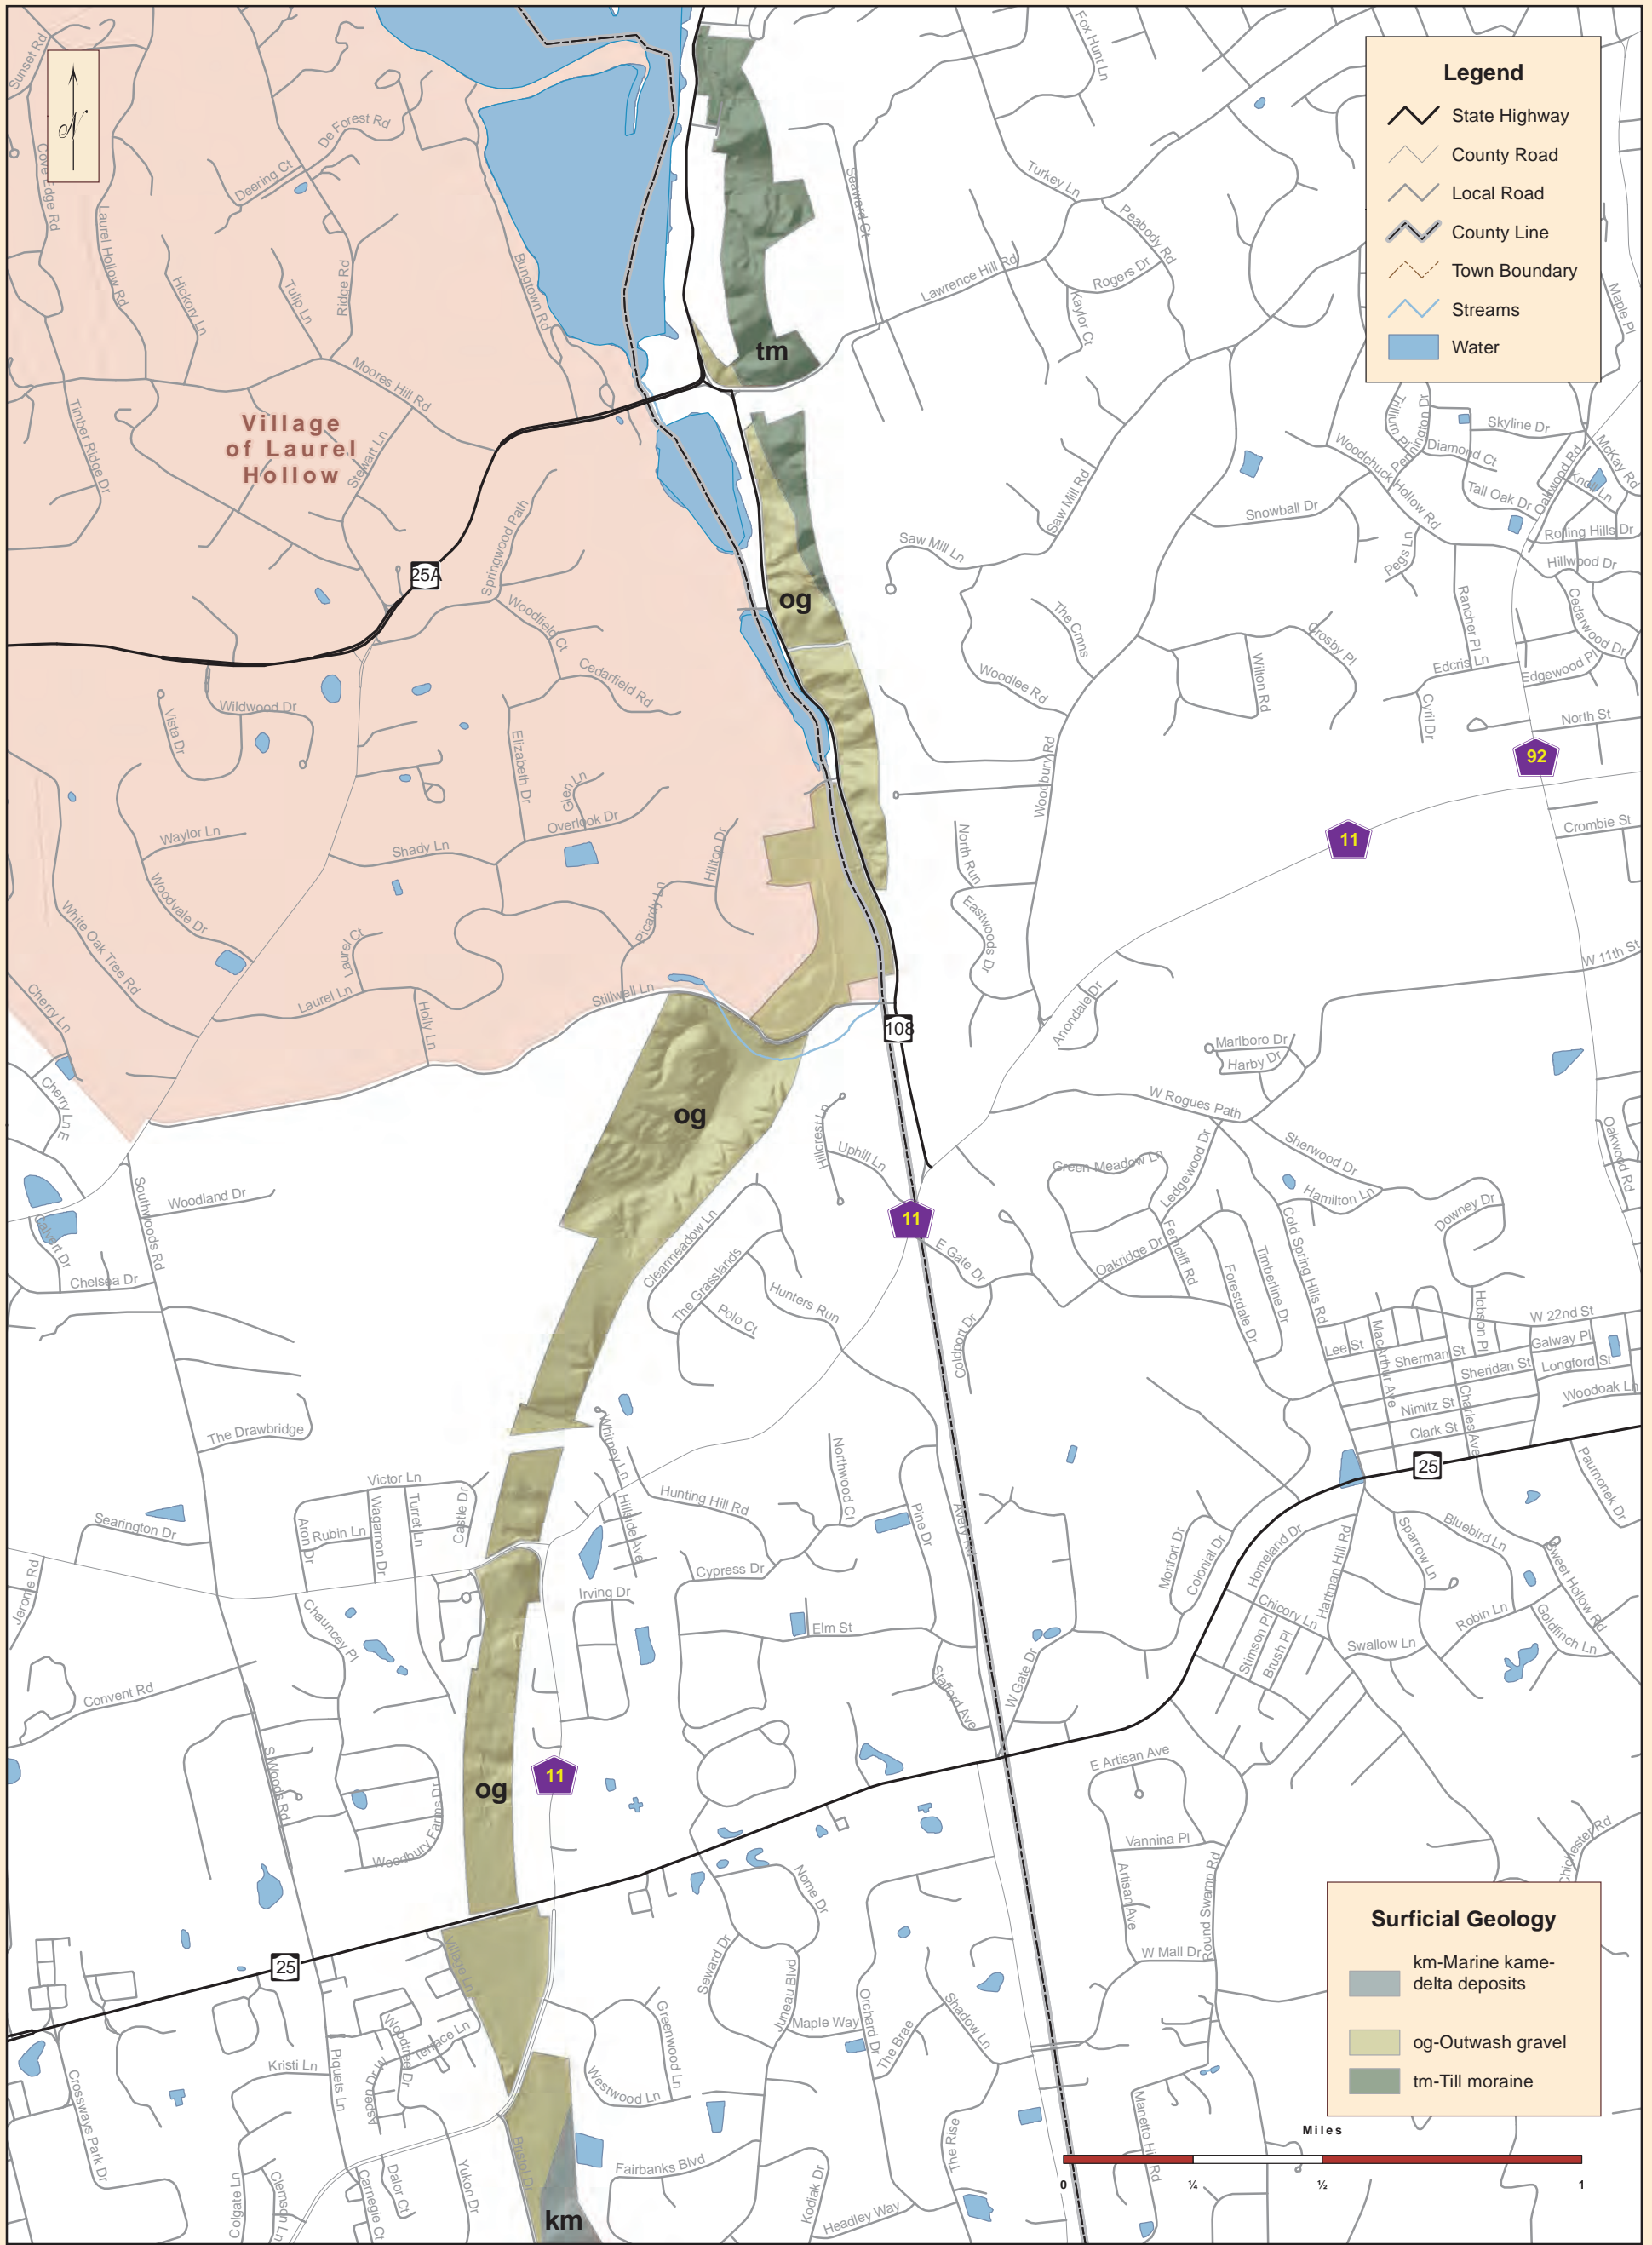

Trails Plan
 Figure 2

Trail View State Park Overview

Bethpage State Park **Trail View State Park**

Map produced by NYSOPRHP GIS Bureau, April 21, 2015.

Trails Plan

Figure 3

Surfacial Geology - North BETHPAGE STATE PARK TRAILVIEW STATE PARK

Map produced by NYSOPRHP GIS Bureau, April 21, 2015.

Trails Plan

Figure 5

Surficial Geology - South BETHPAGE STATE PARK TRAILVIEW STATE PARK

Map produced by NYSOPRHP GIS Bureau, April 21, 2015.

Trails Plan

Figure 6