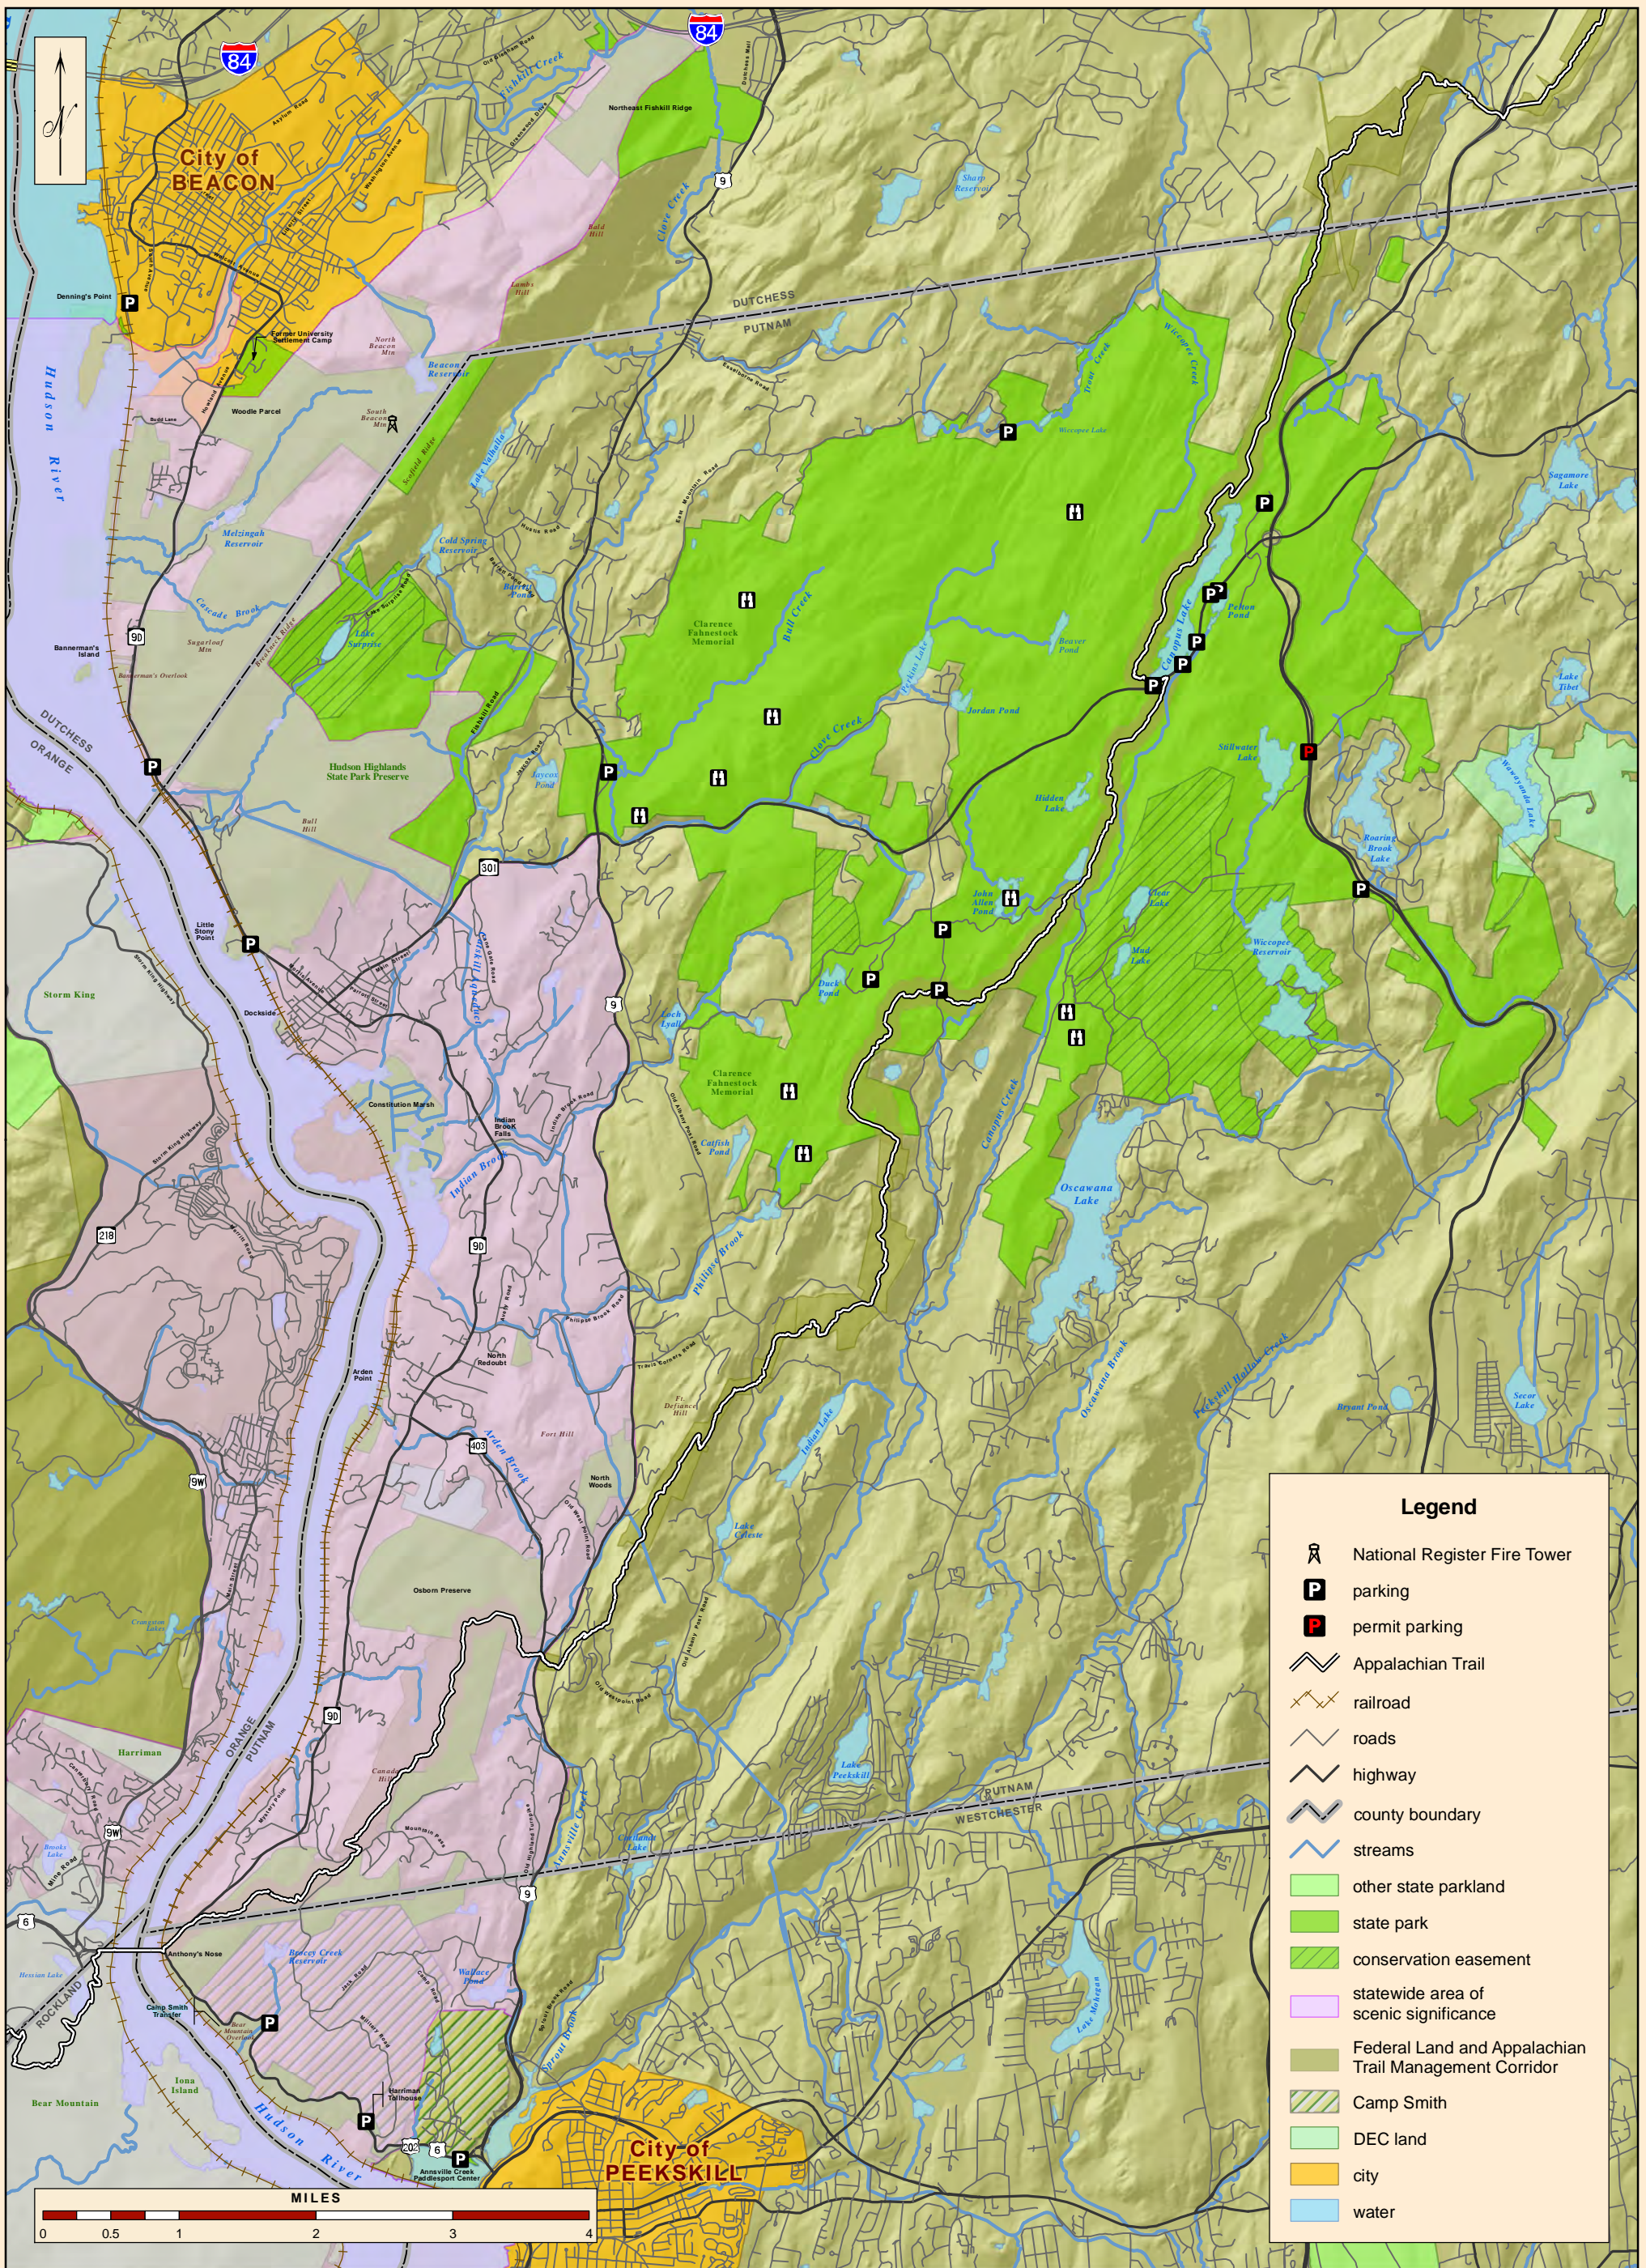

Significant Coastal Habitats

Clarence Fahnestock Memorial State Park & Hudson Highlands State Park Preserve

Master Plan

Figure 12

Cultural Resources

Clarence Fahnestock Memorial State Park & Hudson Highlands State Park Preserve

Master Plan

Figure 13

Map produced by NYSOPRHP-GIS Unit, September 10, 2010.

Scenic Resources

Clarence Fahnestock Memorial State Park & Hudson Highlands State Park Preserve

Master Plan

Figure 14