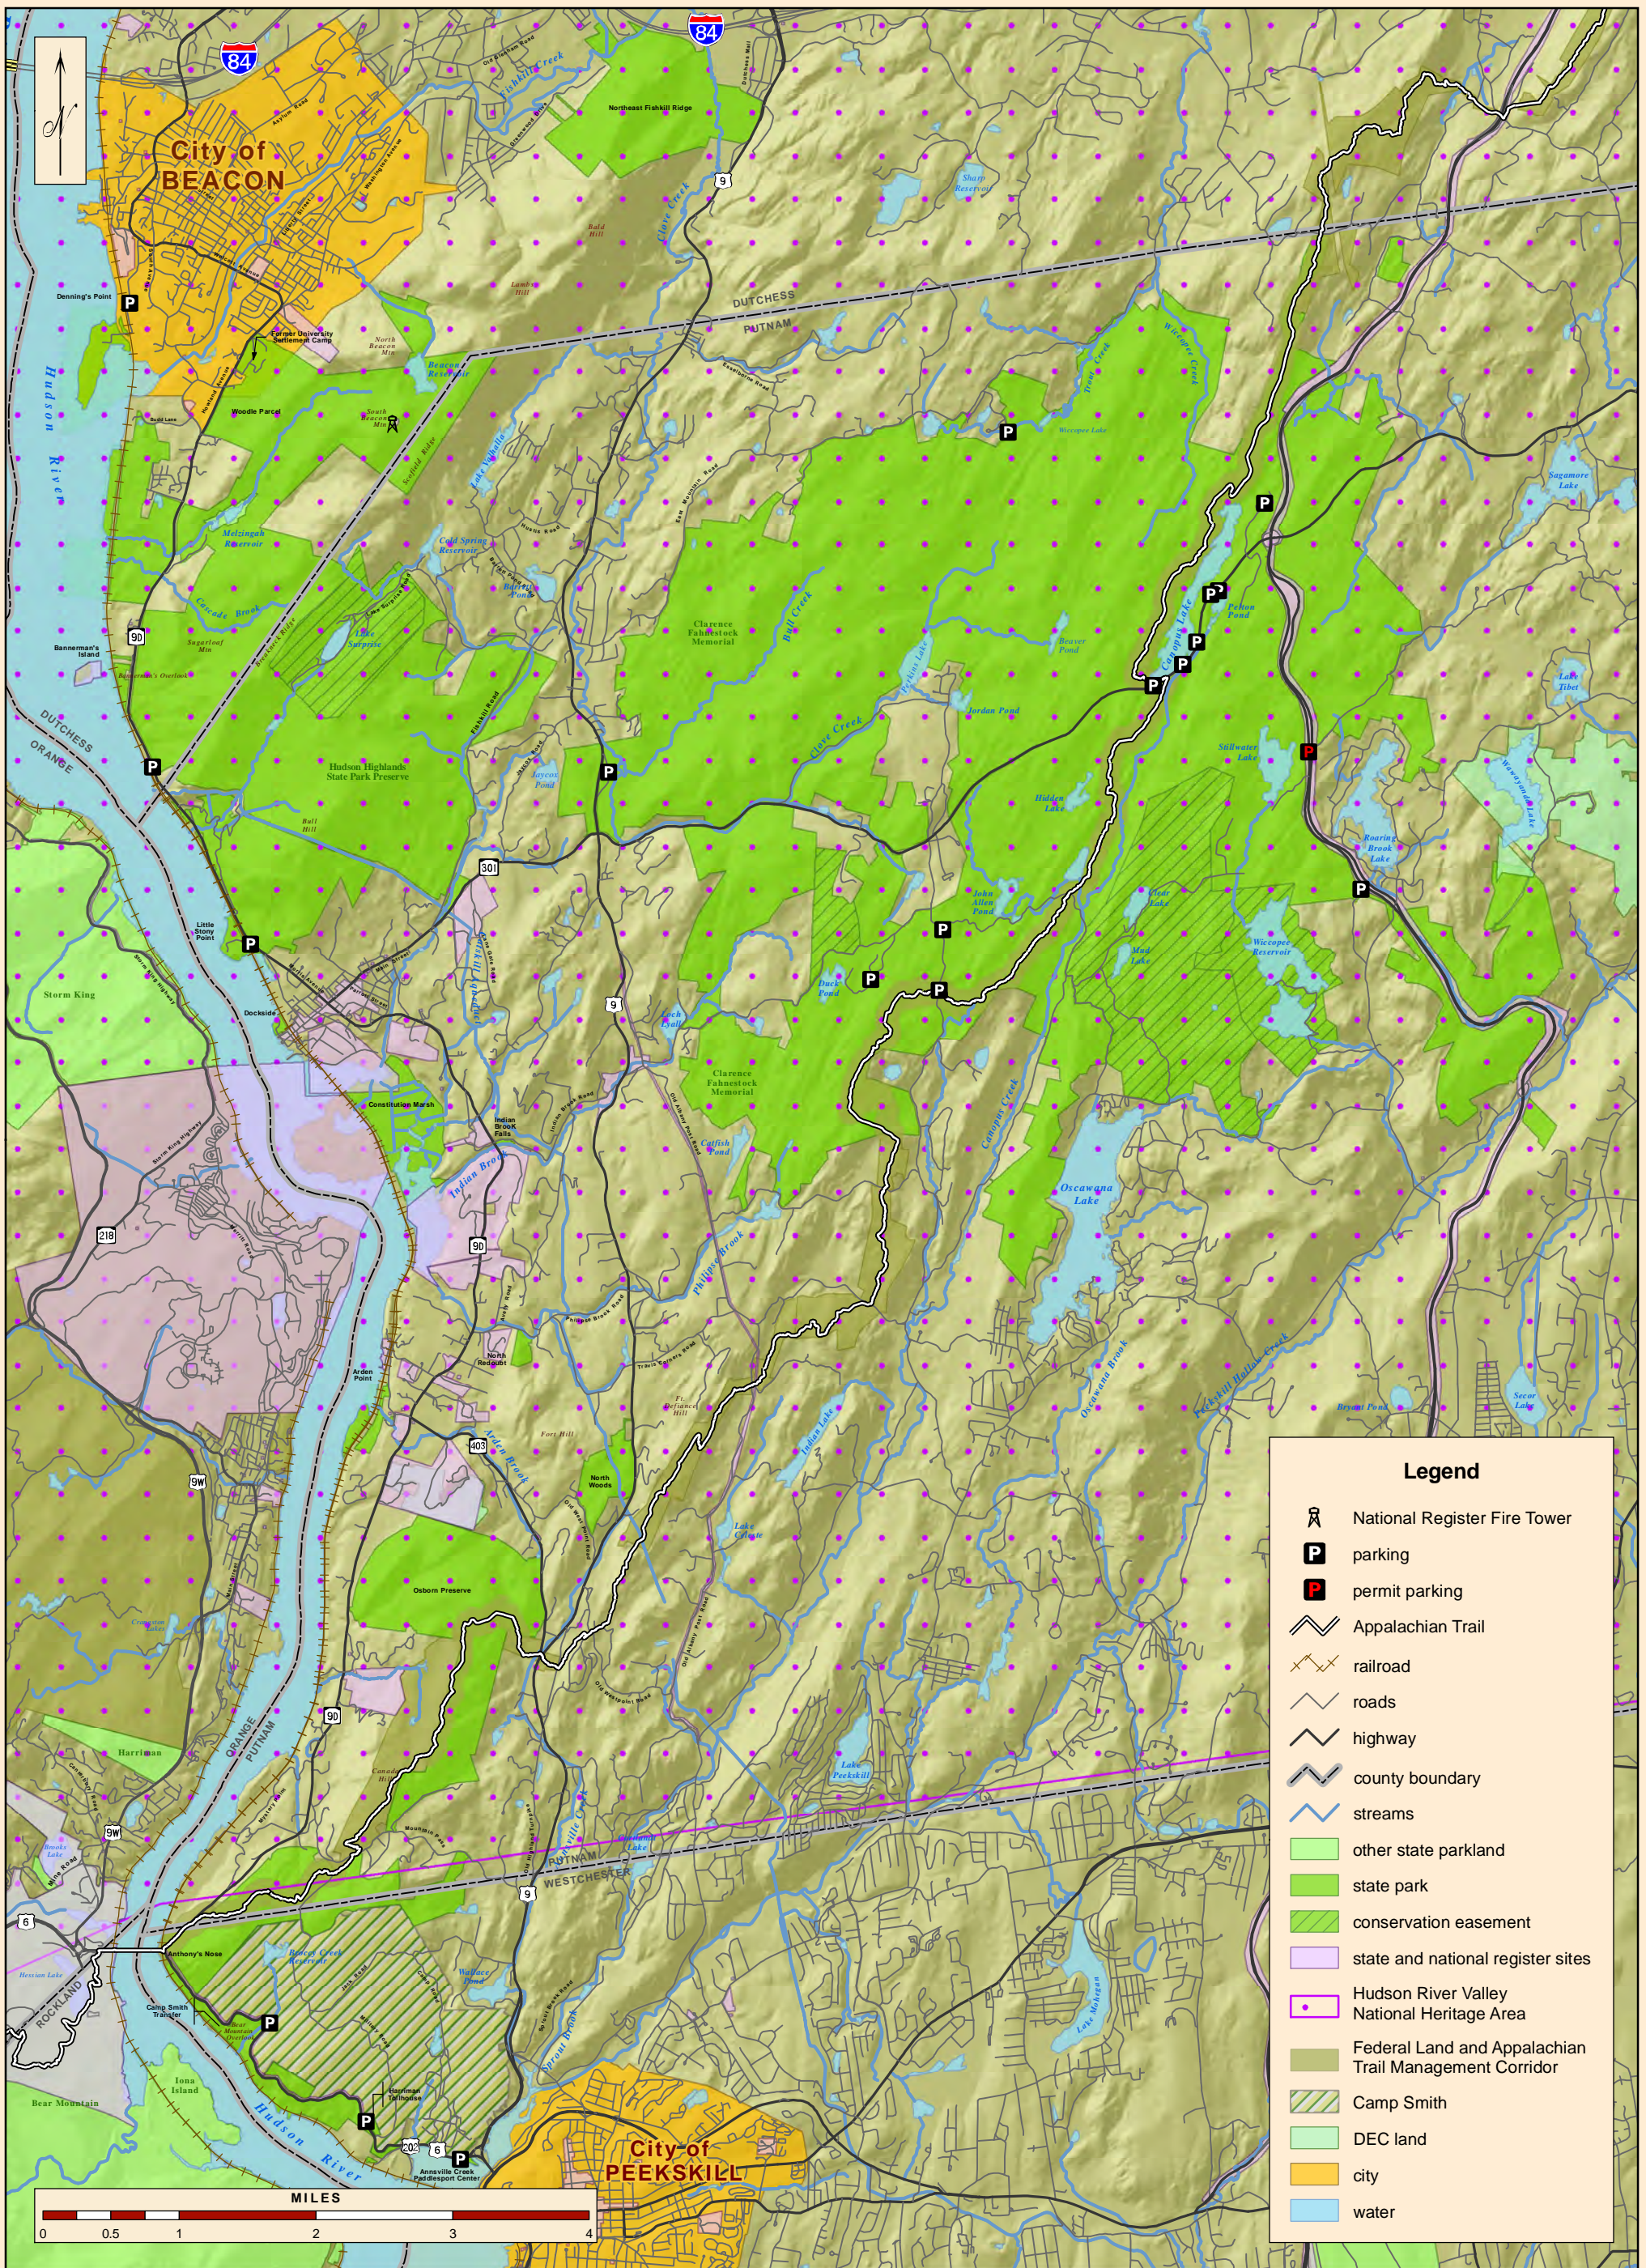

Significant Coastal Habitats

Clarence Fahnestock Memorial State Park & Hudson Highlands State Park Preserve

Master Plan

Figure 12

Cultural Resources

Clarence Fahnestock Memorial State Park & Hudson Highlands State Park Preserve

Master Plan

Figure 13

Map produced by NYSOPRHP-GIS Unit, September 10, 2010.

Scenic Resources

Clarence Fahnestock Memorial State Park & Hudson Highlands State Park Preserve

Master Plan

Figure 14