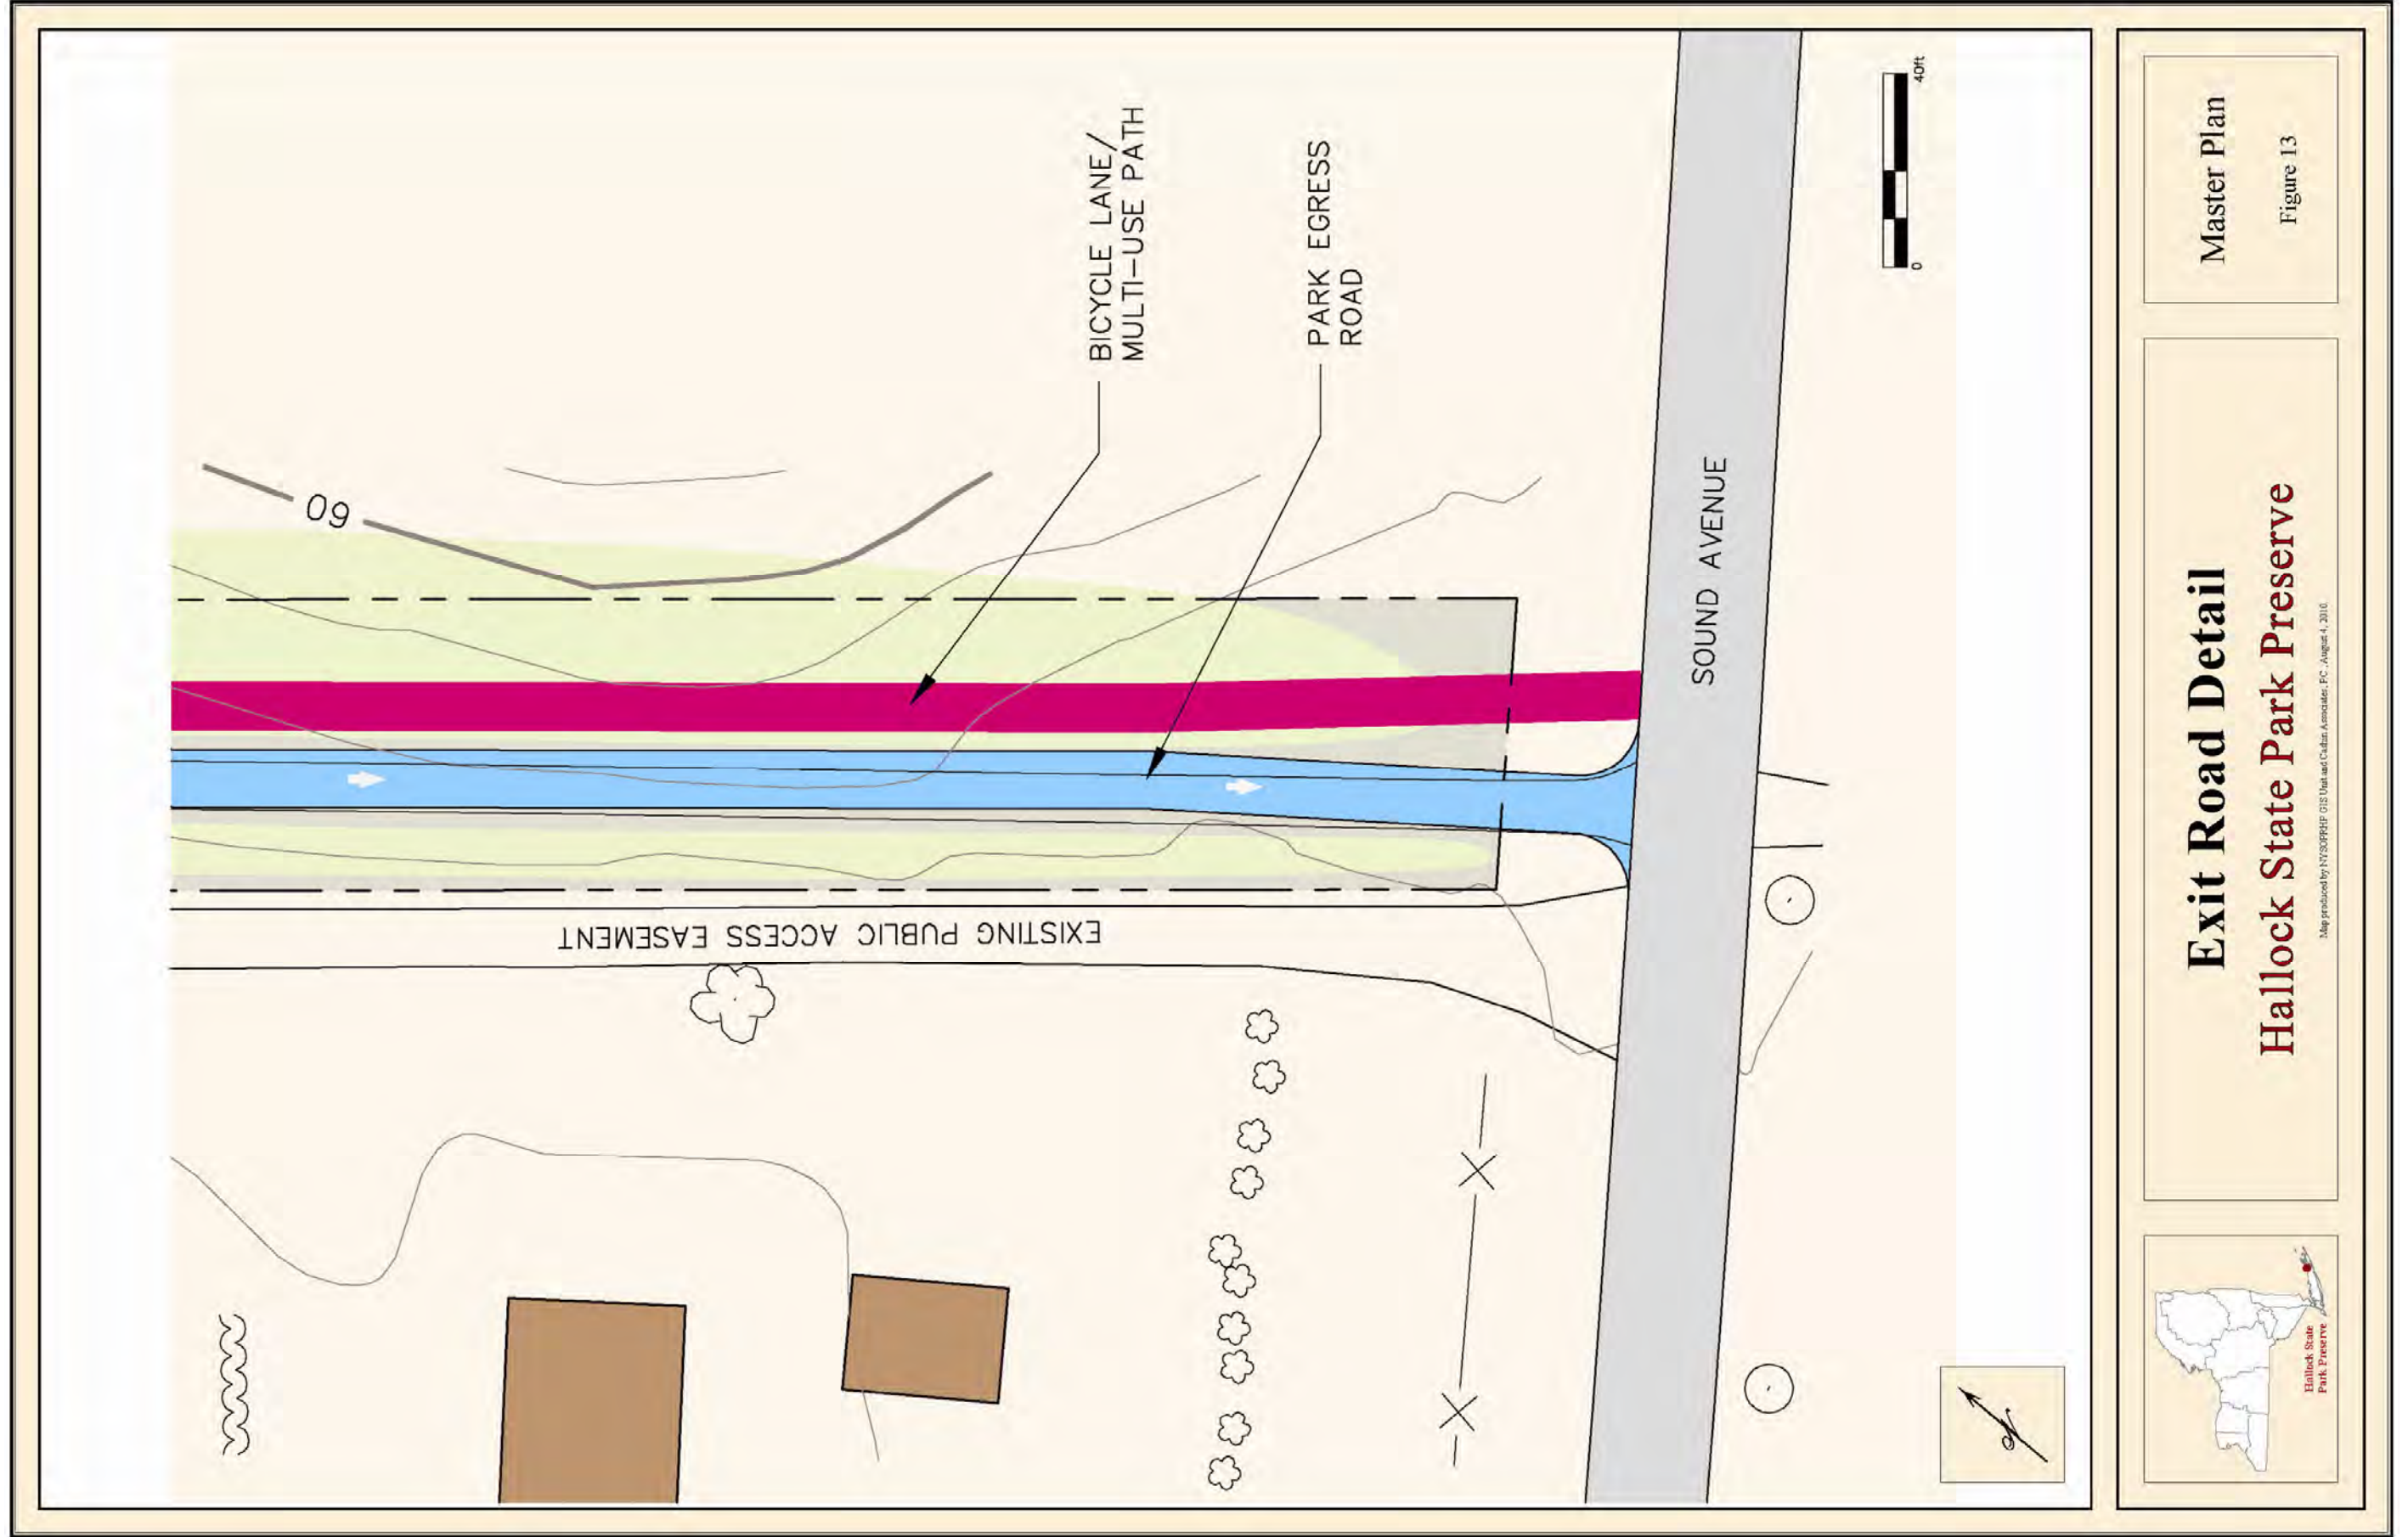

Master Plan

Figure 12

Master Plan  
Figure 13

# Exit Road Detail Hallock State Park Preserve

Map produced by NTSP/PRP GIS Unit and Cullen Associates, PC, August 4, 2010

### Nature Center, Residence and Main Parking Hallock State Park Preserve

Master Plan  
Figure 14

**Beach Access and Accessible Parking  
Hallock State Park Preserve**

Master Plan

Figure 15