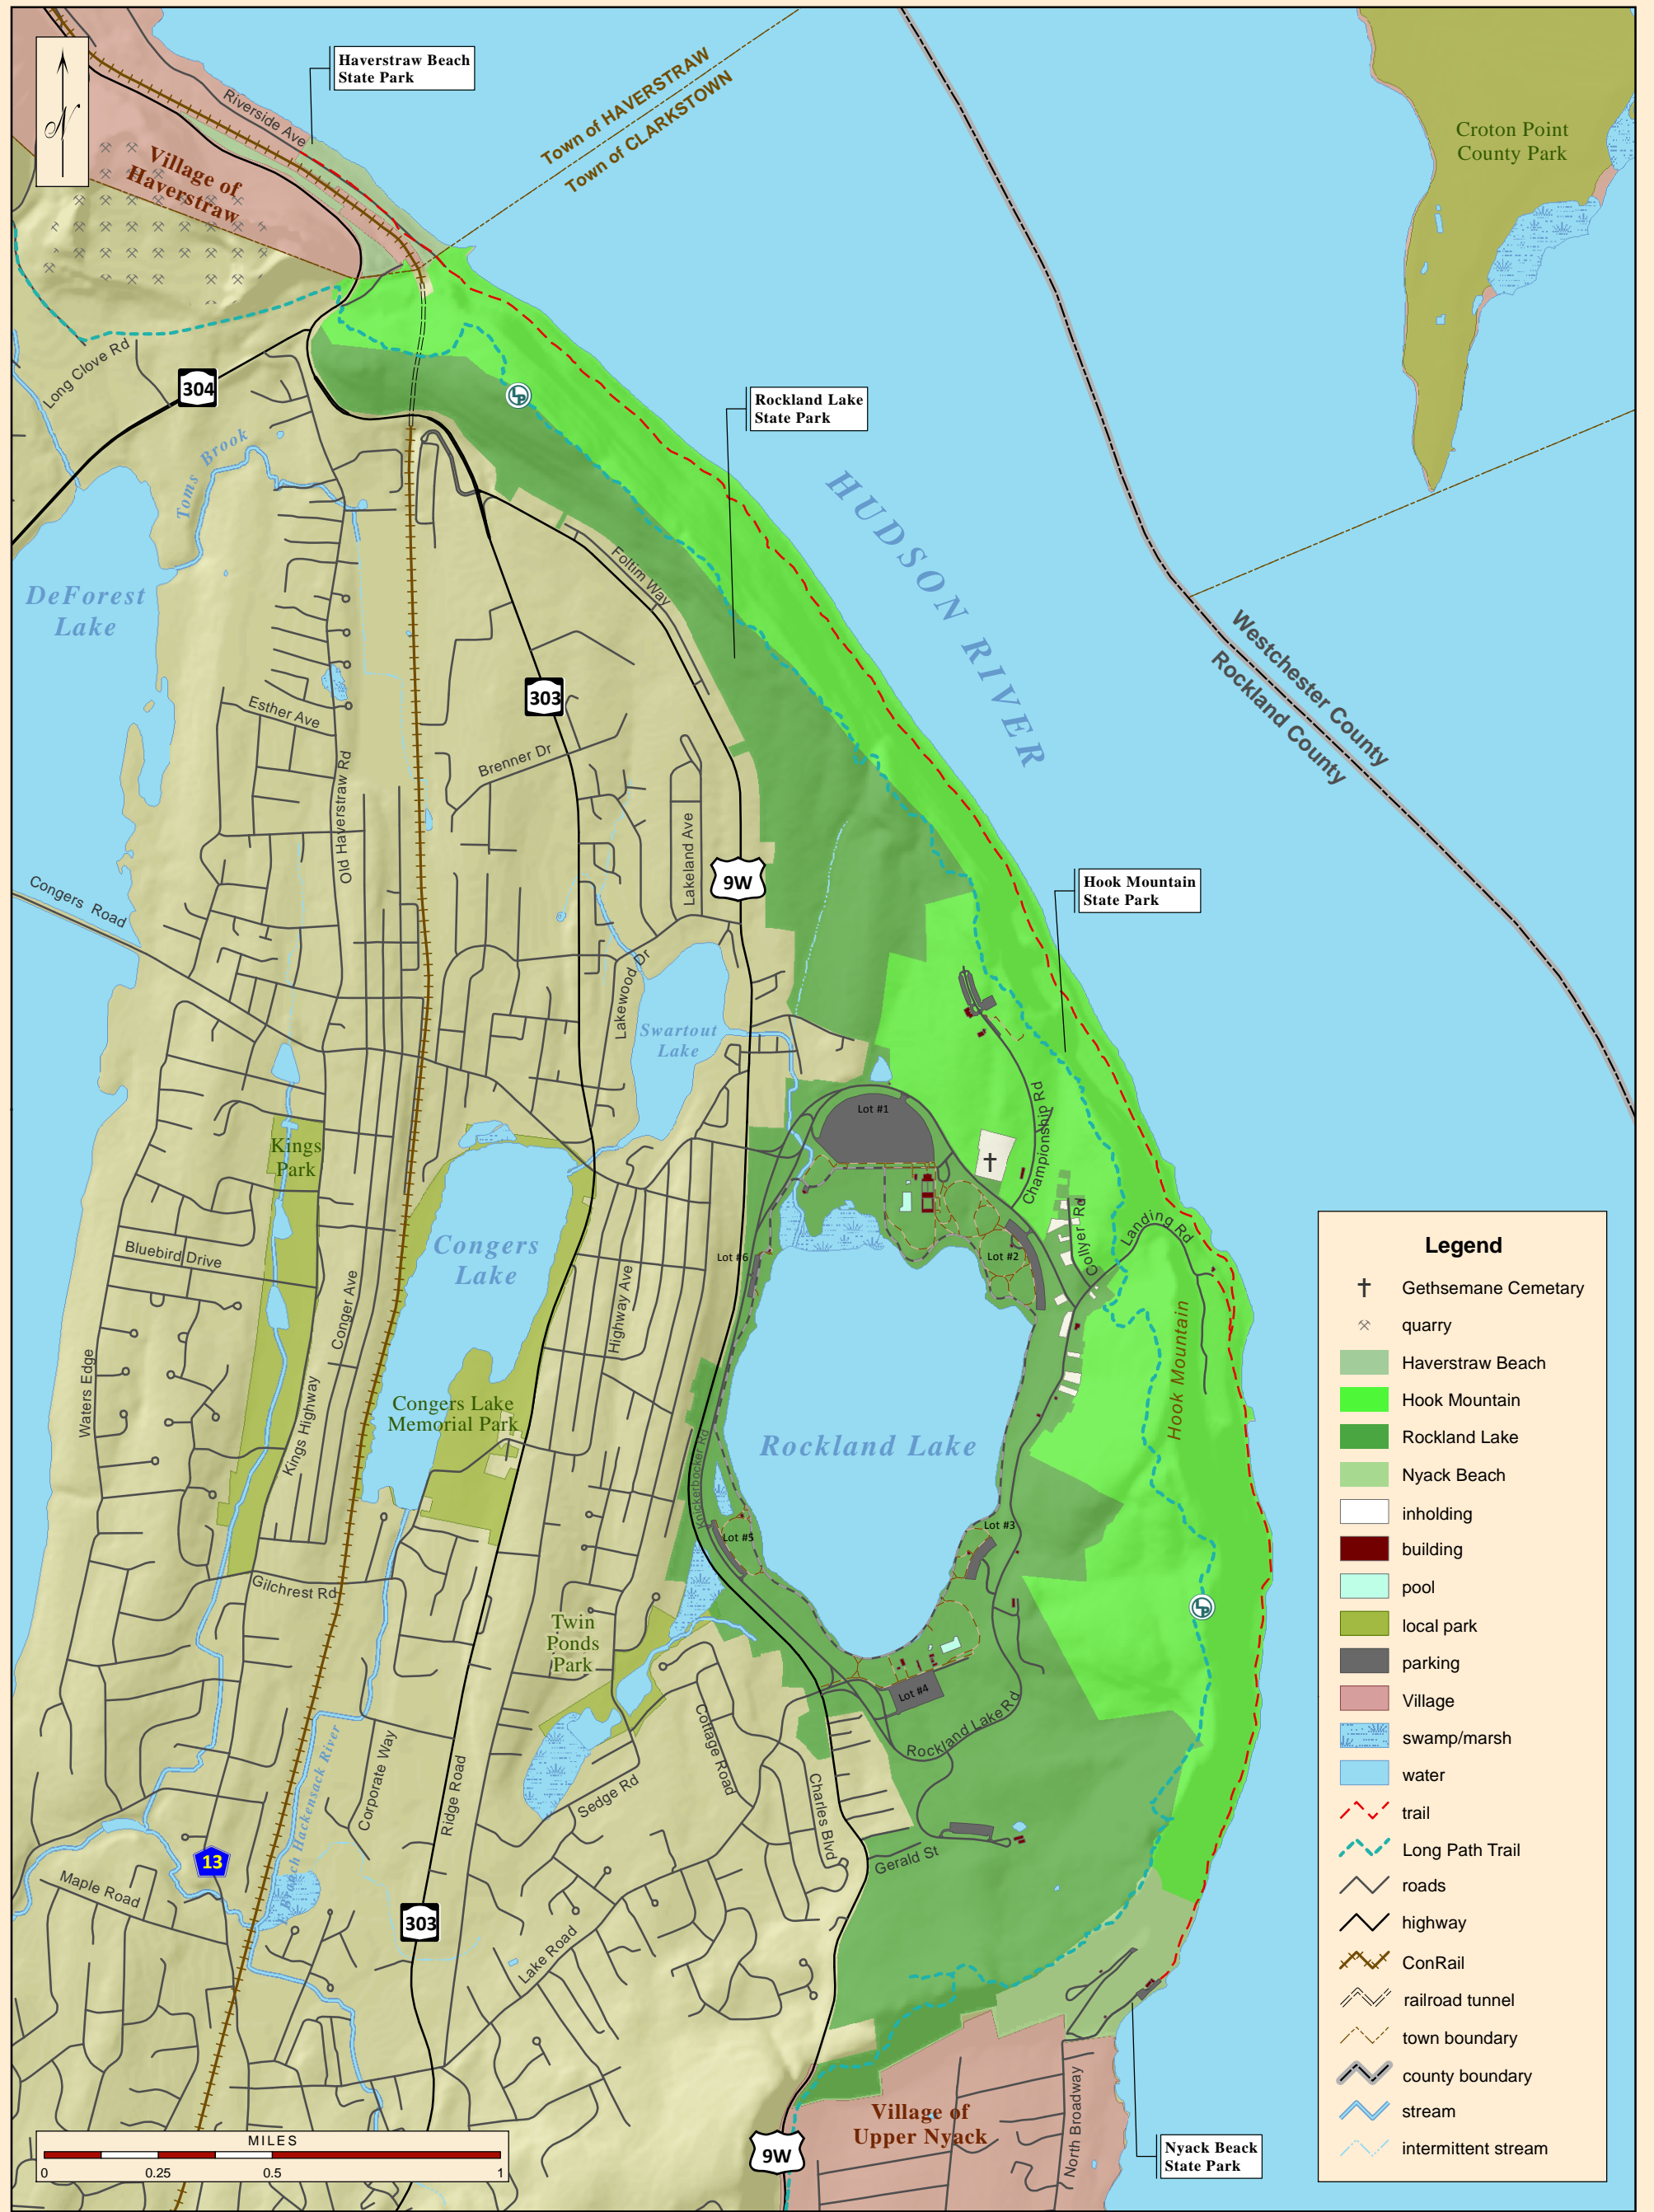

Vicinity ROCKLAND LAKE STATE PARK COMPLEX

Map produced by NYSOPRHP-GIS Bureau, February 25, 2013.

Master Plan

Figure 1

Boundary

Rockland Lake State Park Complex

Master Plan

Figure 2

Map produced by NYSOPRHP-GIS Bureau, October 19, 2012.

Landuse

Rockland Lake State Park Complex

Master Plan

Figure 3