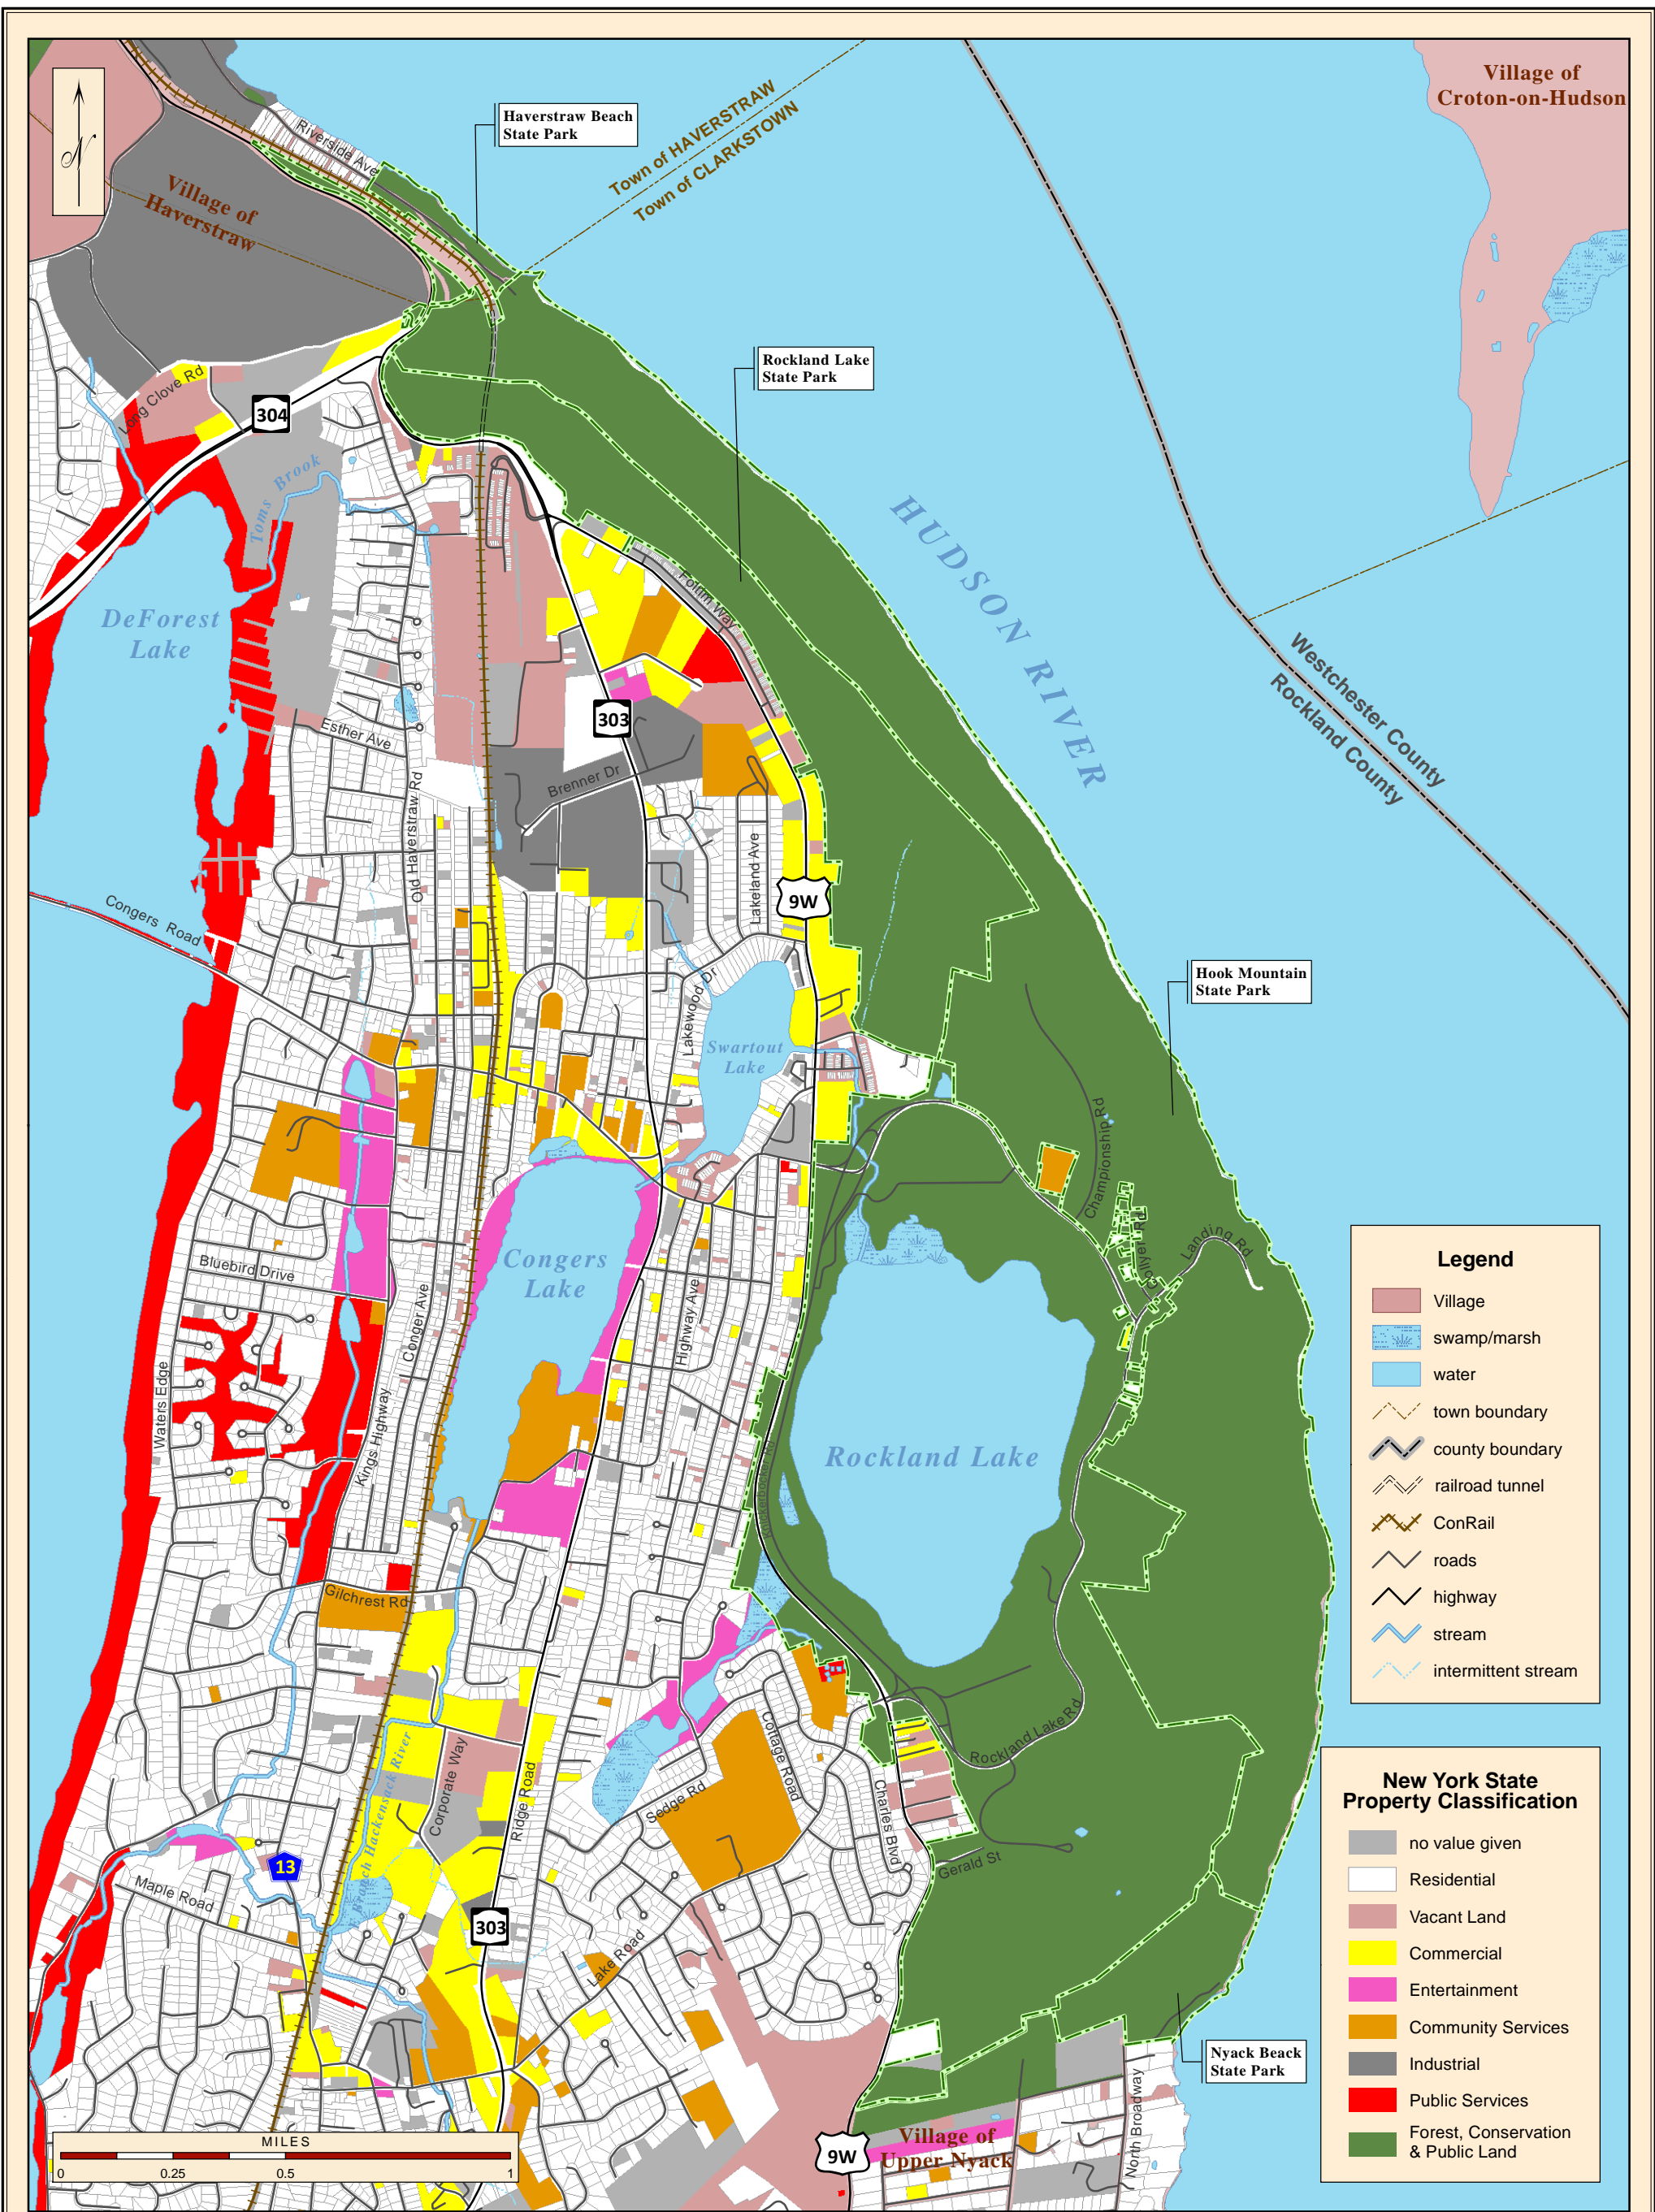

Vicinity ROCKLAND LAKE STATE PARK COMPLEX

Map produced by NYSOPRHP-GIS Bureau, February 25, 2013.

Master Plan

Figure 1

Boundary

Rockland Lake State Park Complex

Master Plan

Figure 2

Map produced by NYSOPRHP-GIS Bureau, October 19, 2012.

Landuse

Rockland Lake State Park Complex

Master Plan

Figure 3