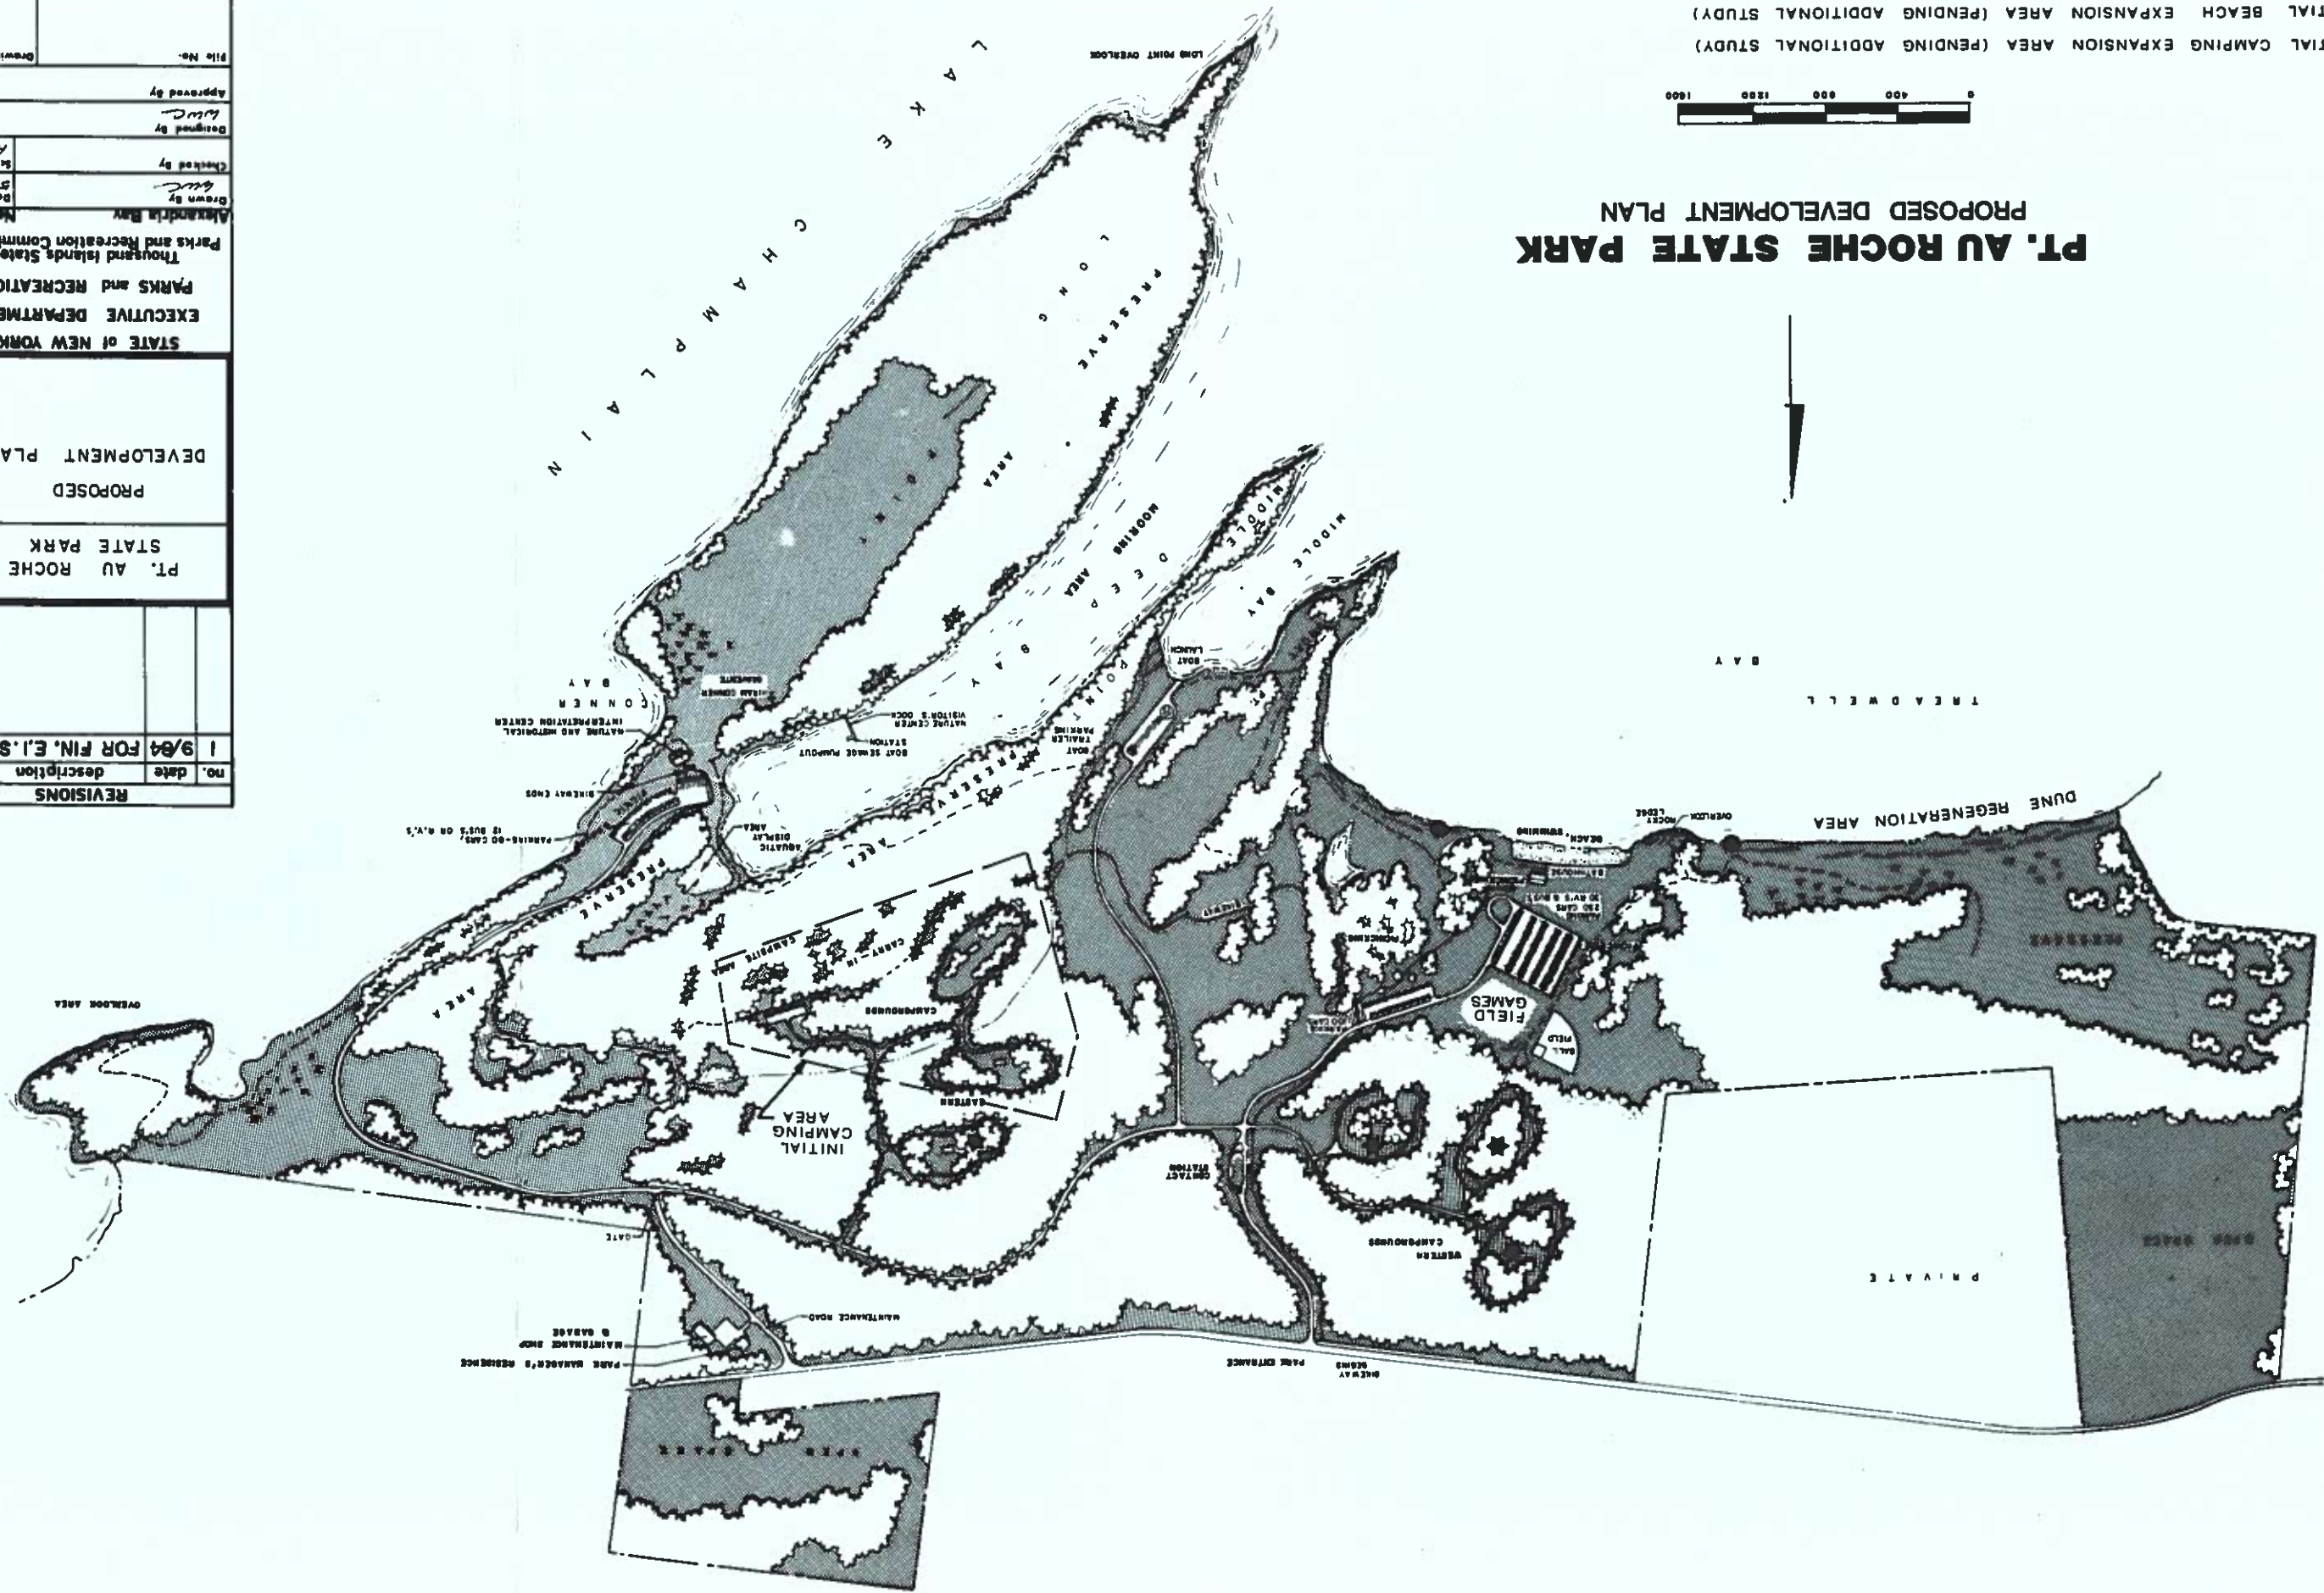

● POTENTIAL BEACH EXPANSION AREA (PENDING ADDITIONAL STUDY)
 ★ POTENTIAL CAMPING EXPANSION AREA (PENDING ADDITIONAL STUDY)

PT. AU ROCHE STATE PARK PROPOSED DEVELOPMENT PLAN

REVISIONS			
no.	date	description	by
1	9/84	FOR FIN. E.I.S.	W/C