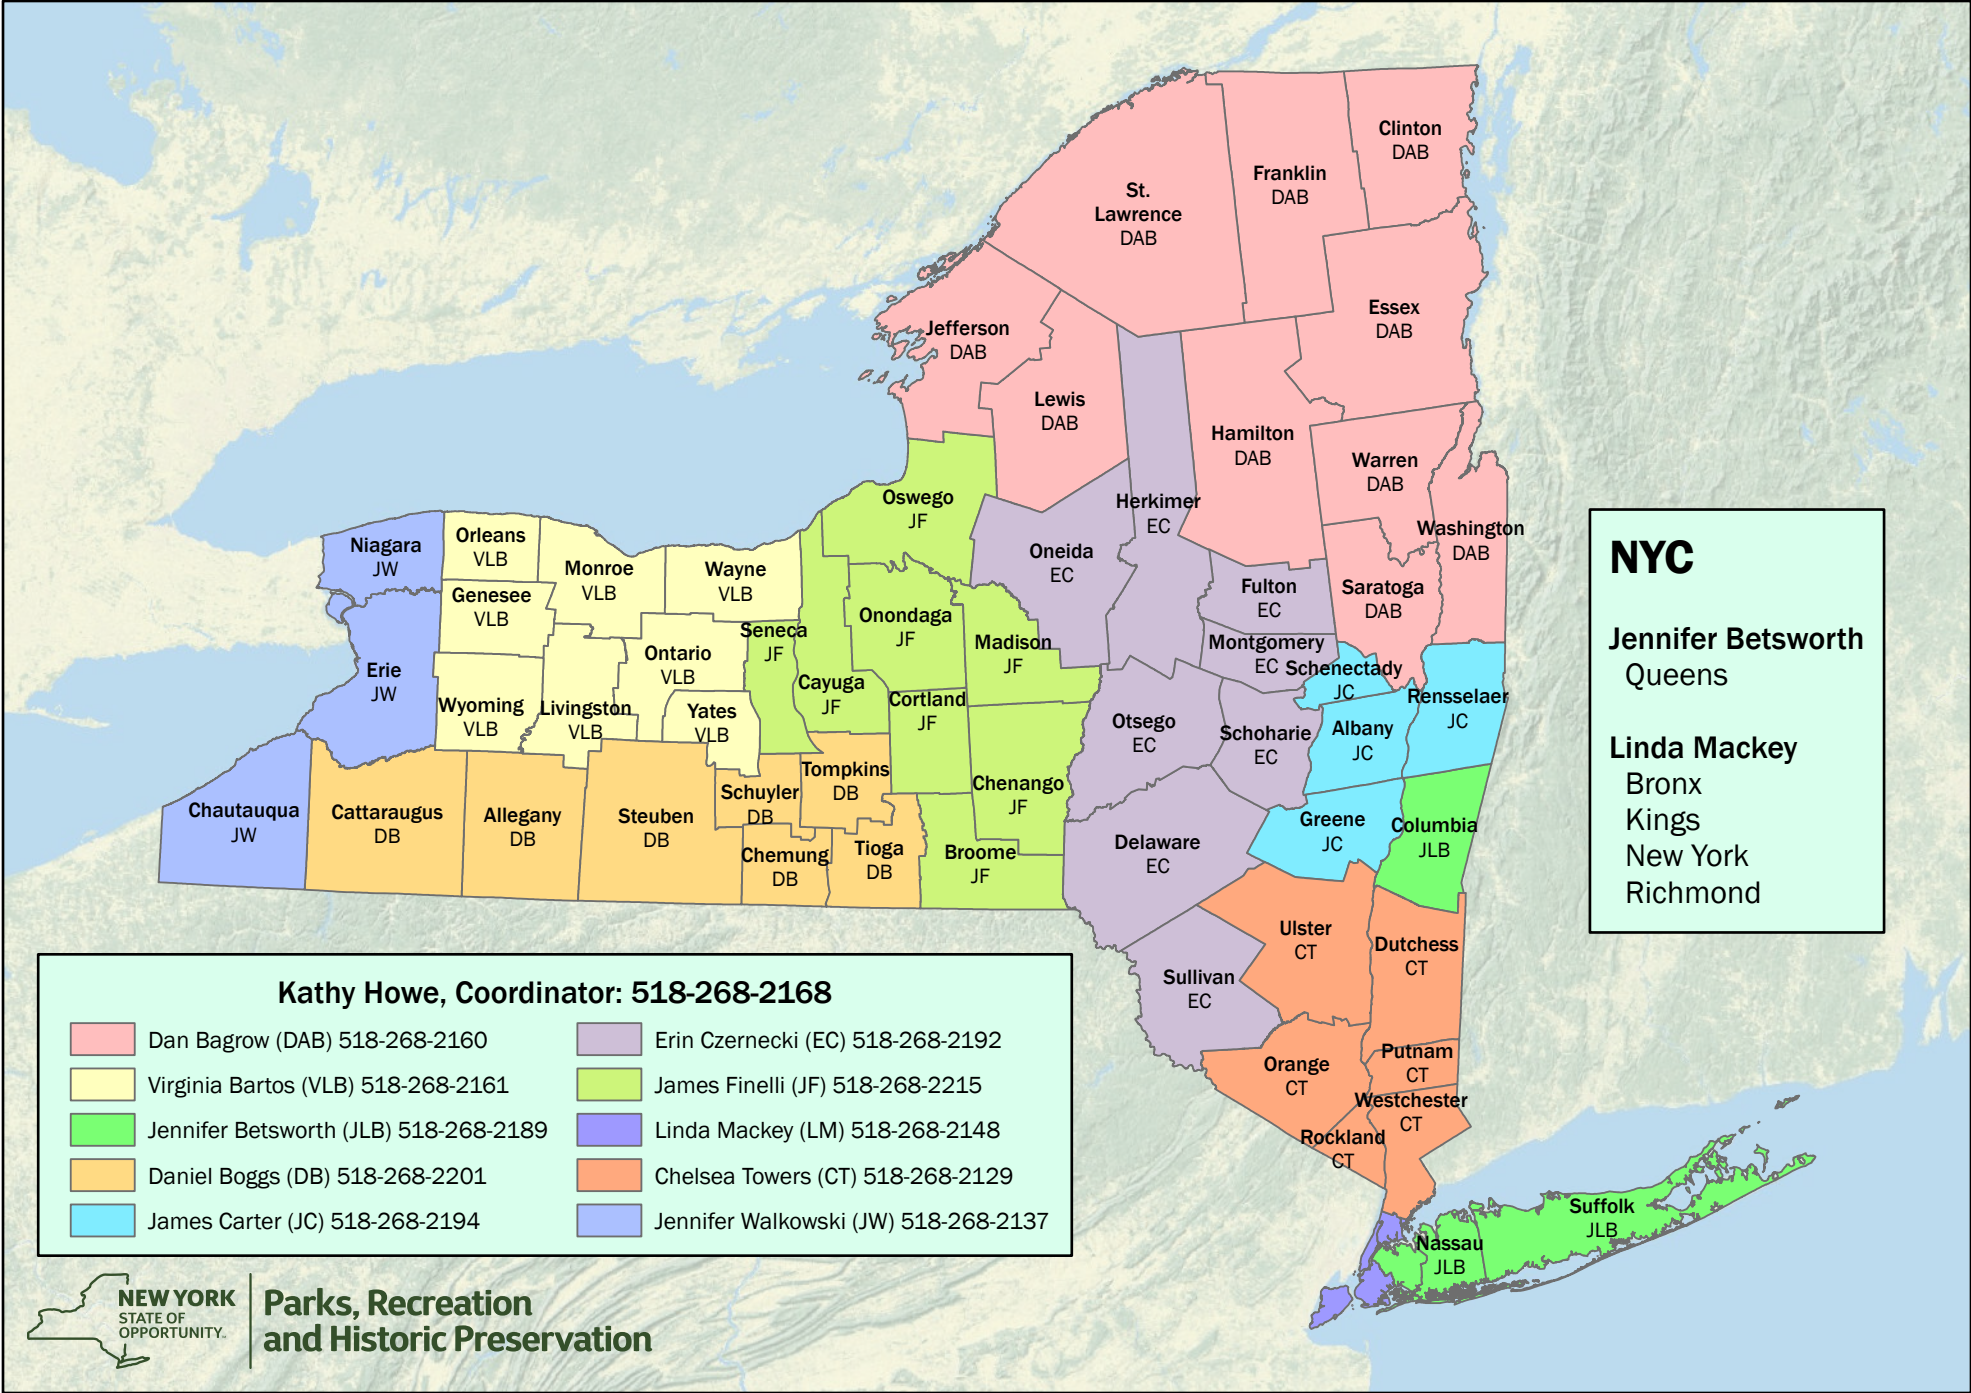

Survey & National Register Unit Territory Assignments

September 2020

NYC
 Jennifer Betsworth
 Queens
 Linda Mackey
 Bronx
 Kings
 New York
 Richmond

Kathy Howe, Coordinator: 518-268-2168

 Dan Bagrow (DAB) 518-268-2160	 Erin Czernecki (EC) 518-268-2192
 Virginia Bartos (VLB) 518-268-2161	 James Finelli (JF) 518-268-2215
 Jennifer Betsworth (JLB) 518-268-2189	 Linda Mackey (LM) 518-268-2148
 Daniel Boggs (DB) 518-268-2201	 Chelsea Towers (CT) 518-268-2129
 James Carter (JC) 518-268-2194	 Jennifer Walkowski (JW) 518-268-2137

**Parks, Recreation
 and Historic Preservation**