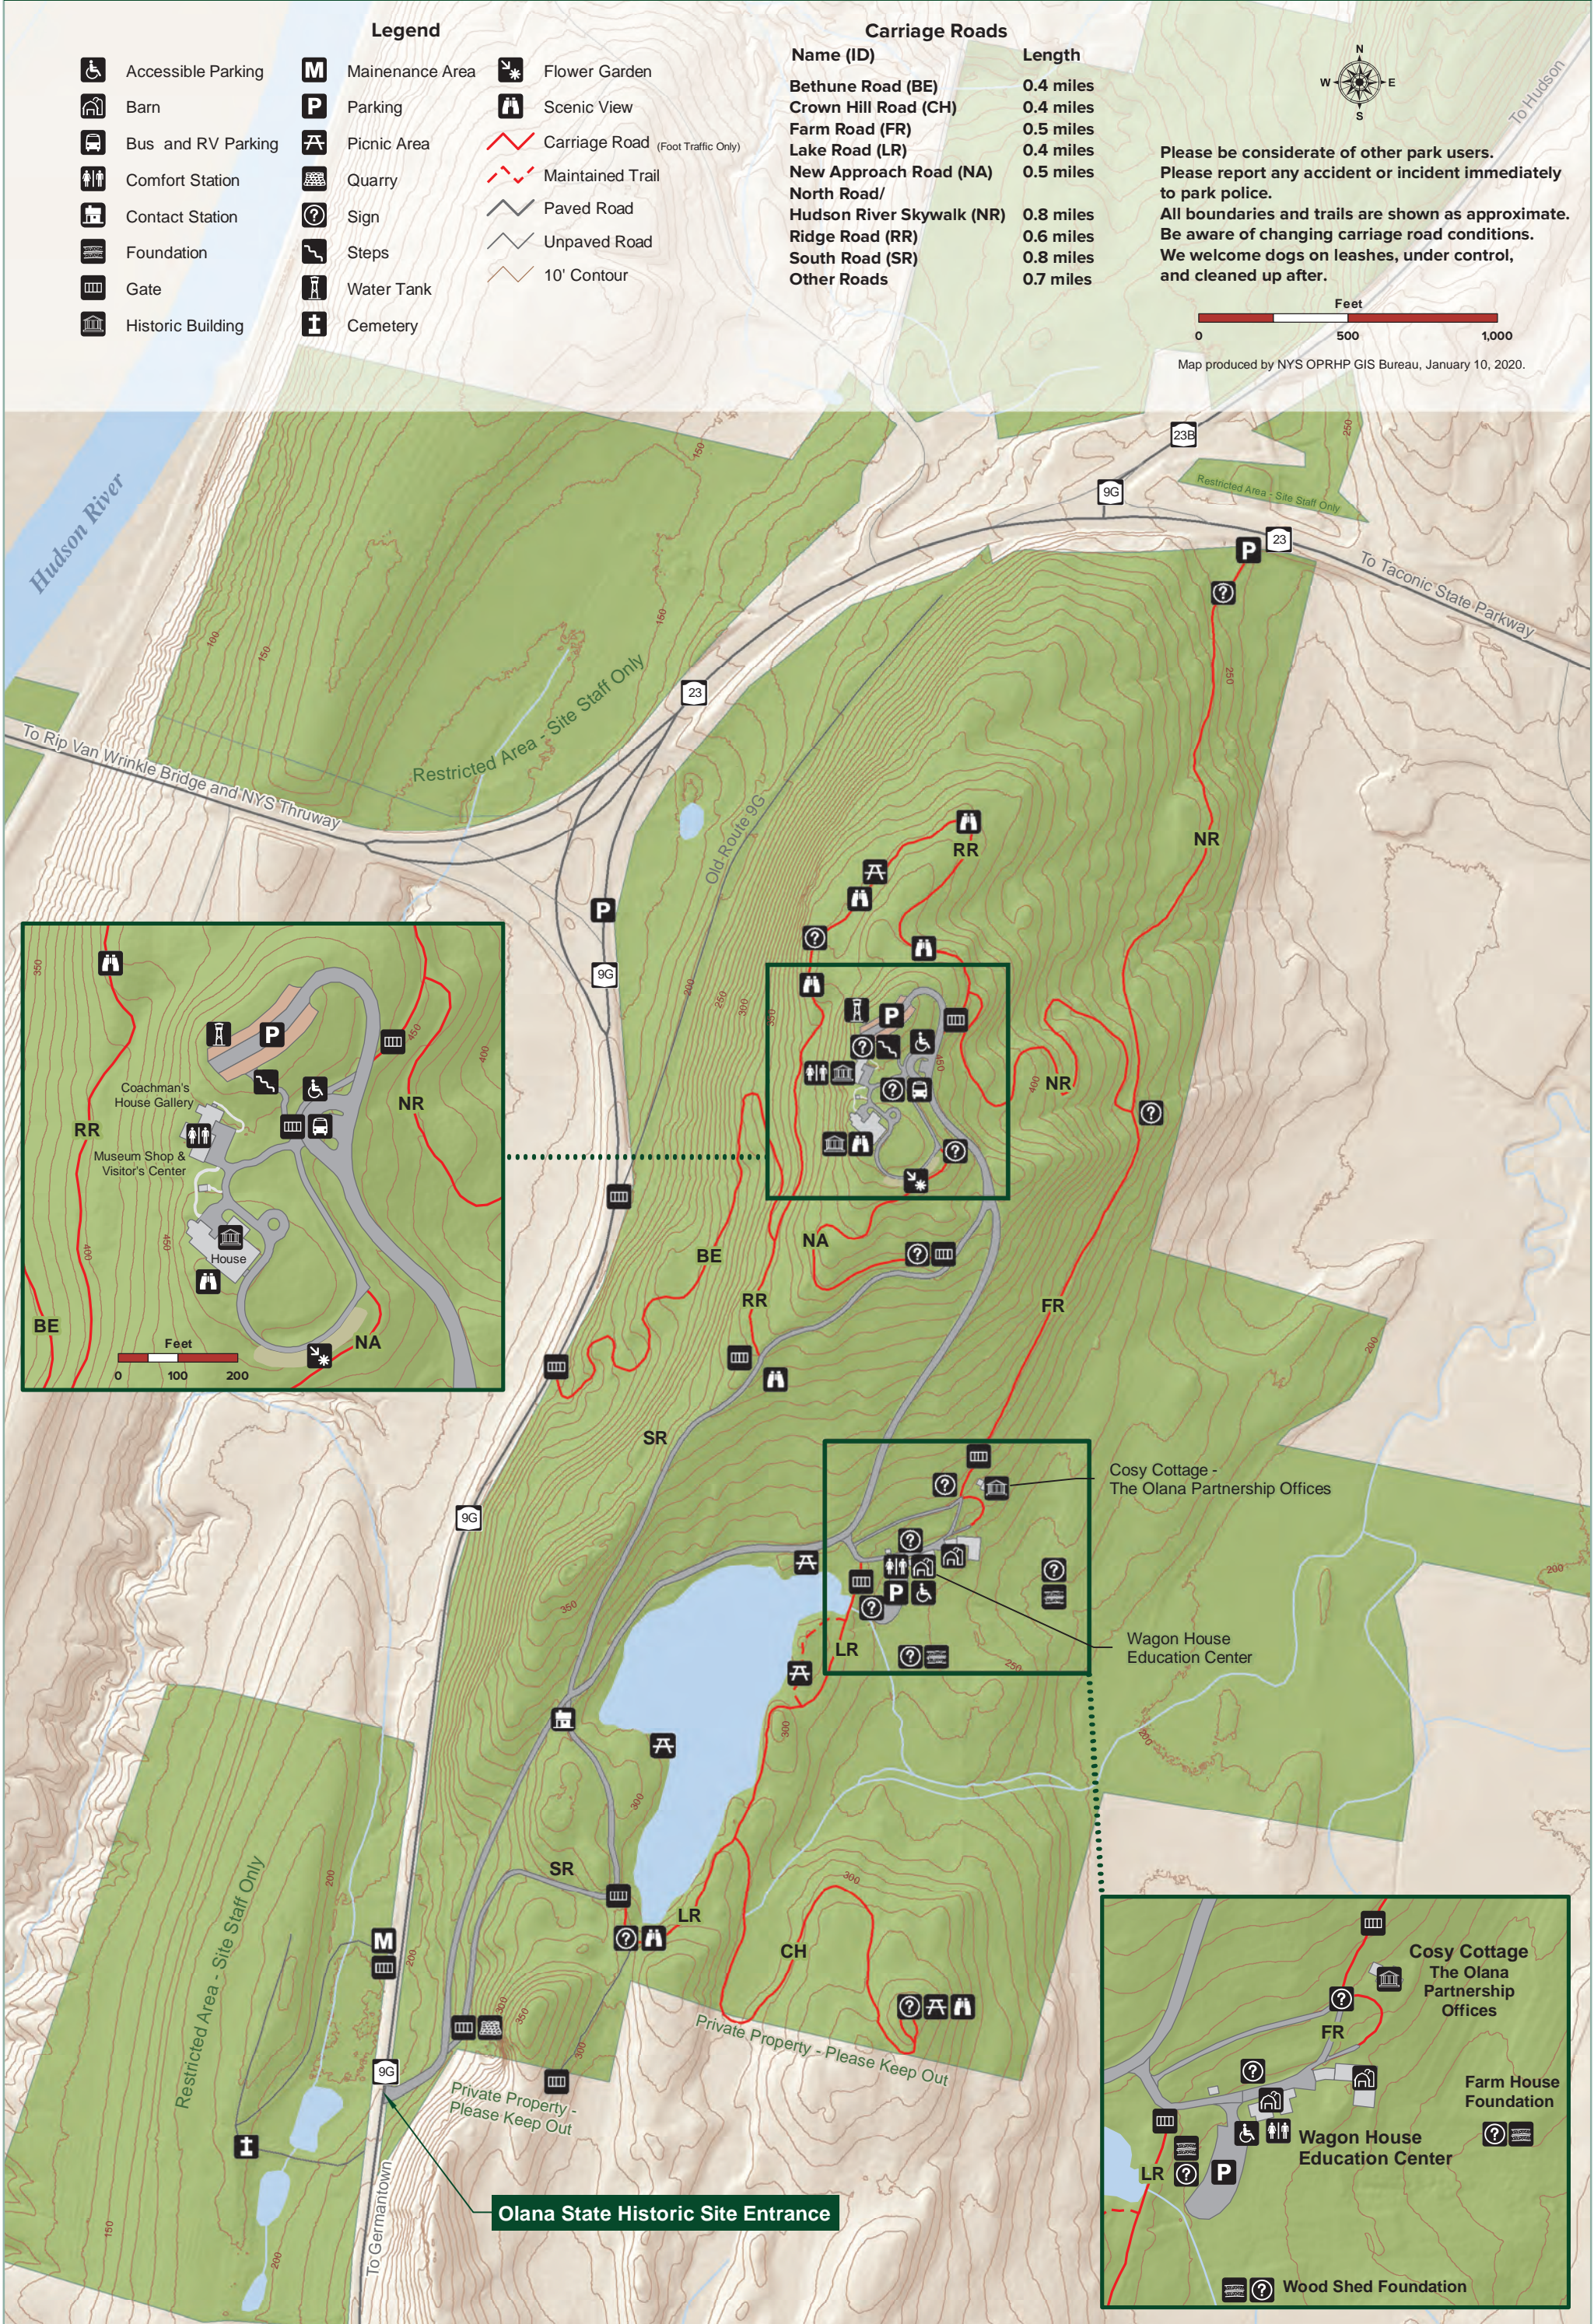

Map produced by NYS OPRHP GIS Bureau, January 10, 2020.

Inset Map 1: Coachman's House Area

This inset map shows a detailed view of the Coachman's House Gallery, Museum Shop & Visitor's Center, and the House. It includes parking areas (P), accessible parking (wheelchair icon), and various landmarks. Carriage roads NR, BE, and NA are also shown.

Inset Map 2: Central Site Area

This inset map provides a detailed view of the central site area, including the Hudson River Skywalk (NR), Ridge Road (RR), and New Approach Road (NA). It shows numerous parking areas, accessible parking, and scenic views.

Inset Map 4: Partnership Offices and Foundations Area

This inset map shows the area around the Olana Partnership Offices, Wagon House Education Center, Farm House Foundation, and Wood Shed Foundation. It includes parking areas, accessible parking, and various landmarks.

Olana State Historic Site Entrance