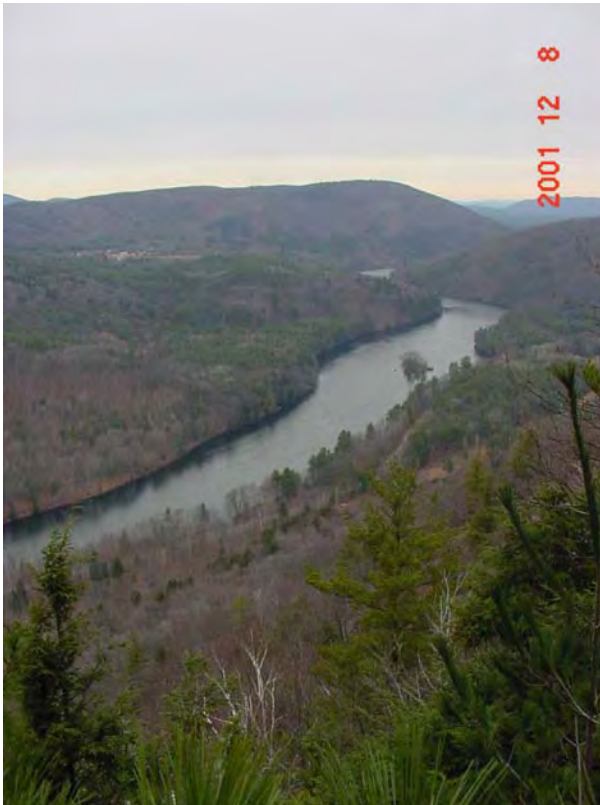

Appendix G

Photos of Scenic Views of and within Moreau Lake State Park

Spring Trail overlook from Spier Falls Boat Launch.

*View from the
Spring Trail
overlook 1*

View of Spier Falls Boat Launch from Spring Trail Overlook.

View of Luzerne Mountains from Spring Trail Overlook.

View of Lake Ann

Moreau Upper

Moreau Upper 2

Western Ridge trail, central, lookout 3 dam

Western Ridge Trail, central, lookout 3 Hudson

*Western Ridge Trail, central, lookout 3 Hudson
2*

Western Ridge Trail, north end

Red Oak Ridge 3 (looking over Moreau Lake)