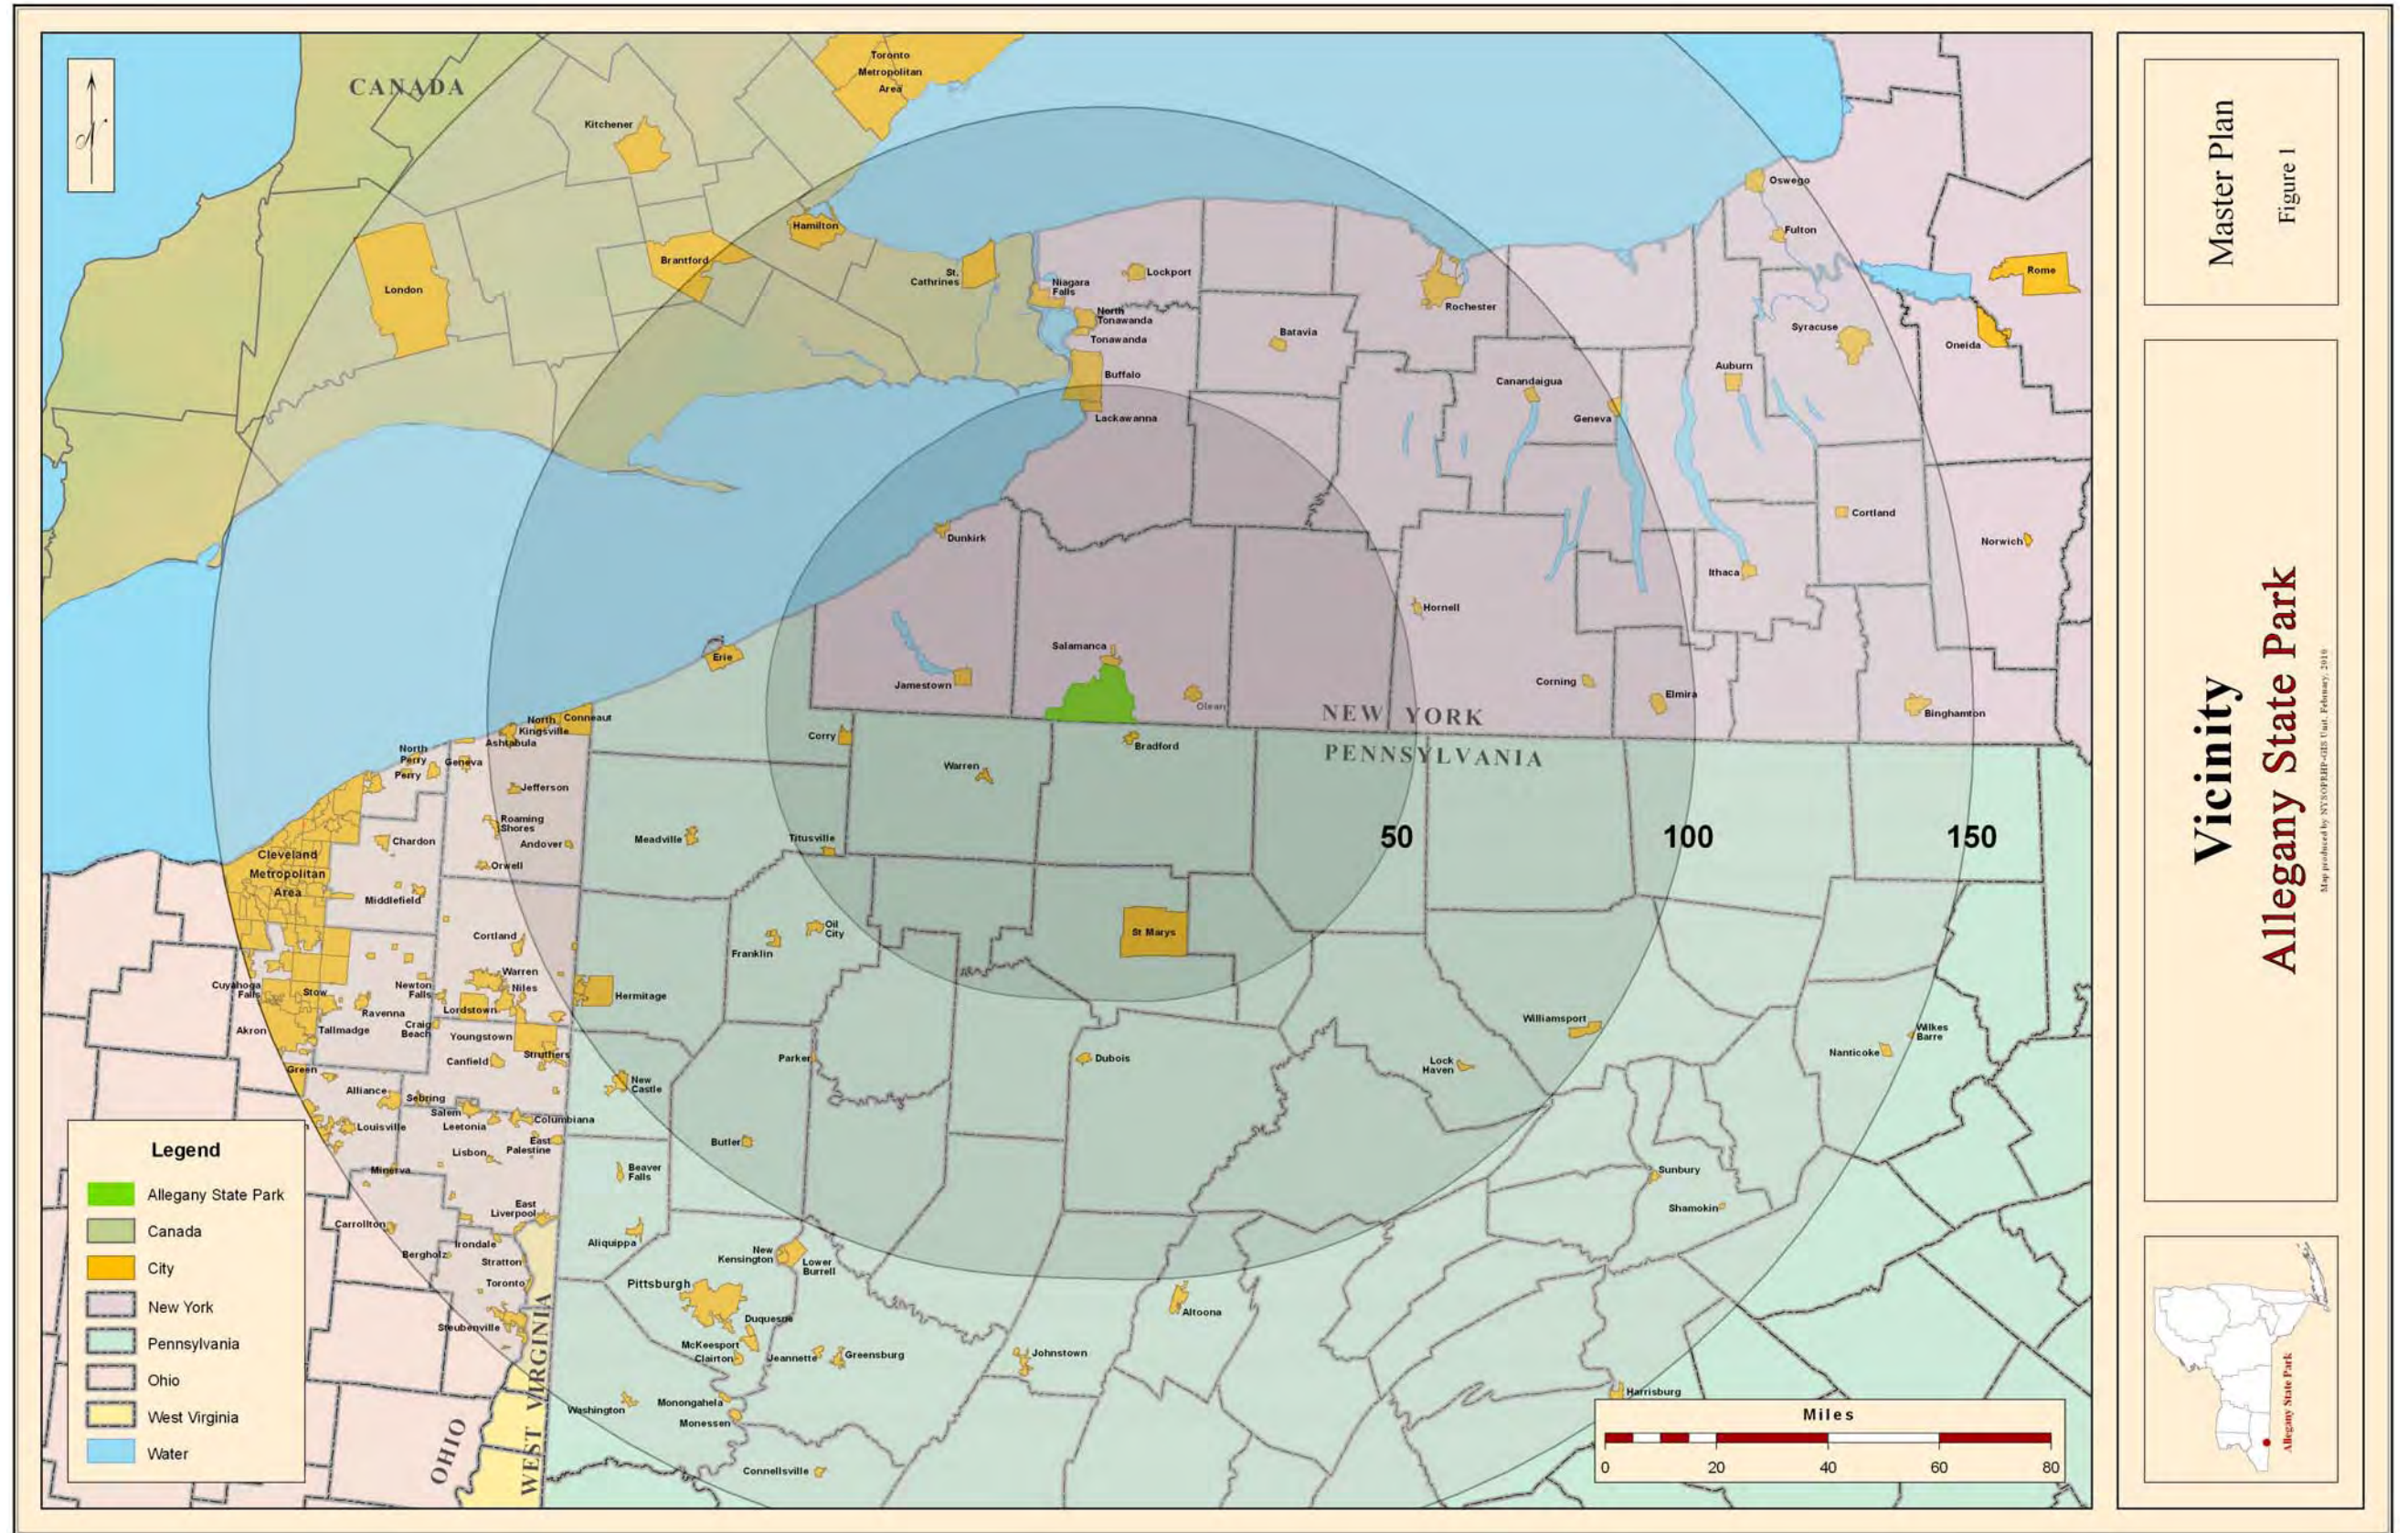

Figure 1 Vicinity

Master Plan
Figure 1

Vicinity
Allegheny State Park