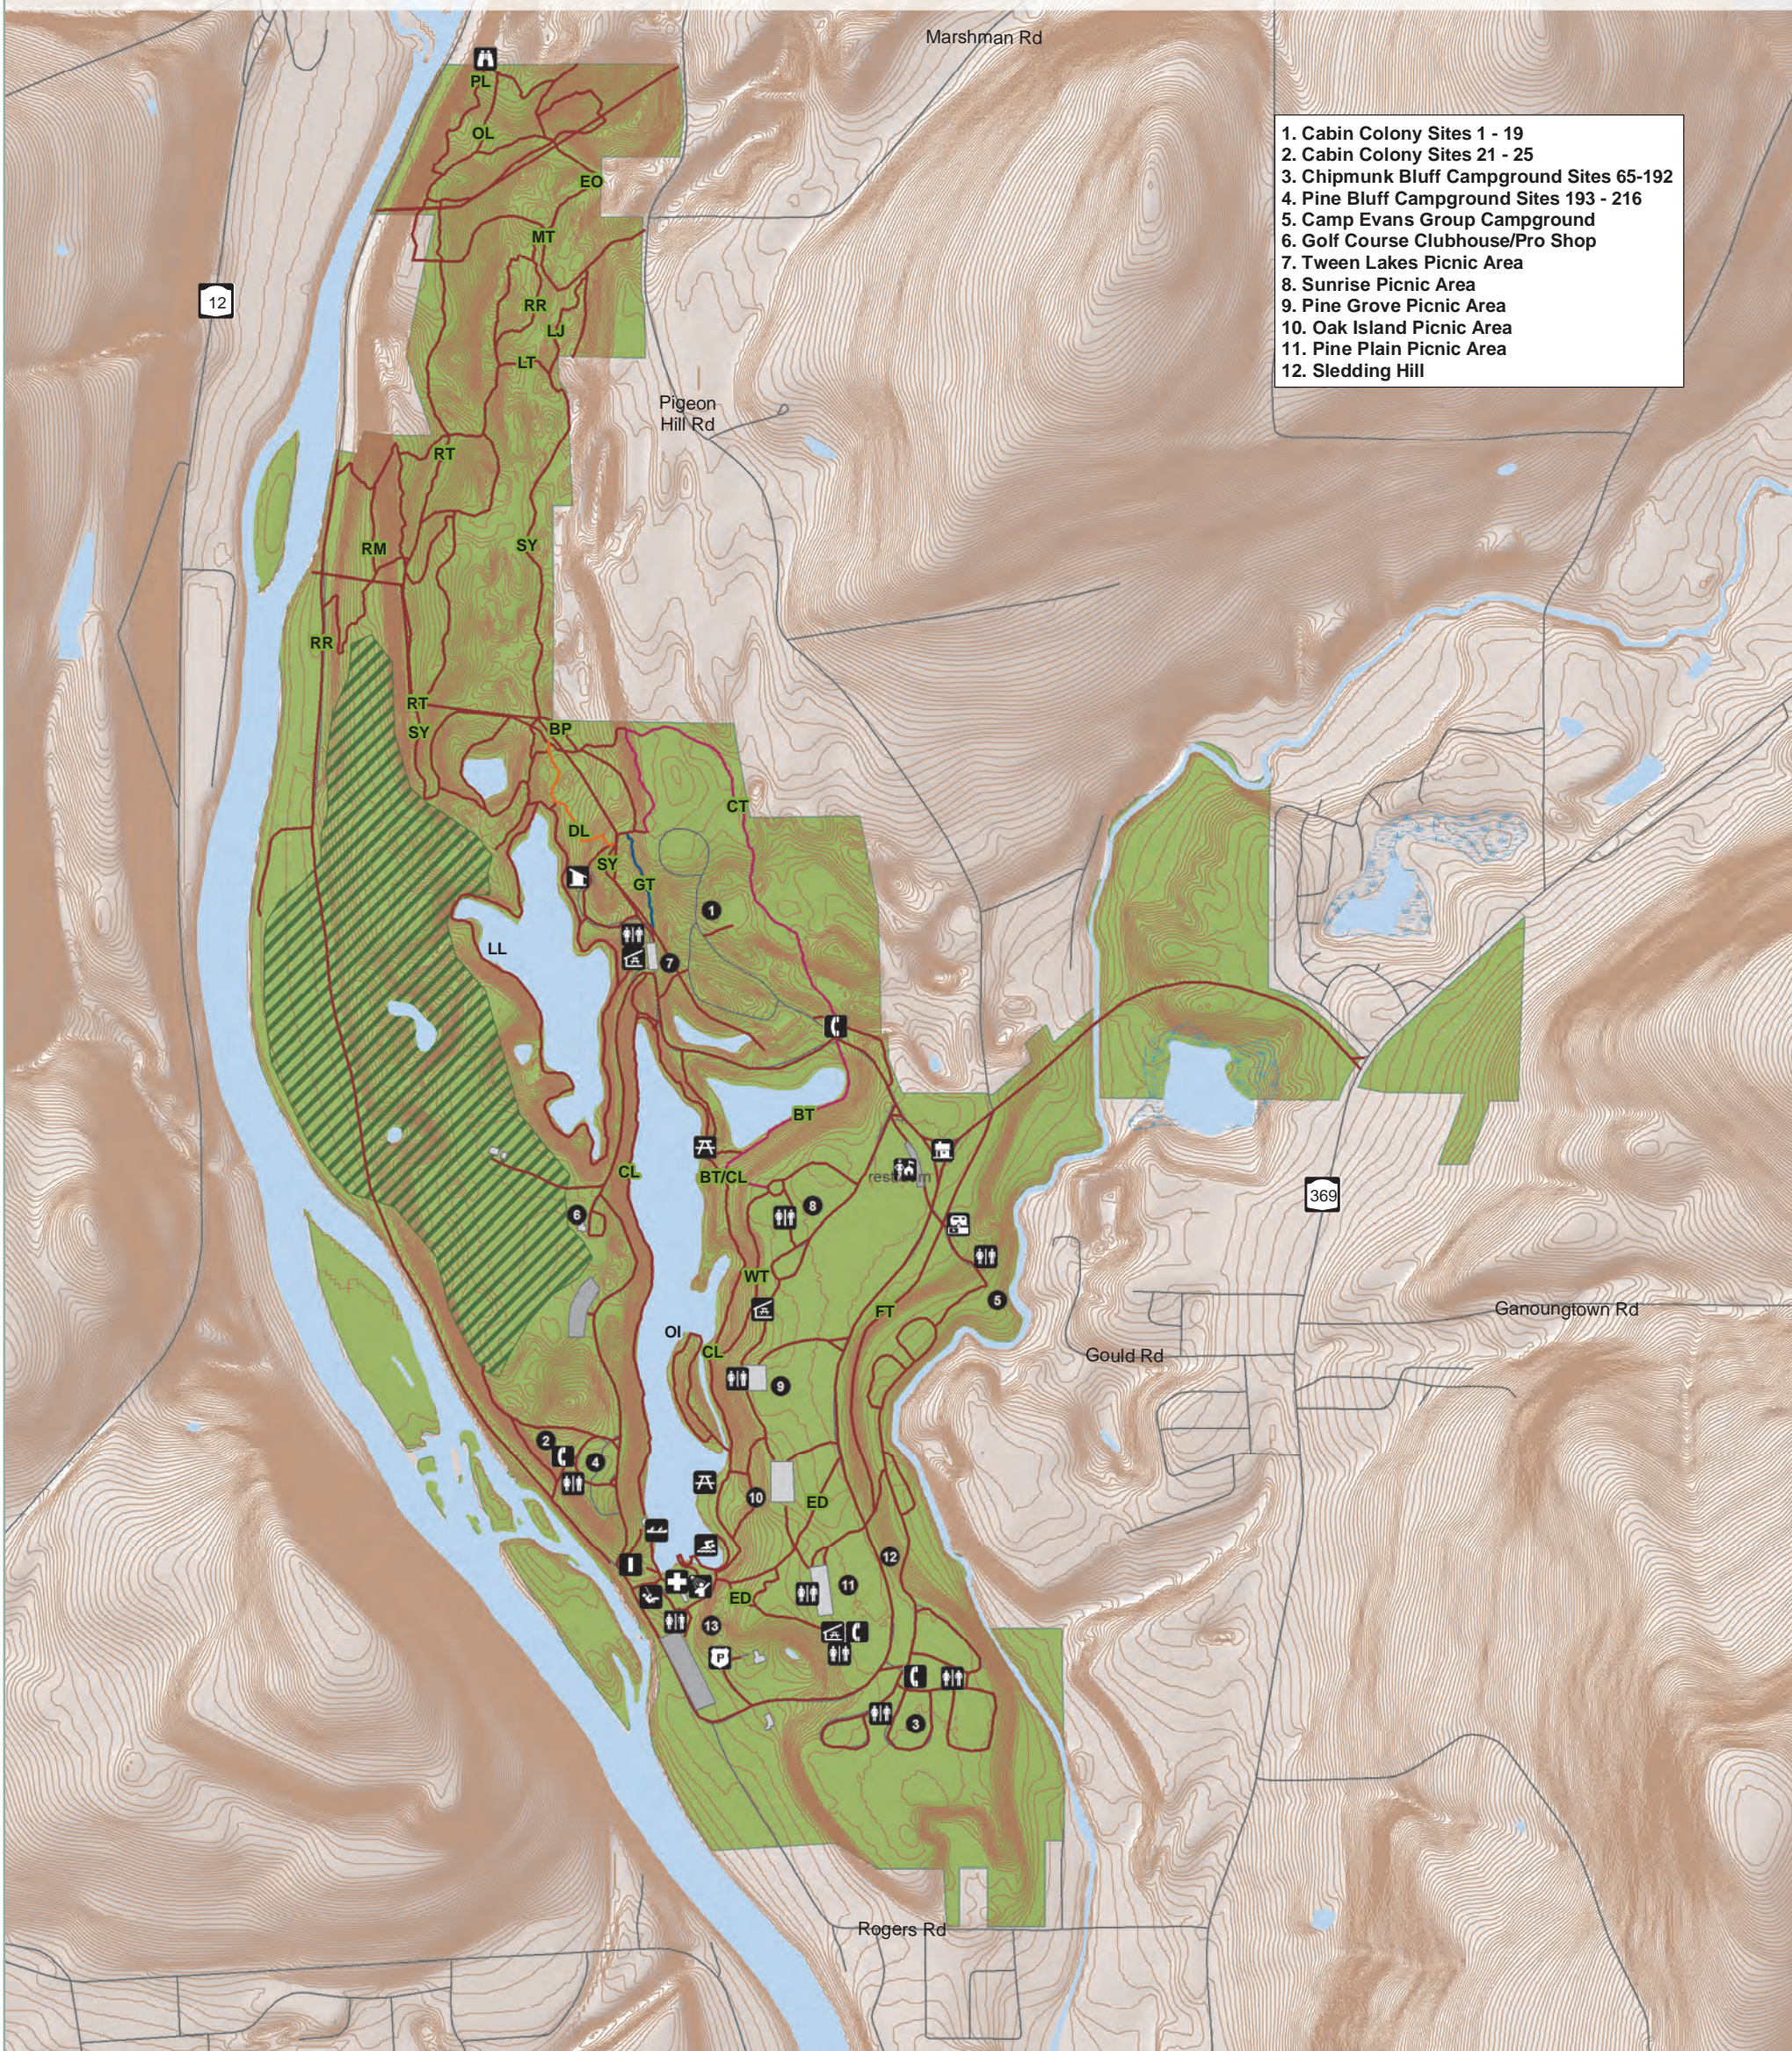

## Legend

- Bathhouse
- Cabin
- Canoe Rental
- Comfort Station
- Contact Station
- Dumping Station
- First Aid Station
- Interpretive Center
- Park Office
- Park Police
- Picnic Area
- Picnic Shelter
- Playground
- Scenic View
- Swimming area
- Telephone
- Roads
- Trail color varies
- Chenango Valley State Park
- Golf Course
- Parking
- Water
- Wetlands

## Trails

- BP - Bypass Trail - 0.07 Miles
- BT - Bog Trail - Purple - 0.37 Miles
- CL - Chenango Lake Trail - 1.6 Miles
- CT - Cabin Trail - Purple - 0.8 Miles
- DL - Decline - Red - 0.2 Miles
- ED - Edge Trail - 0.4 Miles
- EO - Easy Out Trail - 0.3 Miles
- FT - Forgotten Trail - 0.6 Miles
- GT - Gully Trail - Blue - 0.1 Miles
- LJ - Log Jam Trail - 0.17 Miles
- LL - Lily Lake Trail - 1.5 Miles
- LT - Link Trail - 0.8 Miles
- MT - Marshman Trail - 0.5 Miles
- OI - Oak Island Trail - 0.4 Miles
- OL - Outer Limits Trail - 0.2 Miles
- PL - Powerline Trail - 0.8 Miles
- RM - Riverside Mountain Trail - 0.3 Miles
- RR - River Road Tow Path - 1.7 Miles
- RR - Rocky Road Trail - 0.25 Miles
- RT - Ridge Trail - 0.75 Miles
- SY - Sylvan Trail - 2.0 Miles
- WT - Woodland Trail - 0.3 Miles

Please be considerate of other park users.  
Please report any accident or incident  
immediately to park police.  
All boundaries and trails are shown as approximate.  
Be aware of changing trail conditions.

Map produced by NYSOPRHP GIS Bureau, June 24, 2019.

1. Cabin Colony Sites 1 - 19
2. Cabin Colony Sites 21 - 25
3. Chipmunk Bluff Campground Sites 65-192
4. Pine Bluff Campground Sites 193 - 216
5. Camp Evans Group Campground
6. Golf Course Clubhouse/Pro Shop
7. Tween Lakes Picnic Area
8. Sunrise Picnic Area
9. Pine Grove Picnic Area
10. Oak Island Picnic Area
11. Pine Plain Picnic Area
12. Sledding Hill