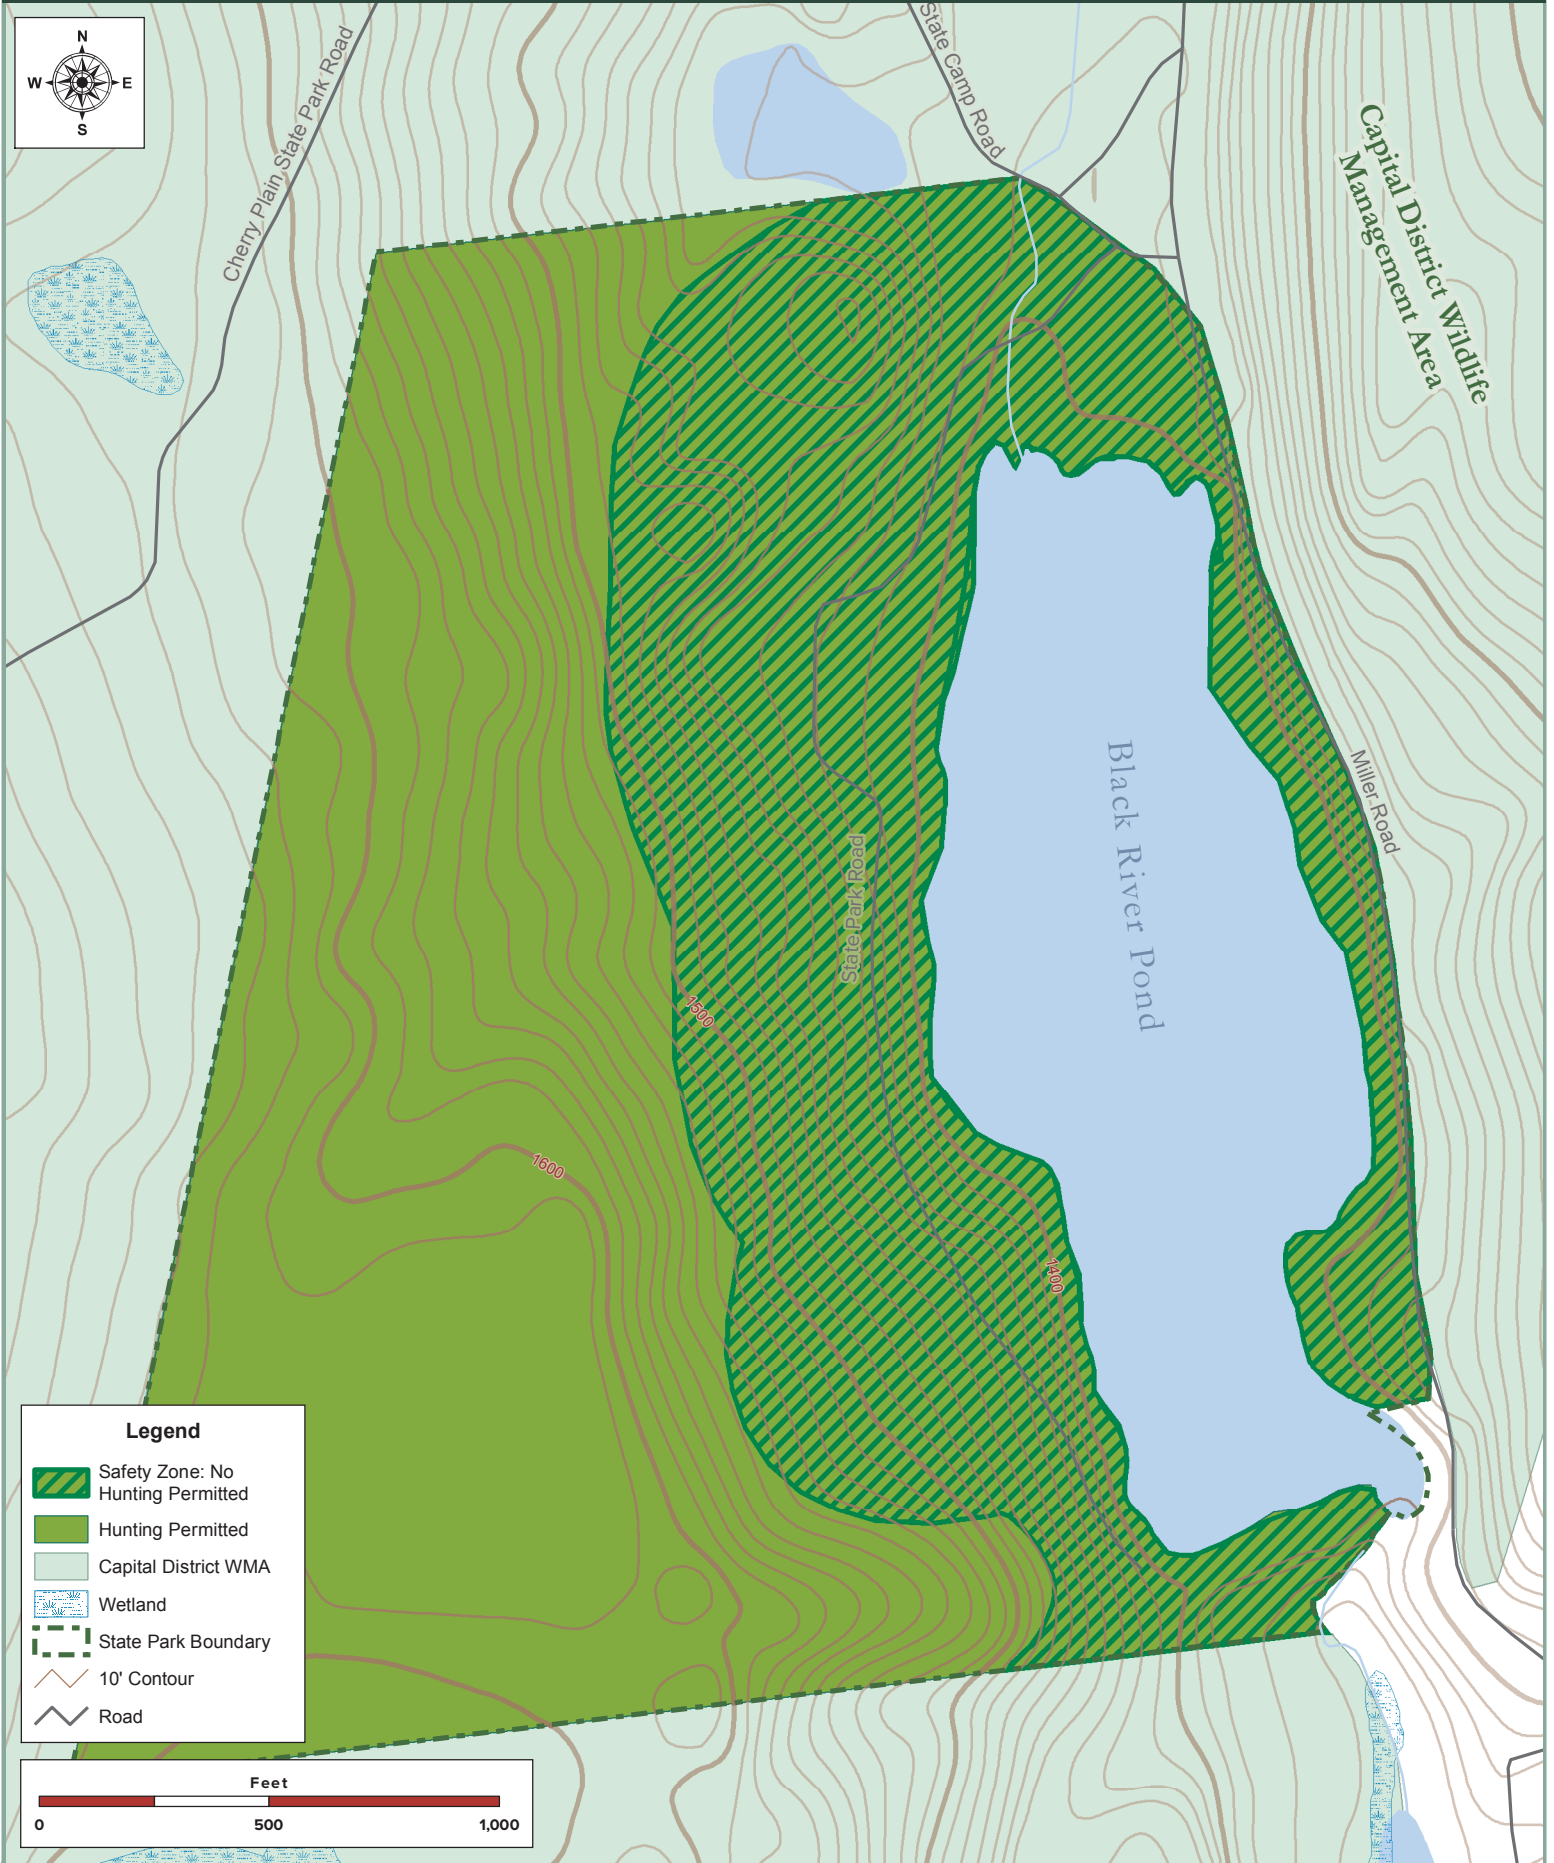

Cherry Plain State Park Hunting Area

Park Office: (518) 733-5400
Regional Office: (518) 584-2000
State Park Police: (518) 584-2004
In Case of Emergency: 911

Map produced by NYSOPRHP GIS Bureau, May 29, 2018.

Legend

- Safety Zone: No Hunting Permitted
- Hunting Permitted
- Capital District WMA
- Wetland
- State Park Boundary
- 10' Contour
- Road