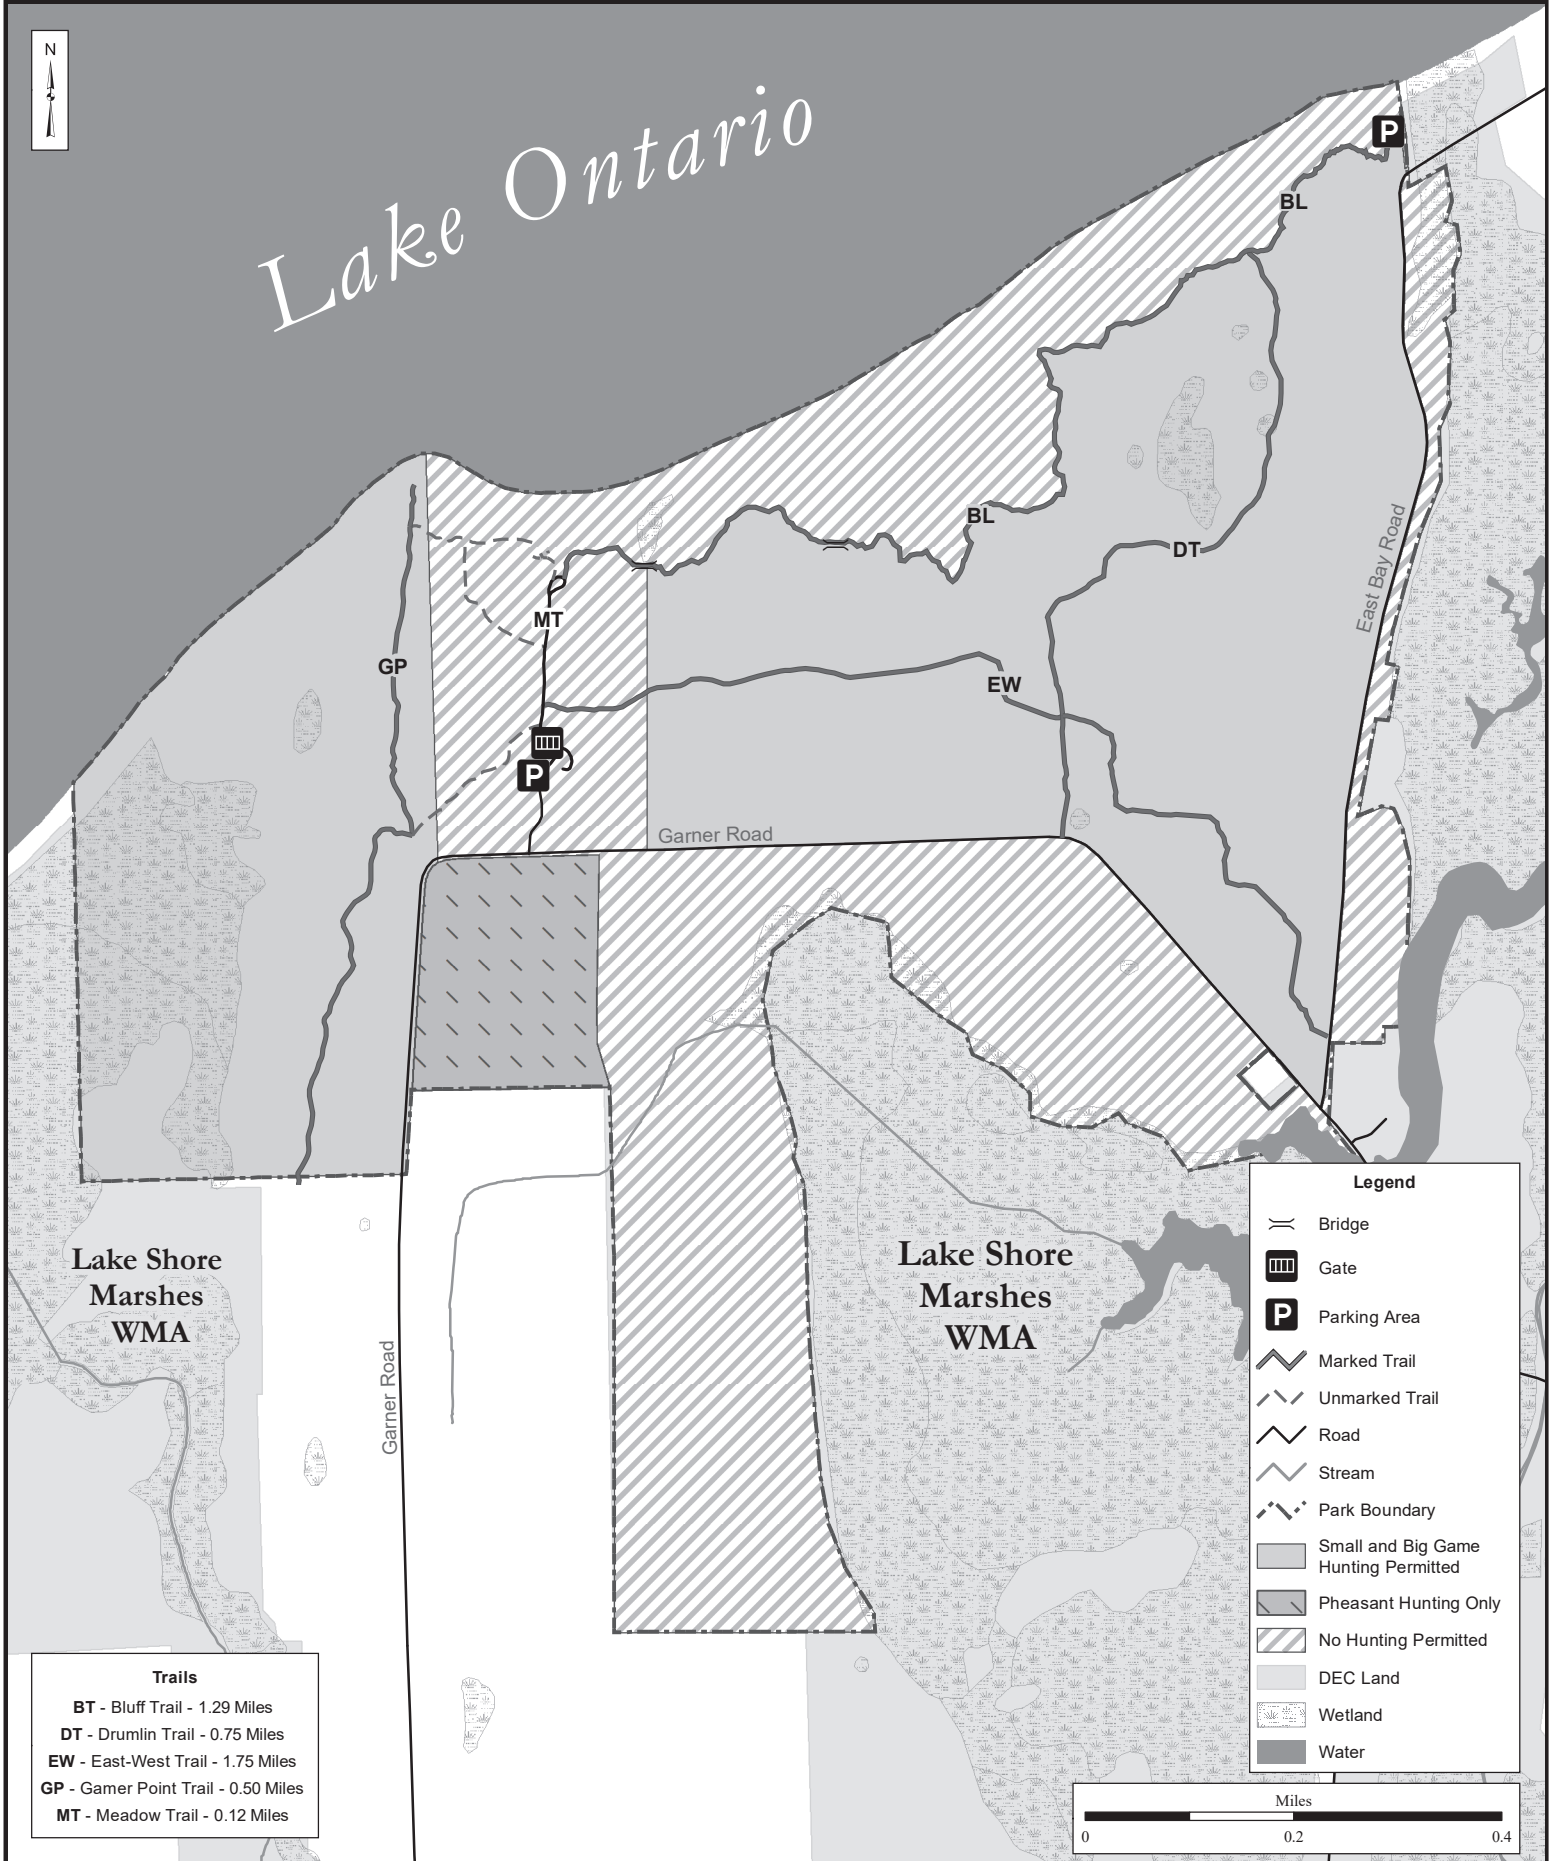

Lake Ontario

Trails	
BT - Bluff Trail	1.29 Miles
DT - Drumlin Trail	0.75 Miles
EW - East-West Trail	1.75 Miles
GP - Garter Point Trail	0.50 Miles
MT - Meadow Trail	0.12 Miles

Legend	
	Bridge
	Gate
	Parking Area
	Marked Trail
	Unmarked Trail
	Road
	Stream
	Park Boundary
	Small and Big Game Hunting Permitted
	Pheasant Hunting Only
	No Hunting Permitted
	DEC Land
	Wetland
	Water