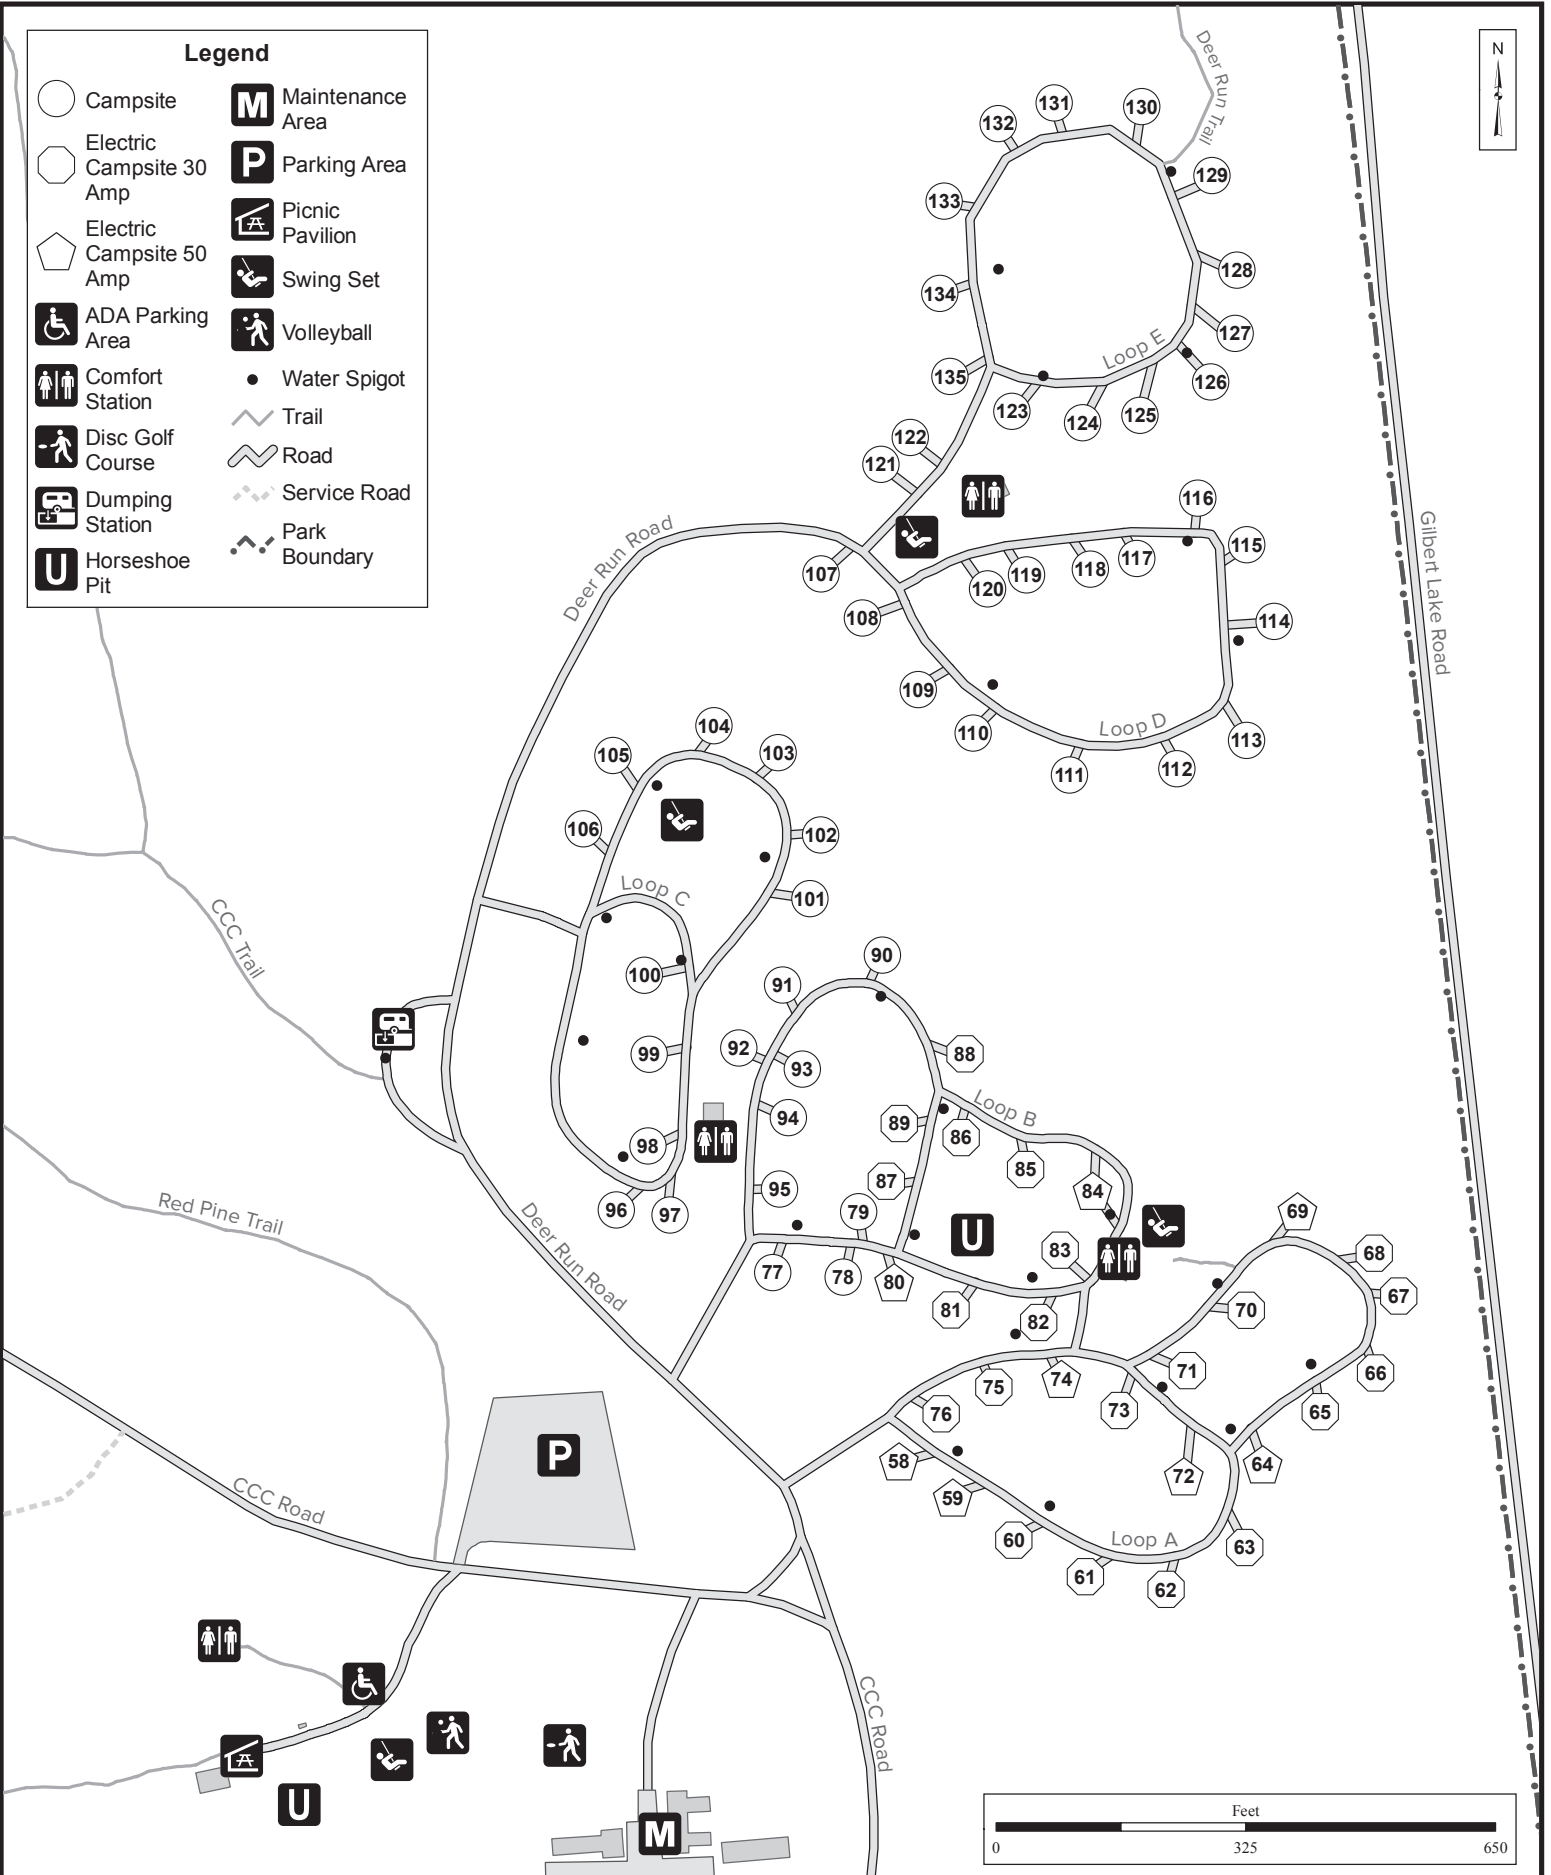

Legend

-  Campsite
-  Electric Campsite 30 Amp
-  Electric Campsite 50 Amp
-  ADA Parking Area
-  Comfort Station
-  Disc Golf Course
-  Dumping Station
-  Horseshoe Pit
-  Maintenance Area
-  Parking Area
-  Picnic Pavilion
-  Swing Set
-  Volleyball
-  Water Spigot
-  Trail
-  Road
-  Service Road
-  Park Boundary

Deer Run Camping Area

Gilbert Lake State Park

Map produced by NYSOPRHP GIS Bureau, April 20, 2020.

Parks, Recreation and Historic Preservation