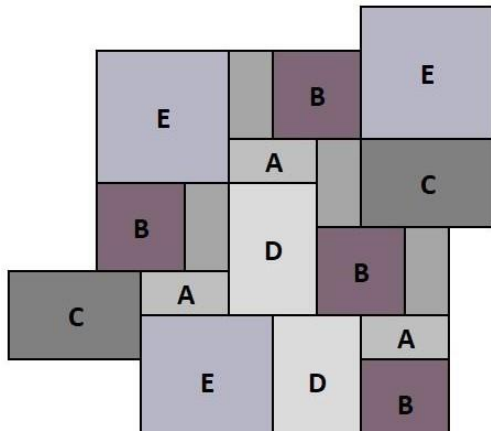

# Celebration Walkway Green Lakes State Park

Colors above are for illustrative purposes only. All bricks and pavers will be shades of Champagne Grey.

- Size A:** 4" H x 8" W Paver \$250.00  
up to 3 lines, 14 characters per line
- Size B:** 8" H x 8" W Paver \$500.00  
up to 5 lines, 14 characters per line
- Size C:** 8" H x 12" W Paver \$750.00  
up to 3 lines, 22 characters per line
- Size D:** 12" H x 8" W Paver \$750.00  
up to 12 lines, 14 characters per line
- Size E:** 12" H x 12" W Paver \$1,000.00  
up to 12 lines, 22 characters per line