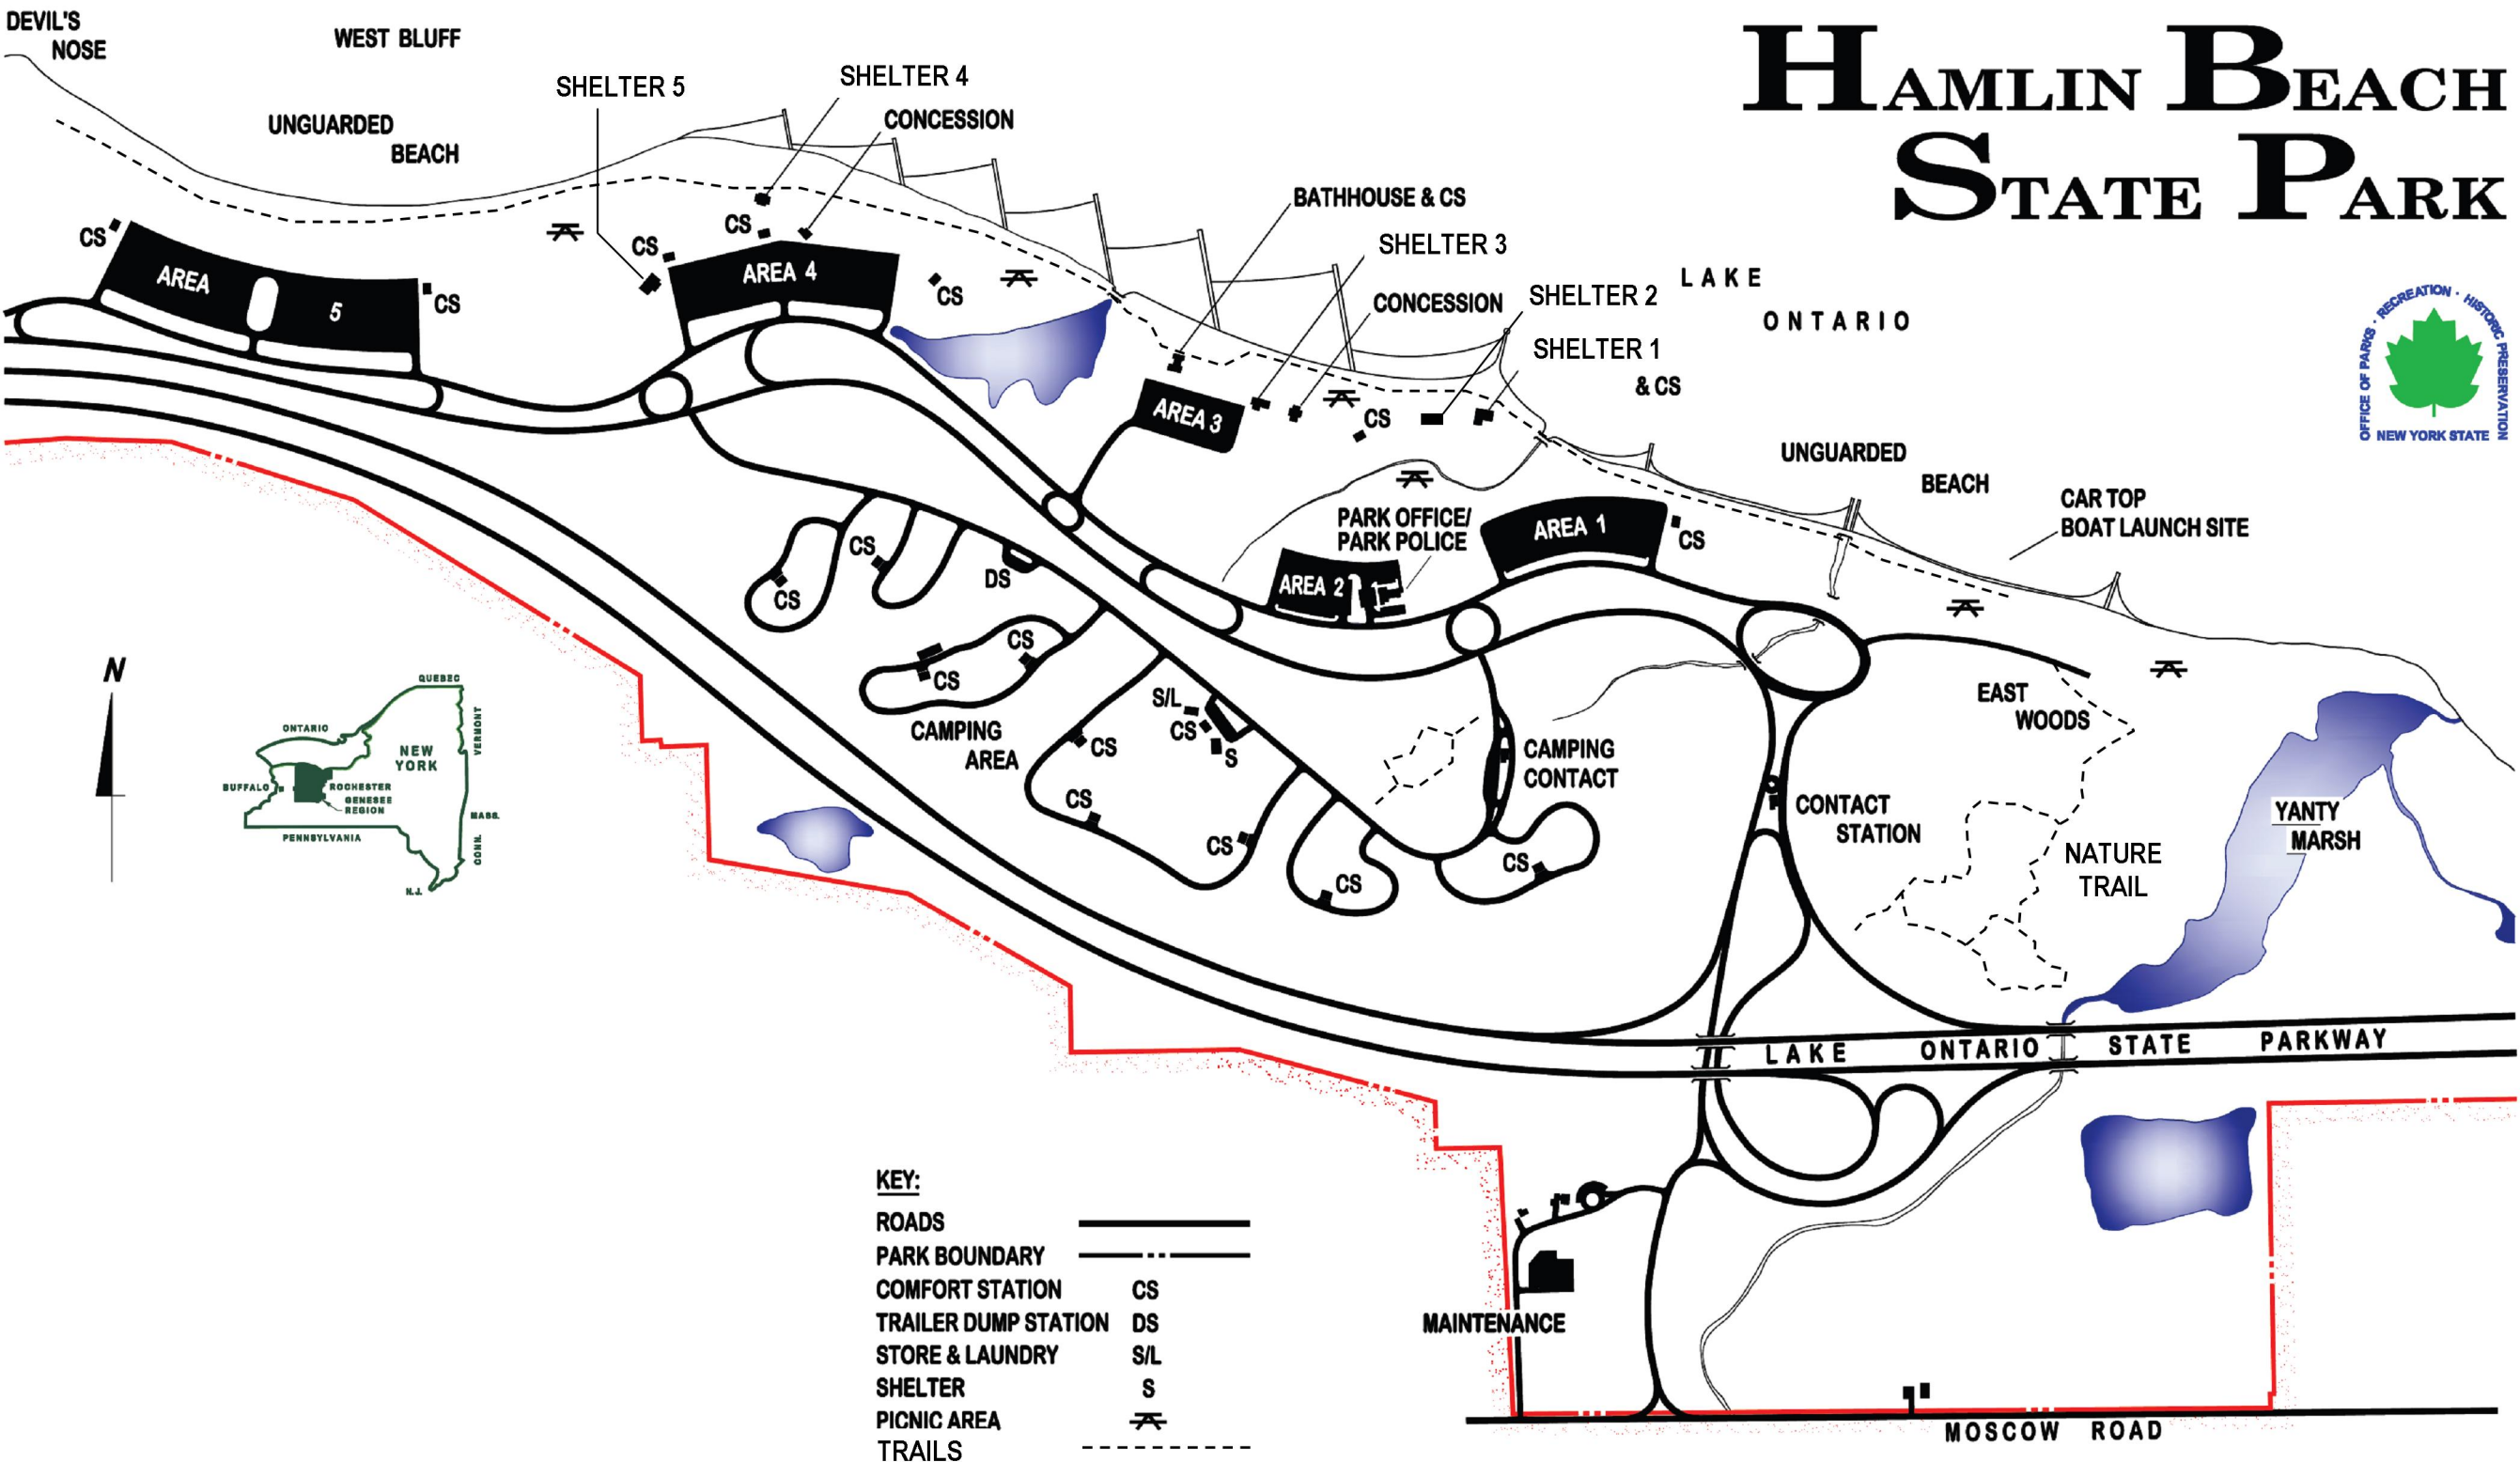

HAMLIN BEACH STATE PARK

KEY:

ROADS	—————
PARK BOUNDARY	-----
COMFORT STATION	CS
TRAILER DUMP STATION	DS
STORE & LAUNDRY	S/L
SHELTER	S
PICNIC AREA	⌘
TRAILS	- - - - -