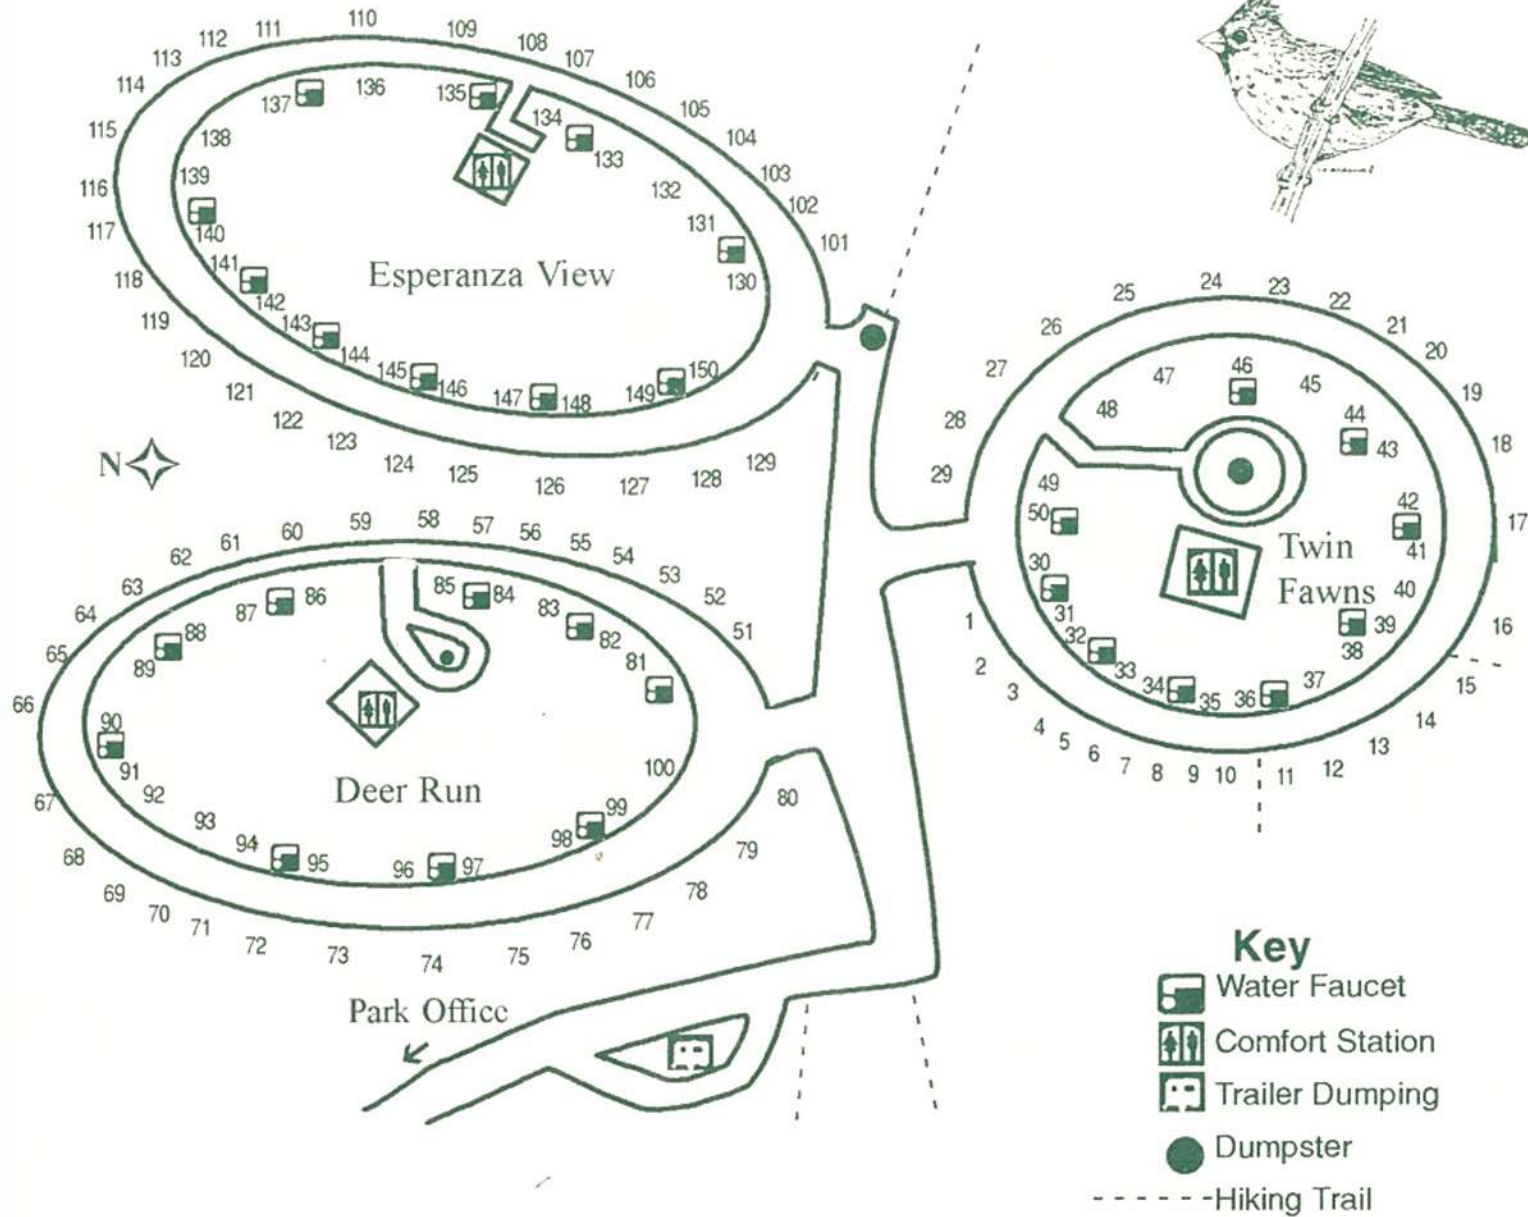

Keuka Lake State Park Camping Area

Sites with Electric Hookup:
 18-28; 30; 38-50; 102-114; 130-141; 148-150