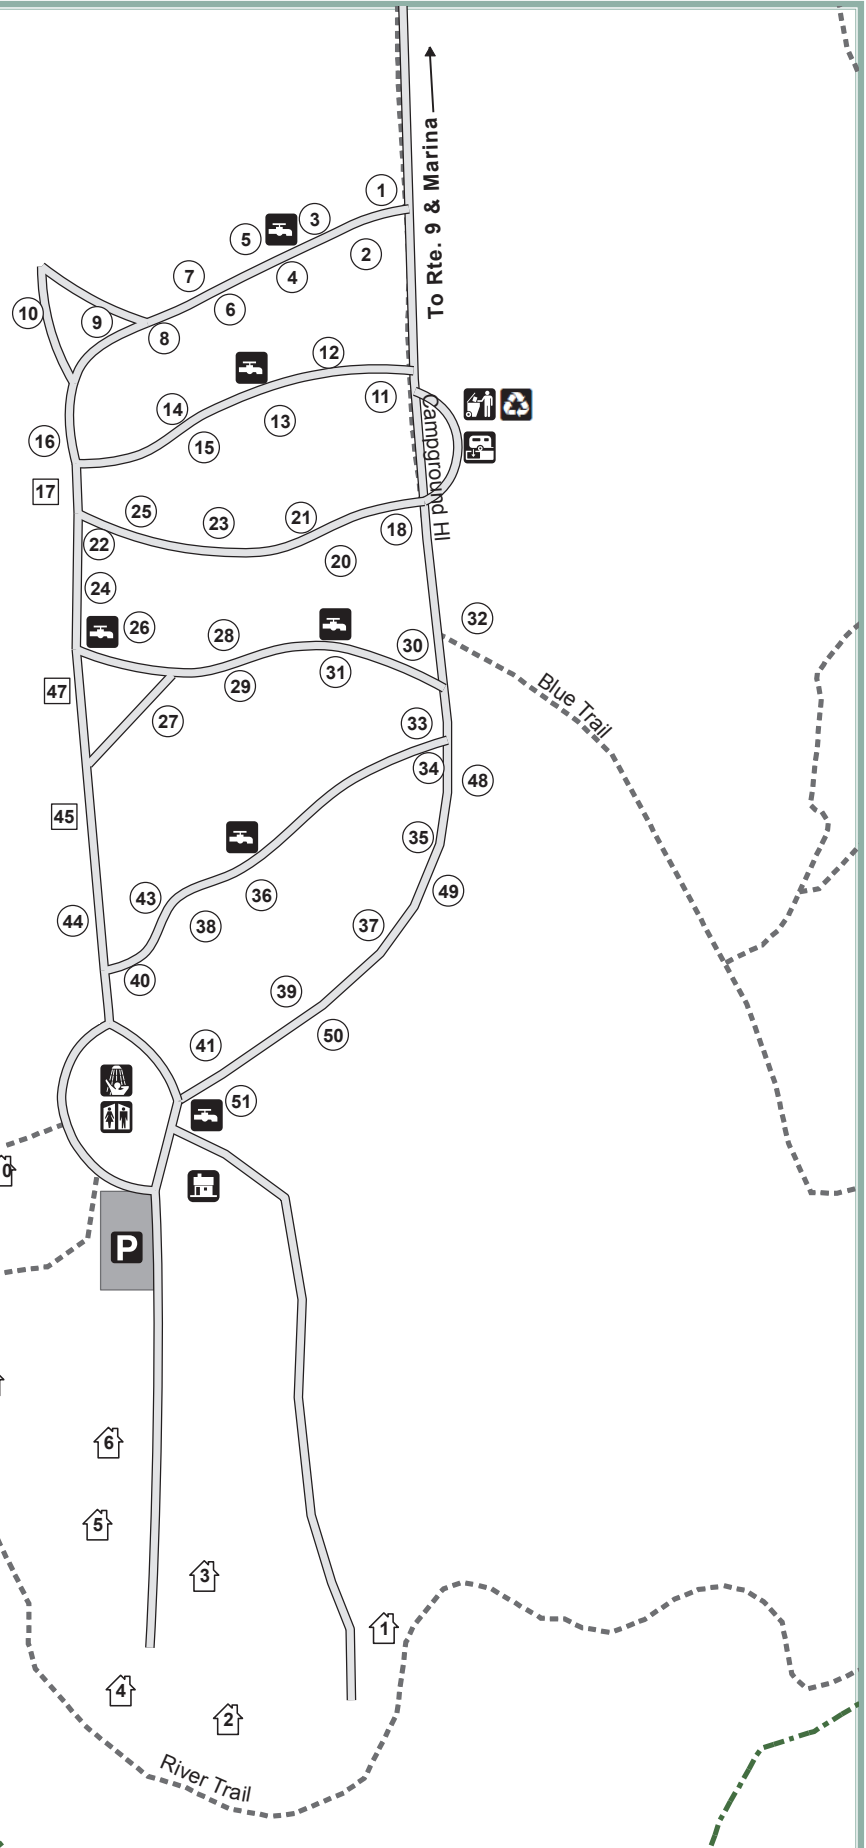

HUDSON RIVER

To Rte. 9 & Marina

Legend

-  Cabin
-  Campsite
-  Platform Campsite
-  Campground Office
-  Comfort Station
-  Parking
-  Recycling Bin
-  Sanitary Pumpout
-  Showers
-  Trash Bin
-  Water Fountain
-  Roads
-  Trails
-  State Park Boundary

Mills-Norrie State Park Campground

Map produced by NYSOPRHP GIS Bureau, November 03, 2015.