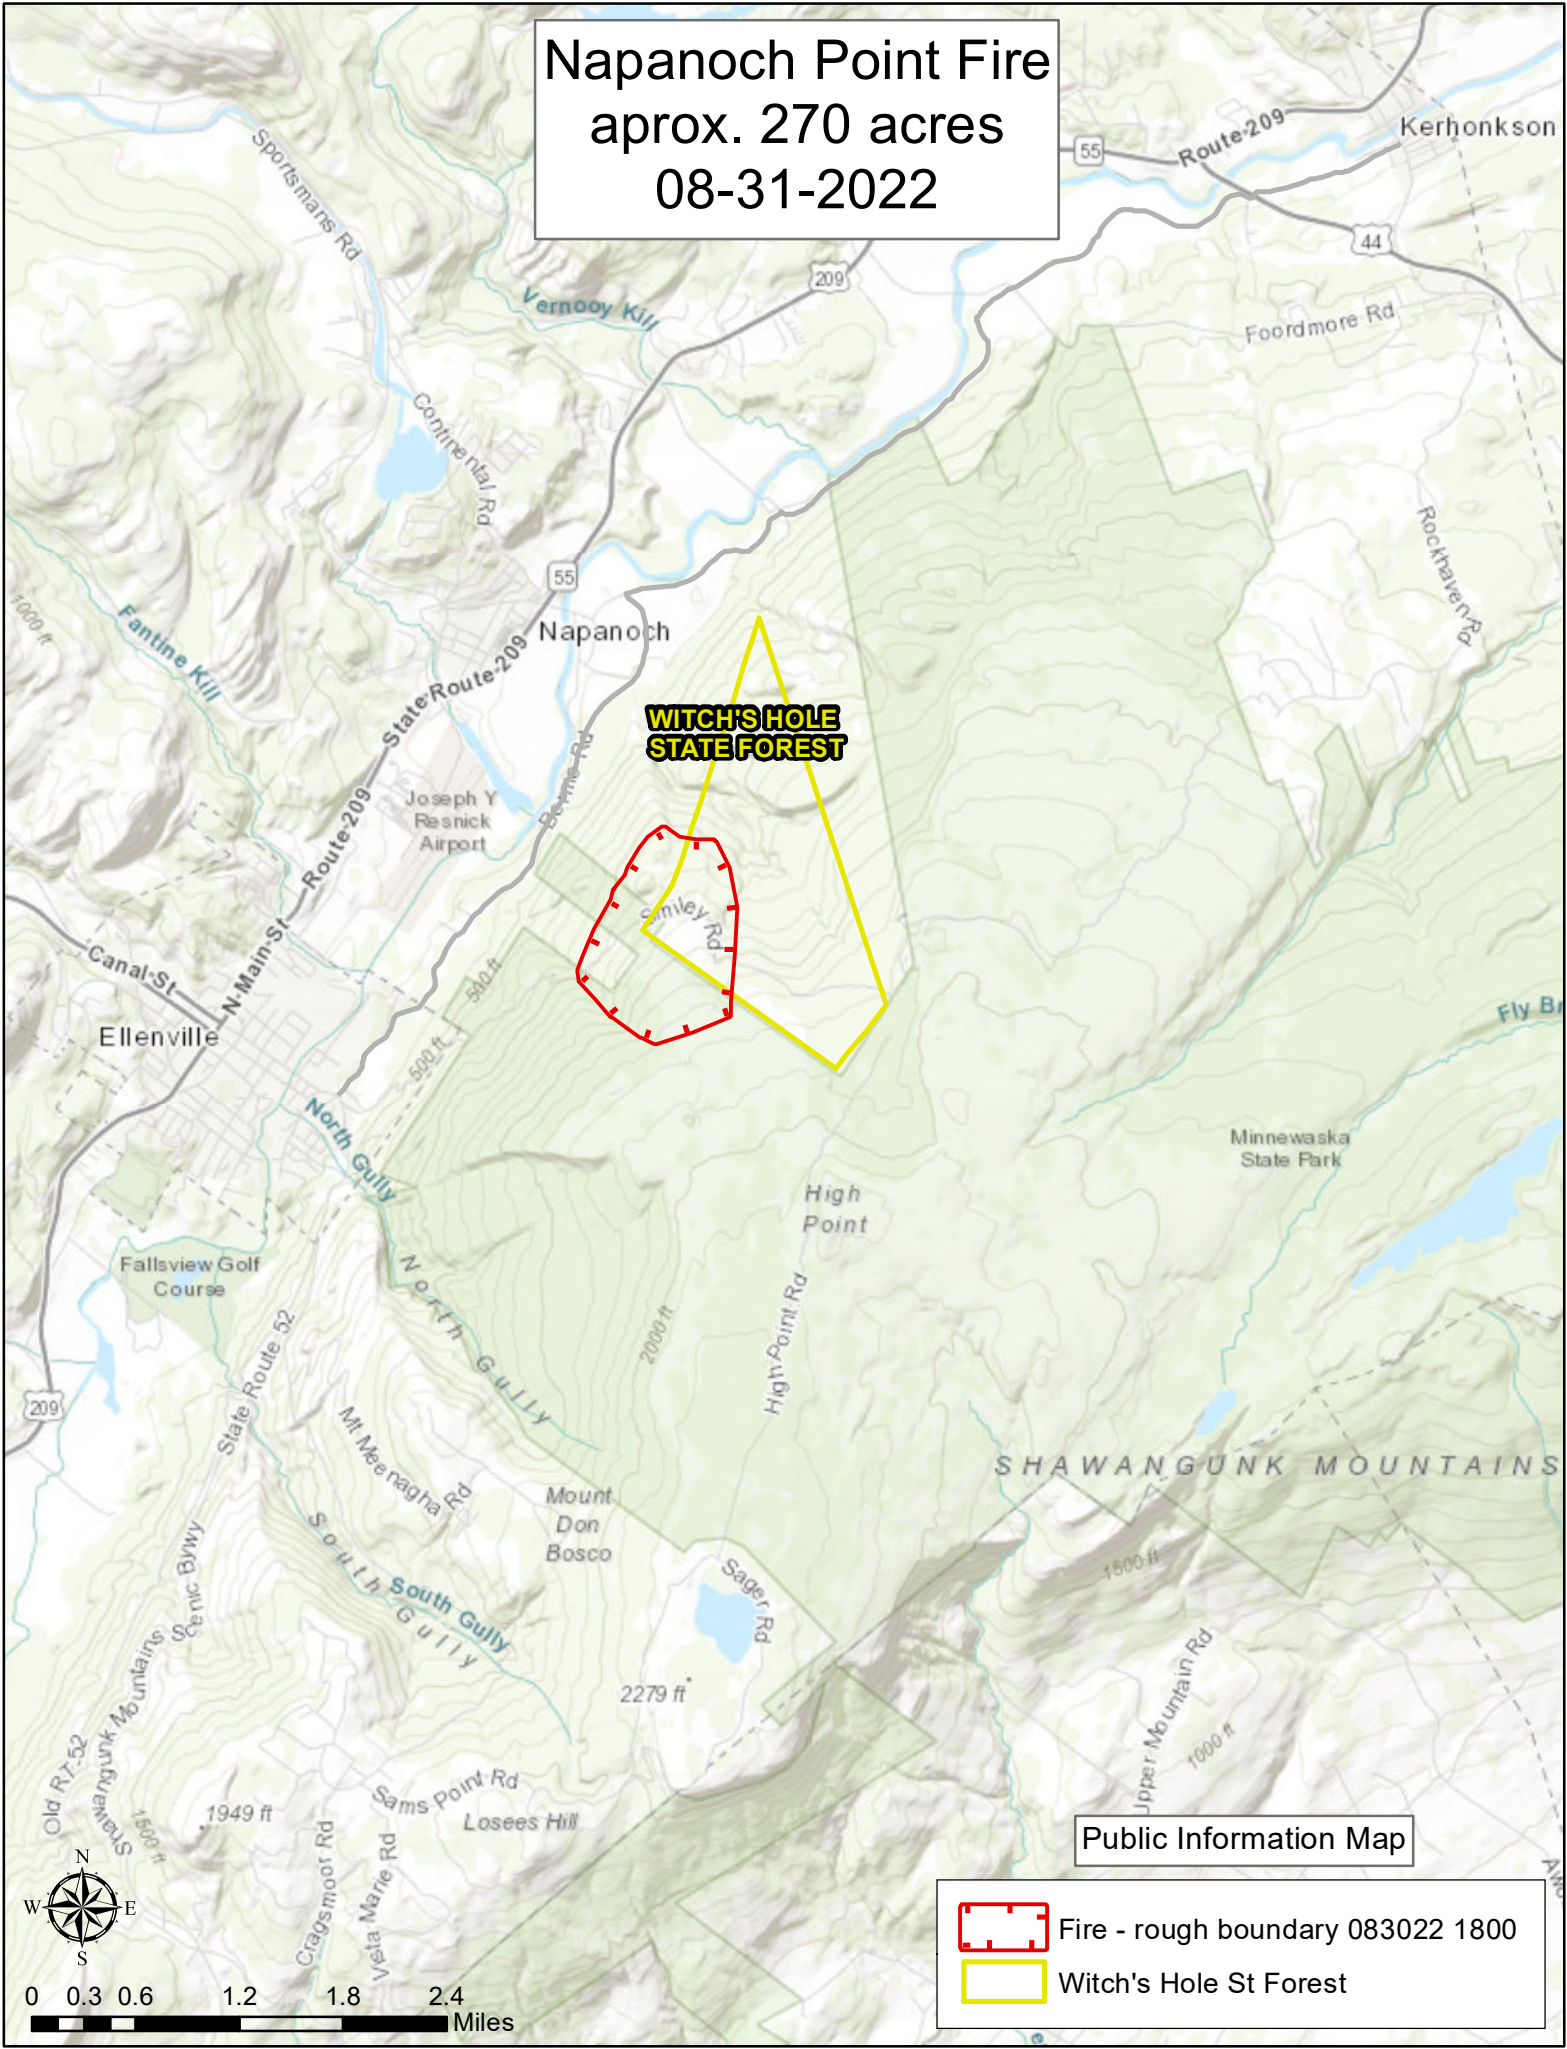

Napanoch Point Fire
aprox. 270 acres
08-31-2022

**WITCH'S HOLE
STATE FOREST**

Public Information Map

-  Fire - rough boundary 083022 1800
-  Witch's Hole St Forest