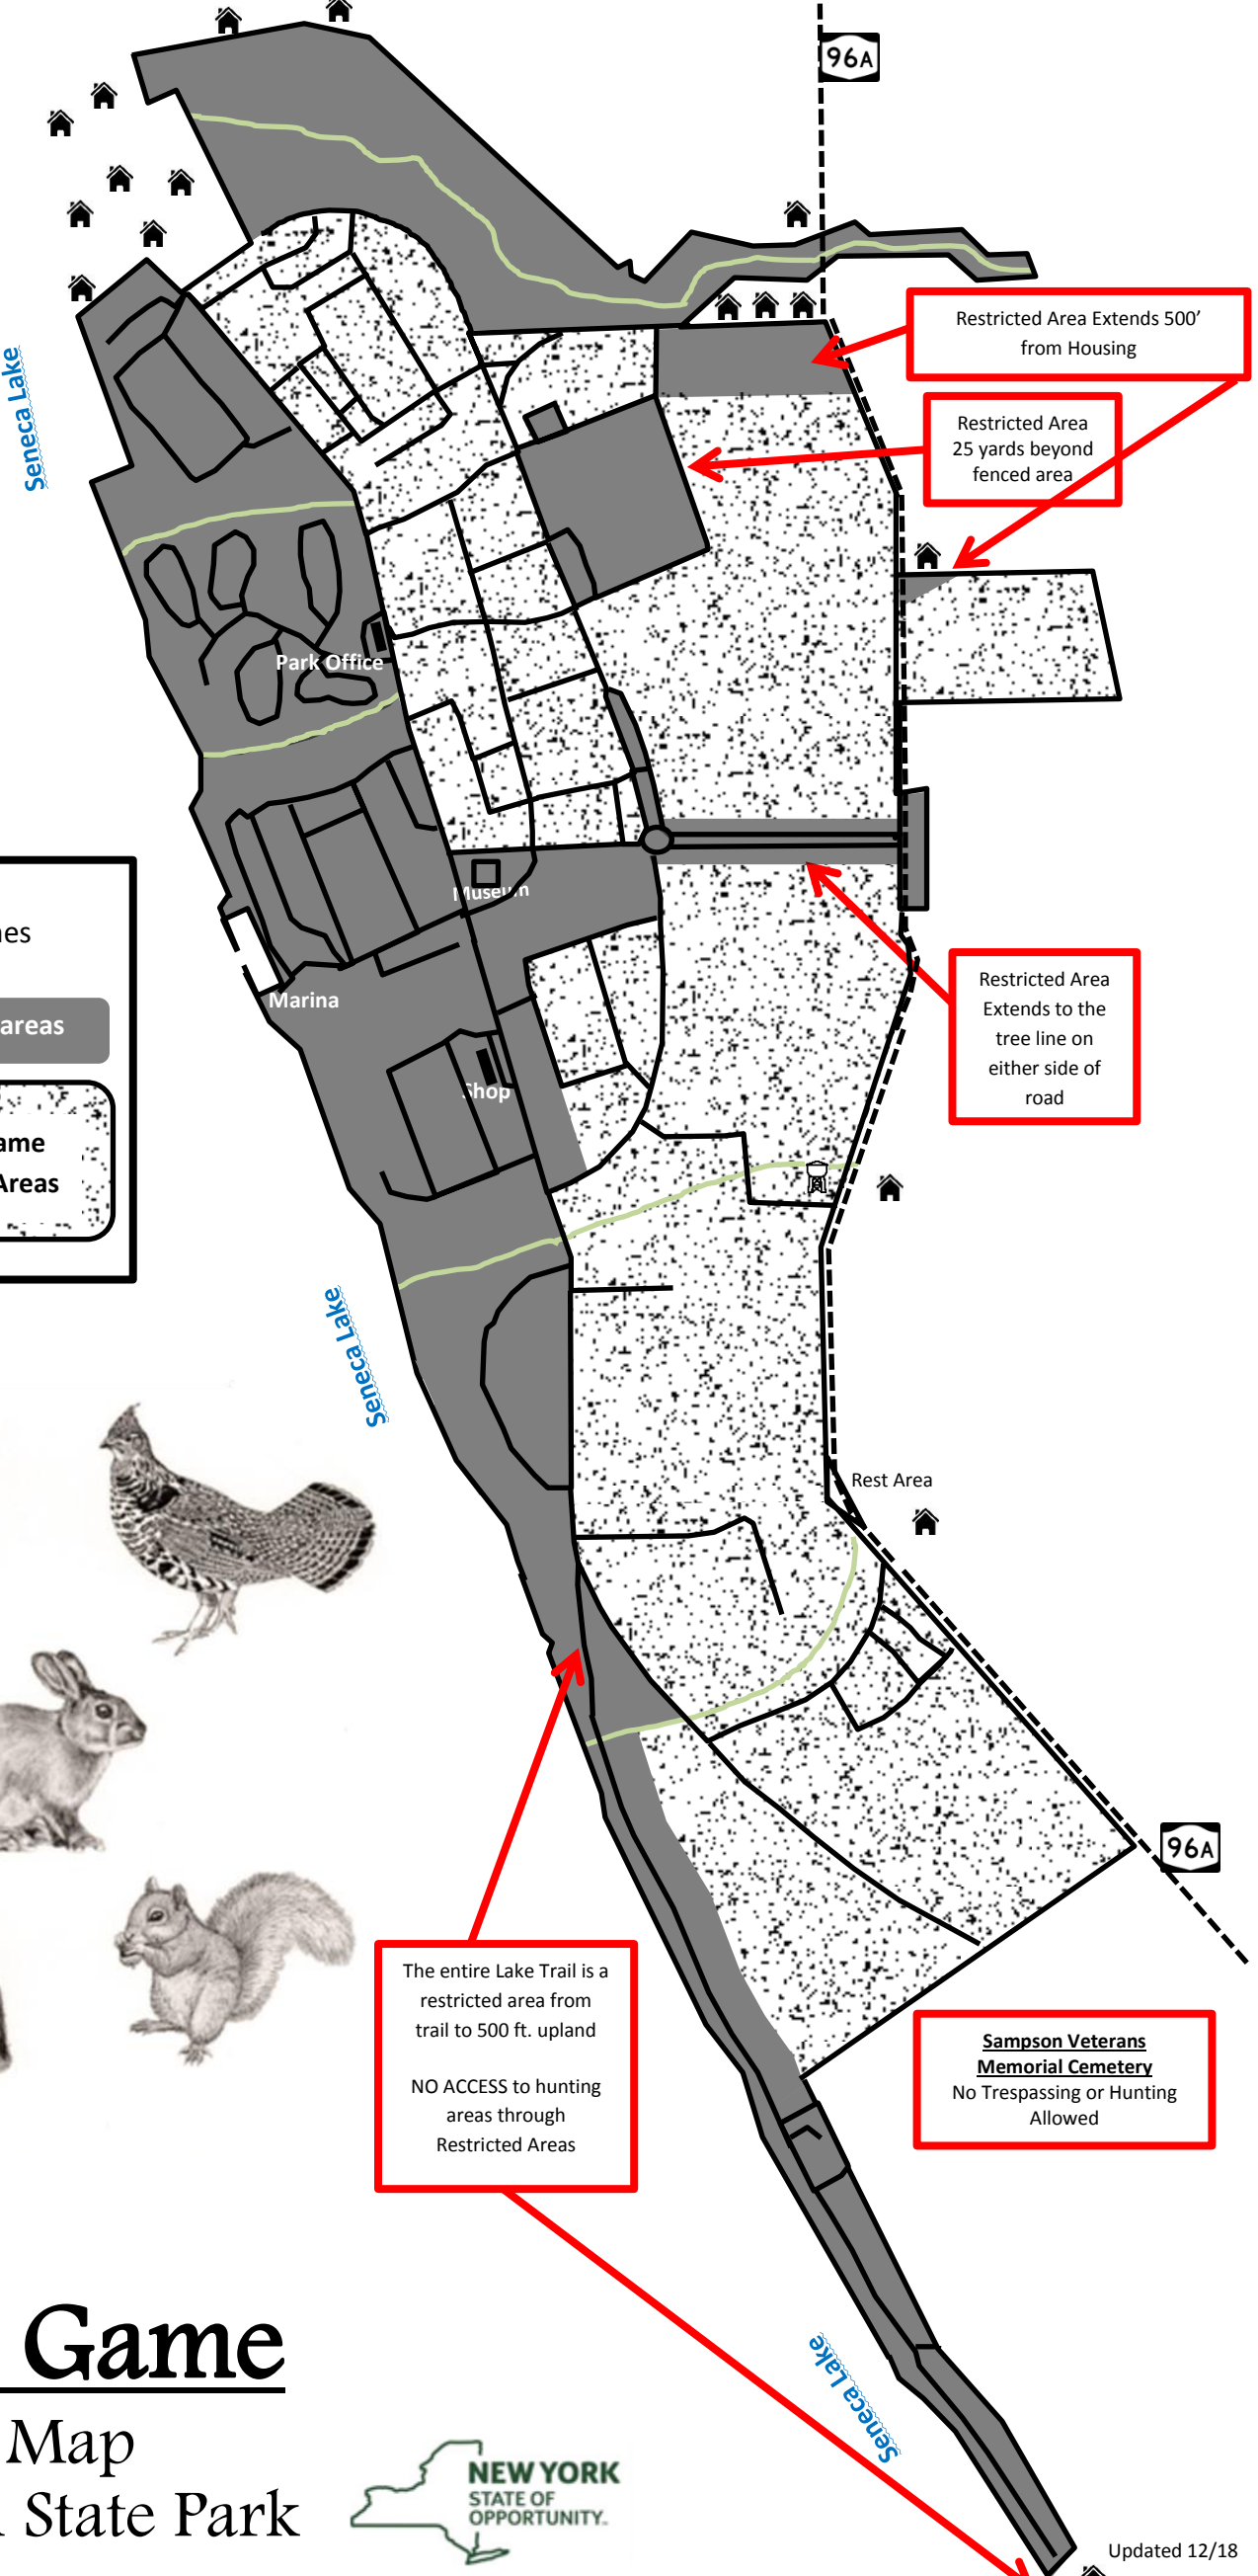

Small Game

Hunting Rules and Regulations

Sampson State Park

Hunting is Permitted in Designated Areas ONLY! Park boundaries, restricted areas, and adjoining lands are posted to insure the safety of other park patrons, park personnel, and our neighbors

Key

- Ravines
- 96A

Restricted areas

Small Game Hunting Areas

Restricted Area Extends 500' from Housing

Restricted Area 25 yards beyond fenced area

Restricted Area Extends to the tree line on either side of road

The entire Lake Trail is a restricted area from trail to 500 ft. upland

NO ACCESS to hunting areas through Restricted Areas

Sampson Veterans Memorial Cemetery
No Trespassing or Hunting Allowed

Small Game