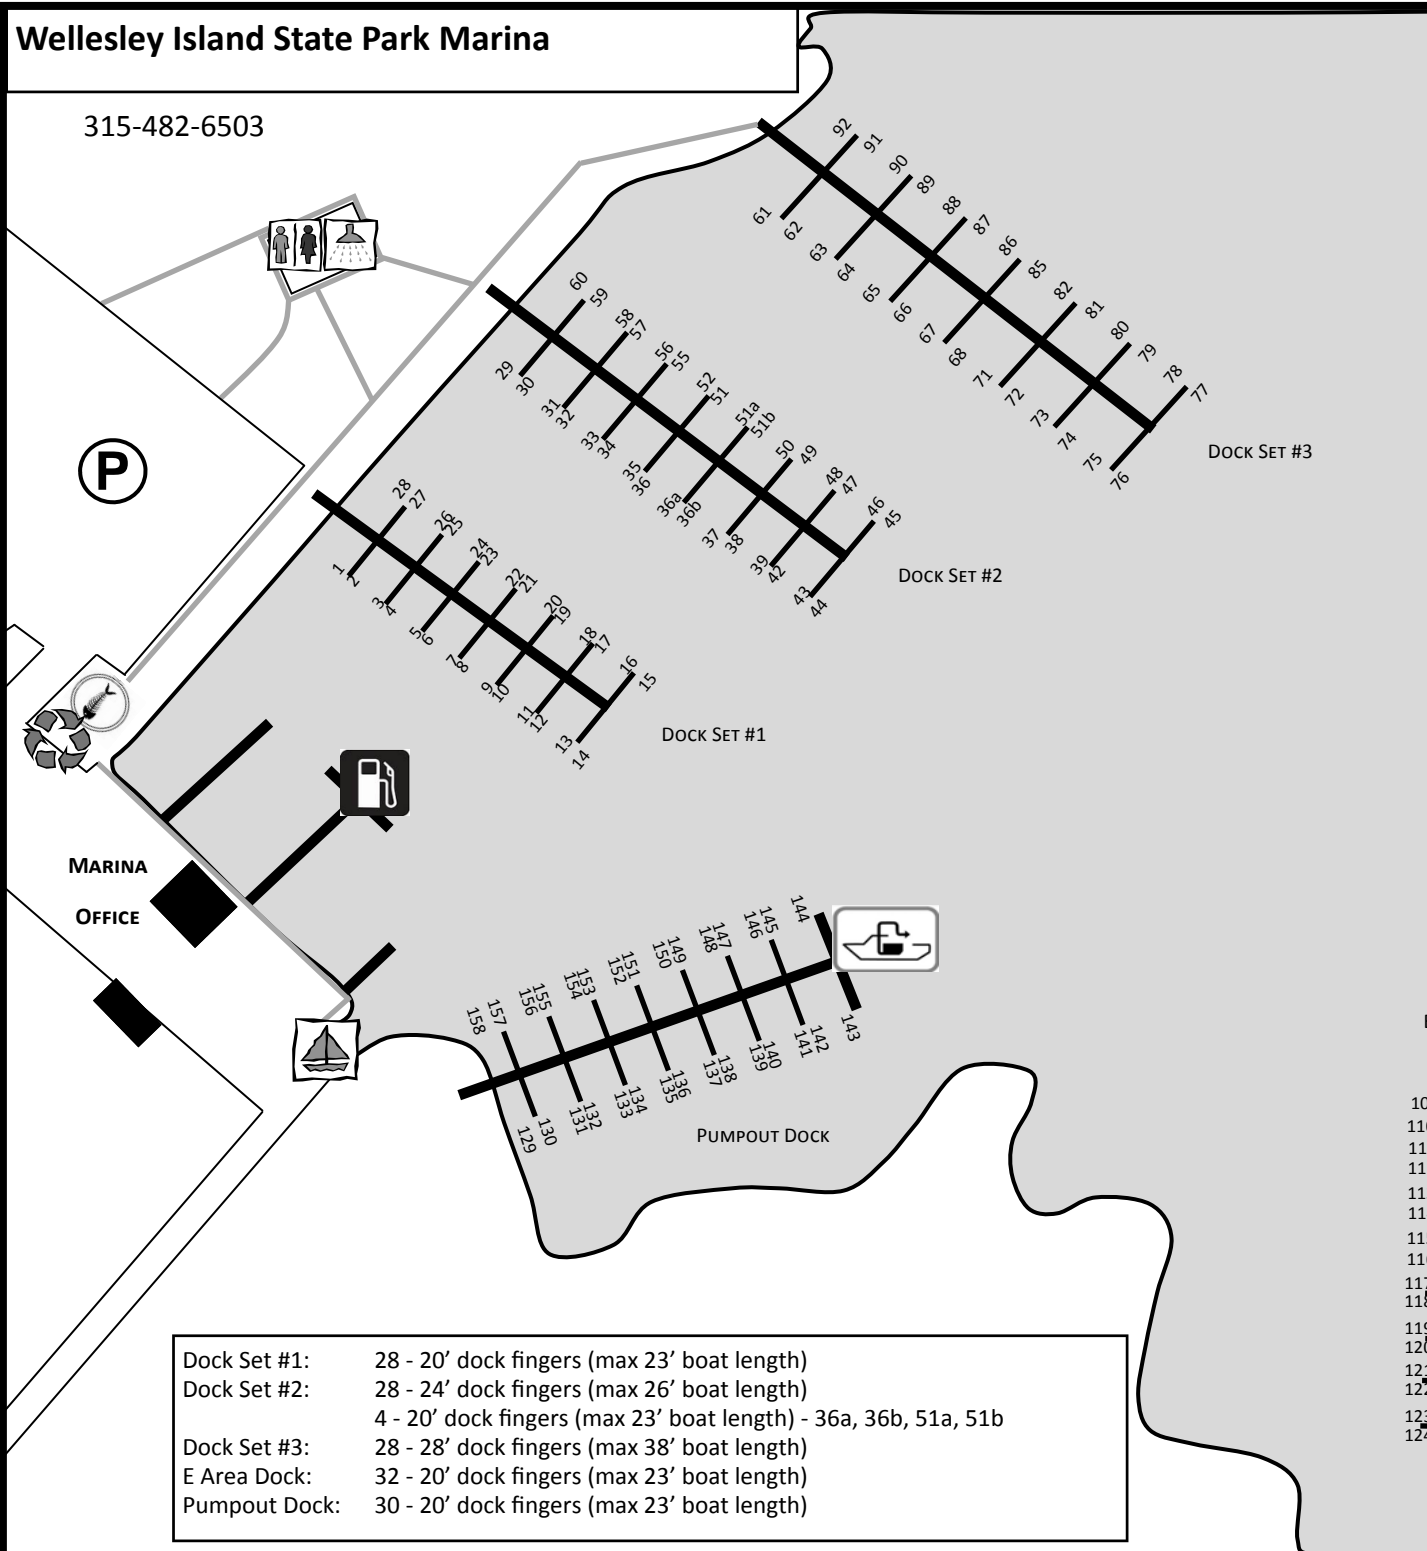

Wellesley Island State Park Marina

315-482-6503

-  **Comfort Station**
-  **Showers**
-  **Parking**
-  **Refuse Area**
(Overnight patrons only)
-  **Boat Launch**
-  **Marina Gas Dock**
-  **Fish Cleaning Station**
-  **Boat Sewer Pumpout**

**NO FISHING OR SWIMMING
FROM DOCKS OR BOATS**

Dock Set #1: 28 - 20' dock fingers (max 23' boat length)
 Dock Set #2: 28 - 24' dock fingers (max 26' boat length)
 4 - 20' dock fingers (max 23' boat length) - 36a, 36b, 51a, 51b
 Dock Set #3: 28 - 28' dock fingers (max 38' boat length)
 E Area Dock: 32 - 20' dock fingers (max 23' boat length)
 Pumpout Dock: 30 - 20' dock fingers (max 23' boat length)