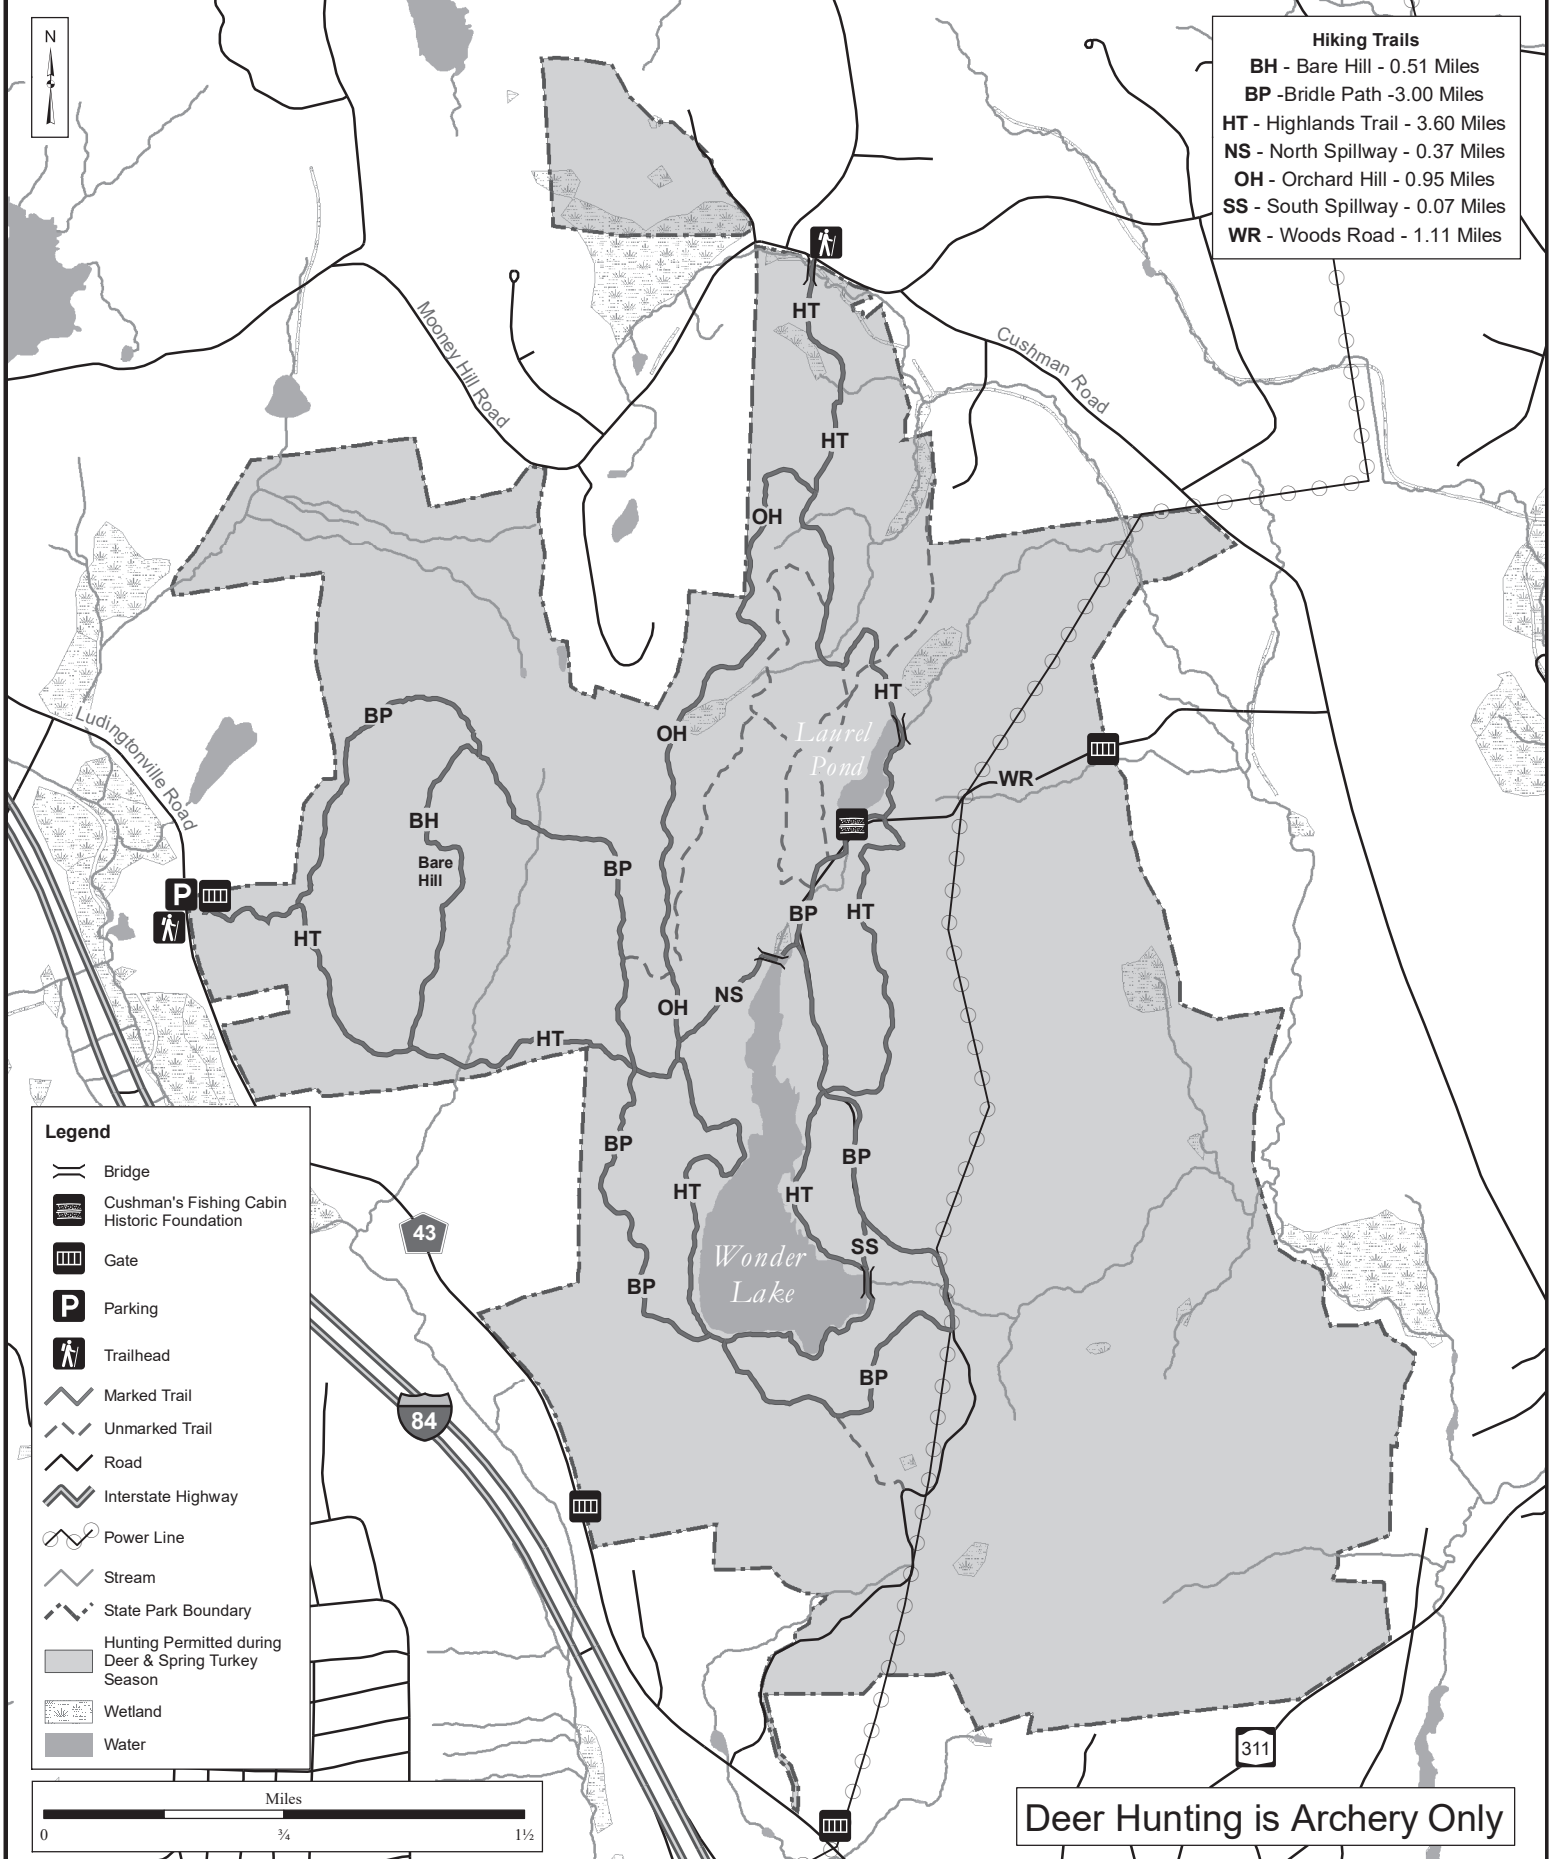

Map produced by NYSOPRHP GIS Bureau, October 14, 2020.

- Hiking Trails**
- BH** - Bare Hill - 0.51 Miles
 - BP** - Bridle Path - 3.00 Miles
 - HT** - Highlands Trail - 3.60 Miles
 - NS** - North Spillway - 0.37 Miles
 - OH** - Orchard Hill - 0.95 Miles
 - SS** - South Spillway - 0.07 Miles
 - WR** - Woods Road - 1.11 Miles

- Legend**
- Bridge
 - Cushman's Fishing Cabin Historic Foundation
 - Gate
 - Parking
 - Trailhead
 - Marked Trail
 - Unmarked Trail
 - Road
 - Interstate Highway
 - Power Line
 - Stream
 - State Park Boundary
 - Hunting Permitted during Deer & Spring Turkey Season
 - Wetland
 - Water