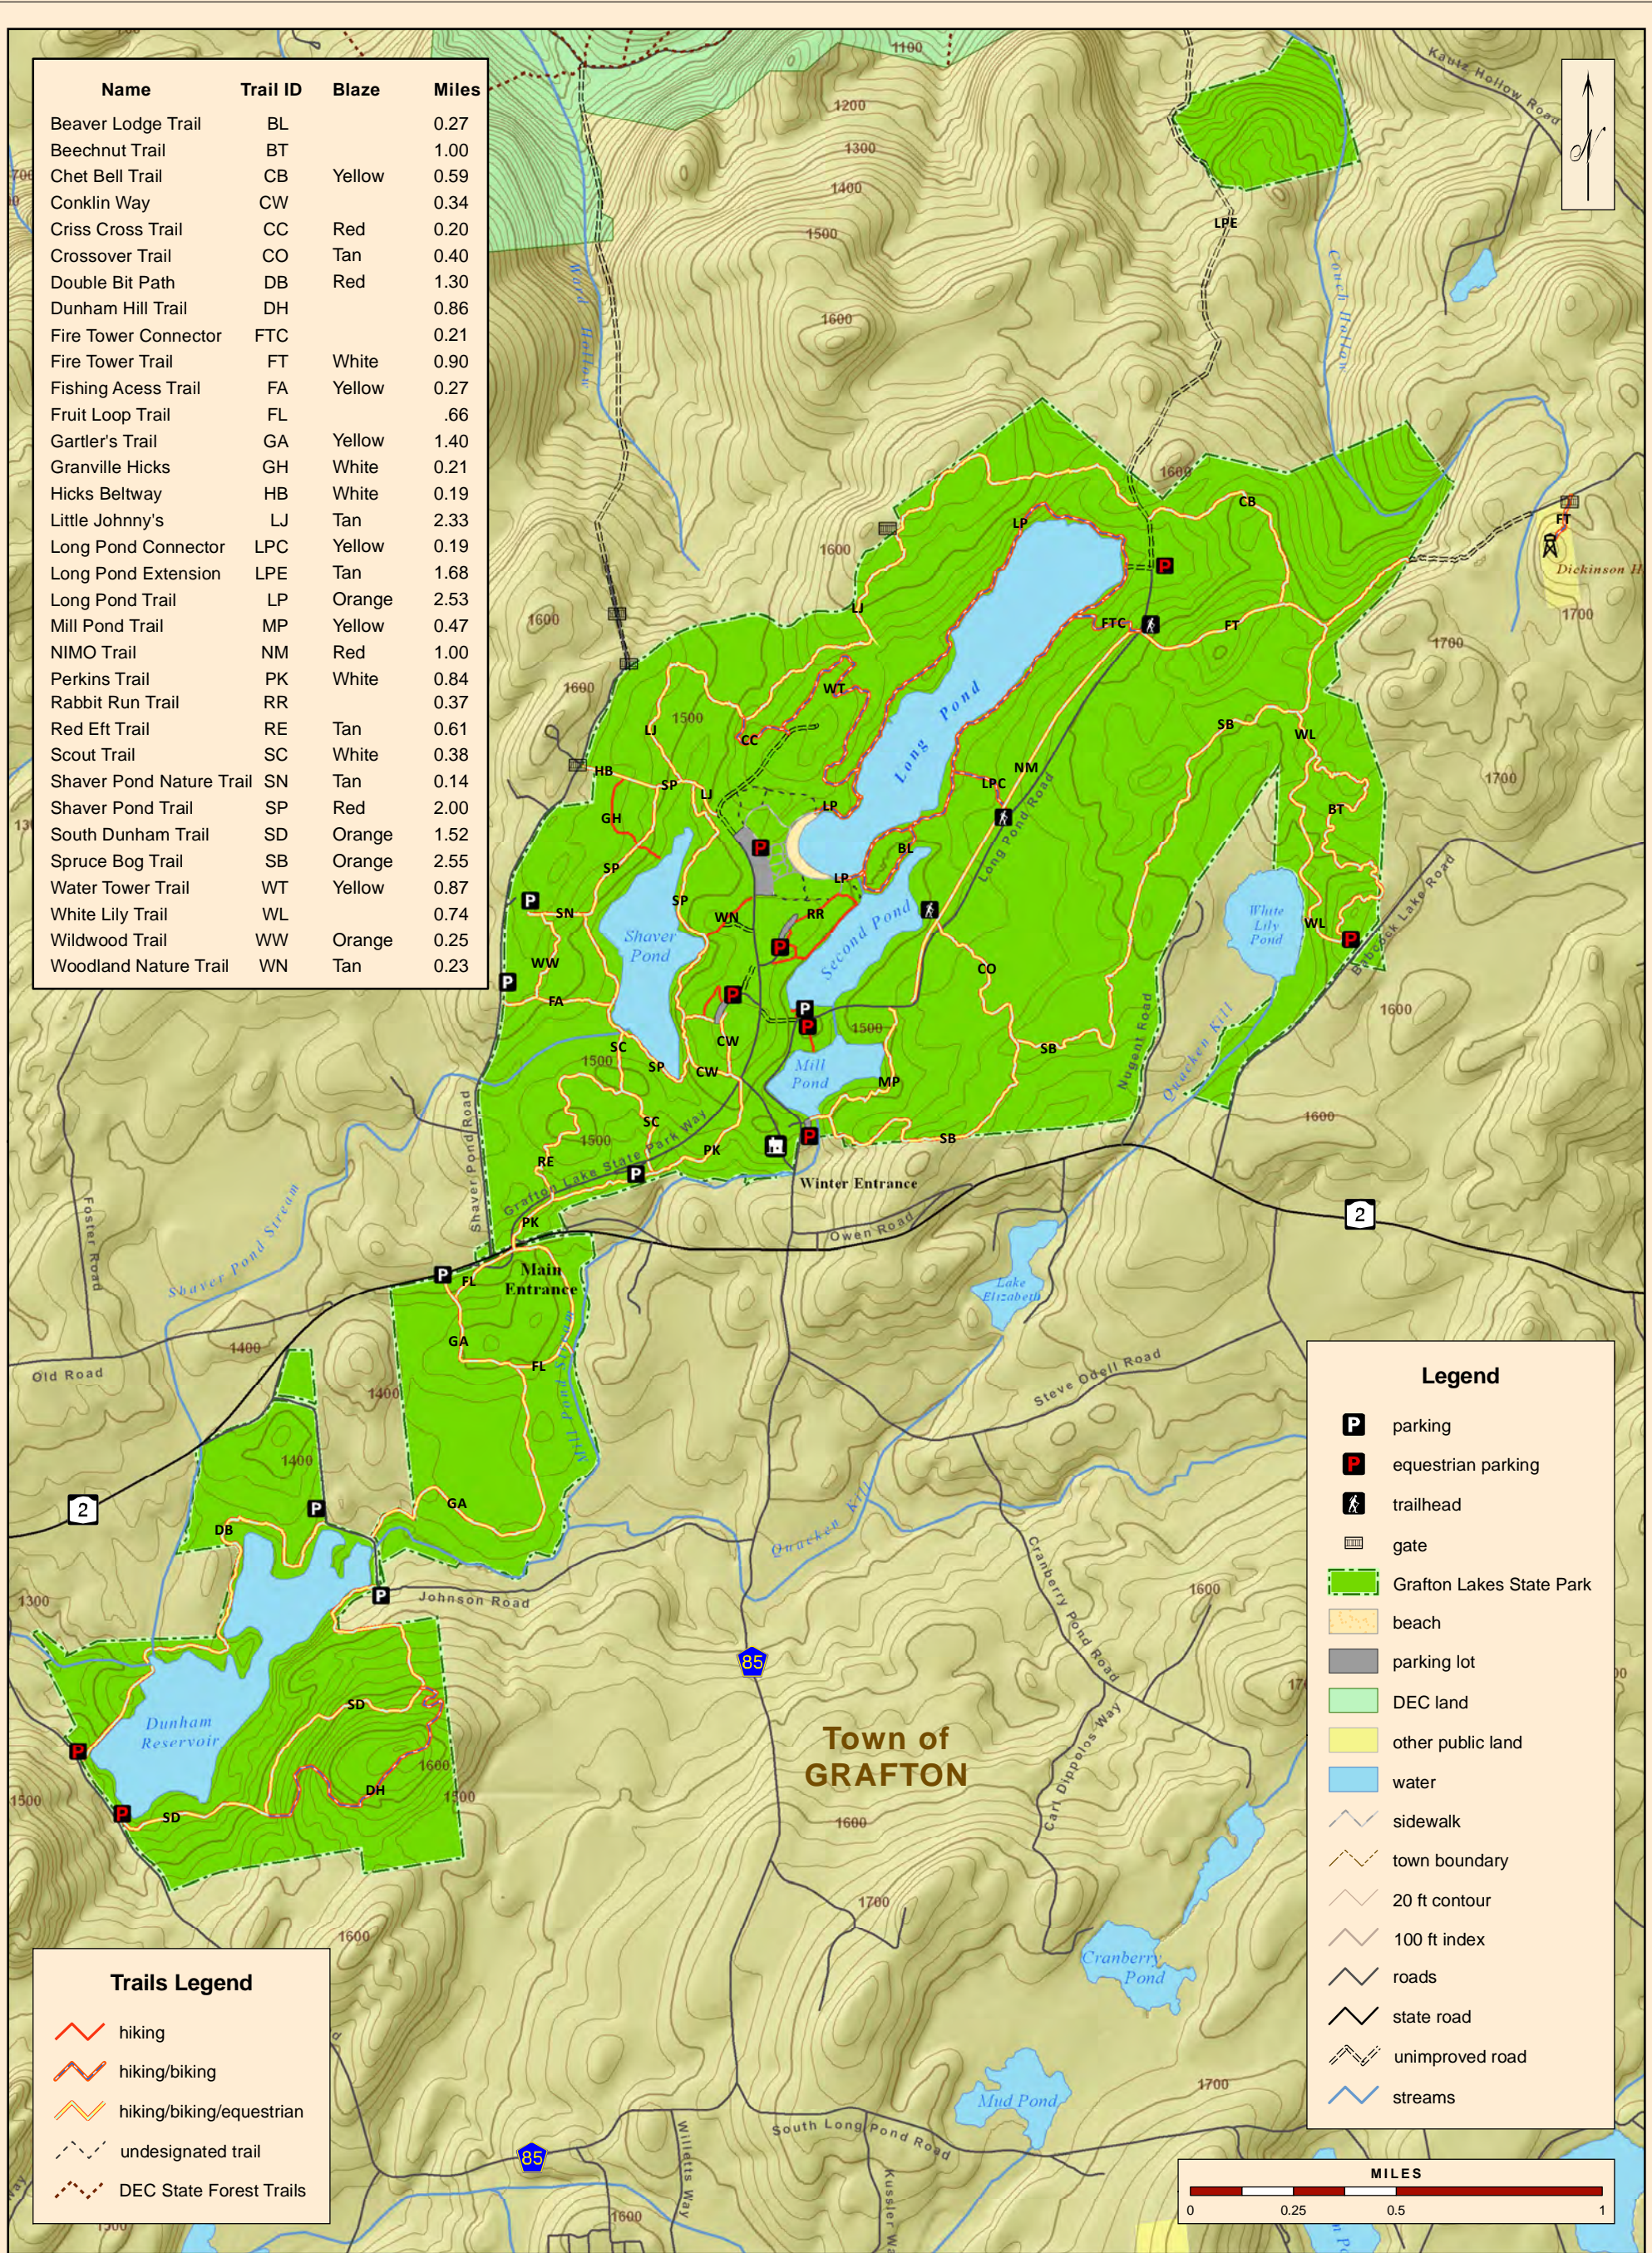

Name	Trail ID	Blaze	Miles
Beaver Lodge Trail	BL		0.27
Beechnut Trail	BT		1.00
Chet Bell Trail	CB	Yellow	0.59
Conklin Way	CW		0.34
Criss Cross Trail	CC	Red	0.20
Crossover Trail	CO	Tan	0.40
Double Bit Path	DB	Red	1.30
Dunham Hill Trail	DH		0.86
Fire Tower Connector	FTC		0.21
Fire Tower Trail	FT	White	0.90
Fishing Access Trail	FA	Yellow	0.27
Fruit Loop Trail	FL		.66
Gartler's Trail	GA	Yellow	1.40
Granville Hicks	GH	White	0.21
Hicks Beltway	HB	White	0.19
Little Johnny's	LJ	Tan	2.33
Long Pond Connector	LPC	Yellow	0.19
Long Pond Extension	LPE	Tan	1.68
Long Pond Trail	LP	Orange	2.53
Mill Pond Trail	MP	Yellow	0.47
NIMO Trail	NM	Red	1.00
Perkins Trail	PK	White	0.84
Rabbit Run Trail	RR		0.37
Red Eft Trail	RE	Tan	0.61
Scout Trail	SC	White	0.38
Shaver Pond Nature Trail	SN	Tan	0.14
Shaver Pond Trail	SP	Red	2.00
South Dunham Trail	SD	Orange	1.52
Spruce Bog Trail	SB	Orange	2.55
Water Tower Trail	WT	Yellow	0.87
White Lily Trail	WL		0.74
Wildwood Trail	WW	Orange	0.25
Woodland Nature Trail	WN	Tan	0.23

Legend

- parking
- equestrian parking
- trailhead
- gate
- Grafton Lakes State Park
- beach
- parking lot
- DEC land
- other public land
- water
- sidewalk
- town boundary
- 20 ft contour
- 100 ft index
- roads
- state road
- unimproved road
- streams

Trails Legend

- hiking
- hiking/biking
- hiking/biking/equestrian
- undesignated trail
- DEC State Forest Trails

Trails Plan

Grafton Lakes State Park

Trails Plan
Figure 10

Map produced by NYSOPRHP-GIS Unit, December 20, 2011.