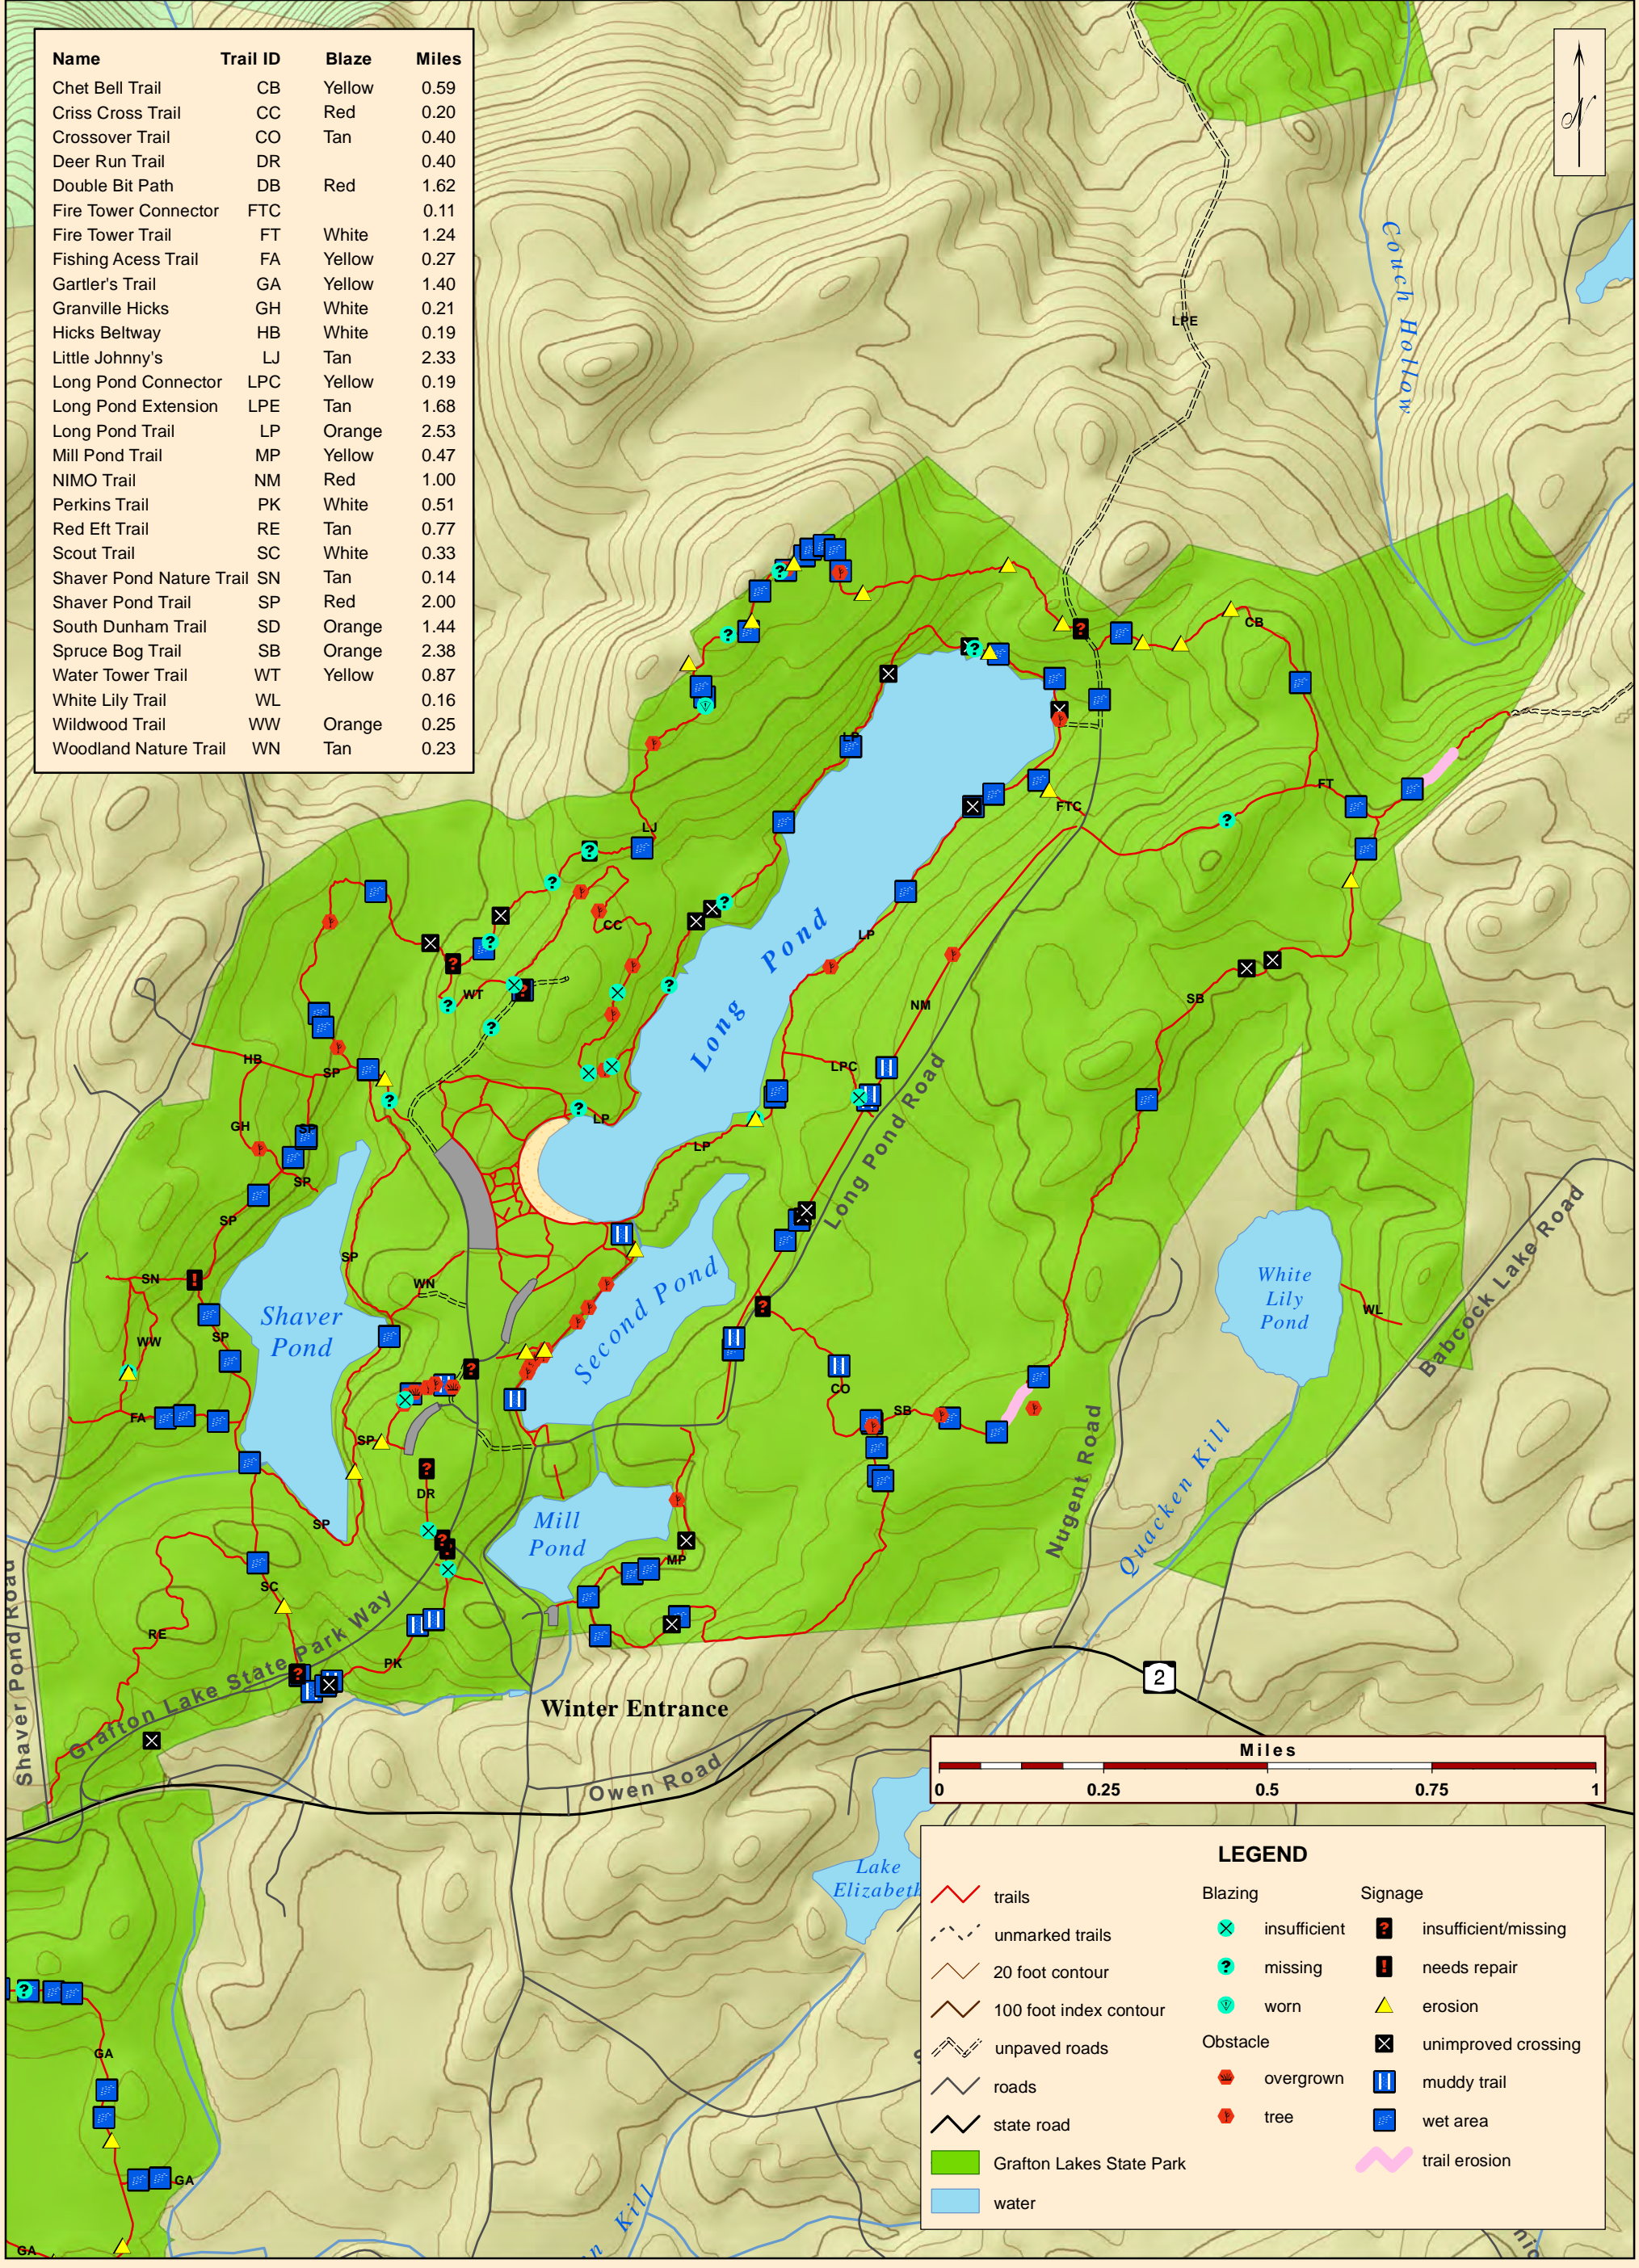

Name	Trail ID	Blaze	Miles
Chet Bell Trail	CB	Yellow	0.59
Criss Cross Trail	CC	Red	0.20
Crossover Trail	CO	Tan	0.40
Deer Run Trail	DR	Red	0.40
Double Bit Path	DB	Red	1.62
Fire Tower Connector	FTC		0.11
Fire Tower Trail	FT	White	1.24
Fishing Access Trail	FA	Yellow	0.27
Garter's Trail	GA	Yellow	1.40
Granville Hicks	GH	White	0.21
Hicks Beltway	HB	White	0.19
Little Johnny's	LJ	Tan	2.33
Long Pond Connector	LPC	Yellow	0.19
Long Pond Extension	LPE	Tan	1.68
Long Pond Trail	LP	Orange	2.53
Mill Pond Trail	MP	Yellow	0.47
NIMO Trail	NM	Red	1.00
Perkins Trail	PK	White	0.51
Red Eft Trail	RE	Tan	0.77
Scout Trail	SC	White	0.33
Shaver Pond Nature Trail	SN	Tan	0.14
Shaver Pond Trail	SP	Red	2.00
South Dunham Trail	SD	Orange	1.44
Spruce Bog Trail	SB	Orange	2.38
Water Tower Trail	WT	Yellow	0.87
White Lily Trail	WL		0.16
Wildwood Trail	WW	Orange	0.25
Woodland Nature Trail	WN	Tan	0.23

LEGEND		
	trails	
	unmarked trails	
	20 foot contour	
	100 foot index contour	
	unpaved roads	
	roads	
	state road	
	Grafton Lakes State Park	
	water	
	insufficient	
	missing	
	worn	
	obstacle	
	overgrown	
	tree	

# Trails Assessment - North Grafton Lakes State Park

## Trails Plan

Figure 4

Map produced by NYSOPRHP-GIS Unit, June 17, 2011