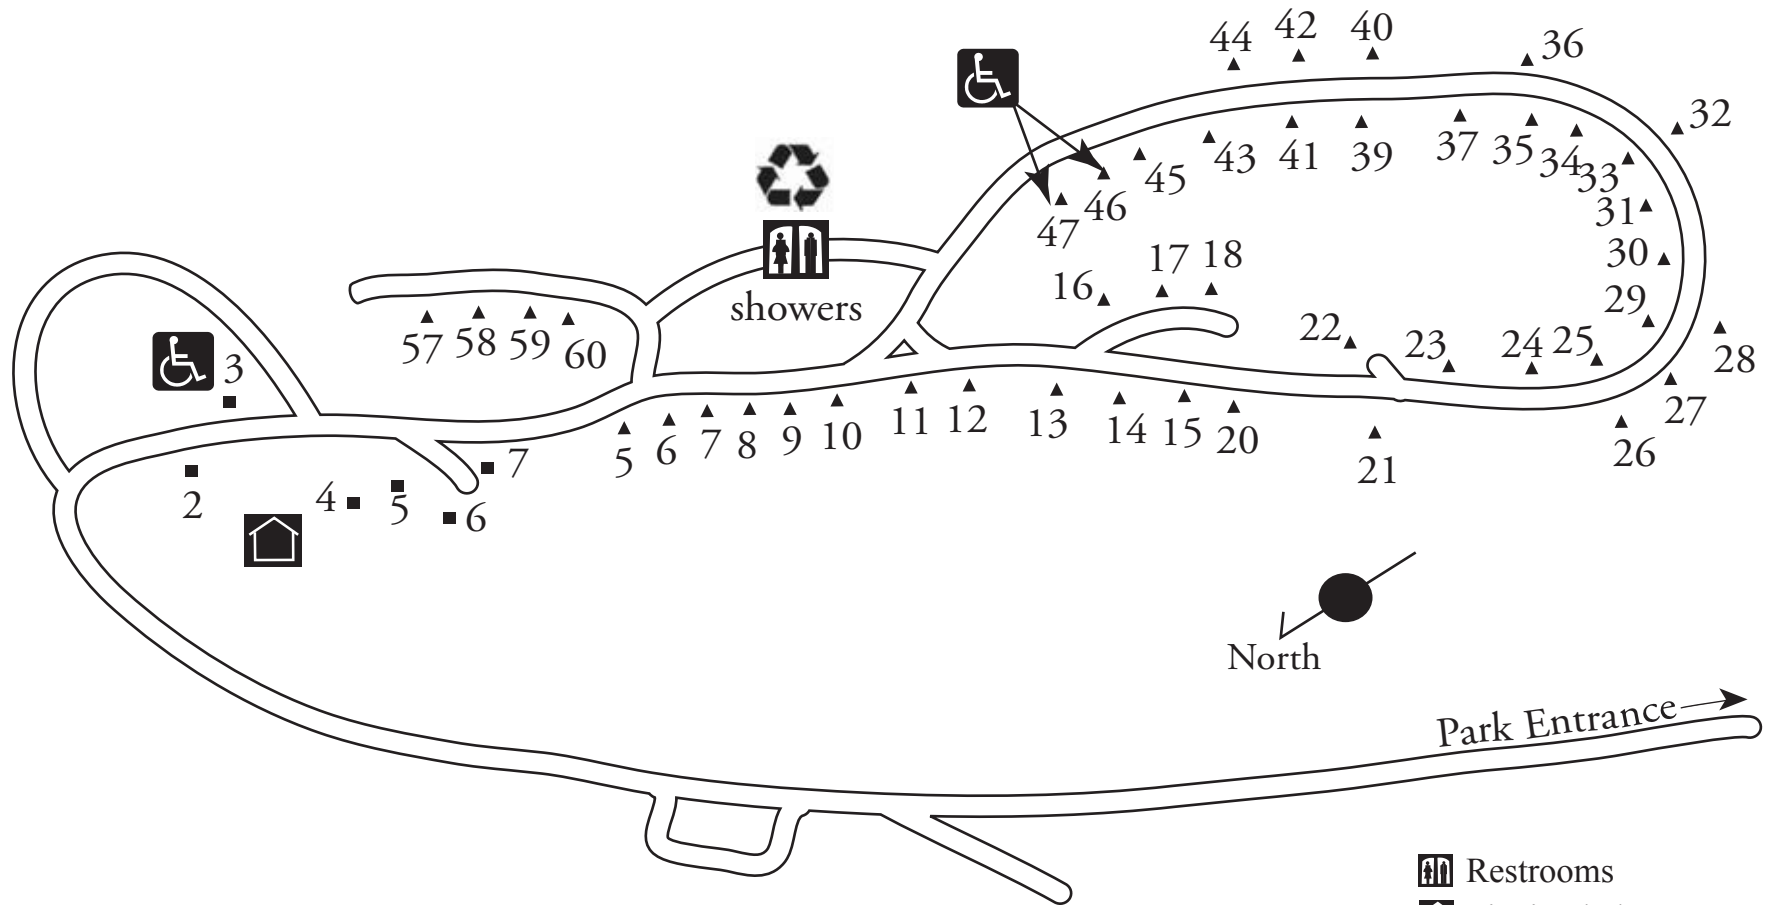

Buttermilk Falls State Park

Camping Area

-  Restrooms
-  Picnic Shelter
-  Accessible
-  Recycling/Dumpster
-  Campsite
-  Cabin