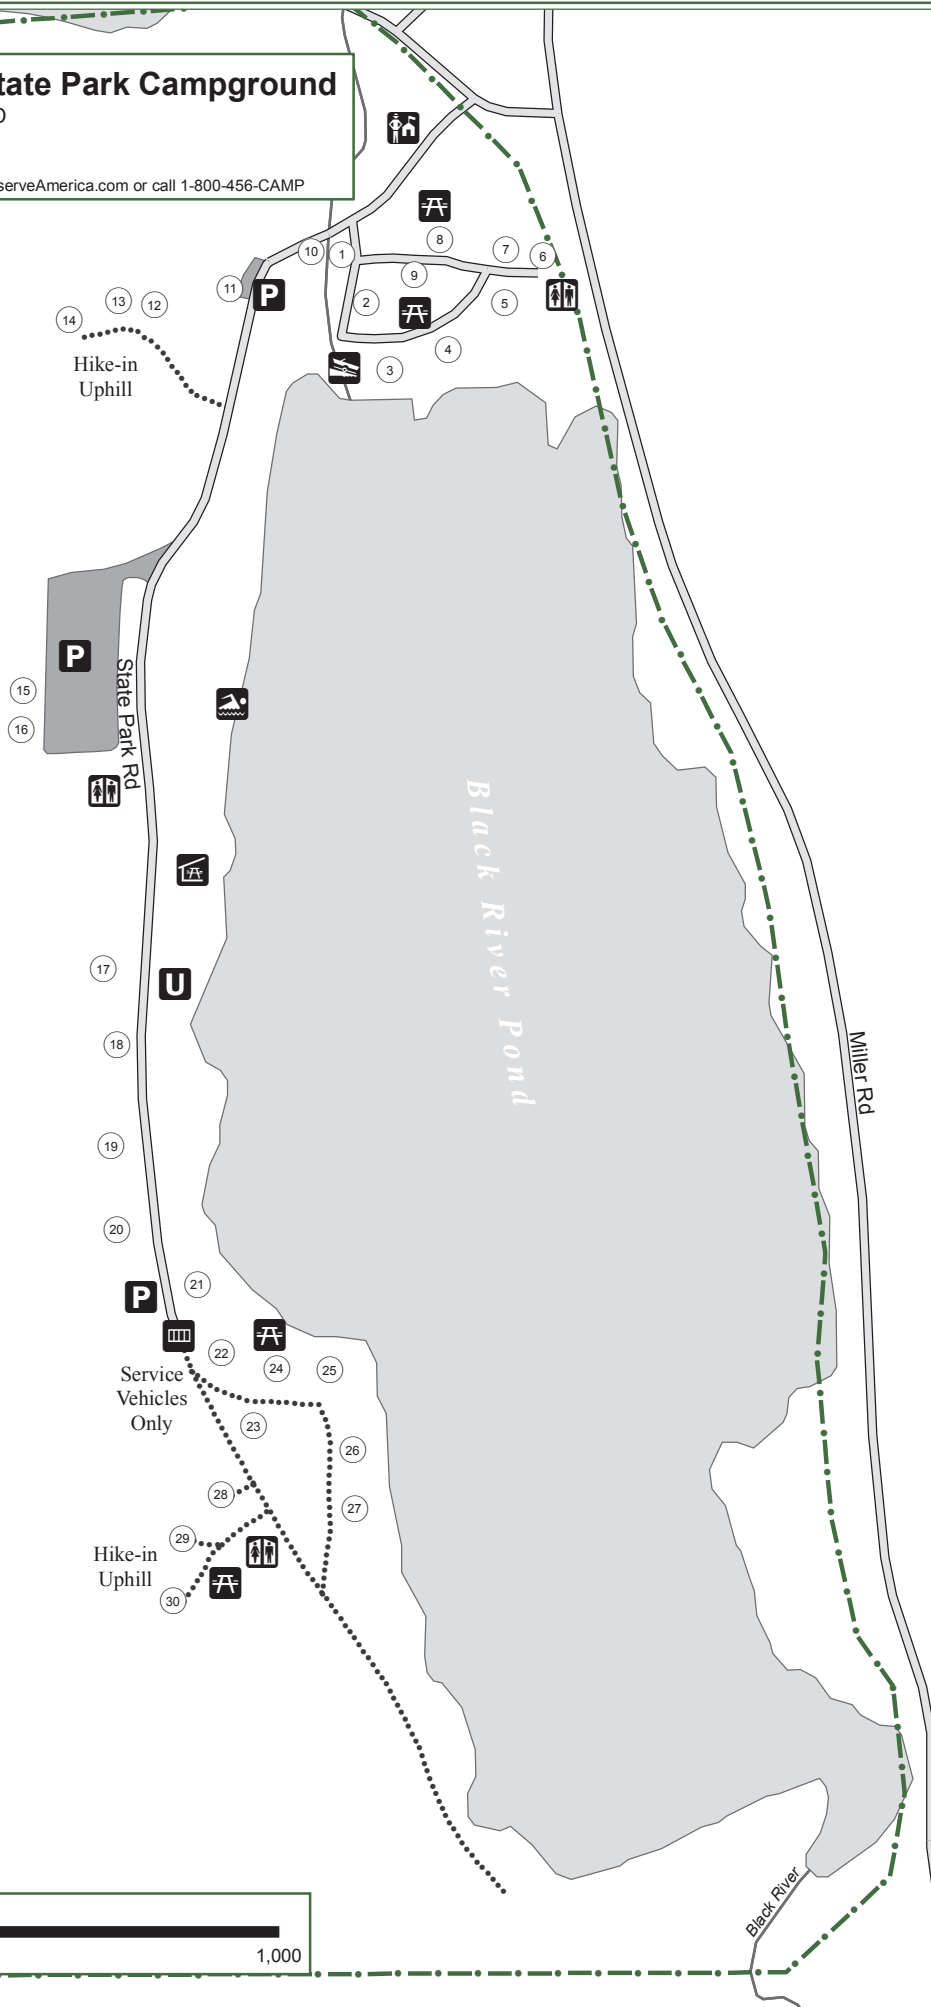

Cherry Plain State Park Campground

25 STATE PARK ROAD

Berlin NY 12022

(518) 733-5400

For reservations visit: www.ReserveAmerica.com or call 1-800-456-CAMP

Legend

- campsite
- beach
- boat launch
- comfort station
- gate
- horseshoes
- park office
- parking
- picnic area
- picnic shelter
- roads
- trails
- state park boundary
- streams
- water

Feet