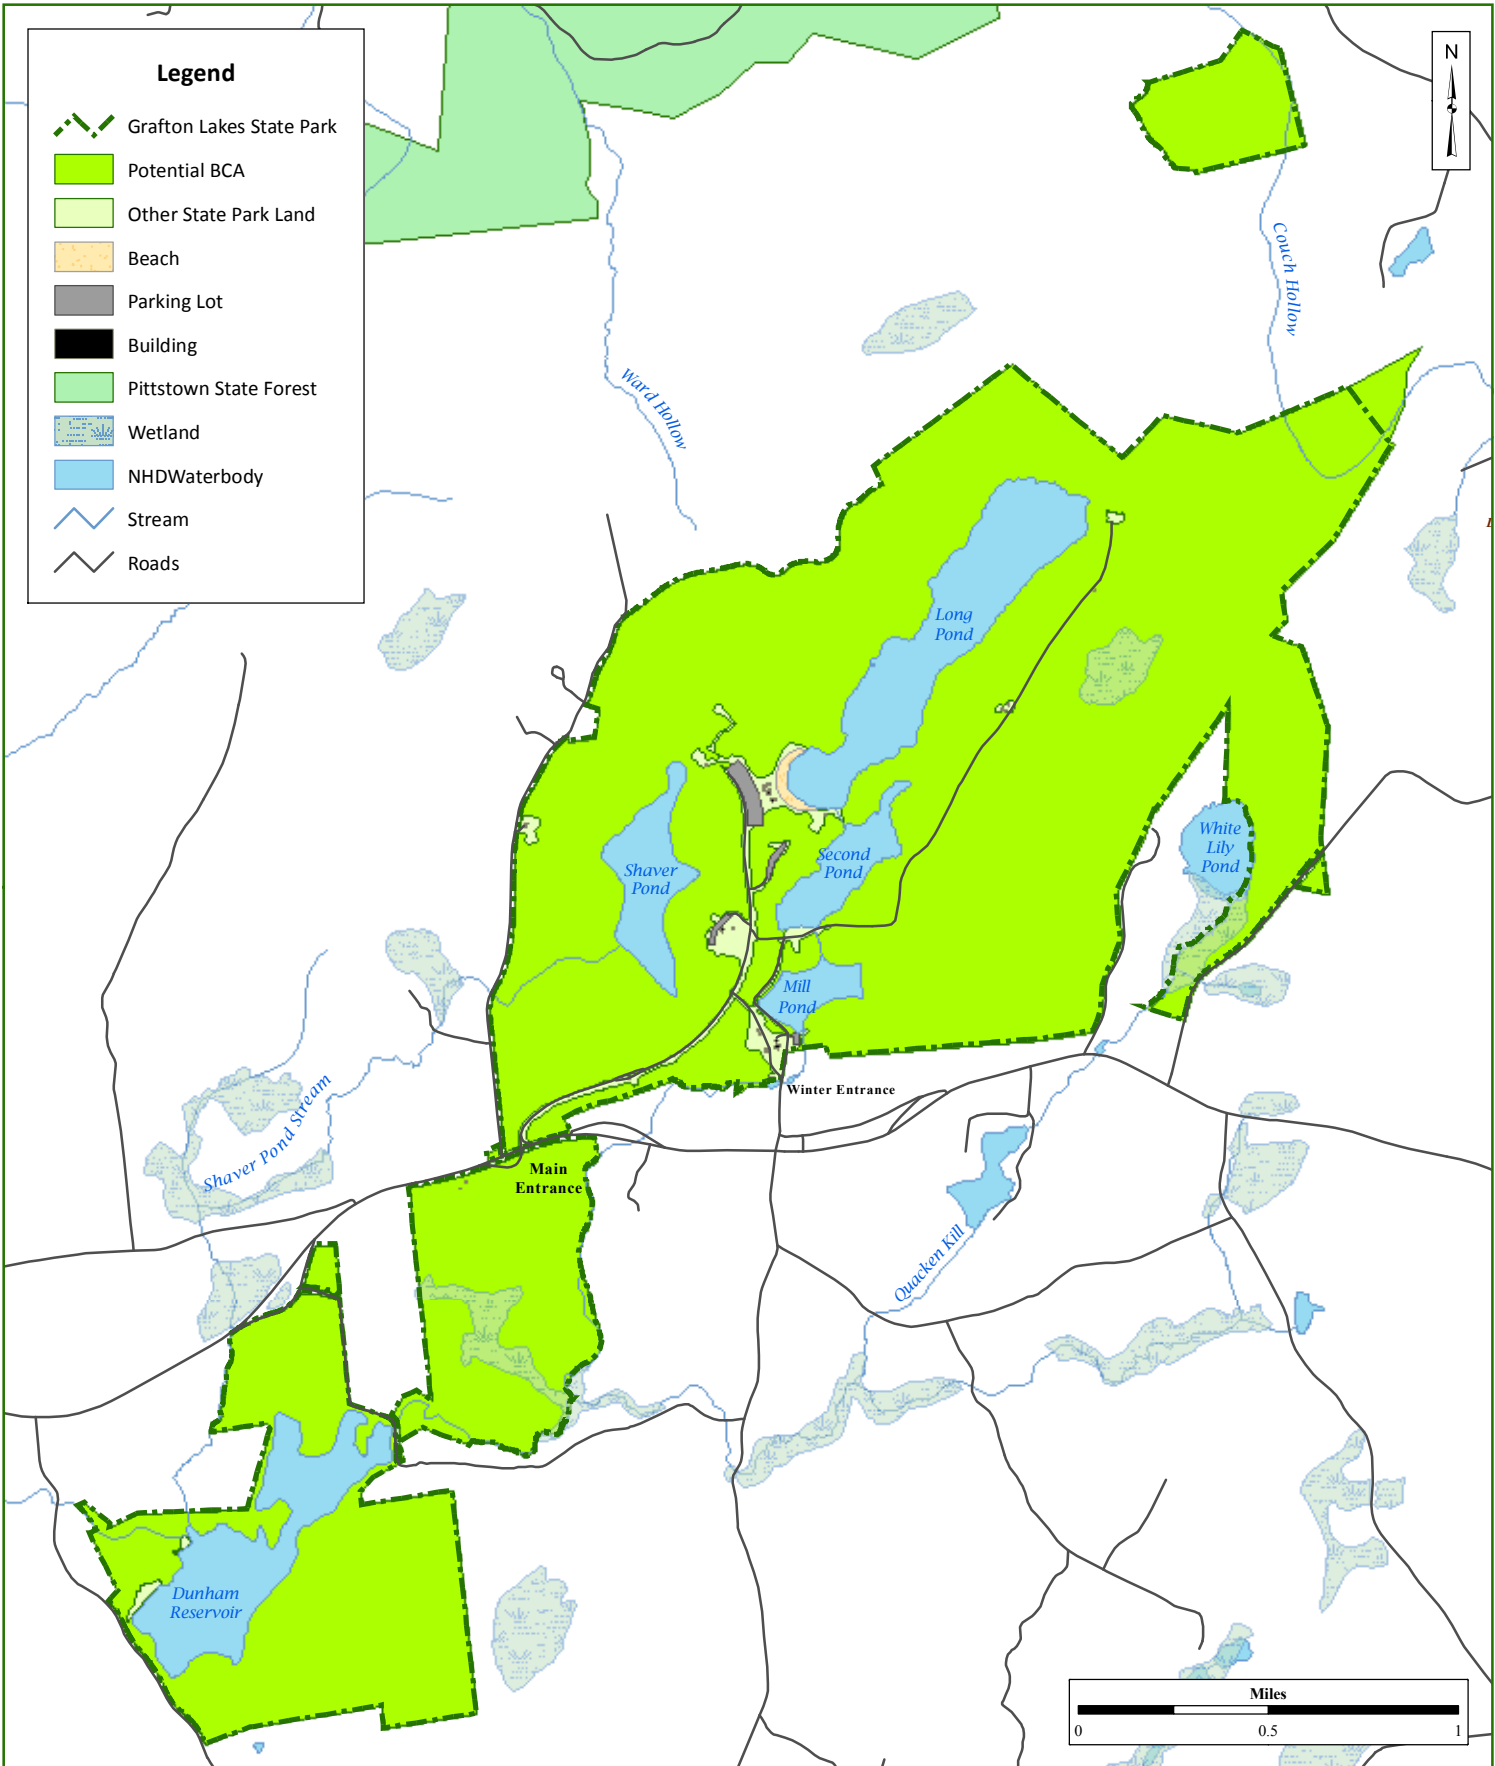

Legend

-  Grafton Lakes State Park
-  Potential BCA
-  Other State Park Land
-  Beach
-  Parking Lot
-  Building
-  Pittstown State Forest
-  Wetland
-  NHD Waterbody
-  Stream
-  Roads

Grafton Lakes

Bird Conservation Area

Map produced by NYS OPRHP GIS Bureau, January 30, 2014.