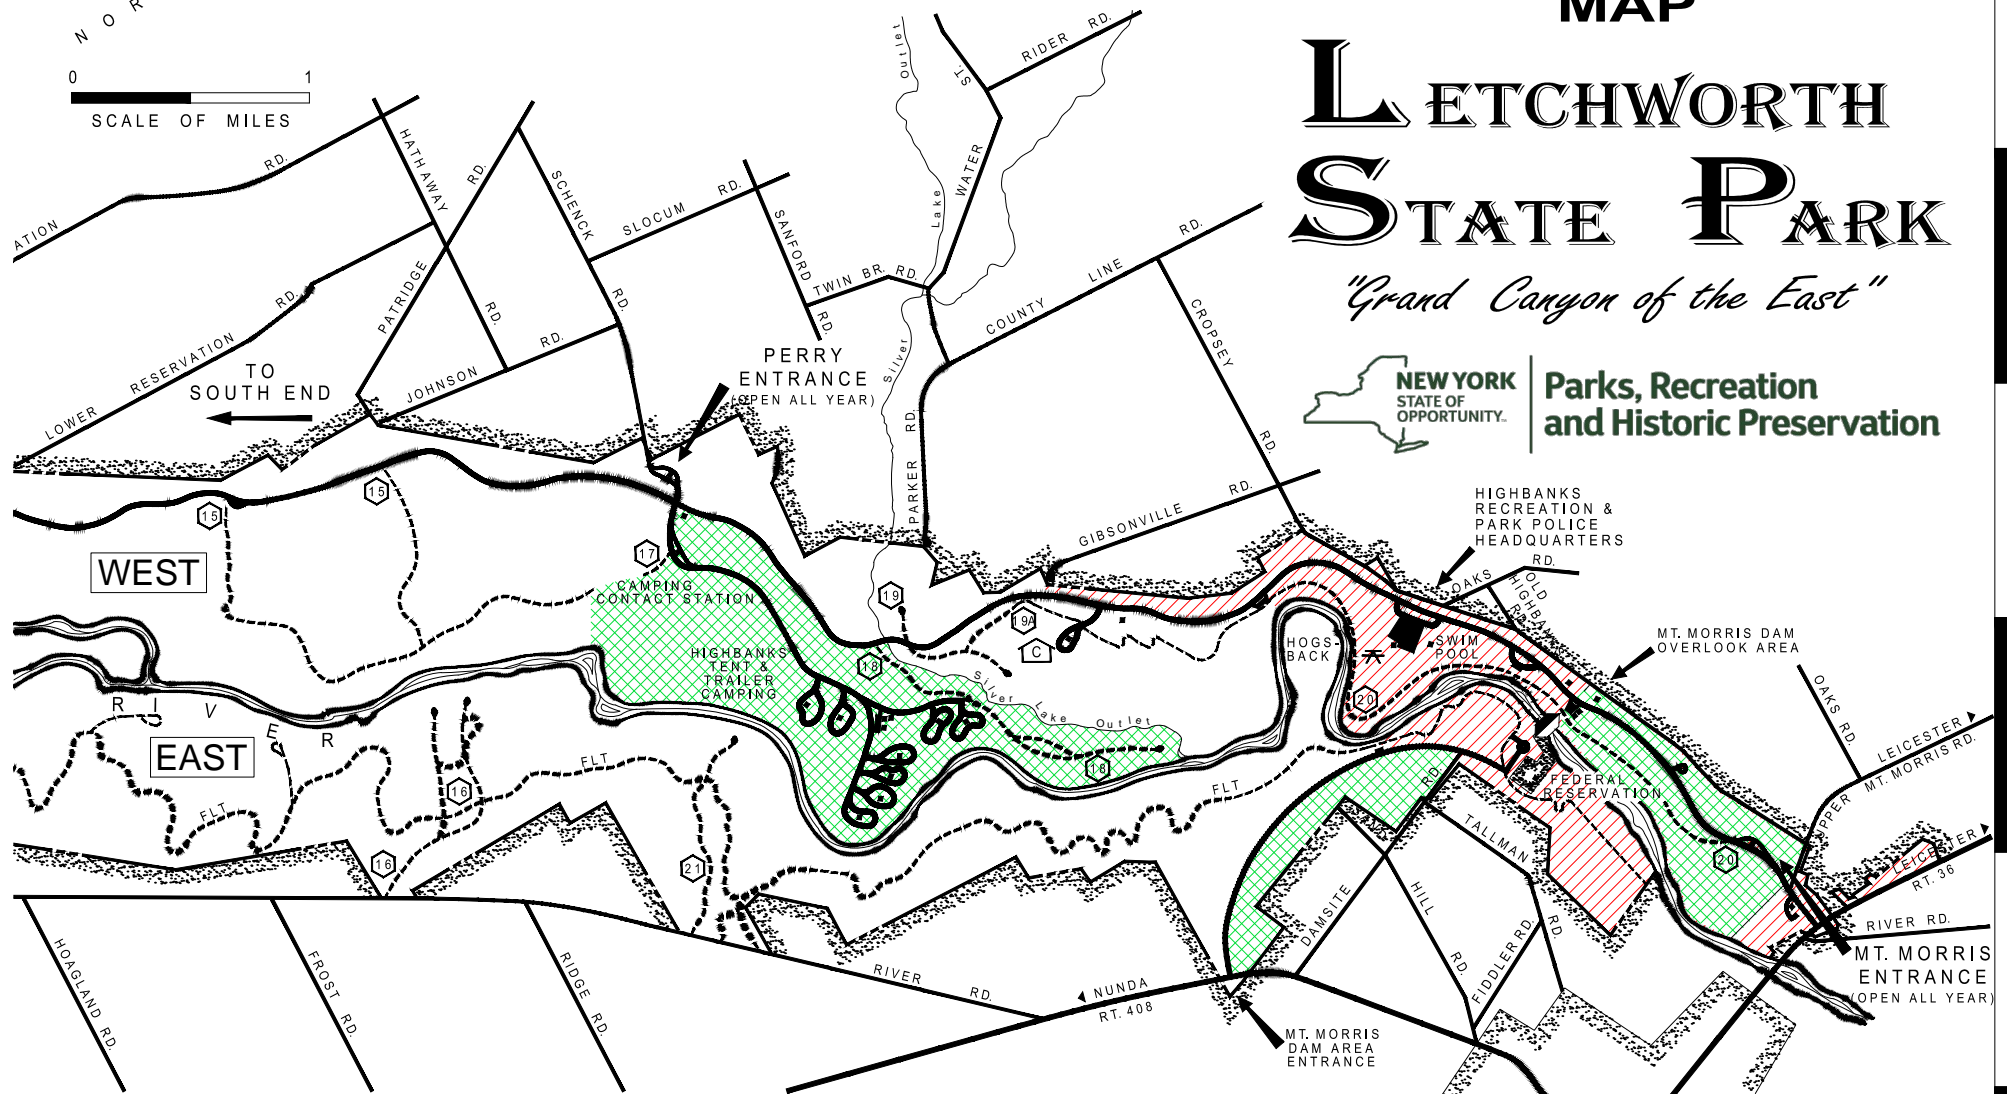

# DEER HUNTING MAP

# LETCHWORTH STATE PARK

*"Grand Canyon of the East"*

**Parks, Recreation and Historic Preservation**

\* PLEASE RESPECT THE RIGHTS OF ALL ADJACENT LAND OWNERS

**\* SAFETY ZONE \***  
NO SHOTGUN / MUZZLELOADING / CROSSBOW  
**ARCHERY HUNTING IS PERMITTED**

**\* SAFETY ZONE \***  
NO SHOTGUN / MUZZLELOADING / CROSSBOW  
**OR ARCHERY HUNTING PERMITTED**

- CABIN AREAS 
- PICNIC AREA WITH RESTROOMS 
- OVERLOOK OR PARKING 
- PAVED ROAD 
- PARK BOUNDARY 
- GRAVEL ROAD 
- TRAIL 
- EQUESTRIAN TRAIL 