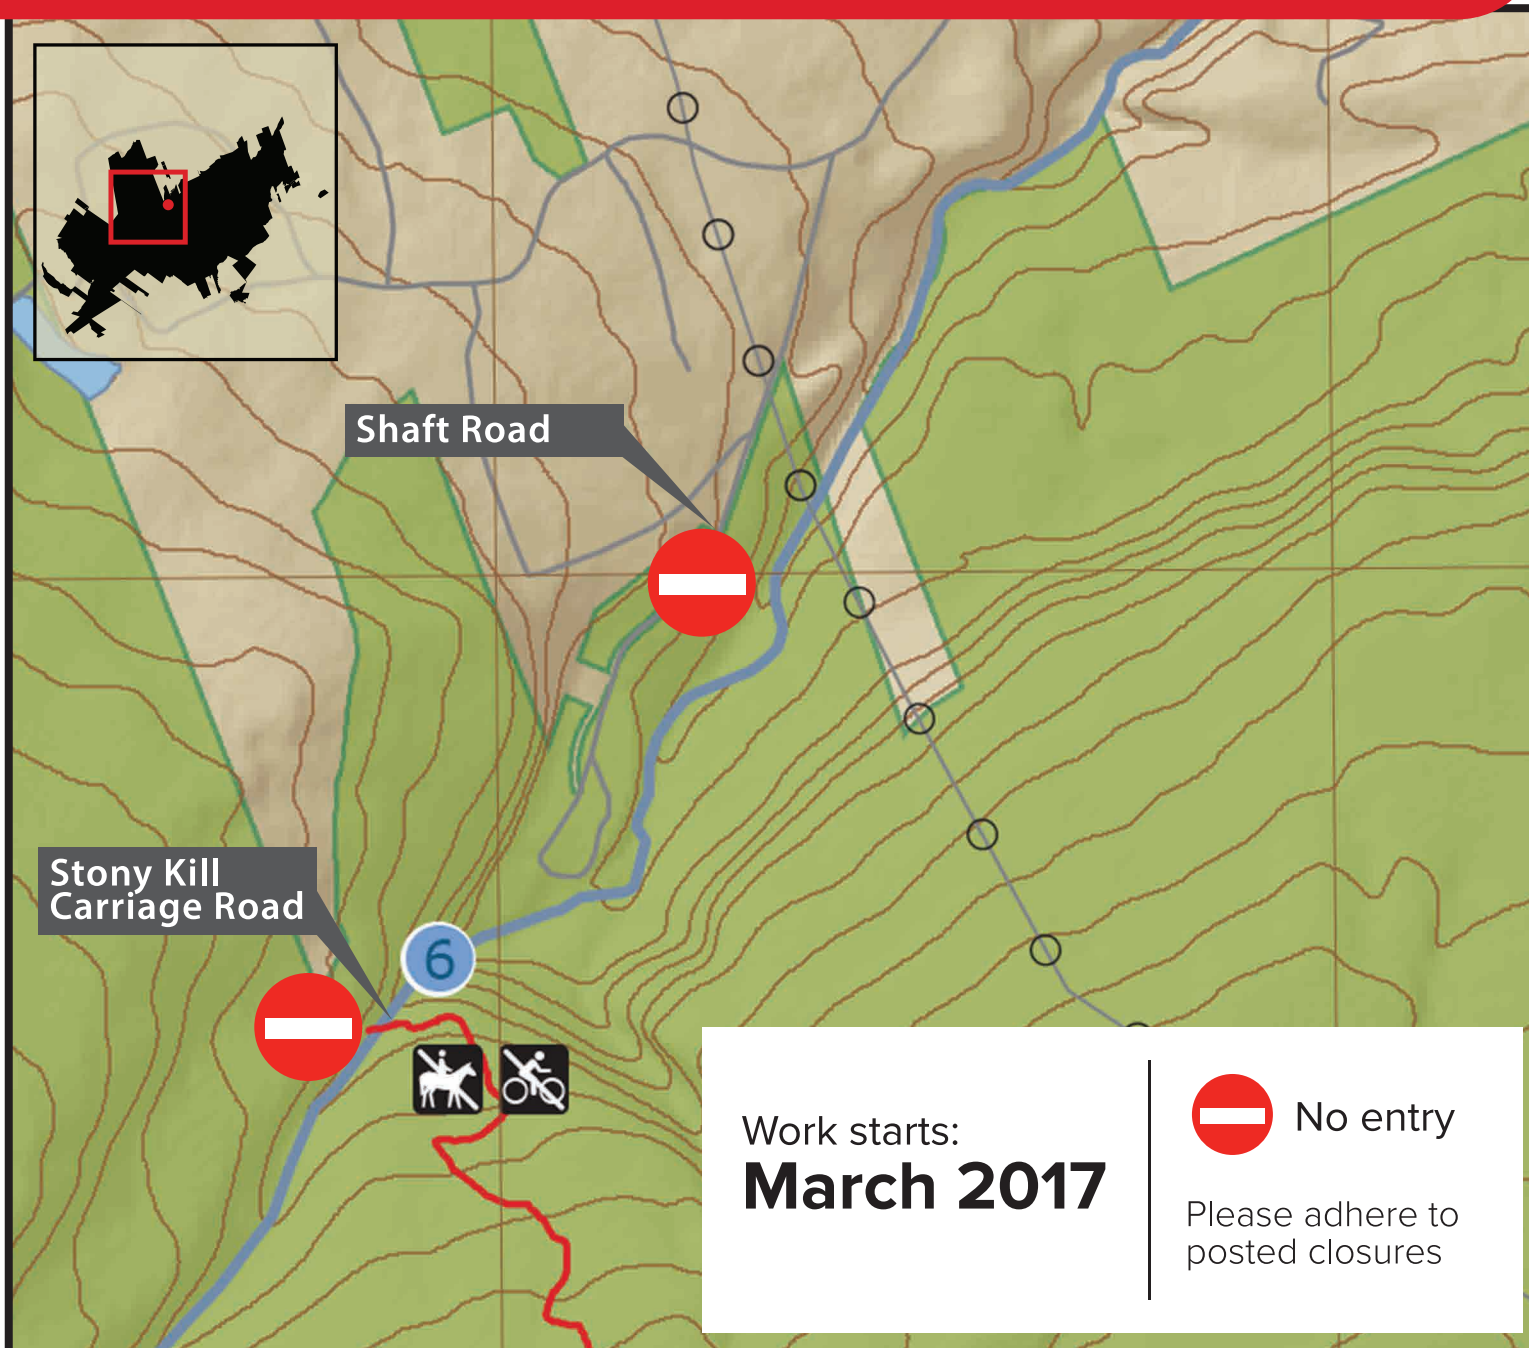

# Park Alert: TRAIL CLOSURE

The following trail will be **CLOSED** seven days a week to **ALL PATRONS** for the duration of the project:

## Stony Kill Area

The Stony Kill Area is closed to all users seven days a week effective April 1, 2017 through the completion of the trail project.

The area is closed for your safety, as contractor work poses a potential danger to visitors. The area will be reevaluated as the project progresses to determine if we can allow partial access, please call the park office for any updates. Please adhere to posted closures.